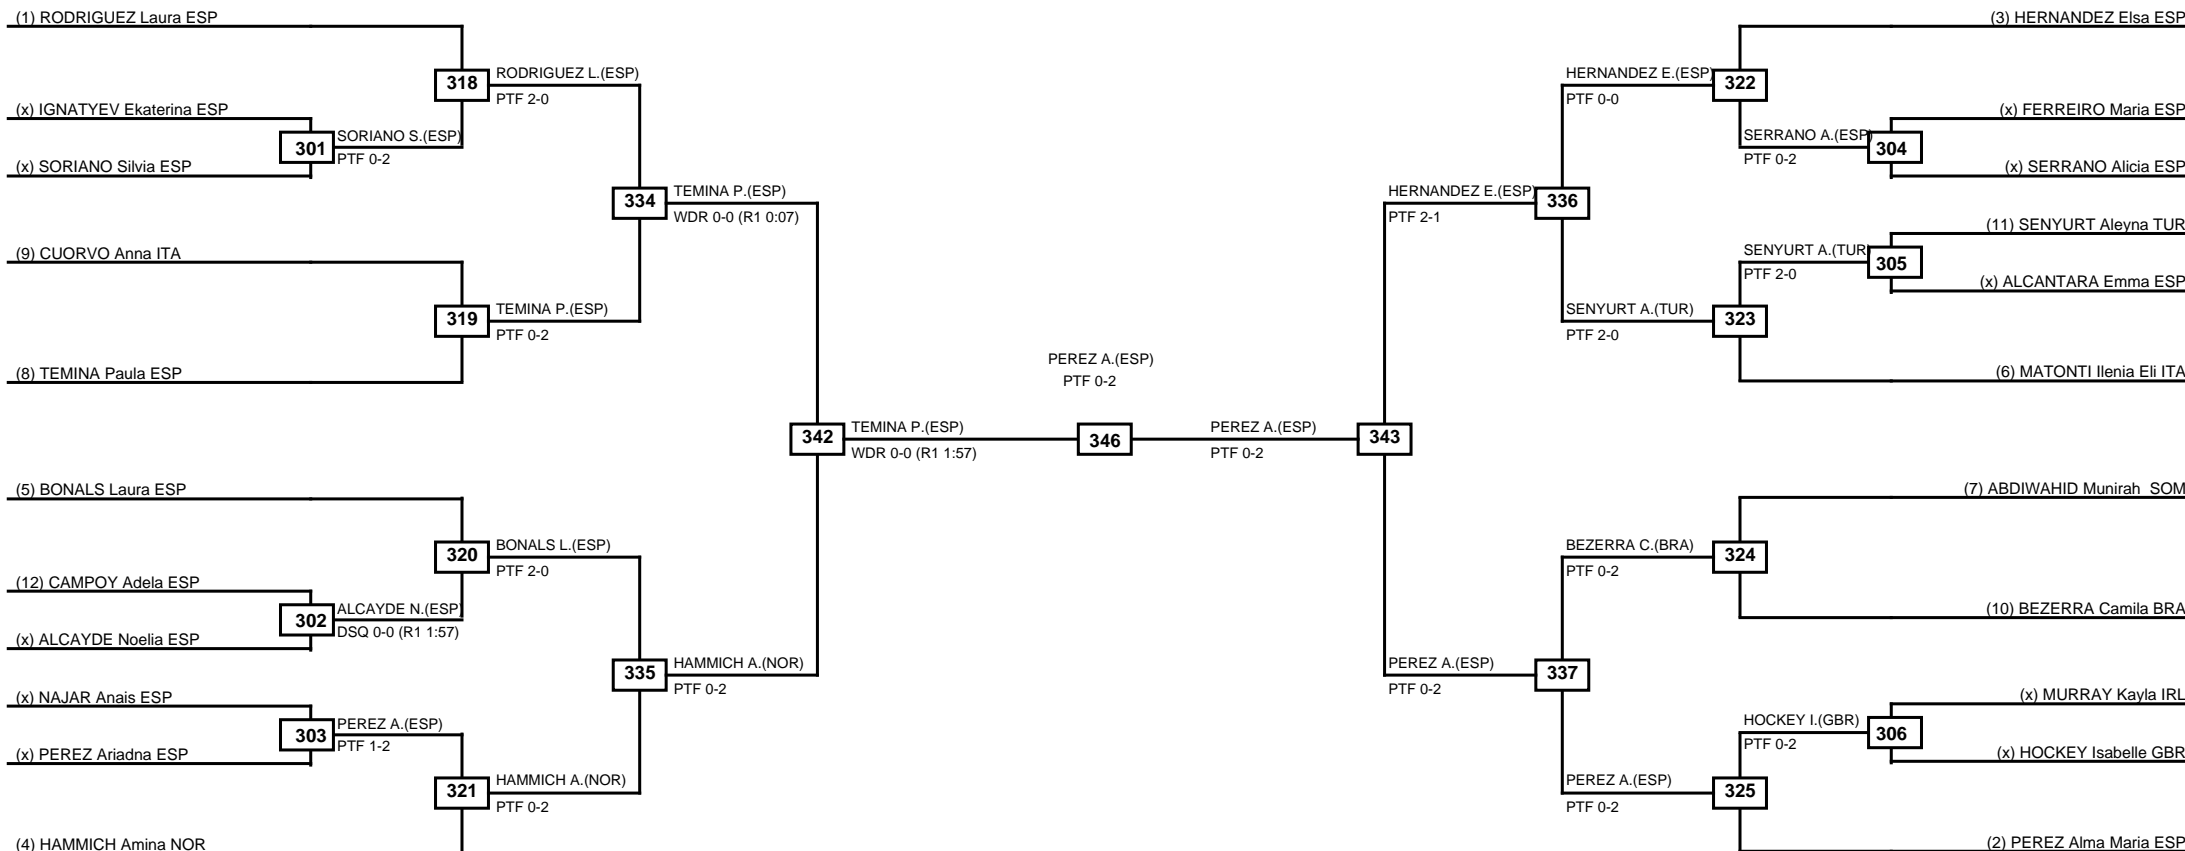

Round of 32   Round of 16   Quarterfinals   Semifinals   Final   Semifinals   Quarterfinals   Round of 16   Round of 32

Classification
1 PEREZ Alma Maria ESP
2 TEMINA Paula ESP
3 HAMMICH Amina NOR
3 HERNANDEZ Elsa ESP

LEGEND RSC: Win by Referee stops contest   PTF: Win by Point gap   SUP: Win by Superiority   DSQ: Win by Disqualification   DQB: Win by Disqualification for Unsportsmanlike behavior   DWR: Win by double Withdrawal   R: Round
(x)Seed   PFT: Win by Final score   GDP: Win by Golden points   WDR: Win by Withdrawal   PUN: Win by Punitive declaration   DDB: Double disqualification for Unsportsmanlike behavior   DDQ: Double Disqualification