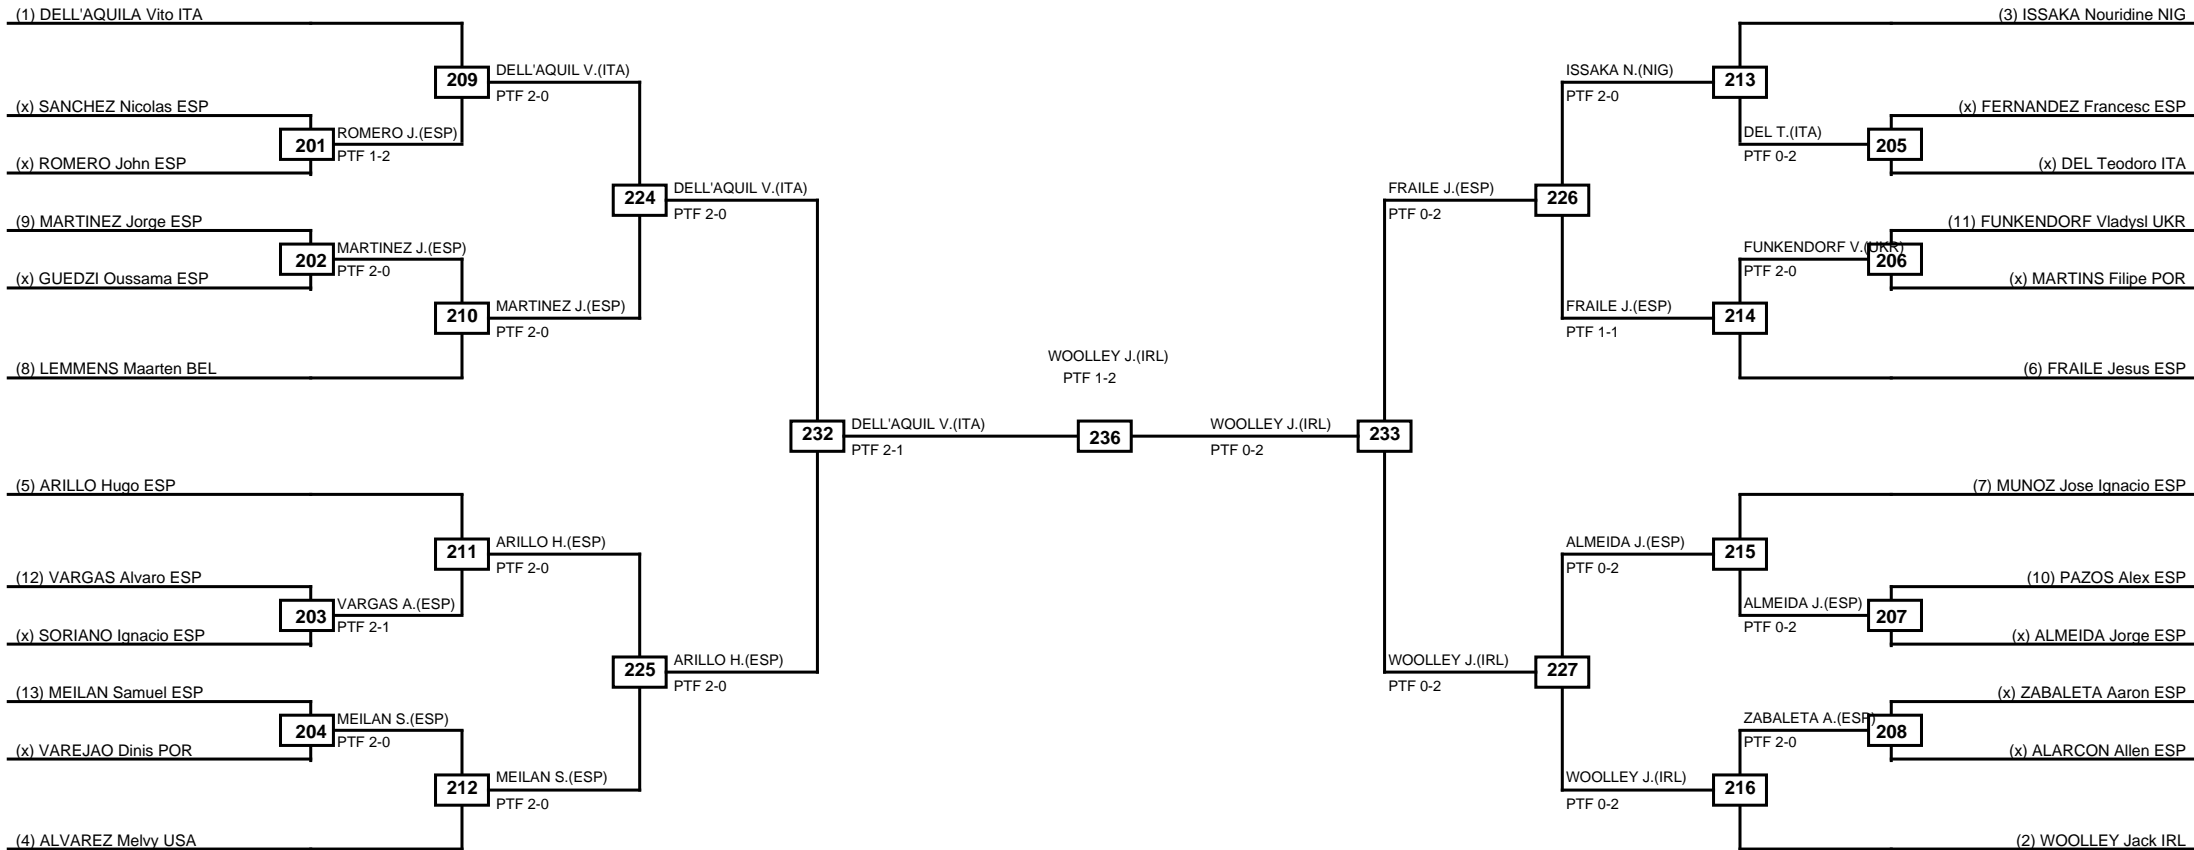

Round of 32   Round of 16   Quarterfinals   Semifinals   Final   Semifinals   Quarterfinals   Round of 16   Round of 32

Classification
1 WOOLLEY Jack IRL
2 DELL'AQUILA Vito ITA
3 ARILLO Hugo ESP
3 FRAILE Jesus ESP

LEGEND RSC: Win by Referee stops contest   PTF: Win by Point gap   SUP: Win by Superiority   DSQ: Win by Disqualification   DQB: Win by Disqualification for Unsportsmanlike behavior   DWR: Win by double Withdrawal   R: Round
(x)Seed   PFT: Win by Final score   GDP: Win by Golden points   WDR: Win by Withdrawal   PUN: Win by Punitive declaration   DDB: Double disqualification for Unsportsmanlike behavior   DDQ: Double Disqualification