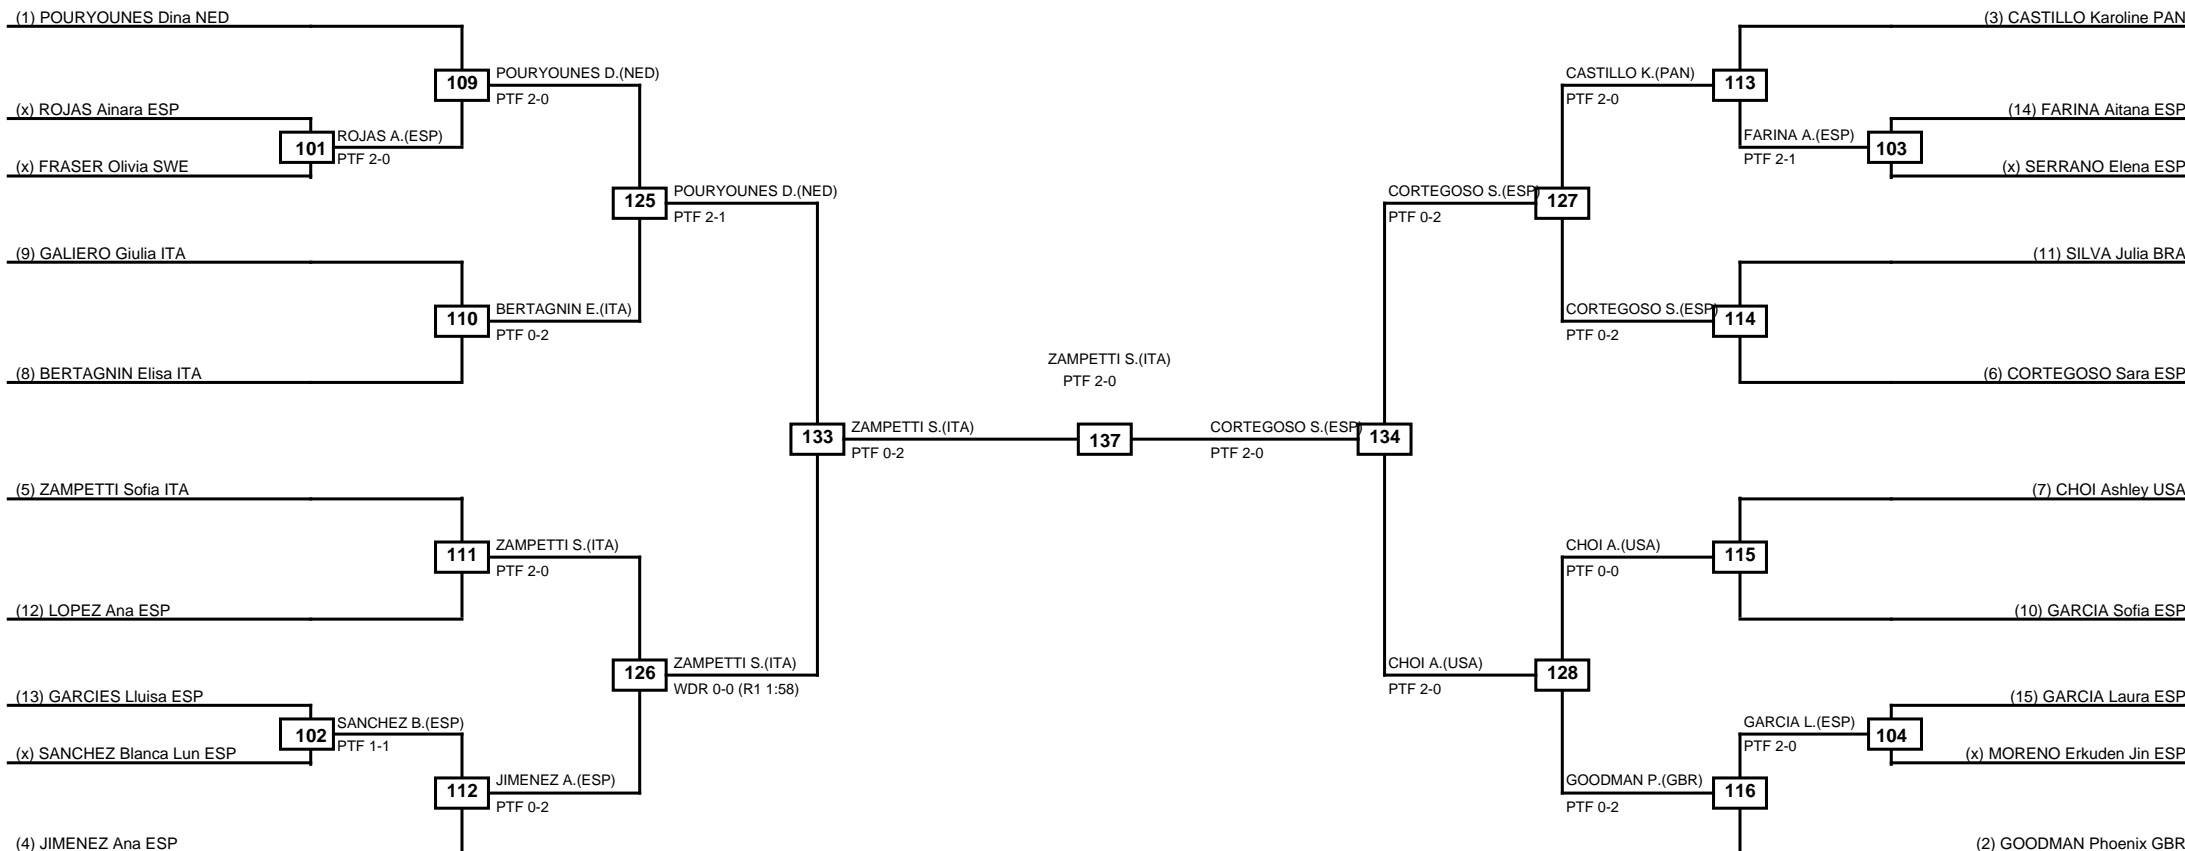

Round of 32   Round of 16   Quarterfinals   Semifinals   Final   Semifinals   Quarterfinals   Round of 16   Round of 32

Classification
1 ZAMPETTI Sofia (ITA)
2 CORTEGOSO Sara (ESP)
3 POURYOUNES Dina (NED)
3 CHOI Ashley (USA)

LEGEND   RSC: Win by Referee stops contest   PTF: Win by Point gap   SUP: Win by Superiority   DSQ: Win by Disqualification   DQB: Win by Disqualification for Unsportsmanlike behavior   DWR: Win by double Withdrawal   R: Round
(x)Seed   PFT: Win by Final score   GDP: Win by Golden points   WDR: Win by Withdrawal   PUN: Win by Punitive declaration   DDB: Double disqualification for Unsportsmanlike behavior   DDQ: Double Disqualification