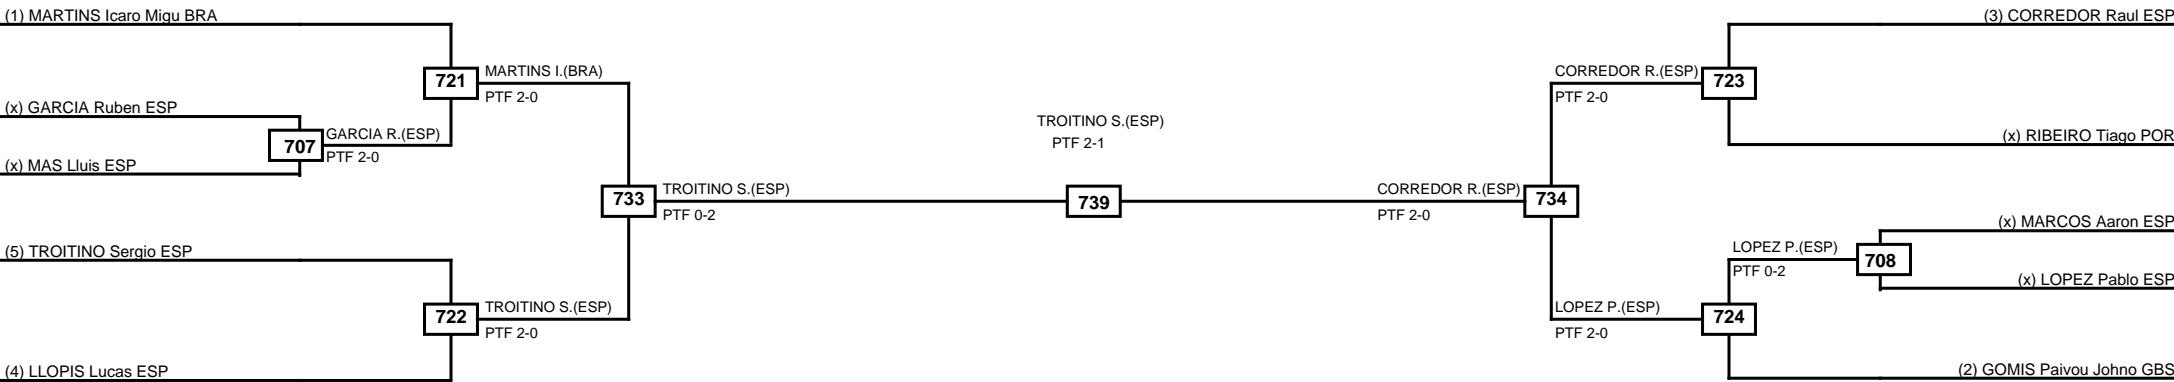

Round of 16	Quarterfinals	Semifinals	Final	Semifinals	Quarterfinals	Round of 16
-------------	---------------	------------	-------	------------	---------------	-------------

Classification
1 TROITINO Sergio ESP
2 CORREDOR Raul ESP
3 MARTINS Icaro Miguel BRA
3 LOPEZ Pablo ESP

LEGEND RSC: Win by Referee stops contest PTG: Win by Point gap SUP: Win by Superiority DSQ: Win by Disqualification DQB: Win by Disqualification for Unsportsmanlike behavior DWR: Win by double Withdrawal R: Round
 (x)Seed PFT: Win by Final score GDP: Win by Golden points WDR: Win by Withdrawal PUN: Win by Punitive declaration DDB: Double disqualification for Unsportsmanlike behavior DDQ: Double Disqualification