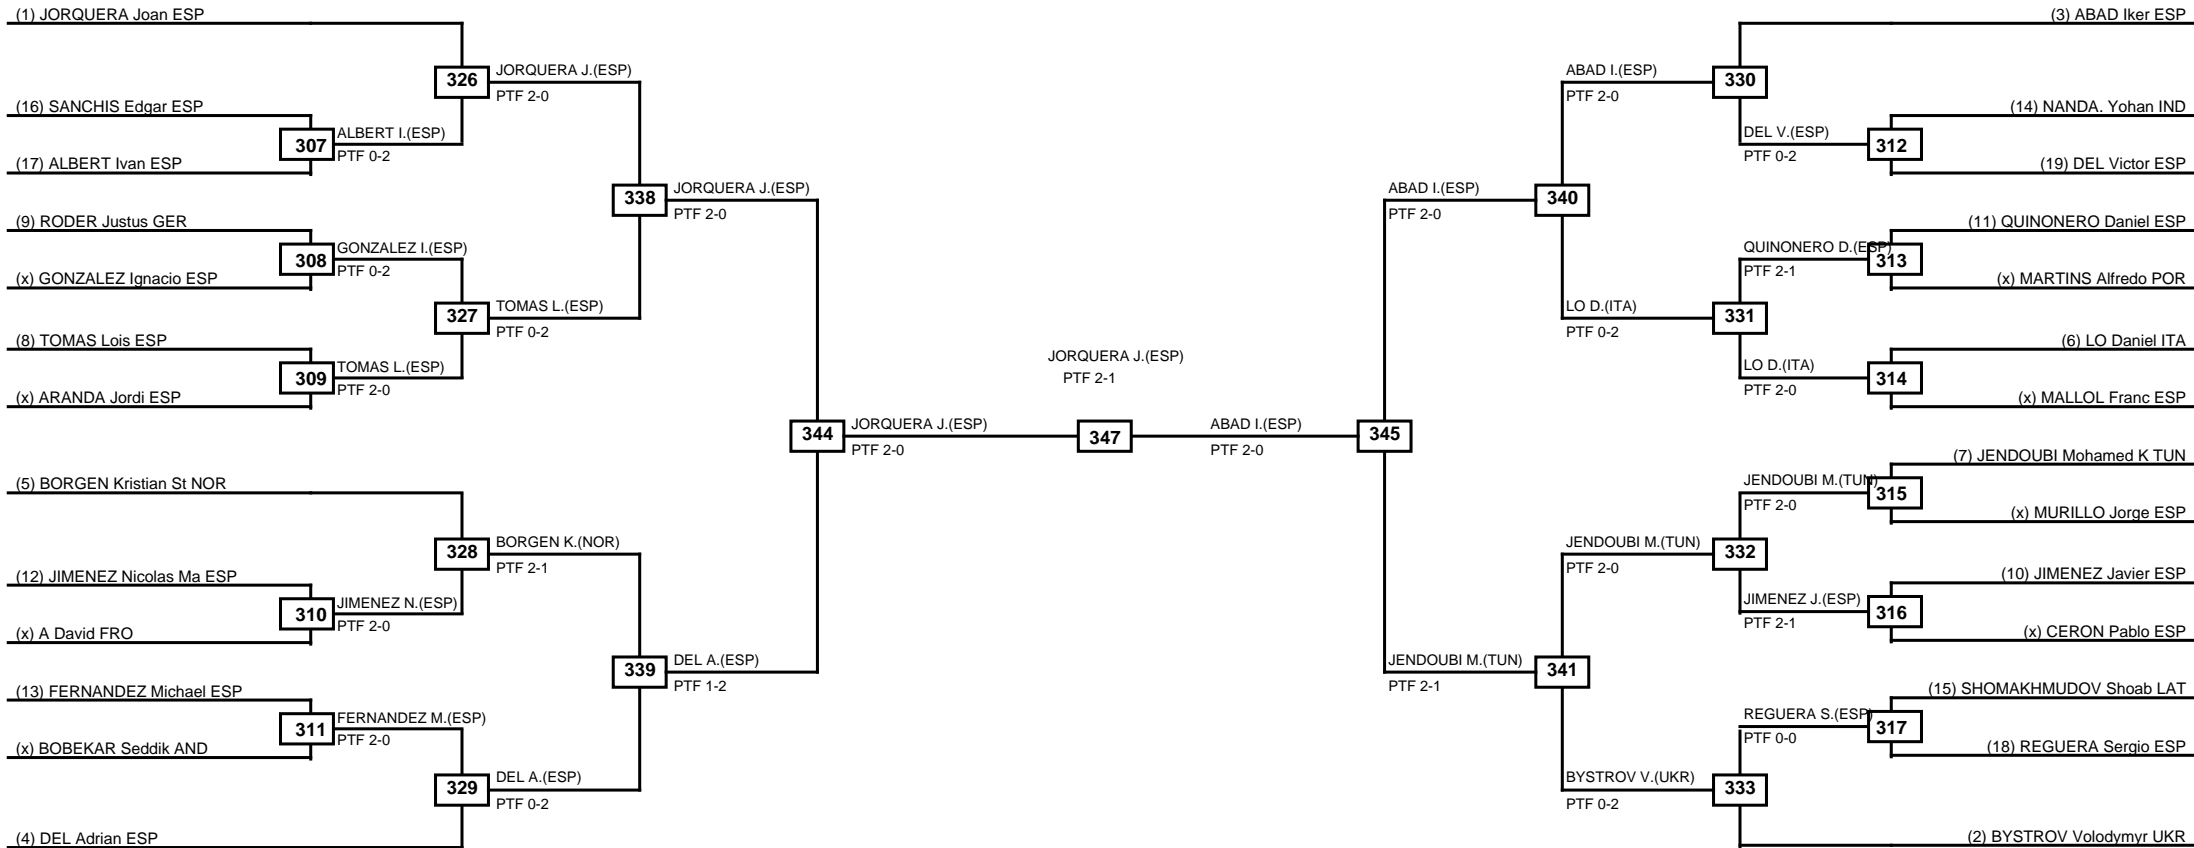

Round of 32   Round of 16   Quarterfinals   Semifinals   Final   Semifinals   Quarterfinals   Round of 16   Round of 32

Classification
1 JORQUERA Joan ESP
2 ABAD Iker ESP
3 DEL Adrian ESP
3 JENDOUBI Mohamed Khalil TUN

LEGEND RSC: Win by Referee stops contest   PTF: Win by Point gap   SUP: Win by Superiority   DSQ: Win by Disqualification   DQB: Win by Disqualification for Unsportsmanlike behavior   DWR: Win by double Withdrawal   R: Round
(x)Seed   PFT: Win by Final score   GDP: Win by Golden points   WDR: Win by Withdrawal   PUN: Win by Punitive declaration   DDB: Double disqualification for Unsportsmanlike behavior   DDQ: Double Disqualification