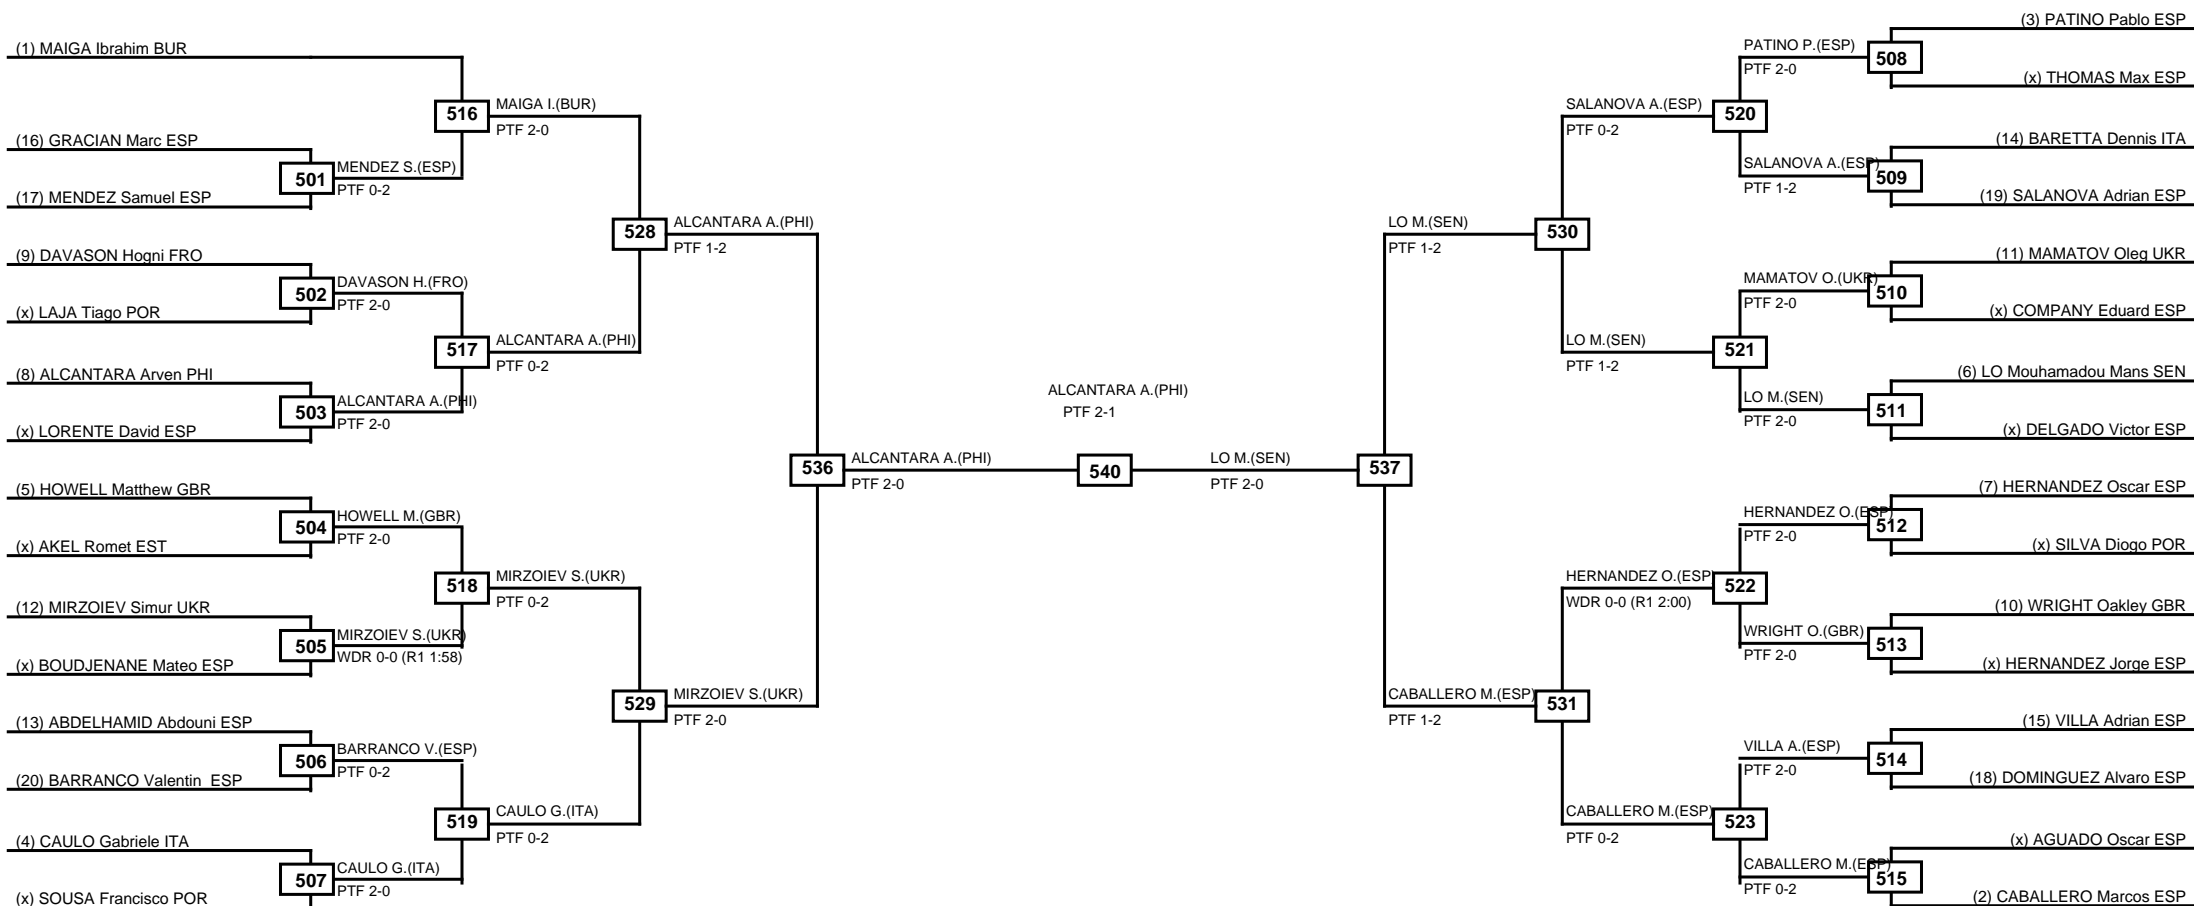

Round of 32   Round of 16   Quarterfinals   Semifinals   Final   Semifinals   Quarterfinals   Round of 16   Round of 32

Classification
1 ALCANTARA Arven PHI
2 LO Mouhamadou Mansour SEN
3 CABALLERO Marcos ESP
3 MIRZOIEV Simur UKR

LEGEND RSC: Win by Referee stops contest   PTF: Win by Point gap   SUP: Win by Superiority   DSQ: Win by Disqualification   DQB: Win by Disqualification for Unsportsmanlike behavior   DWR: Win by double Withdrawal   R: Round
(x)Seed   PFT: Win by Final score   GDP: Win by Golden points   WDR: Win by Withdrawal   PUN: Win by Punitive declaration   DDB: Double disqualification for Unsportsmanlike behavior   DDQ: Double Disqualification