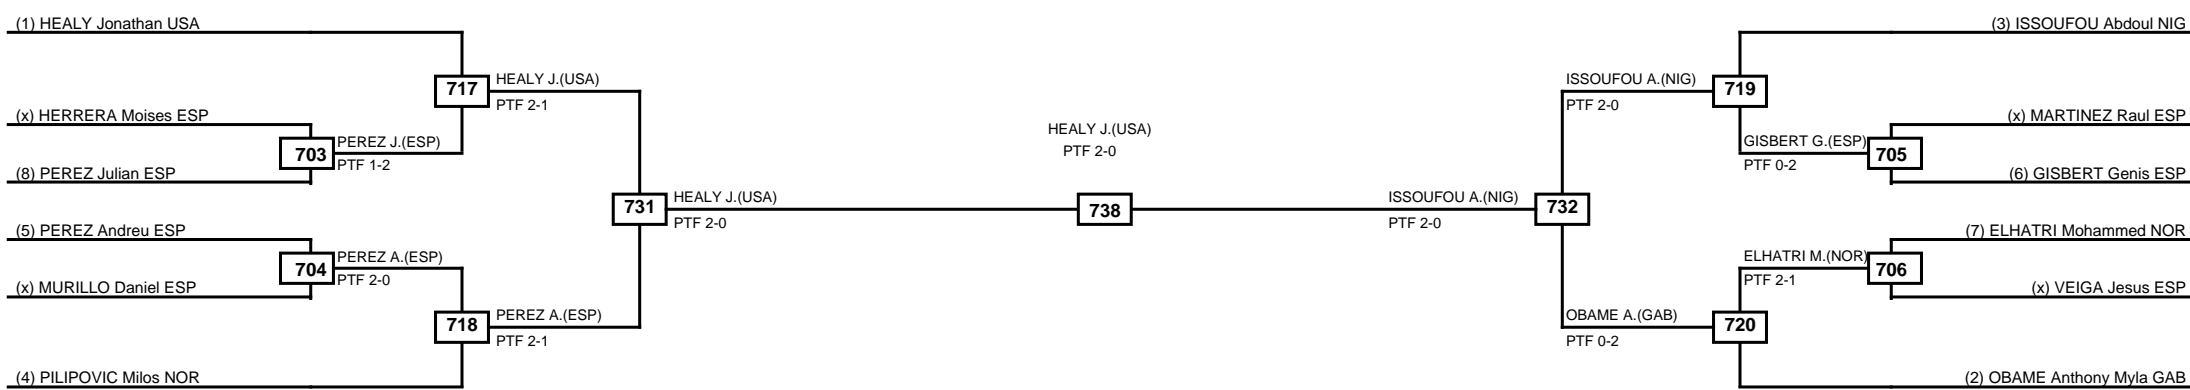

Round of 16	Quarterfinals	Semifinals	Final	Semifinals	Quarterfinals	Round of 16

Classification
1 HEALY Jonathan USA
2 ISSOUFOU Abdoul NIG
3 OBAME Anthony Mylann GAB
3 PEREZ Andreu ESP

LEGEND	RSC: Win by Referee stops contest	PTG: Win by Point gap	SUP: Win by Superiority	DSQ: Win by Disqualification	DQB: Win by Disqualification for Unsportsmanlike behavior	DWR: Win by double Withdrawal	R: Round
	(x)Seed	PFT: Win by Final score	GDP: Win by Golden points	WDR: Win by Withdrawal	PUN: Win by Punitive declaration	DDB: Double disqualification for Unsportsmanlike behavior	DDQ: Double Disqualification