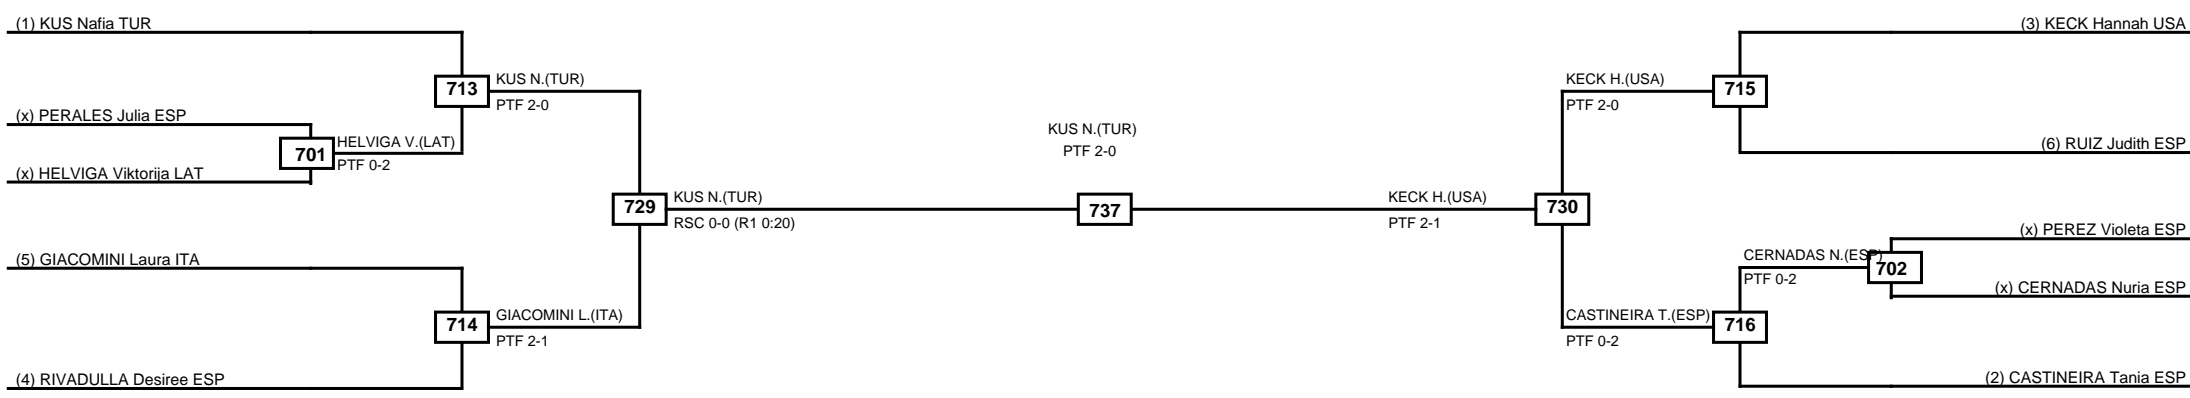

Round of 16
Quarterfinals
Semifinals
Final
Semifinals
Quarterfinals
Round of 16

Classification
1 KUS Nafia TUR
2 KECK Hannah USA
3 CASTINEIRA Tania ESP
3 GIACOMINI Laura ITA

LEGEND RSC: Win by Referee stops contest   PTG: Win by Point gap   SUP: Win by Superiority   DSQ: Win by Disqualification   DQB: Win by Disqualification for Unsportsmanlike behavior   DWR: Win by double Withdrawal   R: Round
(x)Seed   PFT: Win by Final score   GDP: Win by Golden points   WDR: Win by Withdrawal   PUN: Win by Punitive declaration   DDB: Double disqualification for Unsportsmanlike behavior   DDQ: Double Disqualification