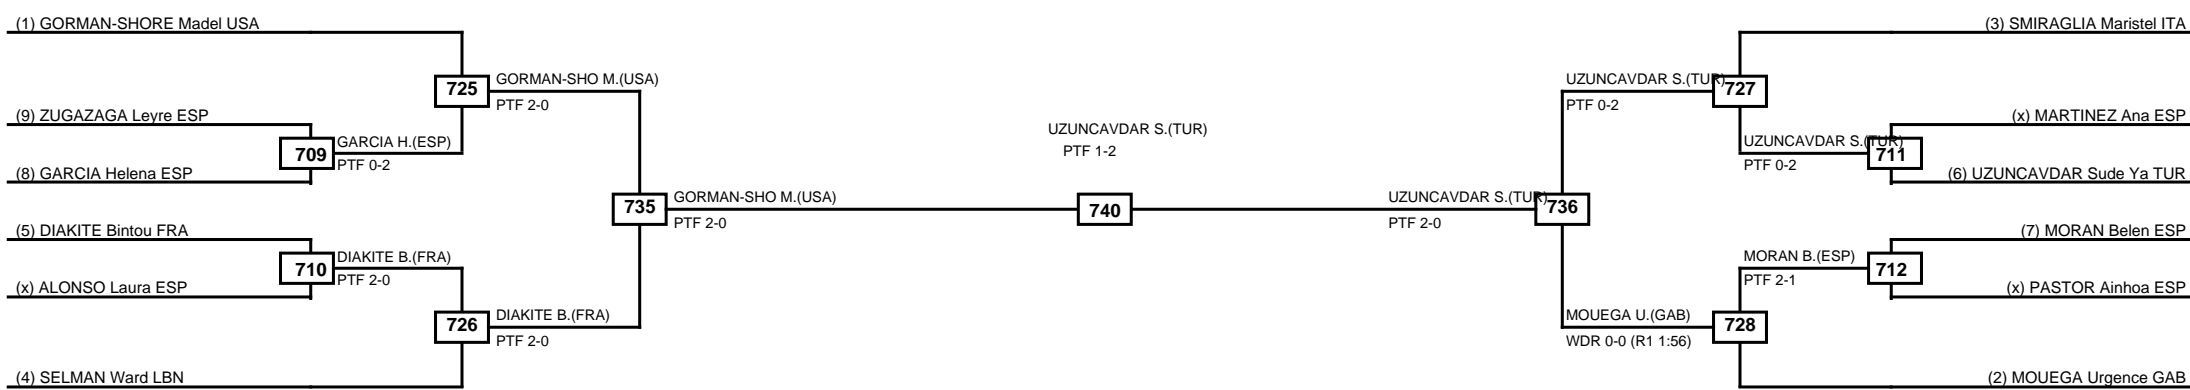

Round of 16
Quarterfinals
Semifinals
Final
Semifinals
Quarterfinals
Round of 16

Classification
1 UZUNCAVDAR Sude Yaren TUR
2 GORMAN-SHORE Madelynn USA
3 DIAKITE Bintou FRA
3 MOUEGA Urgence GAB

LEGEND   RSC: Win by Referee stops contest   PTF: Win by Point gap   SUP: Win by Superiority   DSQ: Win by Disqualification   DQB: Win by Disqualification for Unsportsmanlike behavior   DWR: Win by double Withdrawal   R: Round
(x)Seed   PFT: Win by Final score   GDP: Win by Golden points   WDR: Win by Withdrawal   PUN: Win by Punitive declaration   DDB: Double disqualification for Unsportsmanlike behavior   DDQ: Double Disqualification