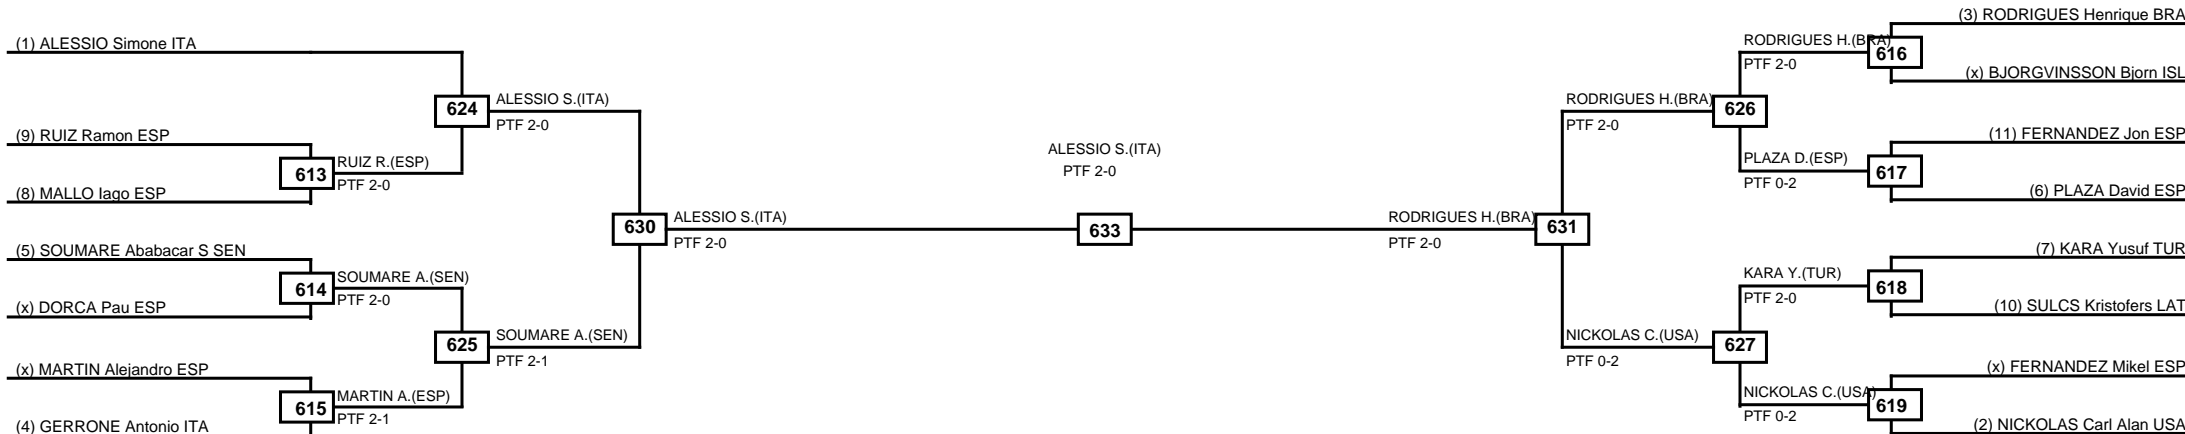

Round of 16	Quarterfinals	Semifinals	Final	Semifinals	Quarterfinals	Round of 16
-------------	---------------	------------	-------	------------	---------------	-------------

Classification
1 TROITINO Sergio ESP
2 CORREDOR Raul ESP
3 MARTINS Icaro Miguel BRA
3 LOPEZ Pablo ESP

LEGEND RSC: Win by Referee stops contest PTG: Win by Point gap SUP: Win by Superiority DSQ: Win by Disqualification DQB: Win by Disqualification for Unsportsmanlike behavior DWR: Win by double Withdrawal R: Round
 (x)Seed PFT: Win by Final score GDP: Win by Golden points WDR: Win by Withdrawal PUN: Win by Punitive declaration DDB: Double disqualification for Unsportsmanlike behavior DDQ: Double Disqualification

Round of 16	Quarterfinals	Semifinals	Final	Semifinals	Quarterfinals	Round of 16
-------------	---------------	------------	-------	------------	---------------	-------------

Classification
1 ALESSIO Simone ITA
2 RODRIGUES Henrique Marques BRA
3 NICKOLAS Carl Alan USA
3 SOUMARE Ababacar Sadikh SEN