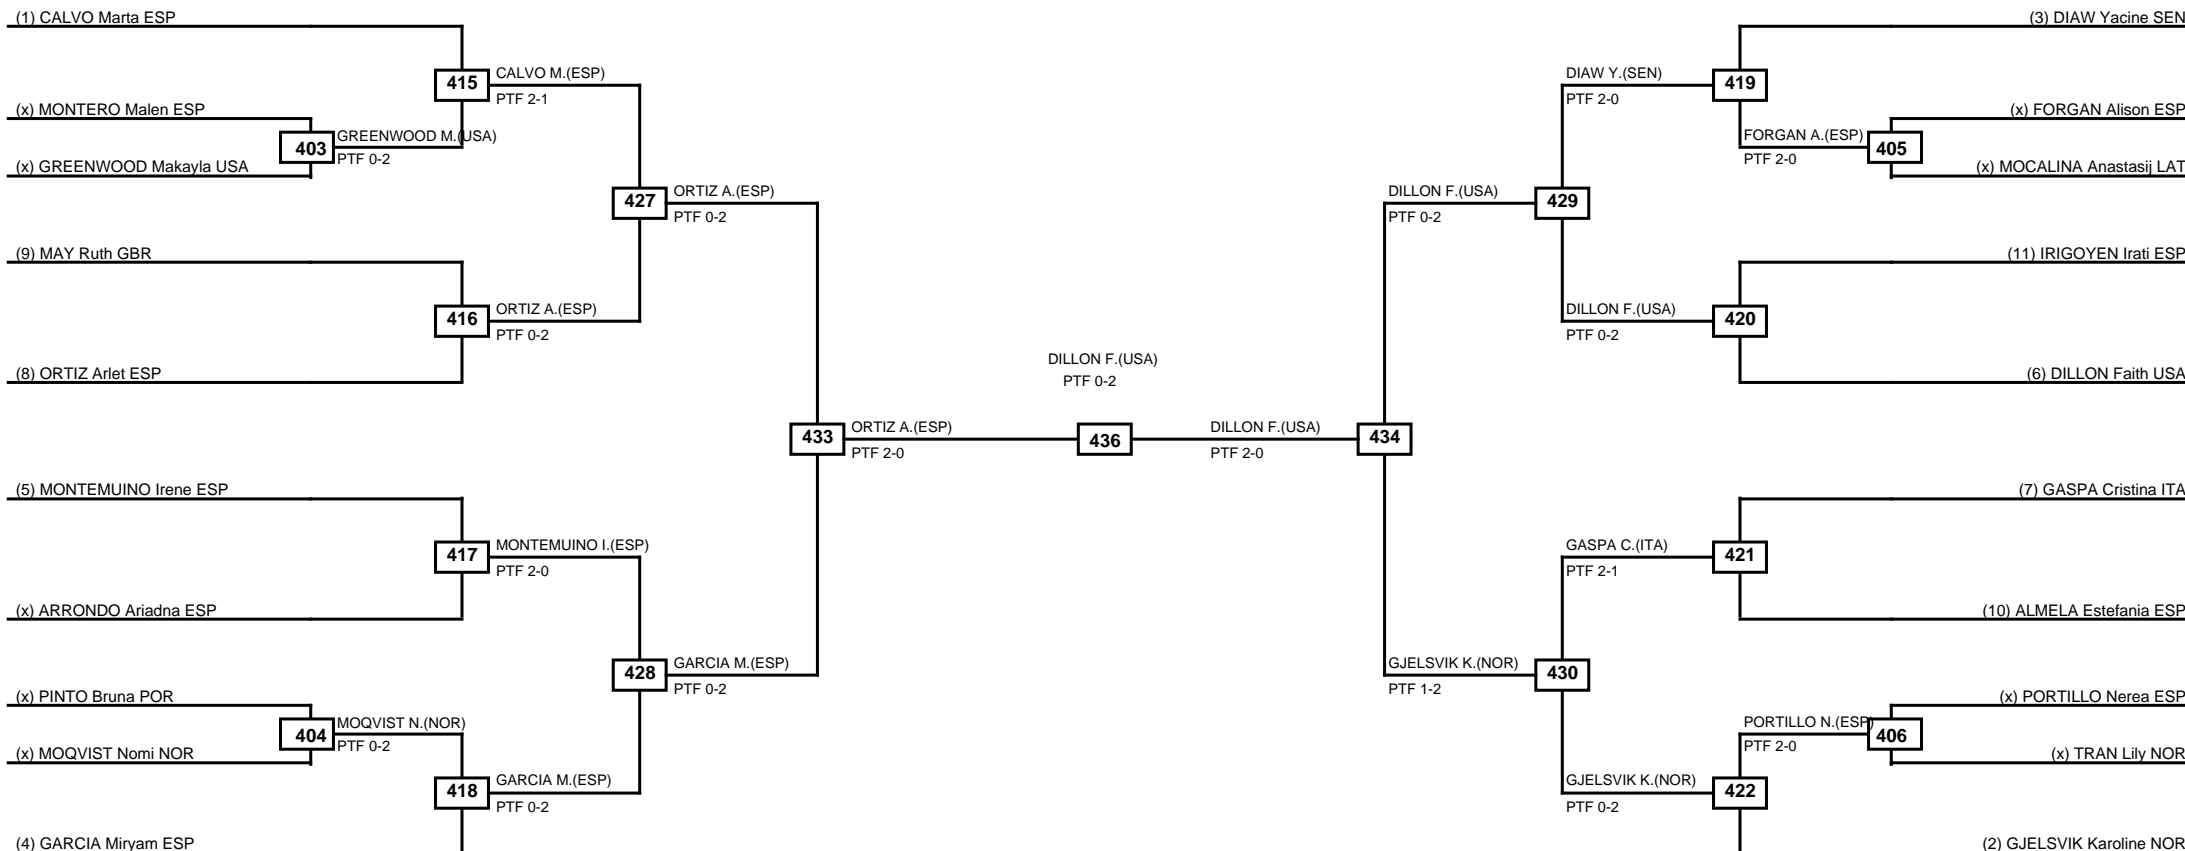

Round of 32   Round of 16   Quarterfinals   Semifinals   Final   Semifinals   Quarterfinals   Round of 16   Round of 32

Classification
1 DILLON Faith USA
2 ORTIZ Arlet ESP
3 GJELSVIK Karoline NOR
3 GARCIA Miryam ESP

LEGEND RSC: Win by Referee stops contest   PTF: Win by Point gap   SUP: Win by Superiority   DSQ: Win by Disqualification   DQB: Win by Disqualification for Unsportsmanlike behavior   DWR: Win by double Withdrawal   R: Round
(x)Seed   PFT: Win by Final score   GDP: Win by Golden points   WDR: Win by Withdrawal   PUN: Win by Punitive declaration   DDB: Double disqualification for Unsportsmanlike behavior   DDQ: Double Disqualification