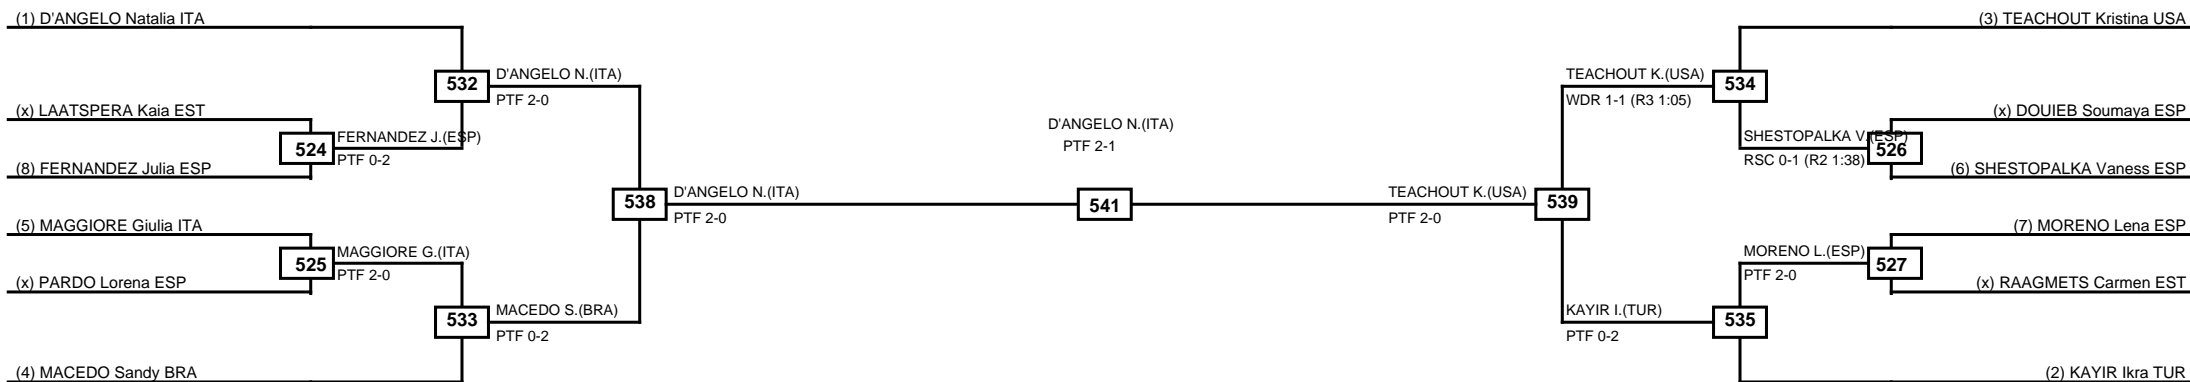

Round of 16
Quarterfinals
Semifinals
Final
Semifinals
Quarterfinals
Round of 16

Classification
1 D'ANGELO Natalia ITA
2 TEACHOUT Kristina USA
3 MACEDO Sandy BRA
3 KAYIR Ikra TUR

LEGEND   RSC: Win by Referee stops contest   PTG: Win by Point gap   SUP: Win by Superiority   DSQ: Win by Disqualification   DQB: Win by Disqualification for Unsportsmanlike behavior   DWR: Win by double Withdrawal   R: Round
(x)Seed   PFT: Win by Final score   GDP: Win by Golden points   WDR: Win by Withdrawal   PUN: Win by Punitive declaration   DDB: Double disqualification for Unsportsmanlike behavior   DDQ: Double Disqualification