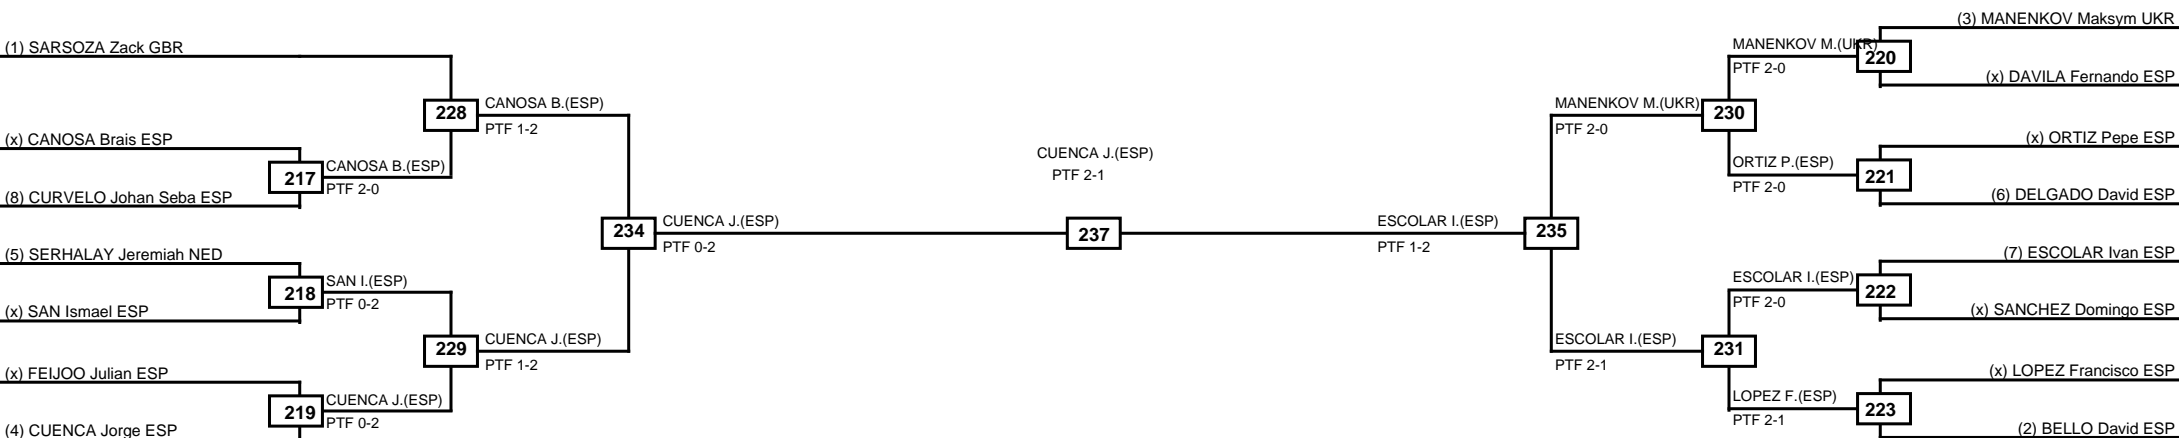

Round of 16	Quarterfinals	Semifinals	Final

Classification
1 CUENCA Jorge ESP
2 ESCOLAR Ivan ESP
3 MANENKOV Maksym UKR
3 CANOSA Brais ESP

LEGEND RSC: Win by Referee stops contest   PTG: Win by Point gap   SUP: Win by Superiority   DSQ: Win by Disqualification   DQB: Win by Disqualification for Unsportsmanlike behavior   DWR: Win by double Withdrawal   R: Round
(x)Seed   PFT: Win by Final score   GDP: Win by Golden points   WDR: Win by Withdrawal   PUN: Win by Punitive declaration   DDB: Double disqualification for Unsportsmanlike behavior   DDQ: Double Disqualification