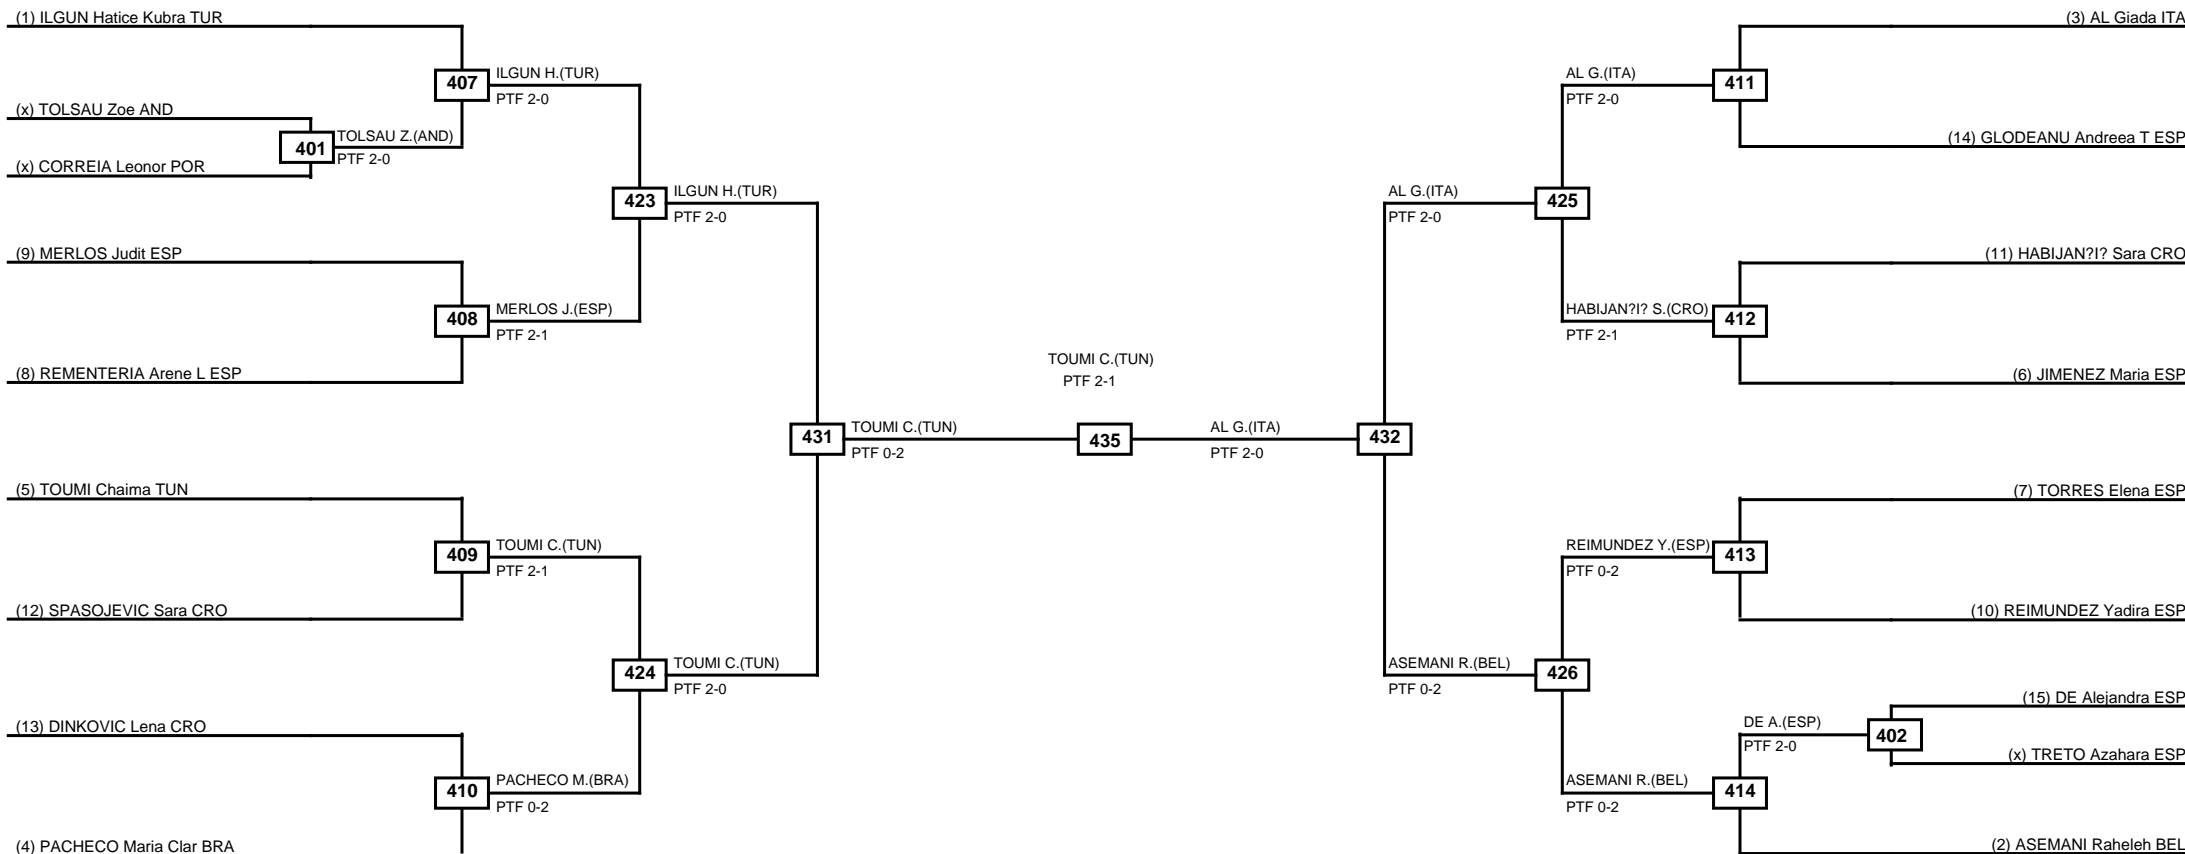

Round of 32   Round of 16   Quarterfinals   Semifinals   Final   Semifinals   Quarterfinals   Round of 16   Round of 32

Classification
1 TOUMI Chaima TUN
2 AL Giada ITA
3 ASEMANI Raheleh BEL
3 ILGUN Hatice Kubra TUR

LEGEND RSC: Win by Referee stops contest   PTF: Win by Point gap   SUP: Win by Superiority   DSQ: Win by Disqualification   DQB: Win by Disqualification for Unsportsmanlike behavior   DWR: Win by double Withdrawal   R: Round
(x)Seed   PFT: Win by Final score   GDP: Win by Golden points   WDR: Win by Withdrawal   PUN: Win by Punitive declaration   DDB: Double disqualification for Unsportsmanlike behavior   DDQ: Double Disqualification