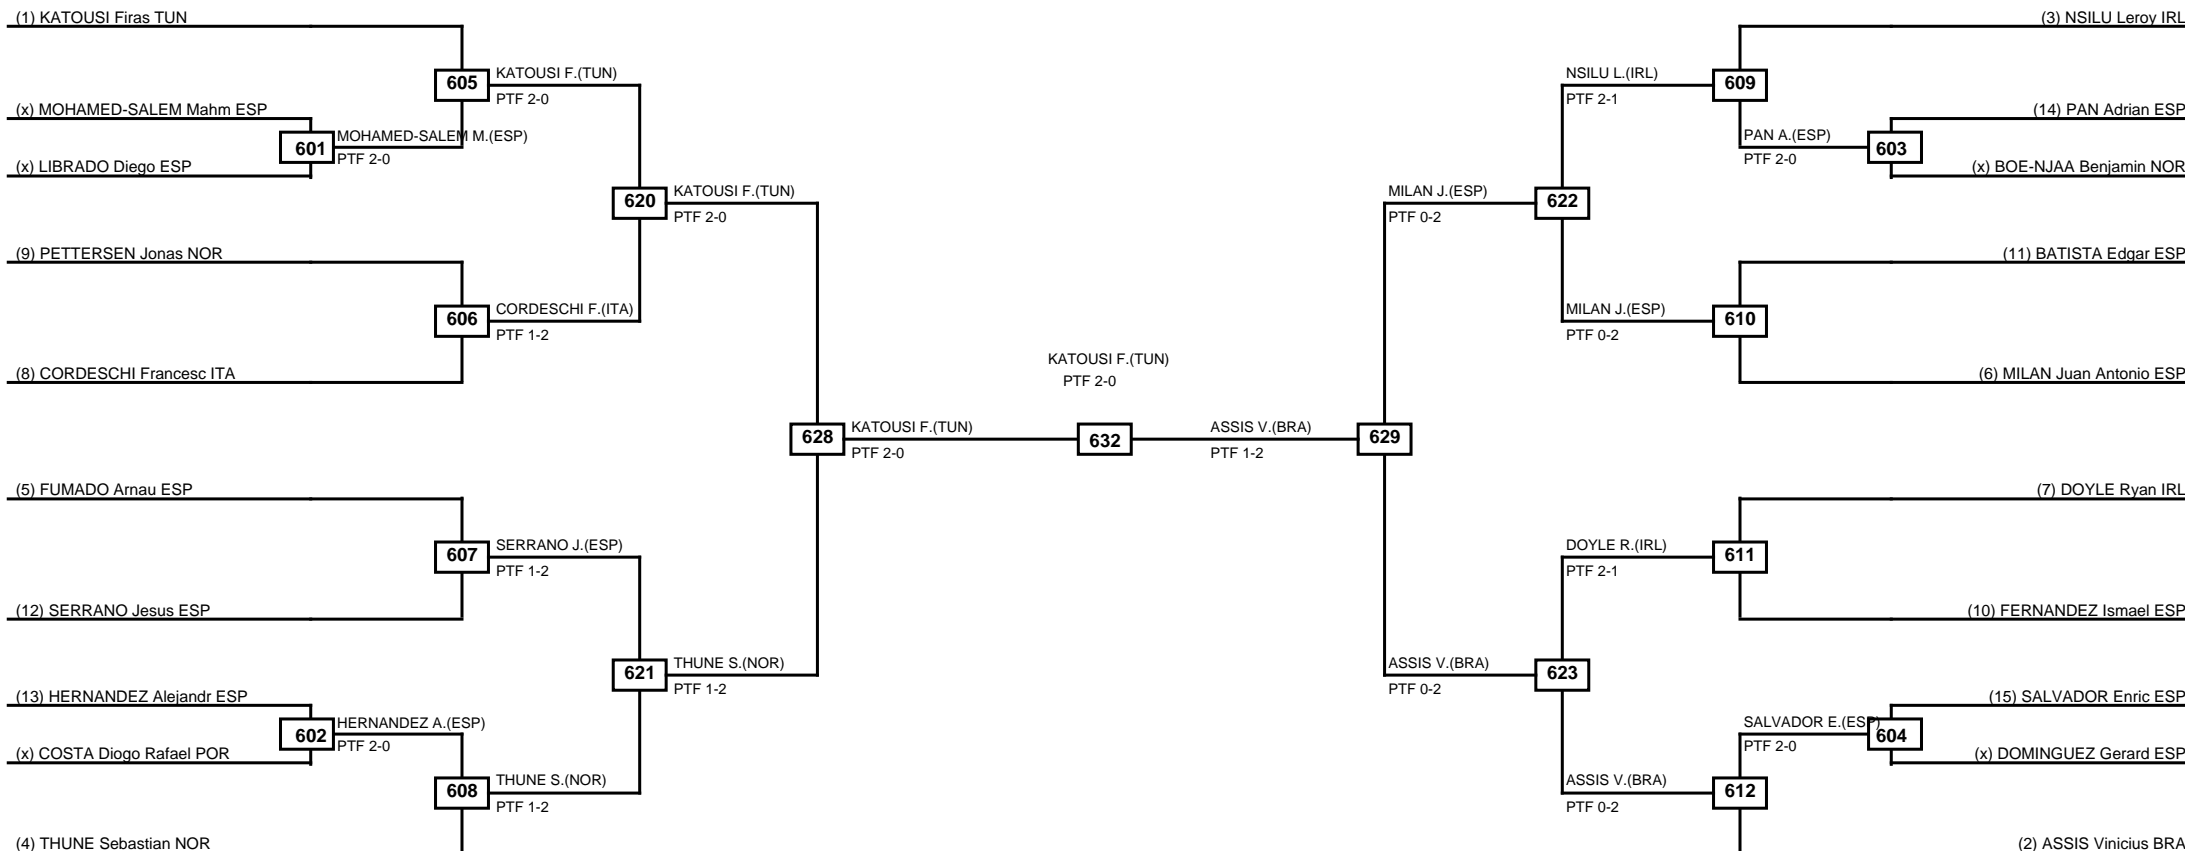

Round of 32   Round of 16   Quarterfinals   Semifinals   Final   Semifinals   Quarterfinals   Round of 16   Round of 32

Classification
1 KATOUSI Firas TUN
2 ASSIS Vinicius BRA
3 MILAN Juan Antonio ESP
3 THUNE Sebastian NOR

LEGEND   RSC: Win by Referee stops contest   PTF: Win by Point gap   SUP: Win by Superiority   DSQ: Win by Disqualification   DQB: Win by Disqualification for Unsportsmanlike behavior   DWR: Win by double Withdrawal   R: Round
(x)Seed   PFT: Win by Final score   GDP: Win by Golden points   WDR: Win by Withdrawal   PUN: Win by Punitive declaration   DDB: Double disqualification for Unsportsmanlike behavior   DDQ: Double Disqualification