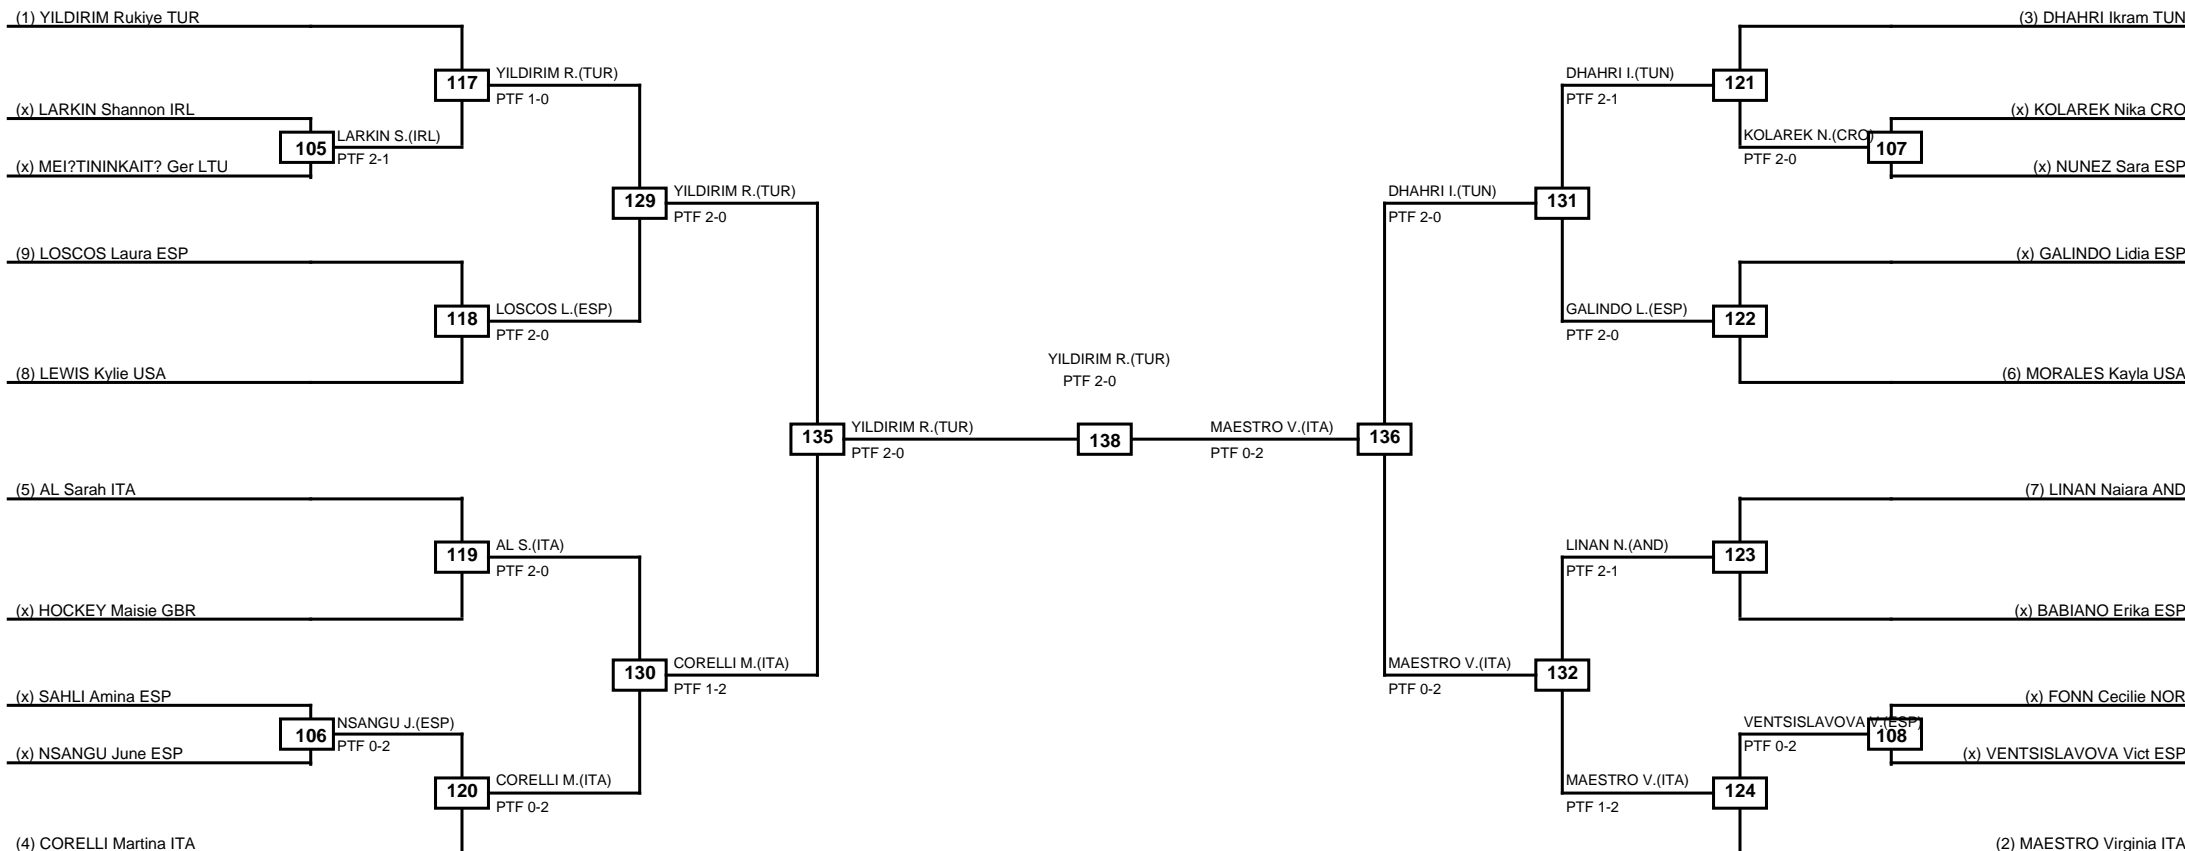

Round of 32   Round of 16   Quarterfinals   Semifinals   Final   Semifinals   Quarterfinals   Round of 16   Round of 32

Classification
1 YILDIRIM Rukiye TUR
2 MAESTRO Virginia ITA
3 CORELLI Martina ITA
3 DHAHRI Ikram TUN

LEGEND RSC: Win by Referee stops contest   PTF: Win by Point gap   SUP: Win by Superiority   DSQ: Win by Disqualification   DQB: Win by Disqualification for Unsportsmanlike behavior   DWR: Win by double Withdrawal   R: Round
(x)Seed   PFT: Win by Final score   GDP: Win by Golden points   WDR: Win by Withdrawal   PUN: Win by Punitive declaration   DDB: Double disqualification for Unsportsmanlike behavior   DDQ: Double Disqualification