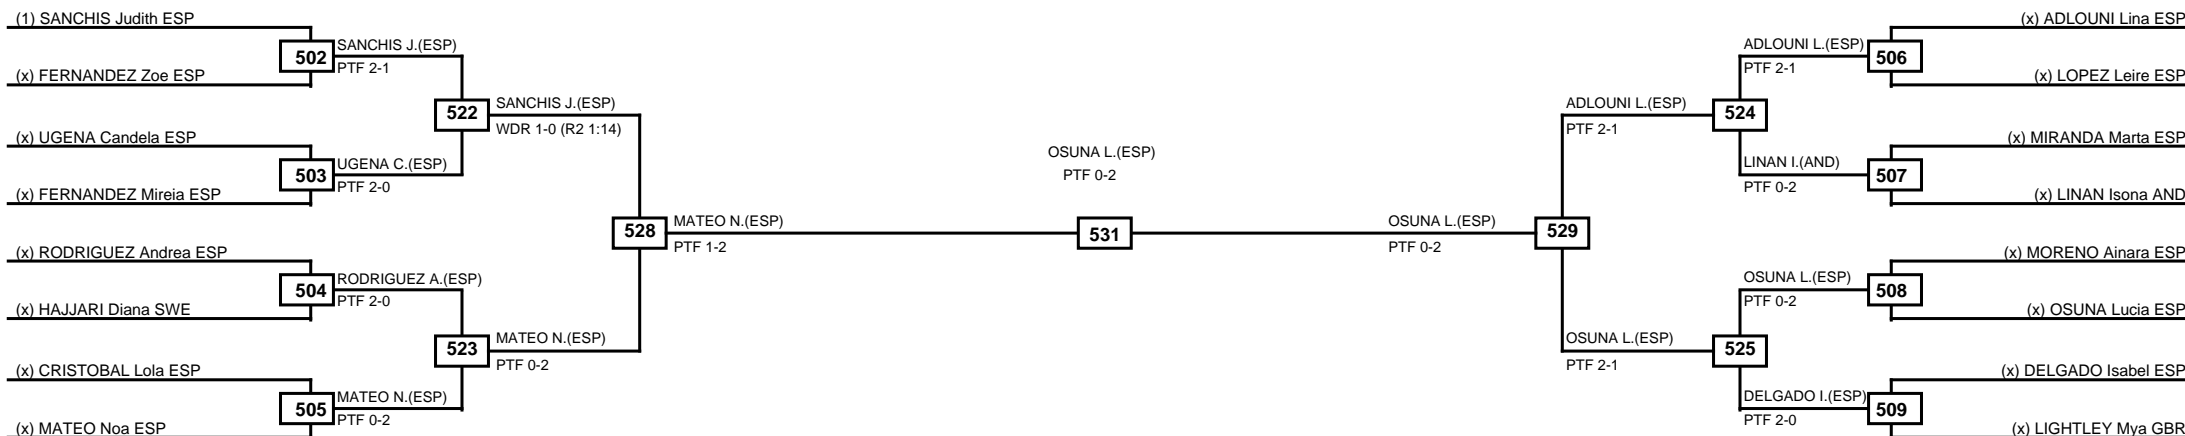

Round of 16	Quarterfinals	Semifinals	Final	Semifinals	Quarterfinals	Round of 16
-------------	---------------	------------	-------	------------	---------------	-------------

Classification
1 PEREZ Lucia ESP
2 GUTIERREZ Gisela ESP
3 RIVERA Martina ESP
3 LLOPIS Muriel ESP

LEGEND	RSC: Win by Referee stops contest	PTG: Win by Point gap	SUP: Win by Superiority	DSQ: Win by Disqualification	DQB: Win by Disqualification for Unsportsmanlike behavior	DWR: Win by double Withdrawal	R: Round
(x)Seed	PFT: Win by Final score	GDP: Win by Golden points	WDR: Win by Withdrawal	PUN: Win by Punitive declaration	DDB: Double disqualification for Unsportsmanlike behavior	DDQ: Double Disqualification	

Round of 16 Quarterfinals Semifinals

Final

Semifinals

Quarterfinals

Round of 16

Classification
1 OSUNA Lucia ESP
2 MATEO Noa ESP
3 ADLOUNI Lina ESP
3 SANCHIS Judith ESP

LEGEND RSC: Win by Referee stops contest PTF: Win by Point gap SUP: Win by Superiority DSQ: Win by Disqualification DQB: Win by Disqualification for Unsportsmanlike behavior DWR: Win by double Withdrawal R: Round  
 (x)Seed PFT: Win by Final score GDP: Win by Golden points WDR: Win by Withdrawal PUN: Win by Punitive declaration DDB: Double disqualification for Unsportsmanlike behavior DDQ: Double Disqualification

**Round of 32   Round of 16   Quarterfinals   Semifinals   Final   Semifinals   Quarterfinals   Round of 16   Round of 32**

Classification
1 GARCIA Itziar ESP
2 FERNANDEZ Oihane ESP
3 VICO Gara ESP
3 BRAVO Marta ESP