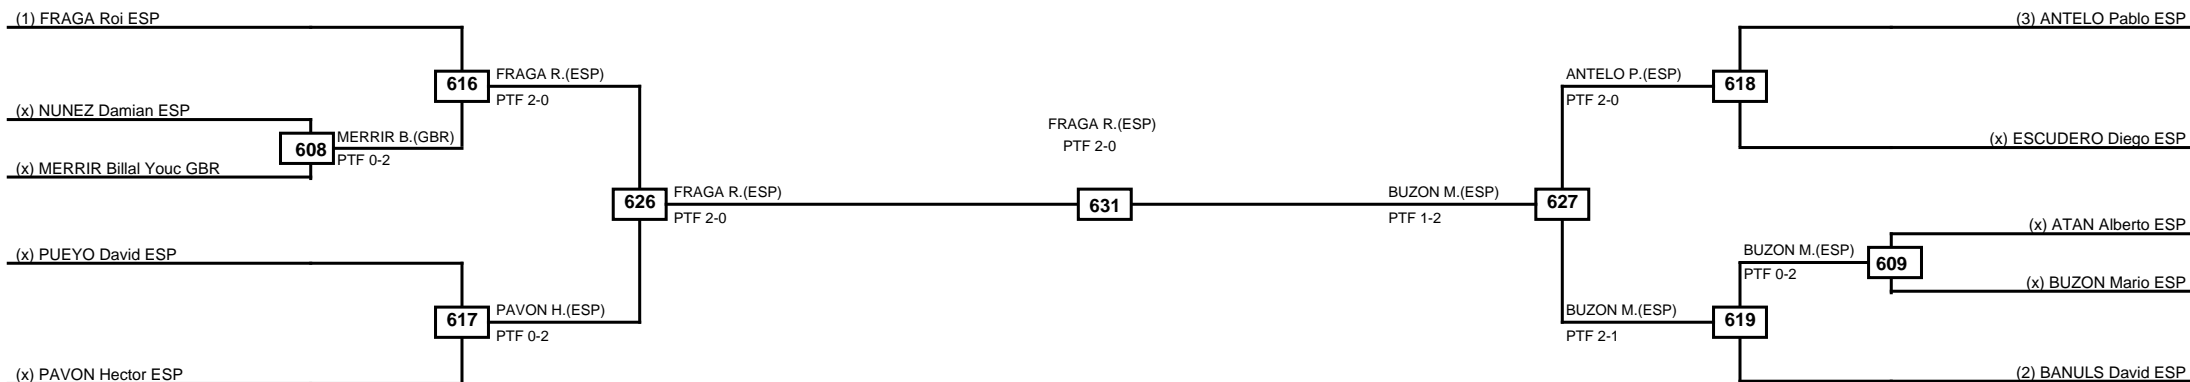

Round of 16	Quarterfinals	Semifinals	Final	Semifinals	Quarterfinals	Round of 16

Classification
1 FRAGA Roi ESP
2 BUZON Mario ESP
3 ANTELO Pablo ESP
3 PAVON Hector ESP

LEGEND	RSC: Win by Referee stops contest	PTG: Win by Point gap	SUP: Win by Superiority	DSQ: Win by Disqualification	DQB: Win by Disqualification for Unsportsmanlike behavior	DWR: Win by double Withdrawal	R: Round
	(x)Seed	PFT: Win by Final score	GDP: Win by Golden points	WDR: Win by Withdrawal	PUN: Win by Punitive declaration	DDB: Double disqualification for Unsportsmanlike behavior	DDQ: Double Disqualification