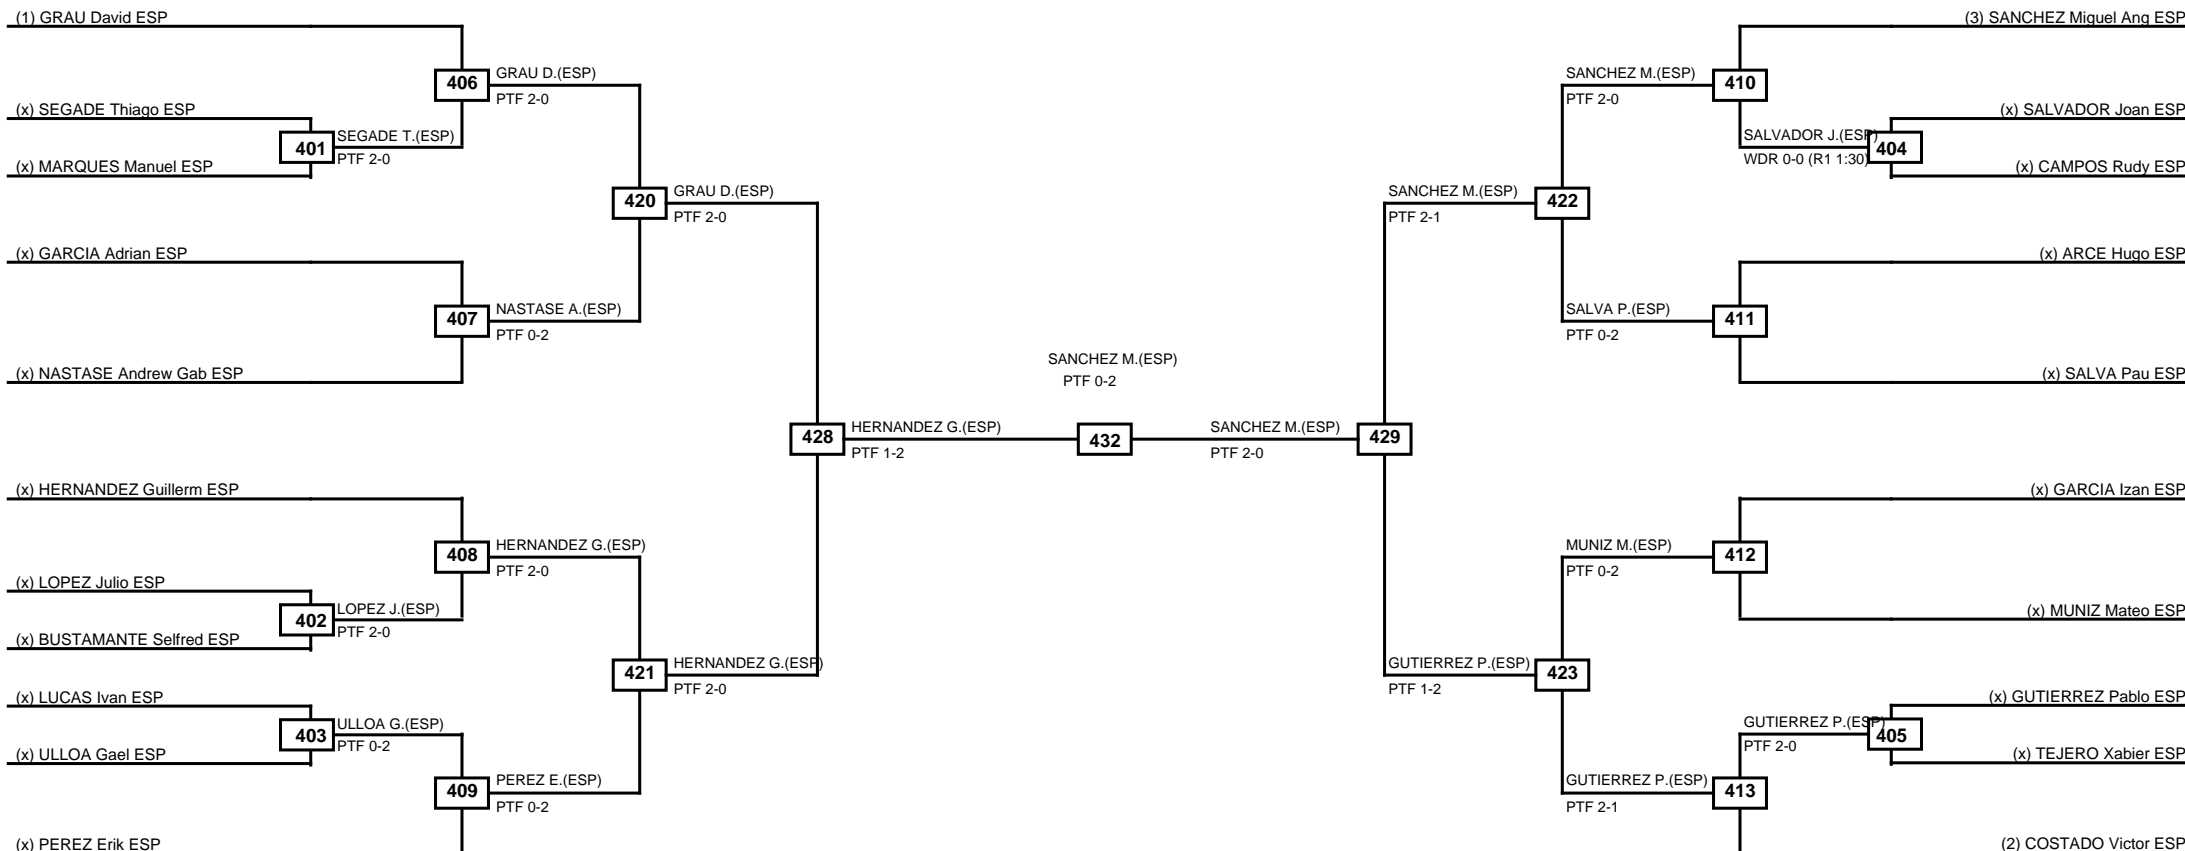

Round of 32   Round of 16   Quarterfinals   Semifinals   Final   Semifinals   Quarterfinals   Round of 16   Round of 32

Classification
1 SANCHEZ Miguel Angel ESP
2 HERNANDEZ Guillermo ESP
3 GRAU David ESP
3 GUTIERREZ Pablo ESP

LEGEND RSC: Win by Referee stops contest   PTF: Win by Point gap   SUP: Win by Superiority   DSQ: Win by Disqualification   DQB: Win by Disqualification for Unsportsmanlike behavior   DWR: Win by double Withdrawal   R: Round
(x)Seed   PFT: Win by Final score   GDP: Win by Golden points   WDR: Win by Withdrawal   PUN: Win by Punitive declaration   DDB: Double disqualification for Unsportsmanlike behavior   DDQ: Double Disqualification