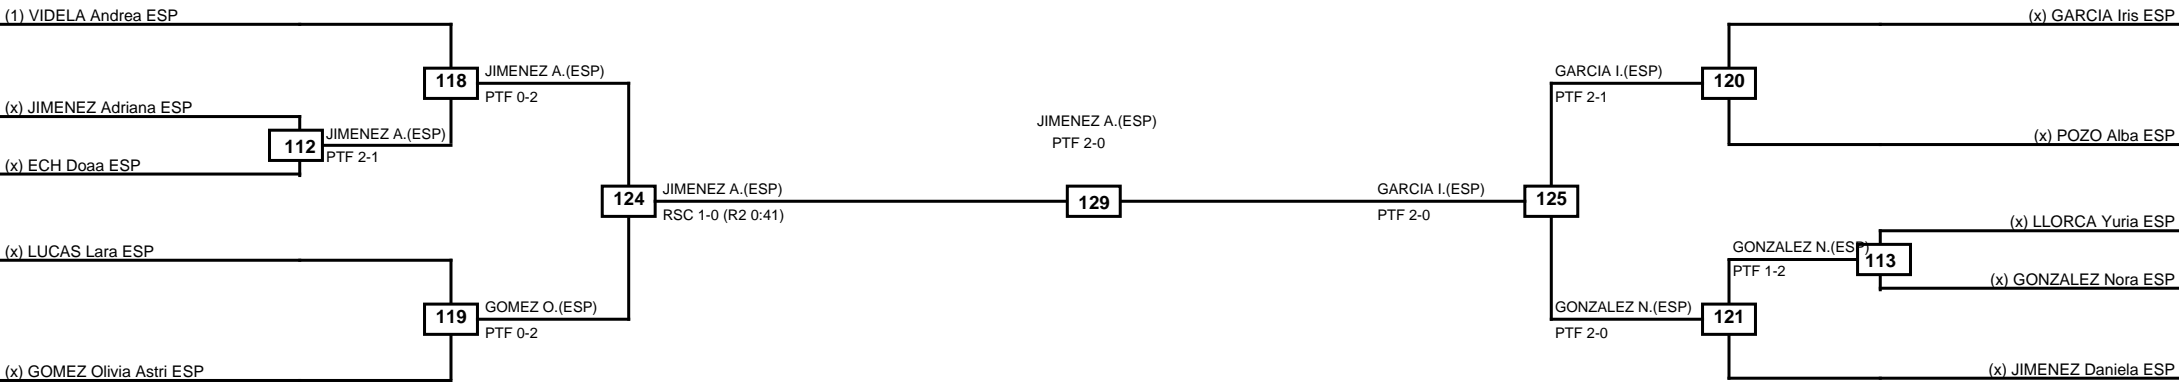

Round of 16	Quarterfinals	Semifinals	Final	Semifinals	Quarterfinals	Round of 16

Classification
1 JIMENEZ Adriana ESP
2 GARCIA Iris ESP
3 GOMEZ Olivia Astrid ESP
3 GONZALEZ Nora ESP

LEGEND	RSC: Win by Referee stops contest	PTG: Win by Point gap	SUP: Win by Superiority	DSQ: Win by Disqualification	DQB: Win by Disqualification for Unsportsmanlike behavior	DWR: Win by double Withdrawal	R: Round
(x)Seed	PFT: Win by Final score	GDP: Win by Golden points	WDR: Win by Withdrawal	PUN: Win by Punitive declaration	DDB: Double disqualification for Unsportsmanlike behavior	DDQ: Double Disqualification