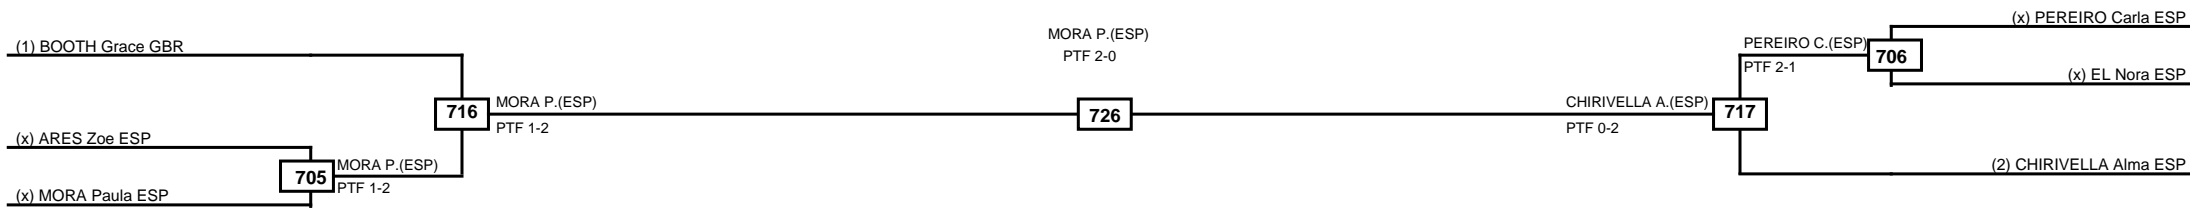

**Semifinals**

**Final**

**Semifinals**

Classification
1 LYSENKO Ivan ESP
2 GARCIA Asier ESP
3 CAMPOS Raul ESP
3 LOPEZ Mario ESP

LEGEND	RSC: Win by Referee stops contest	PTG: Win by Point gap	SUP: Win by Superiority	DSQ: Win by Disqualification	DQB: Win by Disqualification for Unsportsmanlike behavior	DWR: Win by double Withdrawal	R: Round
	(x)Seed	PFT: Win by Final score	GDP: Win by Golden points	WDR: Win by Withdrawal	PUN: Win by Punitive declaration	DDB: Double disqualification for Unsportsmanlike behavior	DDQ: Double Disqualification

Quarterfinals Semifinals

Final

Semifinals

Quarterfinals

Classification
1 MORA Paula ESP
2 CHIRIVELLA Alma ESP
3 BOOTH Grace GBR
3 PEREIRO Carla ESP

LEGEND RSC: Win by Referee stops contest PTG: Win by Point gap SUP: Win by Superiority DSQ: Win by Disqualification DQB: Win by Disqualification for Unsportsmanlike behavior DWR: Win by double Withdrawal R: Round  
 (x)Seed PFT: Win by Final score GDP: Win by Golden points WDR: Win by Withdrawal PUN: Win by Punitive declaration DDB: Double disqualification for Unsportsmanlike behavior DDQ: Double Disqualification