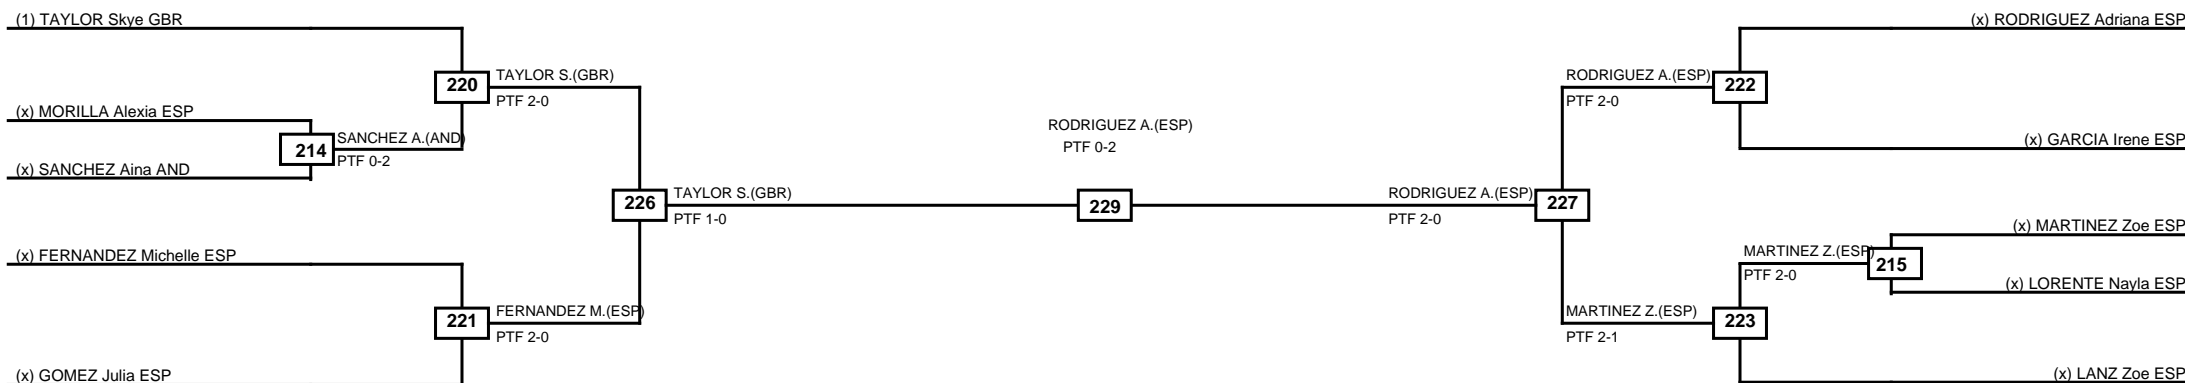

**Round of 32   Round of 16   Quarterfinals   Semifinals   Final   Semifinals   Quarterfinals   Round of 16   Round of 32**

Classification
1 GARCIA Itziar ESP
2 FERNANDEZ Oihane ESP
3 VICO Gara ESP
3 BRAVO Marta ESP

**Round of 16    Quarterfinals    Semifinals    Final    Semifinals    Quarterfinals    Round of 16**

Classification
1 RODRIGUEZ Adriana ESP
2 TAYLOR Skye GBR
3 FERNANDEZ Michelle Nayhara ESP
3 MARTINEZ Zoe ESP