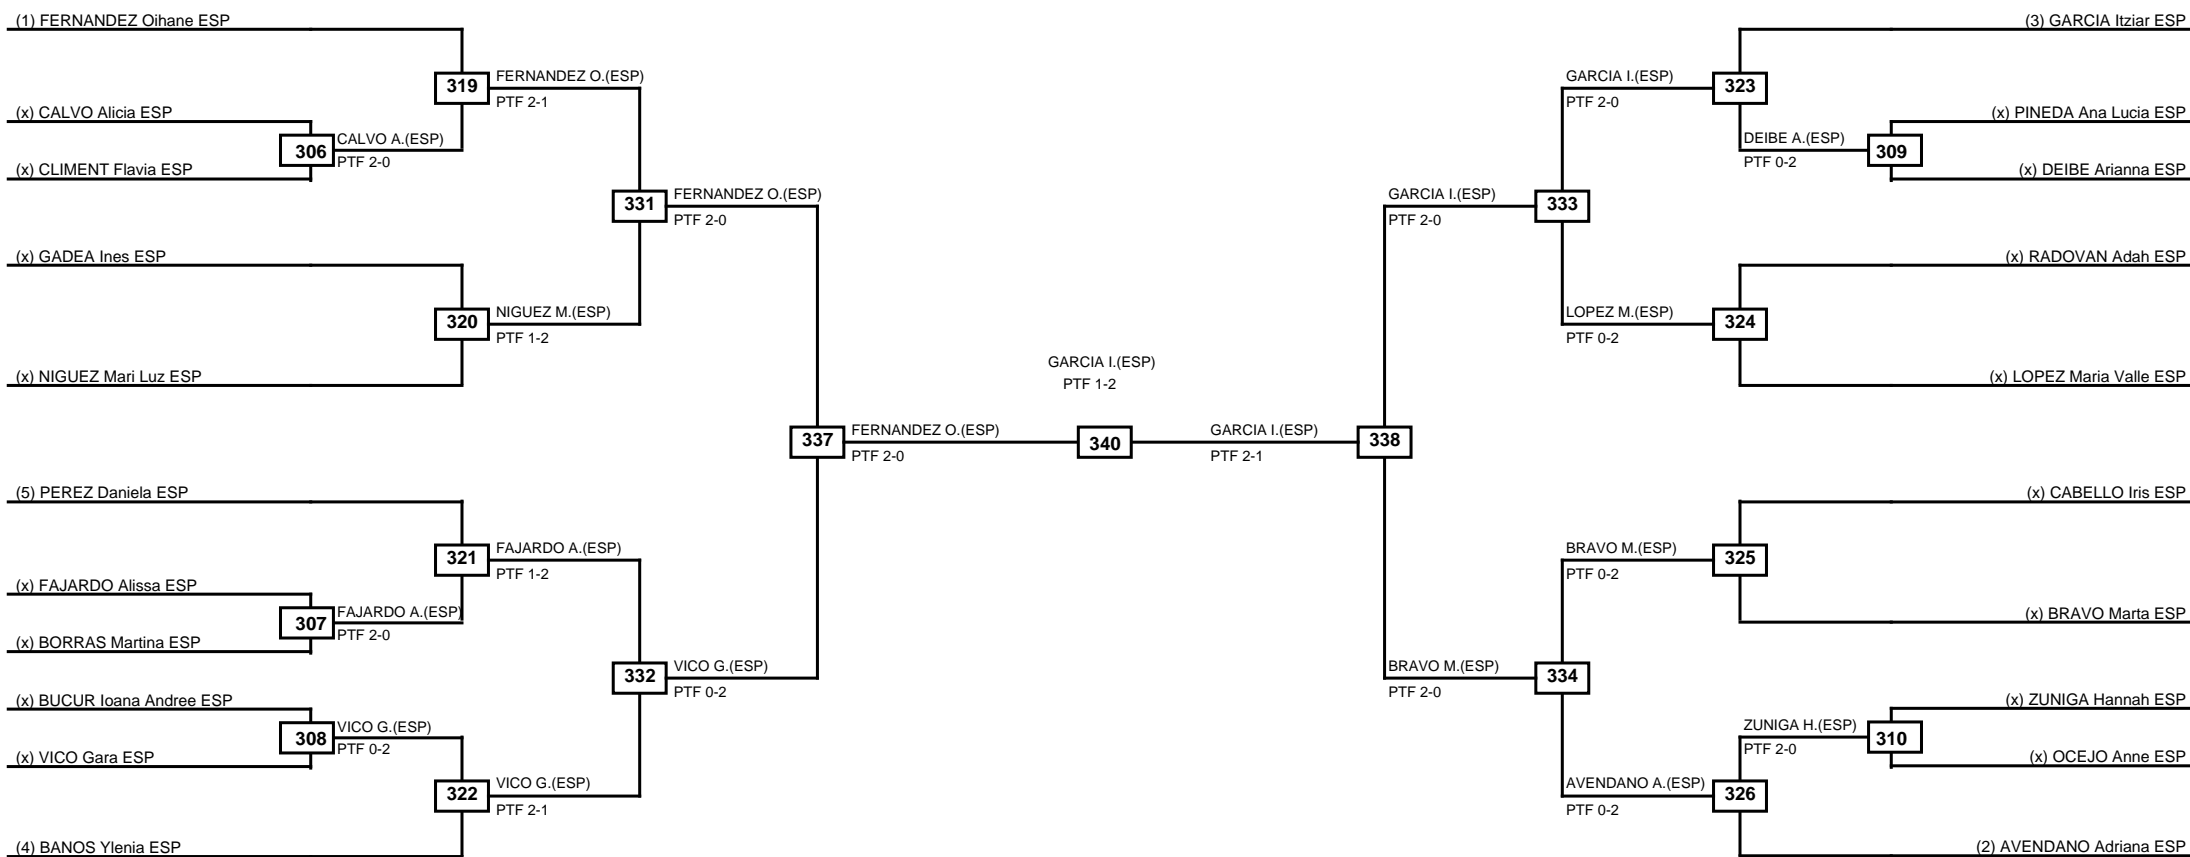

Round of 16 Quarterfinals Semifinals

Final

Semifinals

Quarterfinals

Round of 16

Classification
1 OSUNA Lucia ESP
2 MATEO Noa ESP
3 ADLOUNI Lina ESP
3 SANCHIS Judith ESP

LEGEND RSC: Win by Referee stops contest PTF: Win by Point gap SUP: Win by Superiority DSQ: Win by Disqualification DQB: Win by Disqualification for Unsportsmanlike behavior DWR: Win by double Withdrawal R: Round  
 (x)Seed PFT: Win by Final score GDP: Win by Golden points WDR: Win by Withdrawal PUN: Win by Punitive declaration DDB: Double disqualification for Unsportsmanlike behavior DDQ: Double Disqualification

**Round of 32   Round of 16   Quarterfinals   Semifinals   Final   Semifinals   Quarterfinals   Round of 16   Round of 32**

Classification
1 GARCIA Itziar ESP
2 FERNANDEZ Oihane ESP
3 VICO Gara ESP
3 BRAVO Marta ESP