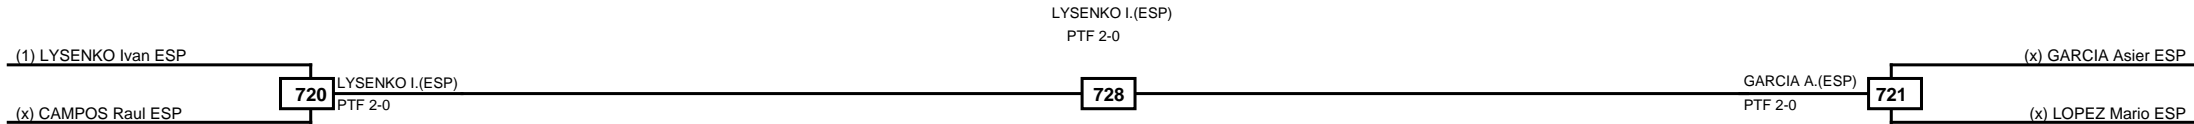

Semifinals

Final

Semifinals

Classification
1 LYSENKO Ivan ESP
2 GARCIA Asier ESP
3 CAMPOS Raul ESP
3 LOPEZ Mario ESP

LEGEND	RSC: Win by Referee stops contest	PTG: Win by Point gap	SUP: Win by Superiority	DSQ: Win by Disqualification	DQB: Win by Disqualification for Unsportsmanlike behavior	DWR: Win by double Withdrawal	R: Round
	(x)Seed	PFT: Win by Final score	GDP: Win by Golden points	WDR: Win by Withdrawal	PUN: Win by Punitive declaration	DDB: Double disqualification for Unsportsmanlike behavior	DDQ: Double Disqualification