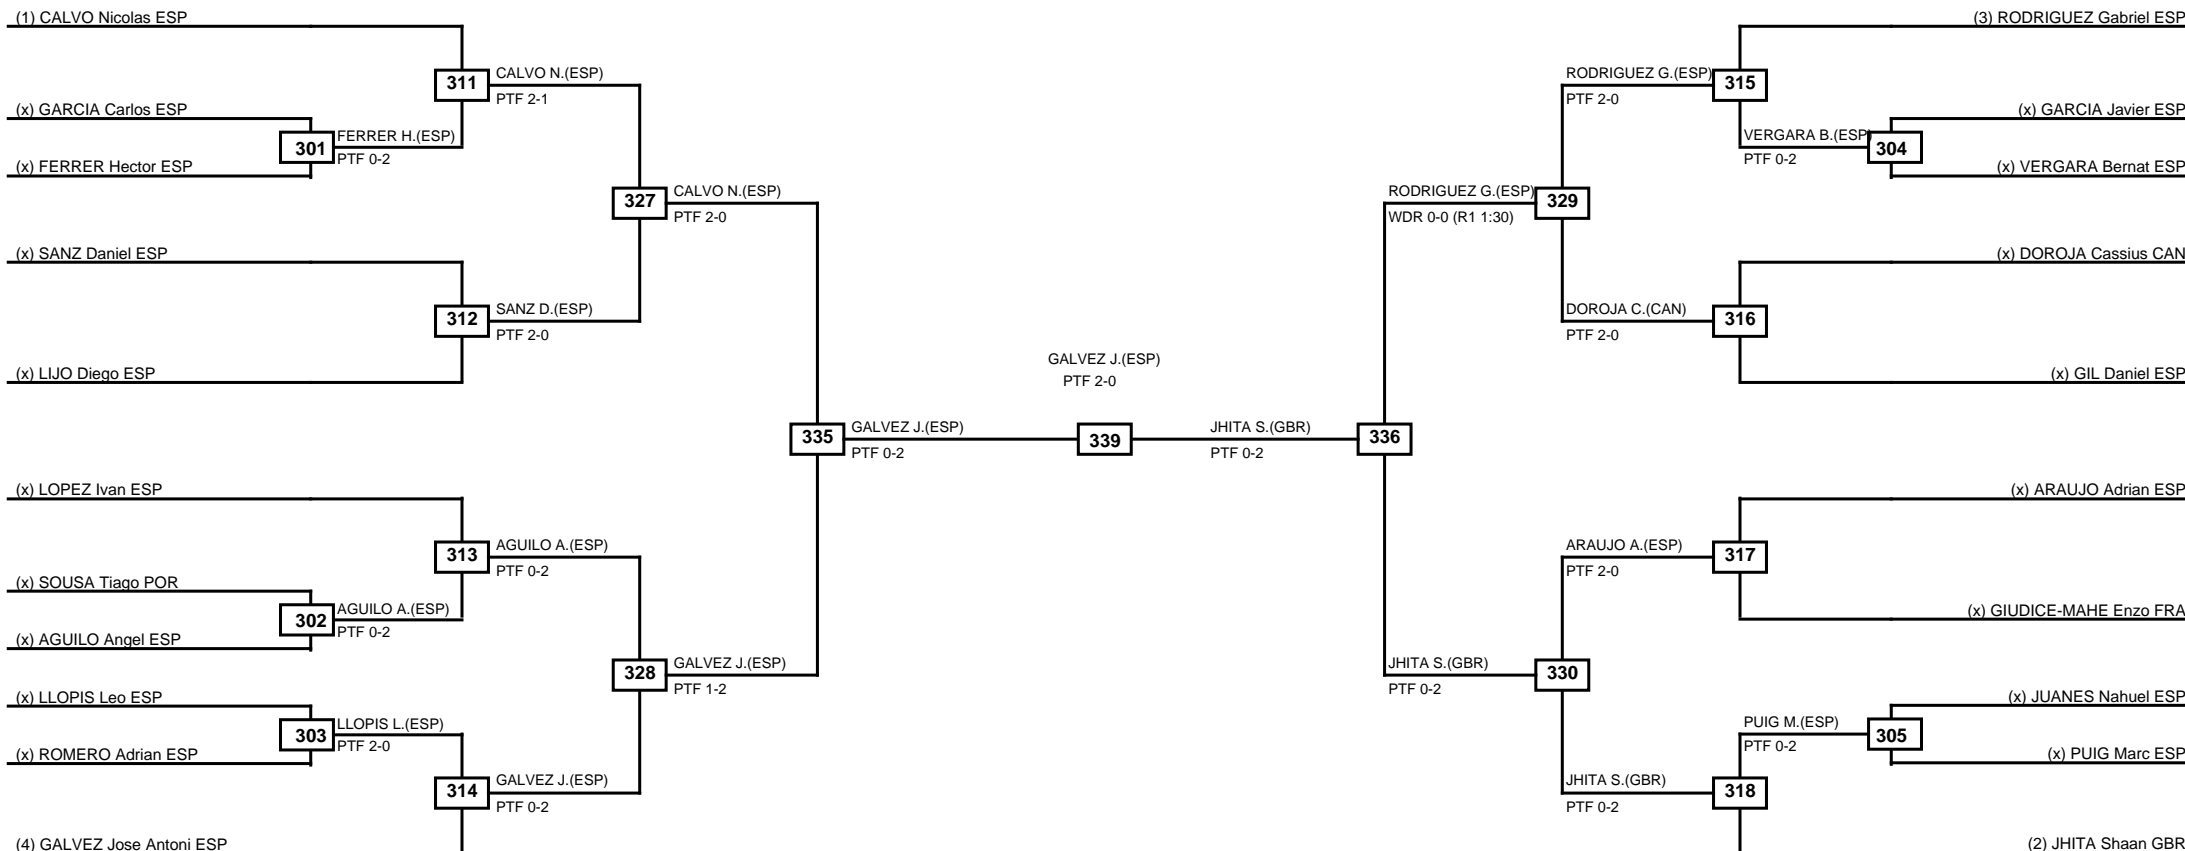

Round of 32   Round of 16   Quarterfinals   Semifinals   Final   Semifinals   Quarterfinals   Round of 16   Round of 32

Classification
1 GALVEZ Jose Antonio ESP
2 JHITA Shaan GBR
3 CALVO Nicolas ESP
3 RODRIGUEZ Gabriel ESP

LEGEND RSC: Win by Referee stops contest   PTF: Win by Point gap   SUP: Win by Superiority   DSQ: Win by Disqualification   DQB: Win by Disqualification for Unsportsmanlike behavior   DWR: Win by double Withdrawal   R: Round
(x)Seed   PFT: Win by Final score   GDP: Win by Golden points   WDR: Win by Withdrawal   PUN: Win by Punitive declaration   DDB: Double disqualification for Unsportsmanlike behavior   DDQ: Double Disqualification