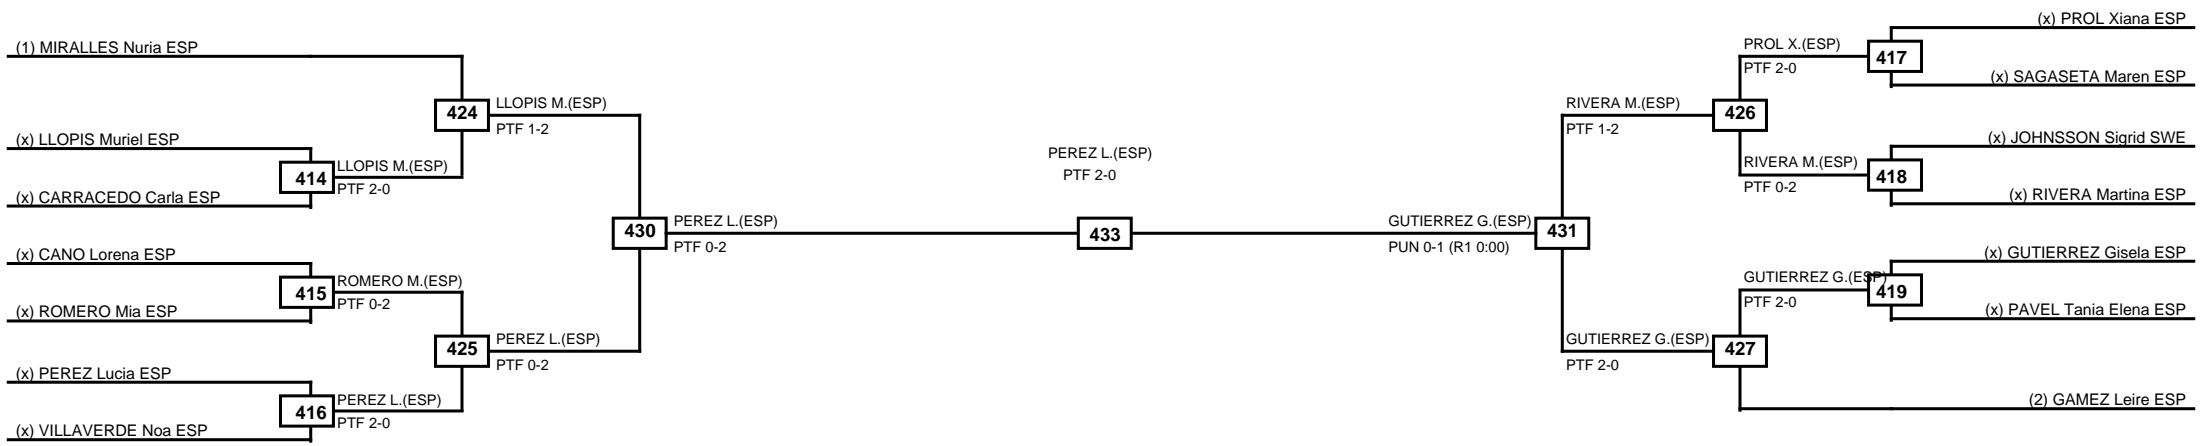

Round of 16	Quarterfinals	Semifinals	Final	Semifinals	Quarterfinals	Round of 16

Classification
1 PEREZ Lucia ESP
2 GUTIERREZ Gisela ESP
3 RIVERA Martina ESP
3 LLOPIS Muriel ESP

LEGEND	RSC: Win by Referee stops contest	PTG: Win by Point gap	SUP: Win by Superiority	DSQ: Win by Disqualification	DQB: Win by Disqualification for Unsportsmanlike behavior	DWR: Win by double Withdrawal	R: Round
(x)Seed	PFT: Win by Final score	GDP: Win by Golden points	WDR: Win by Withdrawal	PUN: Win by Punitive declaration	DDB: Double disqualification for Unsportsmanlike behavior	DDQ: Double Disqualification