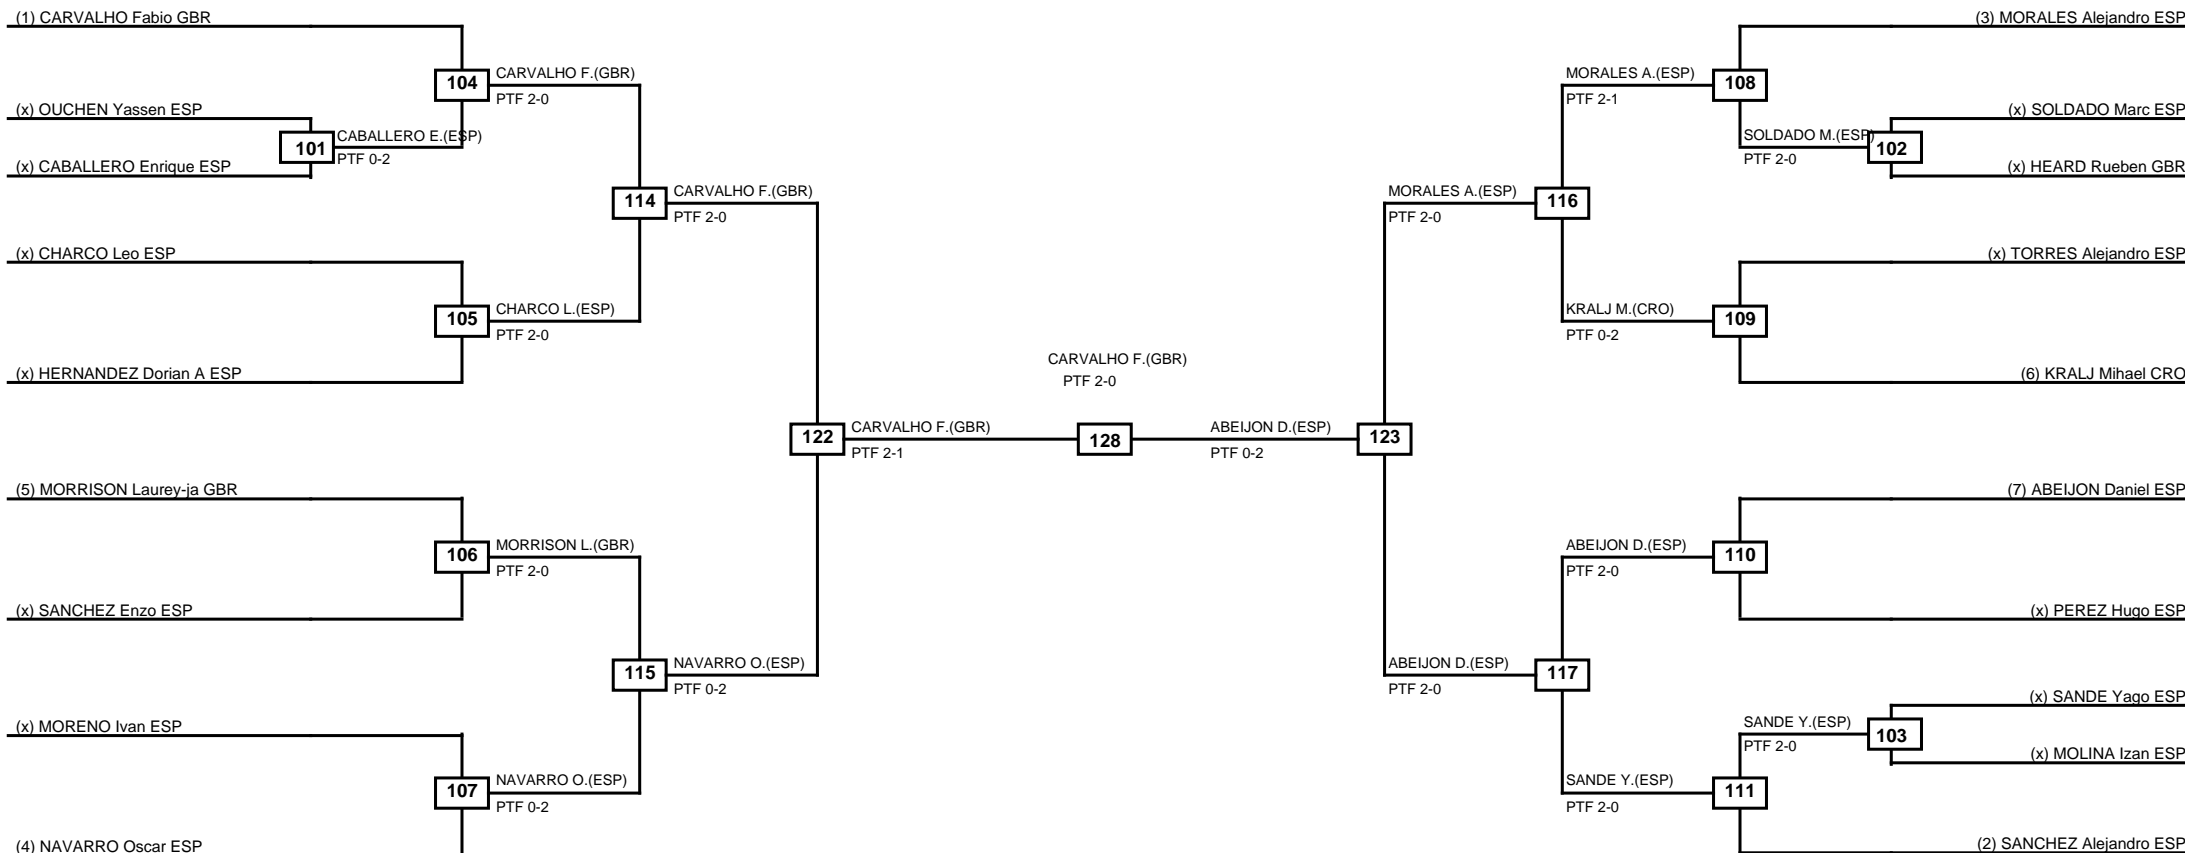

Round of 32   Round of 16   Quarterfinals   Semifinals   Final   Semifinals   Quarterfinals   Round of 16   Round of 32

Classification
1 H. Noor PLE
2 RIGO Ivan ESP
3 TAYLOR Sam GBR
3 ABALO Daniel ESP

LEGEND RSC: Win by Referee stops contest   PTF: Win by Point gap   SUP: Win by Superiority   DSQ: Win by Disqualification   DQB: Win by Disqualification for Unsportsmanlike behavior   DWR: Win by double Withdrawal   R: Round  
(x)Seed   PFT: Win by Final score   GDP: Win by Golden points   WDR: Win by Withdrawal   PUN: Win by Punitive declaration   DDB: Double disqualification for Unsportsmanlike behavior   DDQ: Double Disqualification

Round of 32   Round of 16   Quarterfinals   Semifinals   Final   Semifinals   Quarterfinals   Round of 16   Round of 32

Classification
1 CARVALHO Fabio GBR
2 ABEIJON Daniel ESP
3 NAVARRO Oscar ESP
3 MORALES Alejandro ESP