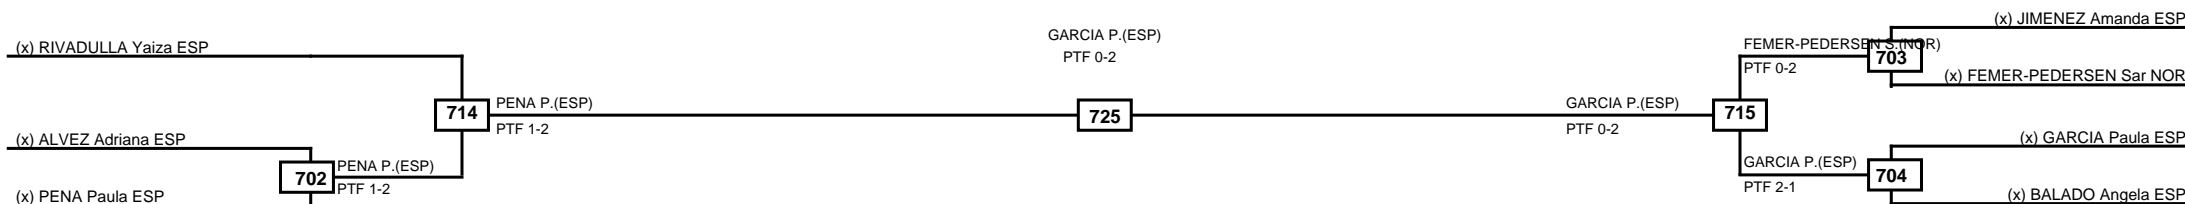

Quarterfinals Semifinals

Final

Semifinals

Quarterfinals

Classification
1 GARCIA Paula ESP
2 PENA Paula ESP
3 FEMER-PEDERSEN Sarah Natasha NOR
3 RIVADULLA Yaiza ESP

LEGEND RSC: Win by Referee stops contest PTG: Win by Point gap SUP: Win by Superiority DSQ: Win by Disqualification DQB: Win by Disqualification for Unsportsmanlike behavior DWR: Win by double Withdrawal R: Round
(x)Seed PFT: Win by Final score GDP: Win by Golden points WDR: Win by Withdrawal PUN: Win by Punitive declaration DDB: Double disqualification for Unsportsmanlike behavior DDQ: Double Disqualification