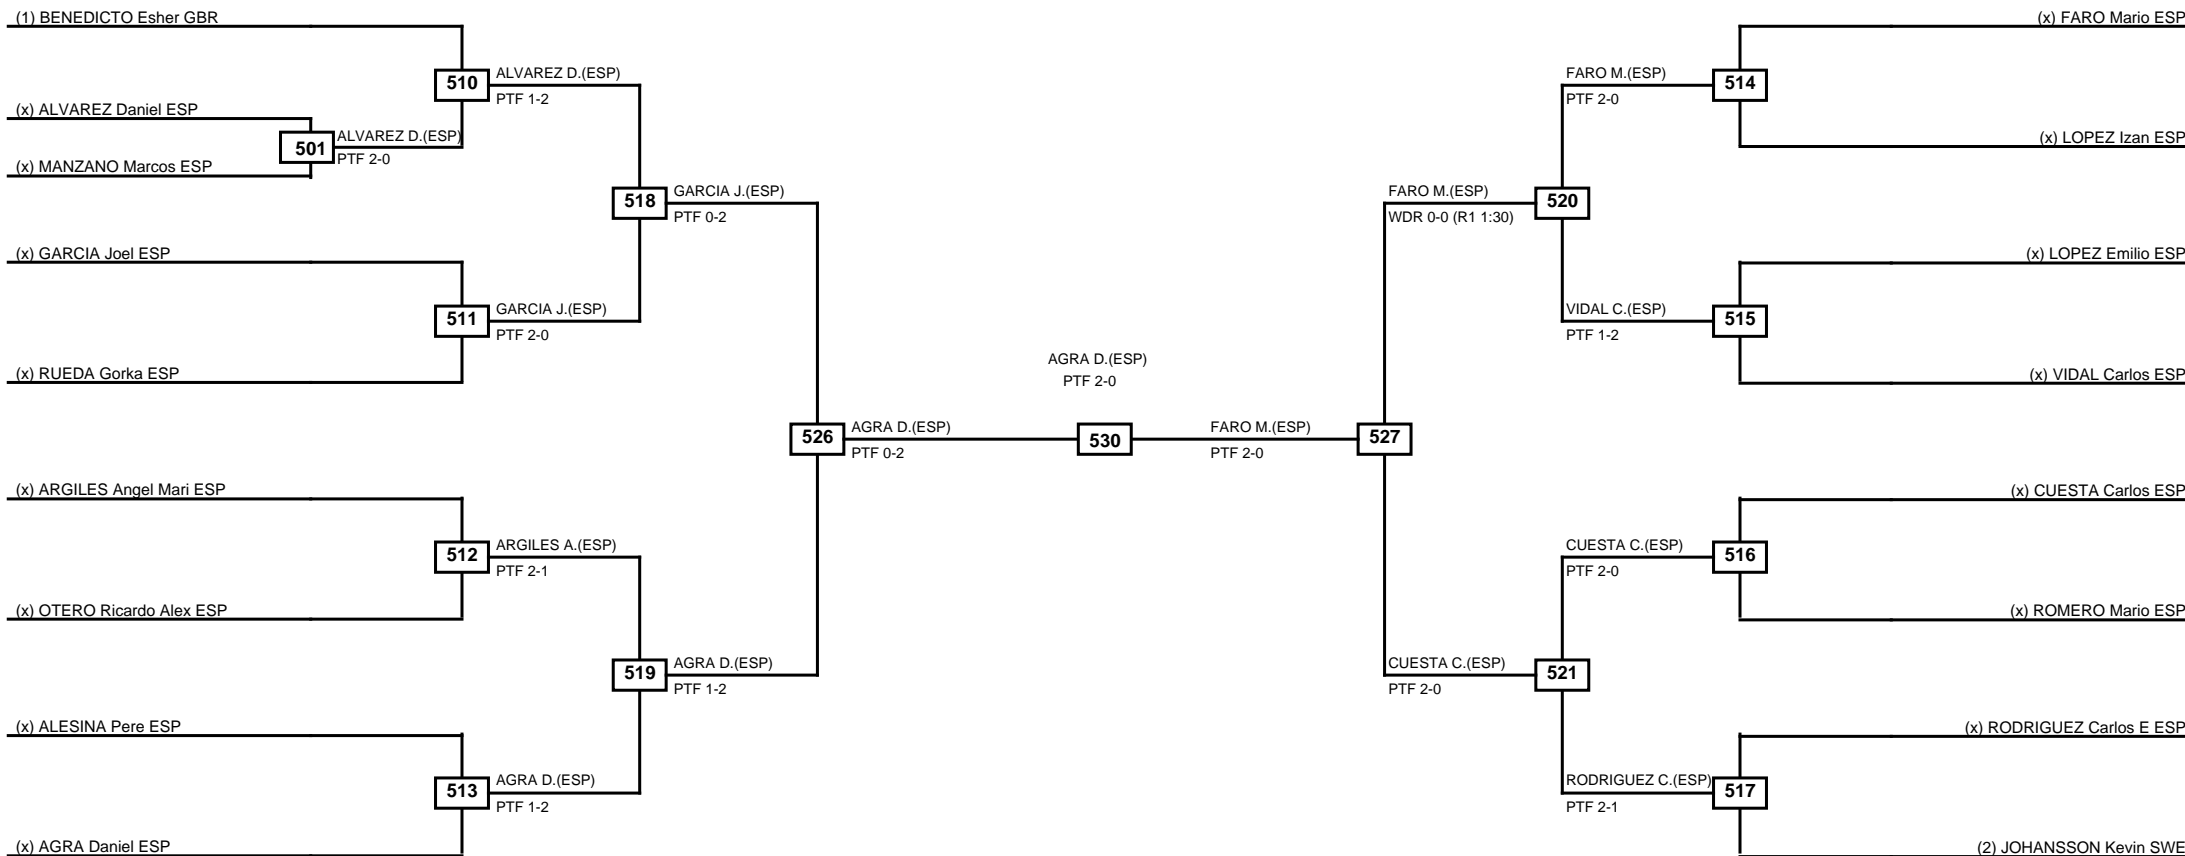

Round of 32   Round of 16   Quarterfinals   Semifinals   Final   Semifinals   Quarterfinals   Round of 16   Round of 32

Classification
1 AGRA Daniel ESP
2 FARO Mario ESP
3 GARCIA Joel ESP
3 CUESTA Carlos ESP

LEGEND RSC: Win by Referee stops contest   PTF: Win by Point gap   SUP: Win by Superiority   DSQ: Win by Disqualification   DQB: Win by Disqualification for Unsportsmanlike behavior   DWR: Win by double Withdrawal   R: Round
(x)Seed   PFT: Win by Final score   GDP: Win by Golden points   WDR: Win by Withdrawal   PUN: Win by Punitive declaration   DDB: Double disqualification for Unsportsmanlike behavior   DDQ: Double Disqualification