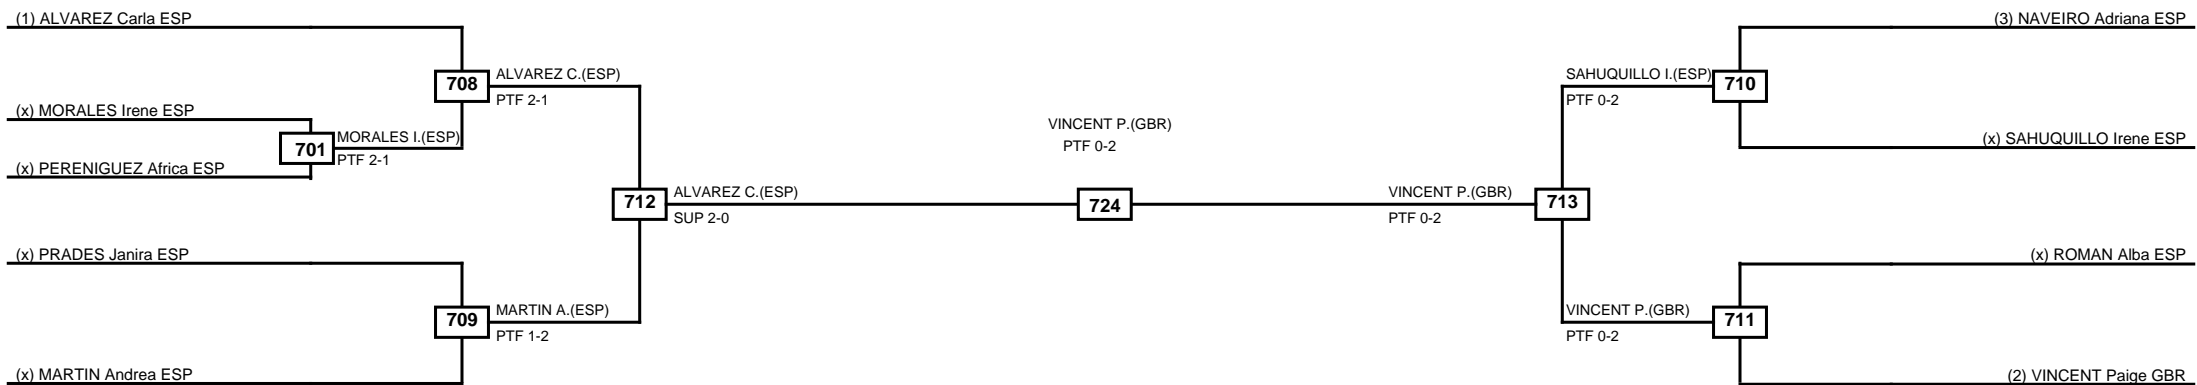

Quarterfinals Semifinals

Final

Semifinals

Quarterfinals

Classification
1 MORA Paula ESP
2 CHIRIVELLA Alma ESP
3 BOOTH Grace GBR
3 PEREIRO Carla ESP

LEGEND RSC: Win by Referee stops contest PTG: Win by Point gap SUP: Win by Superiority DSQ: Win by Disqualification DQB: Win by Disqualification for Unsportsmanlike behavior DWR: Win by double Withdrawal R: Round  
 (x)Seed PFT: Win by Final score GDP: Win by Golden points WDR: Win by Withdrawal PUN: Win by Punitive declaration DDB: Double disqualification for Unsportsmanlike behavior DDQ: Double Disqualification

Round of 16	Quarterfinals	Semifinals	Final	Semifinals	Quarterfinals	Round of 16
-------------	---------------	------------	-------	------------	---------------	-------------

Classification
1 VINCENT Paige GBR
2 ALVAREZ Carla ESP
3 SAHUQUILLO Irene ESP
3 MARTIN Andrea ESP