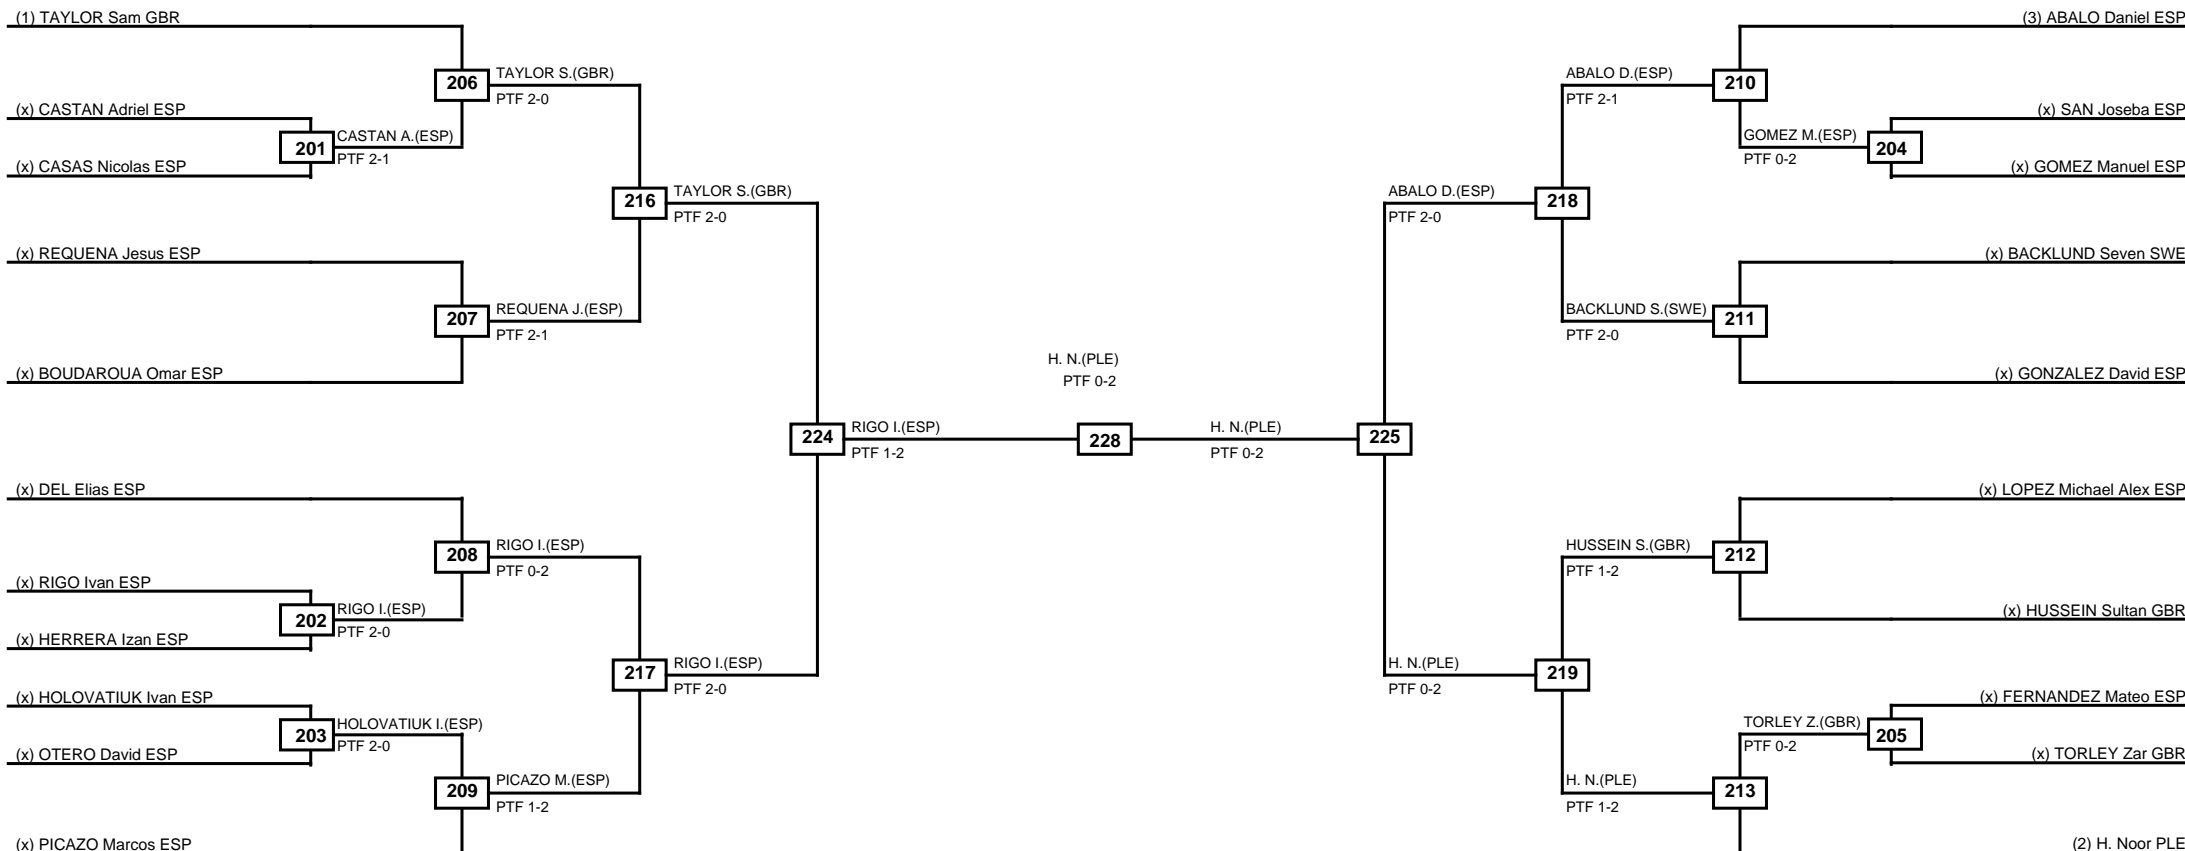

Round of 32   Round of 16   Quarterfinals   Semifinals   Final   Semifinals   Quarterfinals   Round of 16   Round of 32

Classification
1 H. Noor PLE
2 RIGO Ivan ESP
3 TAYLOR Sam GBR
3 ABALO Daniel ESP

LEGEND RSC: Win by Referee stops contest   PTF: Win by Point gap   SUP: Win by Superiority   DSQ: Win by Disqualification   DQB: Win by Disqualification for Unsportsmanlike behavior   DWR: Win by double Withdrawal   R: Round
(x)Seed   PFT: Win by Final score   GDP: Win by Golden points   WDR: Win by Withdrawal   PUN: Win by Punitive declaration   DDB: Double disqualification for Unsportsmanlike behavior   DDQ: Double Disqualification