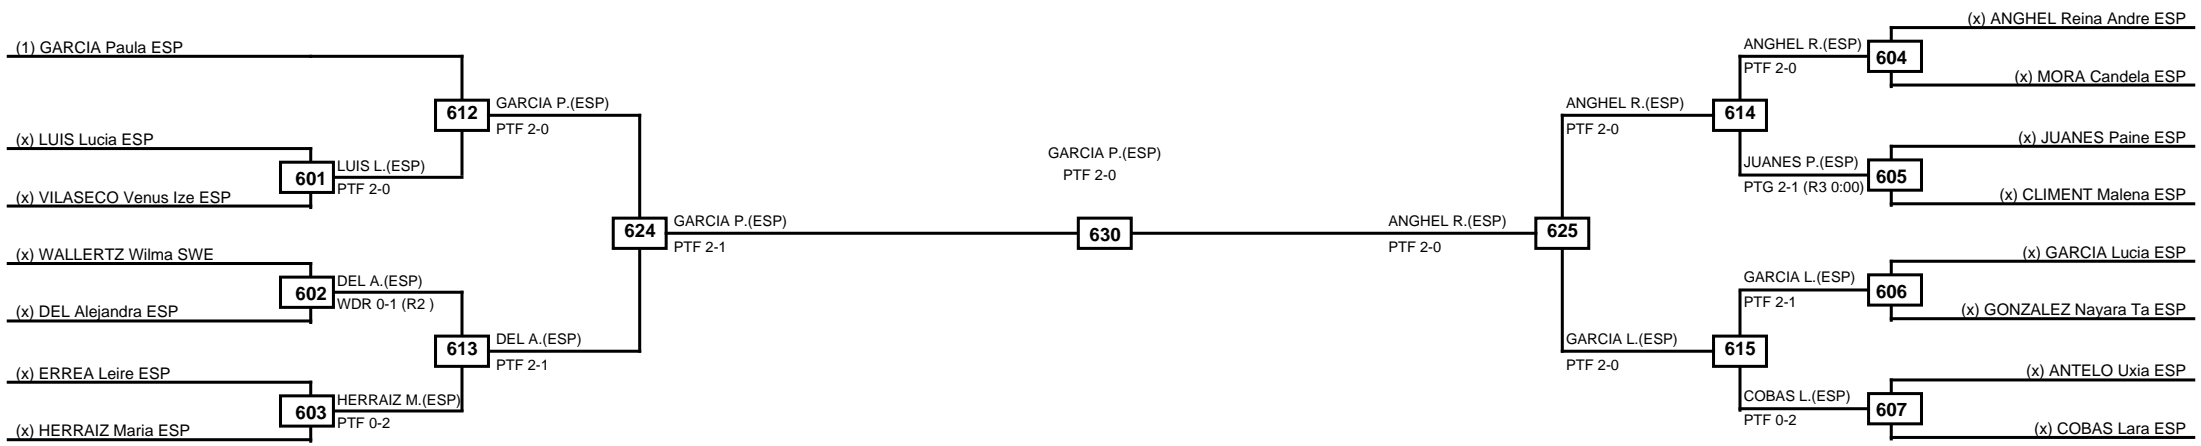

Round of 16	Quarterfinals	Semifinals	Final	Semifinals	Quarterfinals	Round of 16

Classification
1 GARCIA Paula ESP
2 ANGHEL Reina Andrea ESP
3 DEL Alejandra ESP
3 GARCIA Lucia ESP

LEGEND	RSC: Win by Referee stops contest	PTG: Win by Point gap	SUP: Win by Superiority	DSQ: Win by Disqualification	DQB: Win by Disqualification for Unsportsmanlike behavior	DWR: Win by double Withdrawal	R: Round
	(x)Seed	PFT: Win by Final score	GDP: Win by Golden points	WDR: Win by Withdrawal	PUN: Win by Punitive declaration	DDB: Double disqualification for Unsportsmanlike behavior	DDQ: Double Disqualification