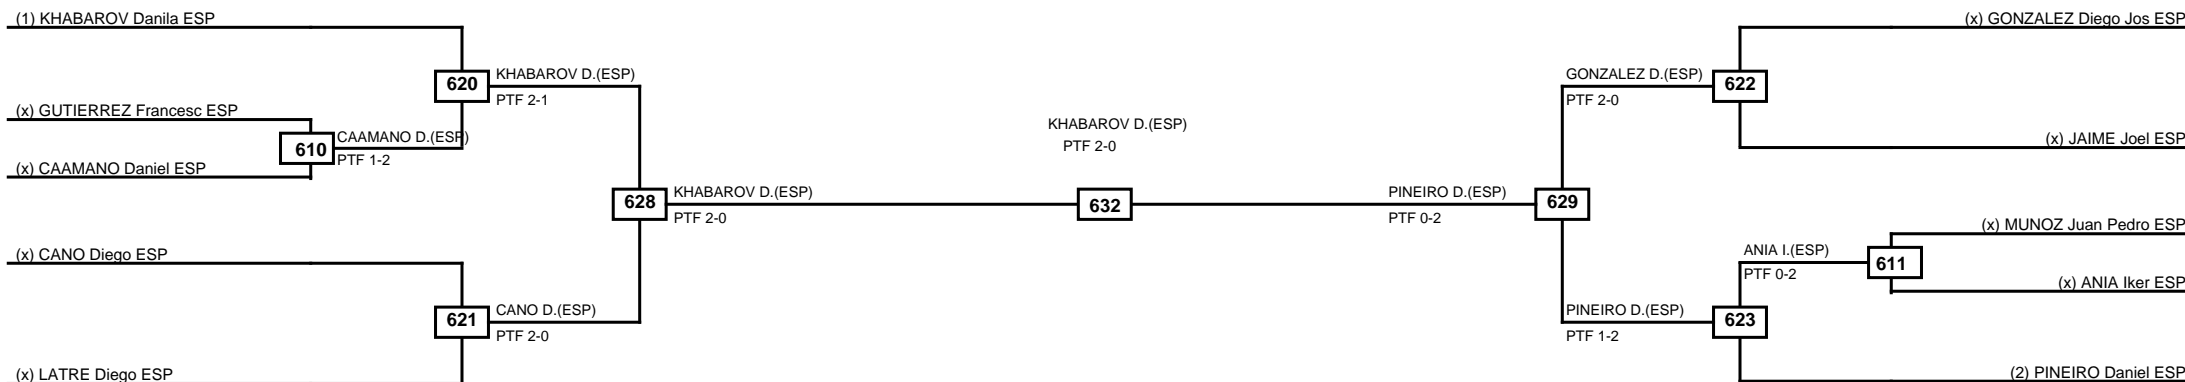

Round of 16	Quarterfinals	Semifinals	Final	Semifinals	Quarterfinals	Round of 16
-------------	---------------	------------	-------	------------	---------------	-------------

Classification
1 KHABAROV Danila ESP
2 PINEIRO Daniel ESP
3 CANO Diego ESP
3 GONZALEZ Diego Jose ESP