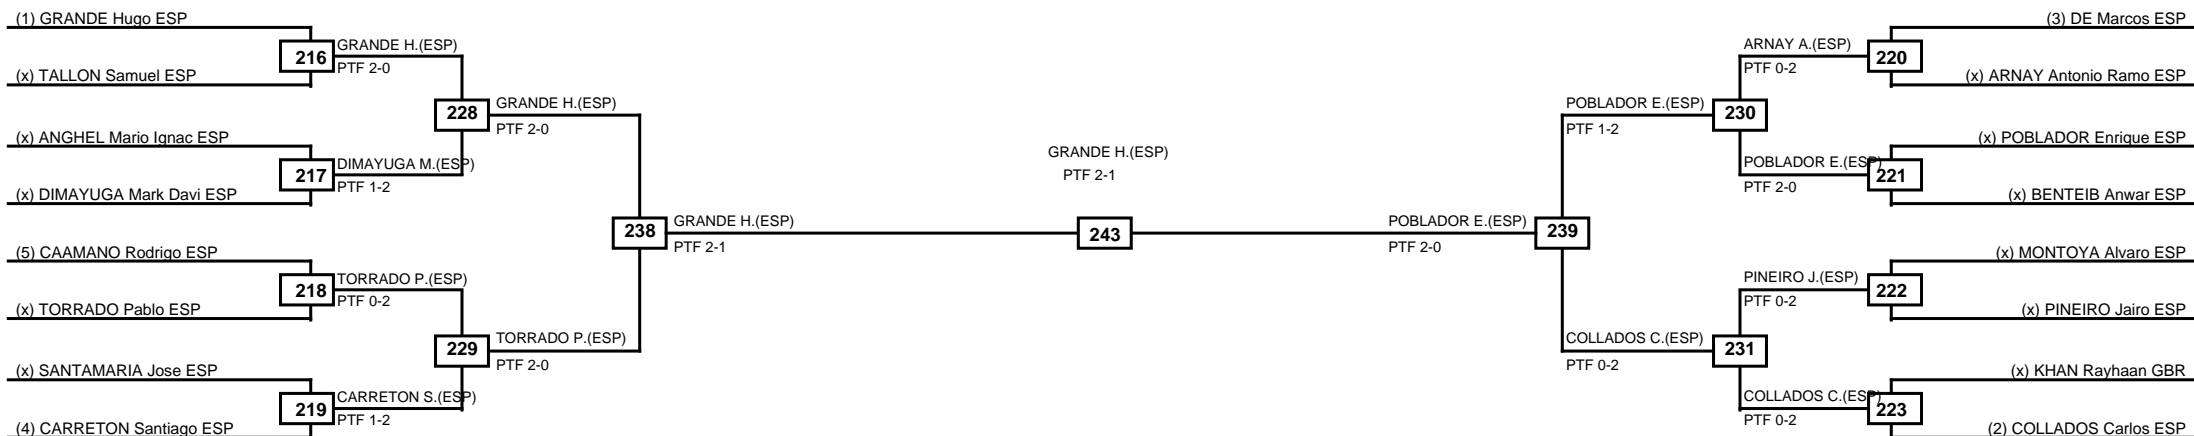

Round of 16 Quarterfinals Semifinals

Final

Semifinals

Quarterfinals Round of 16

Classification
1 GRANDE Hugo ESP
2 POBLADOR Enrique ESP
3 TORRADO Pablo ESP
3 COLLADOS Carlos ESP

LEGEND	RSC: Win by Referee stops contest	PTG: Win by Point gap	SUP: Win by Superiority	DSQ: Win by Disqualification	DQB: Win by Disqualification for Unsportsmanlike behavior	DWR: Win by double Withdrawal	R: Round
(x)Seed	PFT: Win by Final score	GDP: Win by Golden points	WDR: Win by Withdrawal	PUN: Win by Punitive declaration	DDB: Double disqualification for Unsportsmanlike behavior	DDQ: Double Disqualification