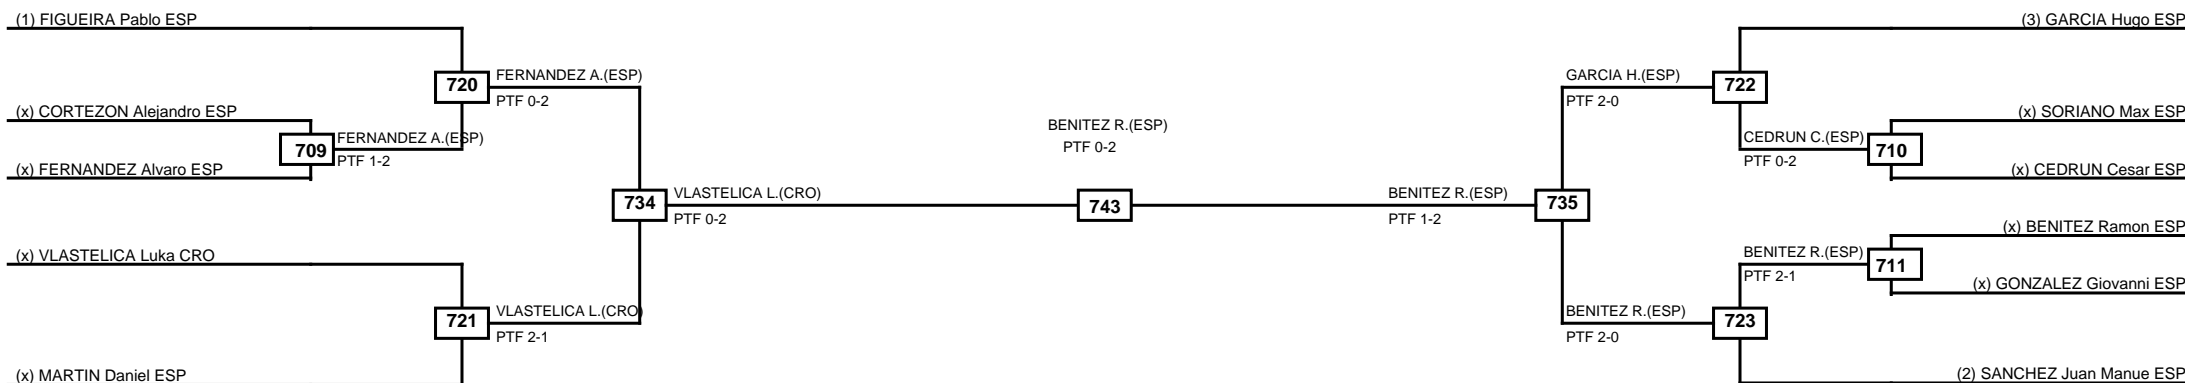

Semifinals

Final

Semifinals

Classification
1 BENITEZ Alejandro ESP
2 GORDO Raul ESP
3 EL Aritz Rida ESP
3 GAGO Daniel ESP

LEGEND RSC: Win by Referee stops contest PTG: Win by Point gap SUP: Win by Superiority DSQ: Win by Disqualification DQB: Win by Disqualification for Unsportsmanlike behavior DWR: Win by double Withdrawal R: Round
 (x)Seed PFT: Win by Final score GDP: Win by Golden points WDR: Win by Withdrawal PUN: Win by Punitive declaration DDB: Double disqualification for Unsportsmanlike behavior DDQ: Double Disqualification

Round of 16 Quarterfinals Semifinals Final Semifinals Quarterfinals Round of 16

Classification
1 BENITEZ Ramon ESP
2 VLASTELICA Luka CRO
3 FERNANDEZ Alvaro ESP
3 GARCIA Hugo ESP

LEGEND RSC: Win by Referee stops contest PTG: Win by Point gap SUP: Win by Superiority DSQ: Win by Disqualification DQB: Win by Disqualification for Unsportsmanlike behavior DWR: Win by double Withdrawal R: Round
 (x)Seed PFT: Win by Final score GDP: Win by Golden points WDR: Win by Withdrawal PUN: Win by Punitive declaration DDB: Double disqualification for Unsportsmanlike behavior DDQ: Double Disqualification