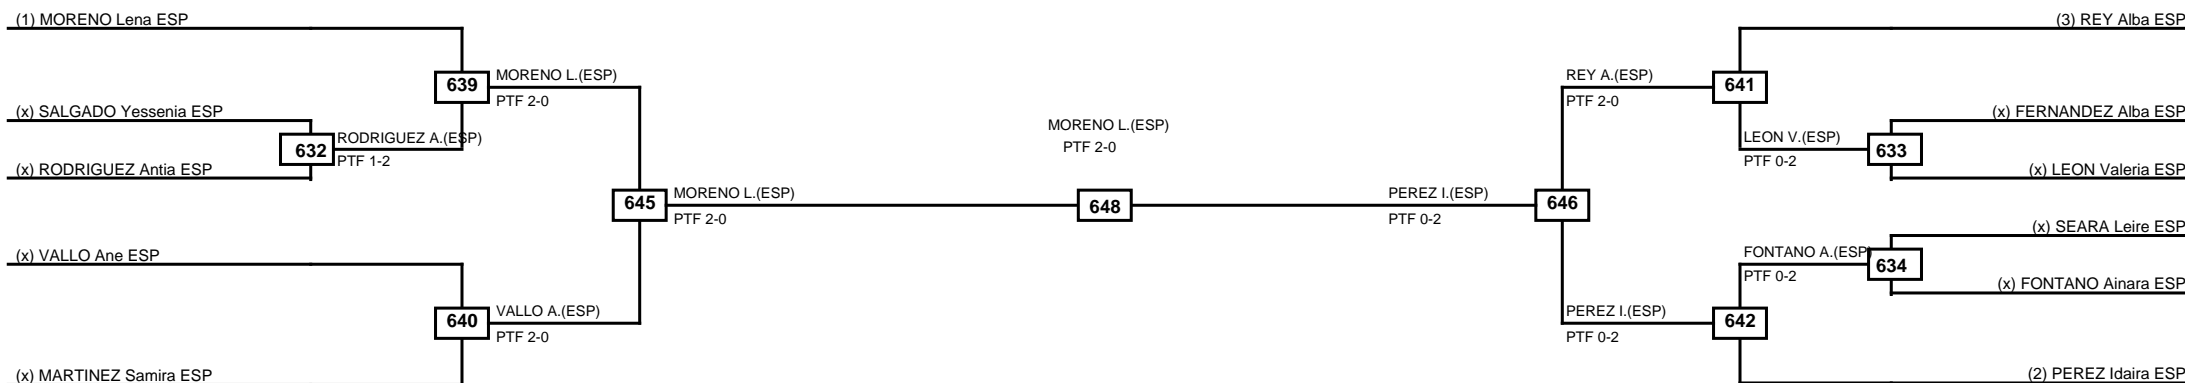

Quarterfinals Semifinals

Final

Semifinals

Quarterfinals

Classification
1 RAMIREZ Hivar ESP
2 CIOBANU Radu ESP
3 MARTINEZ Franc ESP
3 CURATS Santiago ESP

LEGEND RSC: Win by Referee stops contest PTF: Win by Point gap SUP: Win by Superiority DSQ: Win by Disqualification DQB: Win by Disqualification for Unsportsmanlike behavior DWR: Win by double Withdrawal R: Round
 (x)Seed PFT: Win by Final score GDP: Win by Golden points WDR: Win by Withdrawal PUN: Win by Punitive declaration DDB: Double disqualification for Unsportsmanlike behavior DDQ: Double Disqualification

Round of 16 Quarterfinals Semifinals

Final

Semifinals

Quarterfinals Round of 16

Classification
1 MORENO Lena ESP
2 PEREZ Idaira ESP
3 VALLO Ane ESP
3 REY Alba ESP

LEGEND RSC: Win by Referee stops contest PTG: Win by Point gap SUP: Win by Superiority DSQ: Win by Disqualification DQB: Win by Disqualification for Unsportsmanlike behavior DWR: Win by double Withdrawal R: Round
 (x)Seed PFT: Win by Final score GDP: Win by Golden points WDR: Win by Withdrawal PUN: Win by Punitive declaration DDB: Double disqualification for Unsportsmanlike behavior DDQ: Double Disqualification