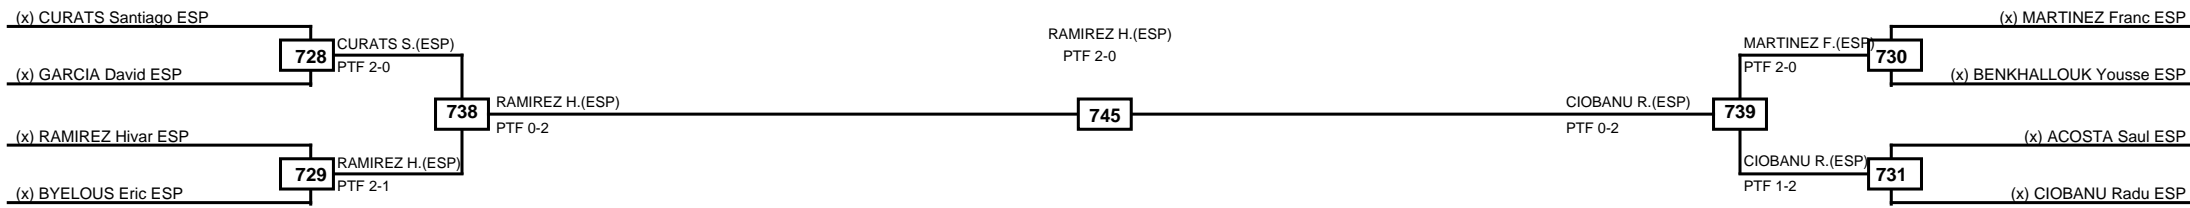

Quarterfinals Semifinals

Final

Semifinals

Quarterfinals

Classification
1 RAMIREZ Hivar ESP
2 CIOBANU Radu ESP
3 MARTINEZ Franc ESP
3 CURATS Santiago ESP

LEGEND RSC: Win by Referee stops contest   PTF: Win by Point gap   SUP: Win by Superiority   DSQ: Win by Disqualification   DQB: Win by Disqualification for Unsportsmanlike behavior   DWR: Win by double Withdrawal   R: Round
(x)Seed   PFT: Win by Final score   GDP: Win by Golden points   WDR: Win by Withdrawal   PUN: Win by Punitive declaration   DDB: Double disqualification for Unsportsmanlike behavior   DDQ: Double Disqualification