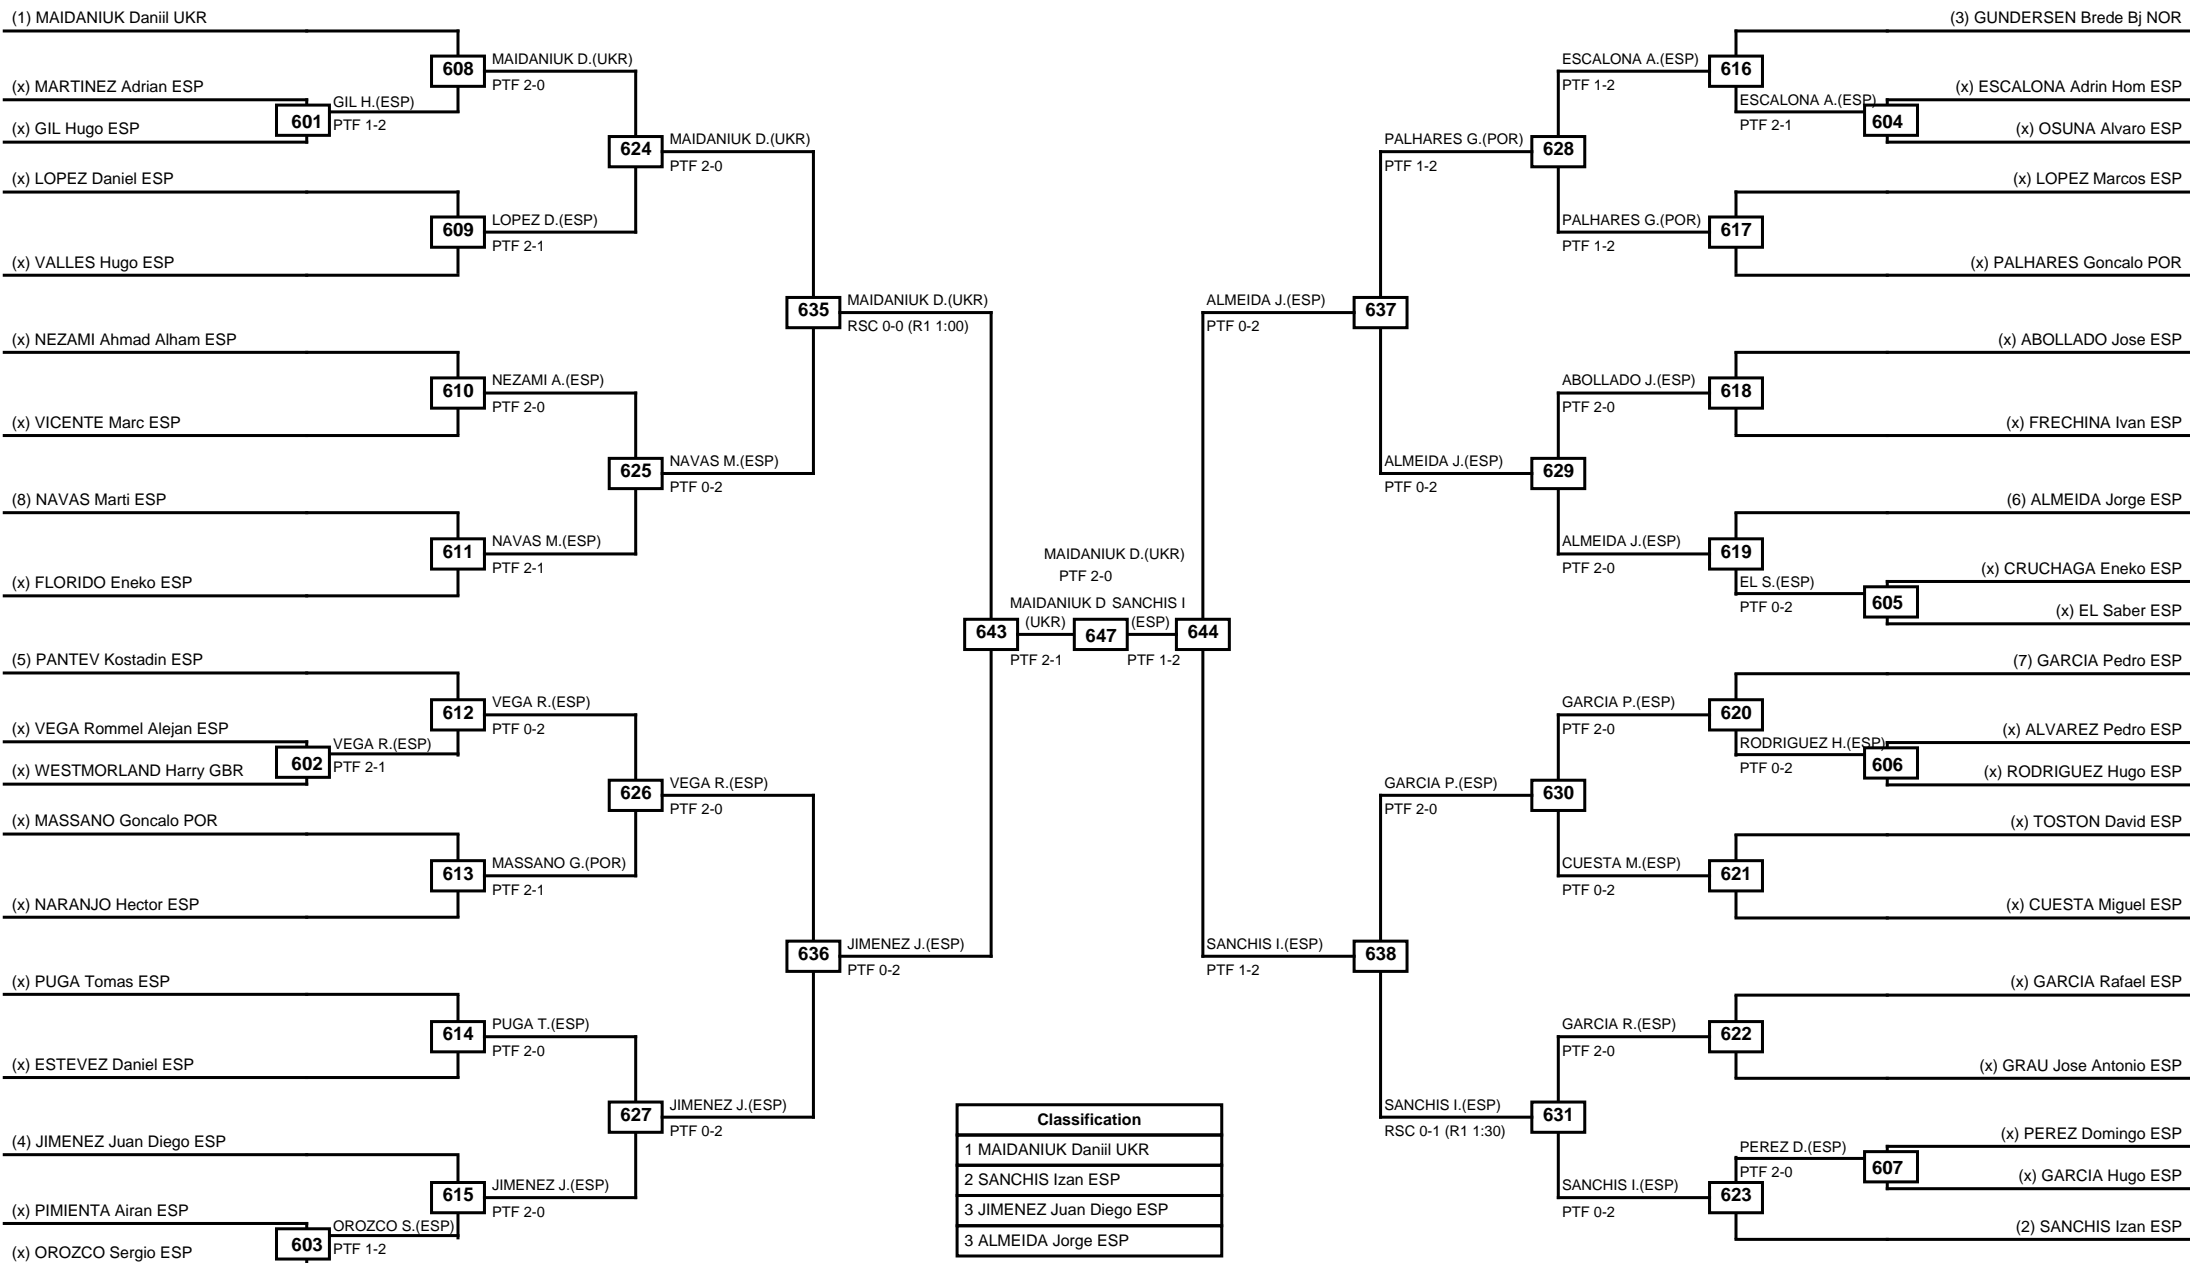

Round of 64   Round of 32   Round of 16   Quarterfinals   Semifinals   Final   Semifinals   Quarterfinals   Round of 16   Round of 32   Round of 64

LEGEND   RSC: Win by Referee stops contest   PTG: Win by Point gap   SUP: Win by Superiority   DSQ: Win by Disqualification   DQB: Win by Disqualification for Unsportsmanlike behavior   DWR: Win by double Withdrawal   R: Round
(x)Seed   PFT: Win by Final score   GDP: Win by Golden points   WDR: Win by Withdrawal   PUN: Win by Punitive declaration   DDB: Double disqualification for Unsportsmanlike behavior   DDQ: Double Disqualification