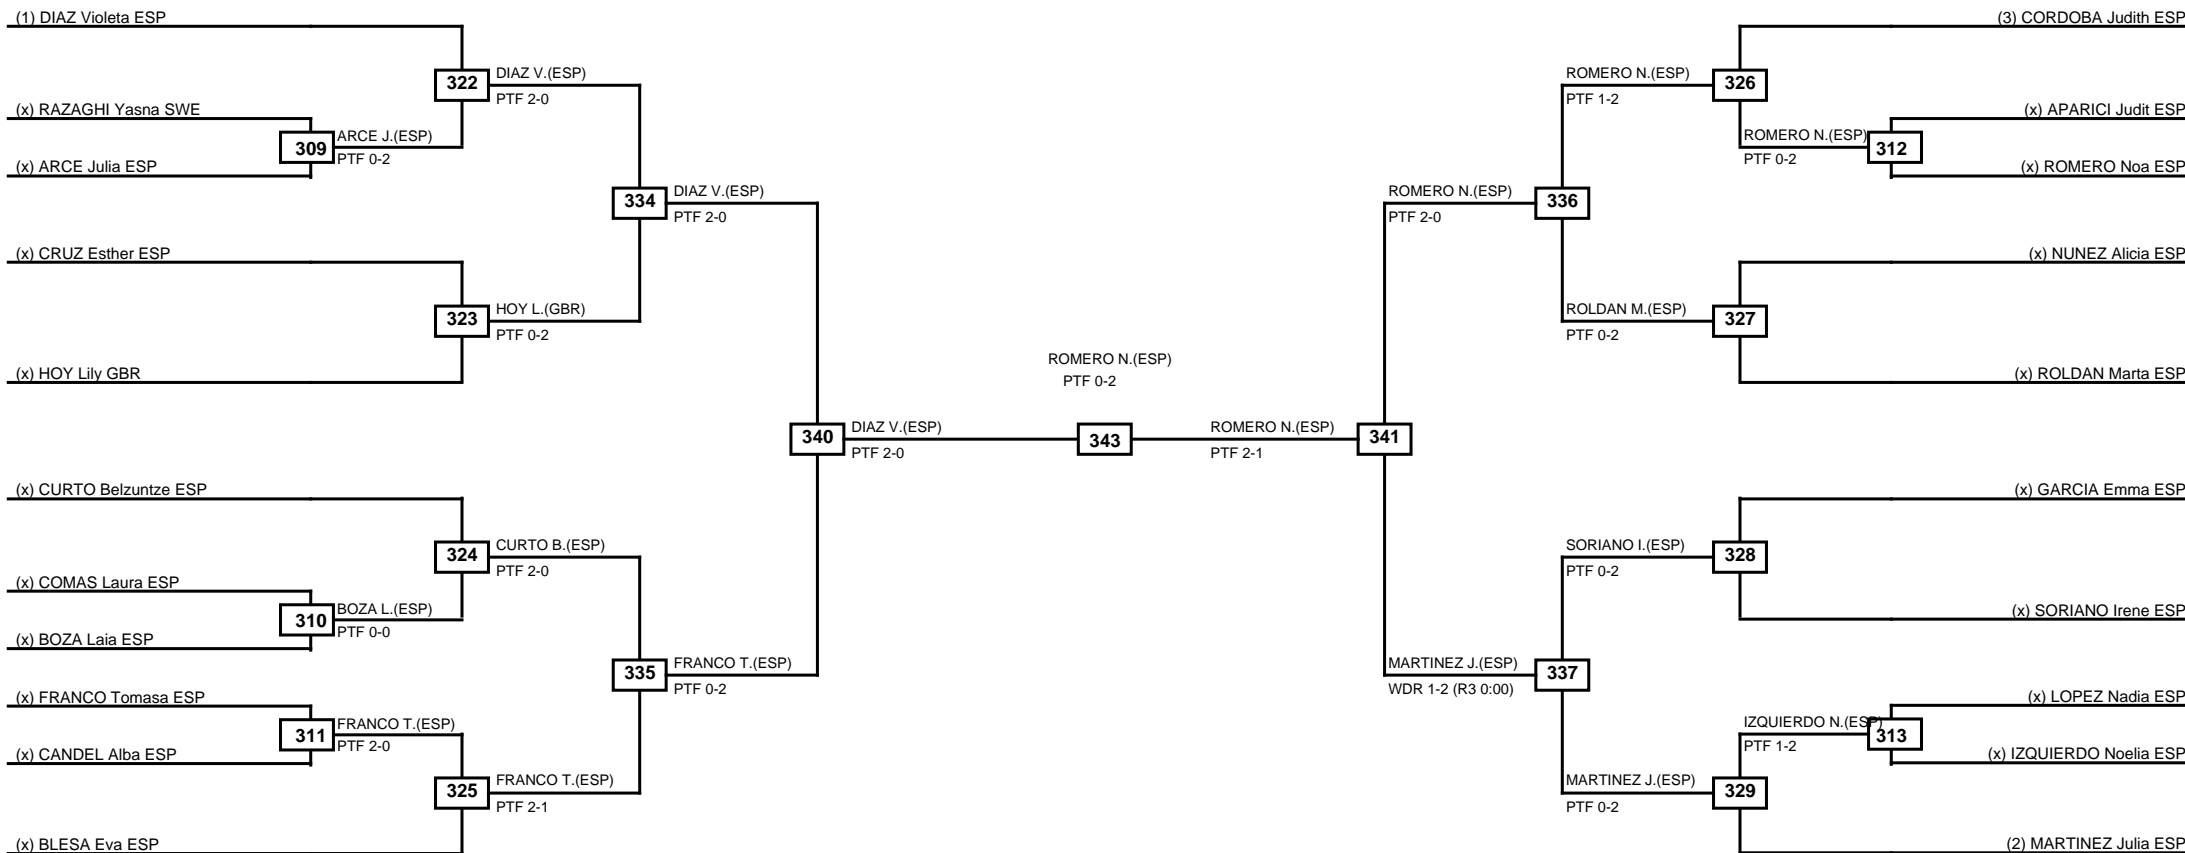

Round of 32   Round of 16   Quarterfinals   Semifinals   Final   Semifinals   Quarterfinals   Round of 16   Round of 32

Classification
1 ROMERO Noa ESP
2 DIAZ Violeta ESP
3 MARTINEZ Julia ESP
3 FRANCO Tomasa ESP

LEGEND RSC: Win by Referee stops contest   PTF: Win by Point gap   SUP: Win by Superiority   DSQ: Win by Disqualification   DQB: Win by Disqualification for Unsportsmanlike behavior   DWR: Win by double Withdrawal   R: Round
(x)Seed   PFT: Win by Final score   GDP: Win by Golden points   WDR: Win by Withdrawal   PUN: Win by Punitive declaration   DDB: Double disqualification for Unsportsmanlike behavior   DDQ: Double Disqualification