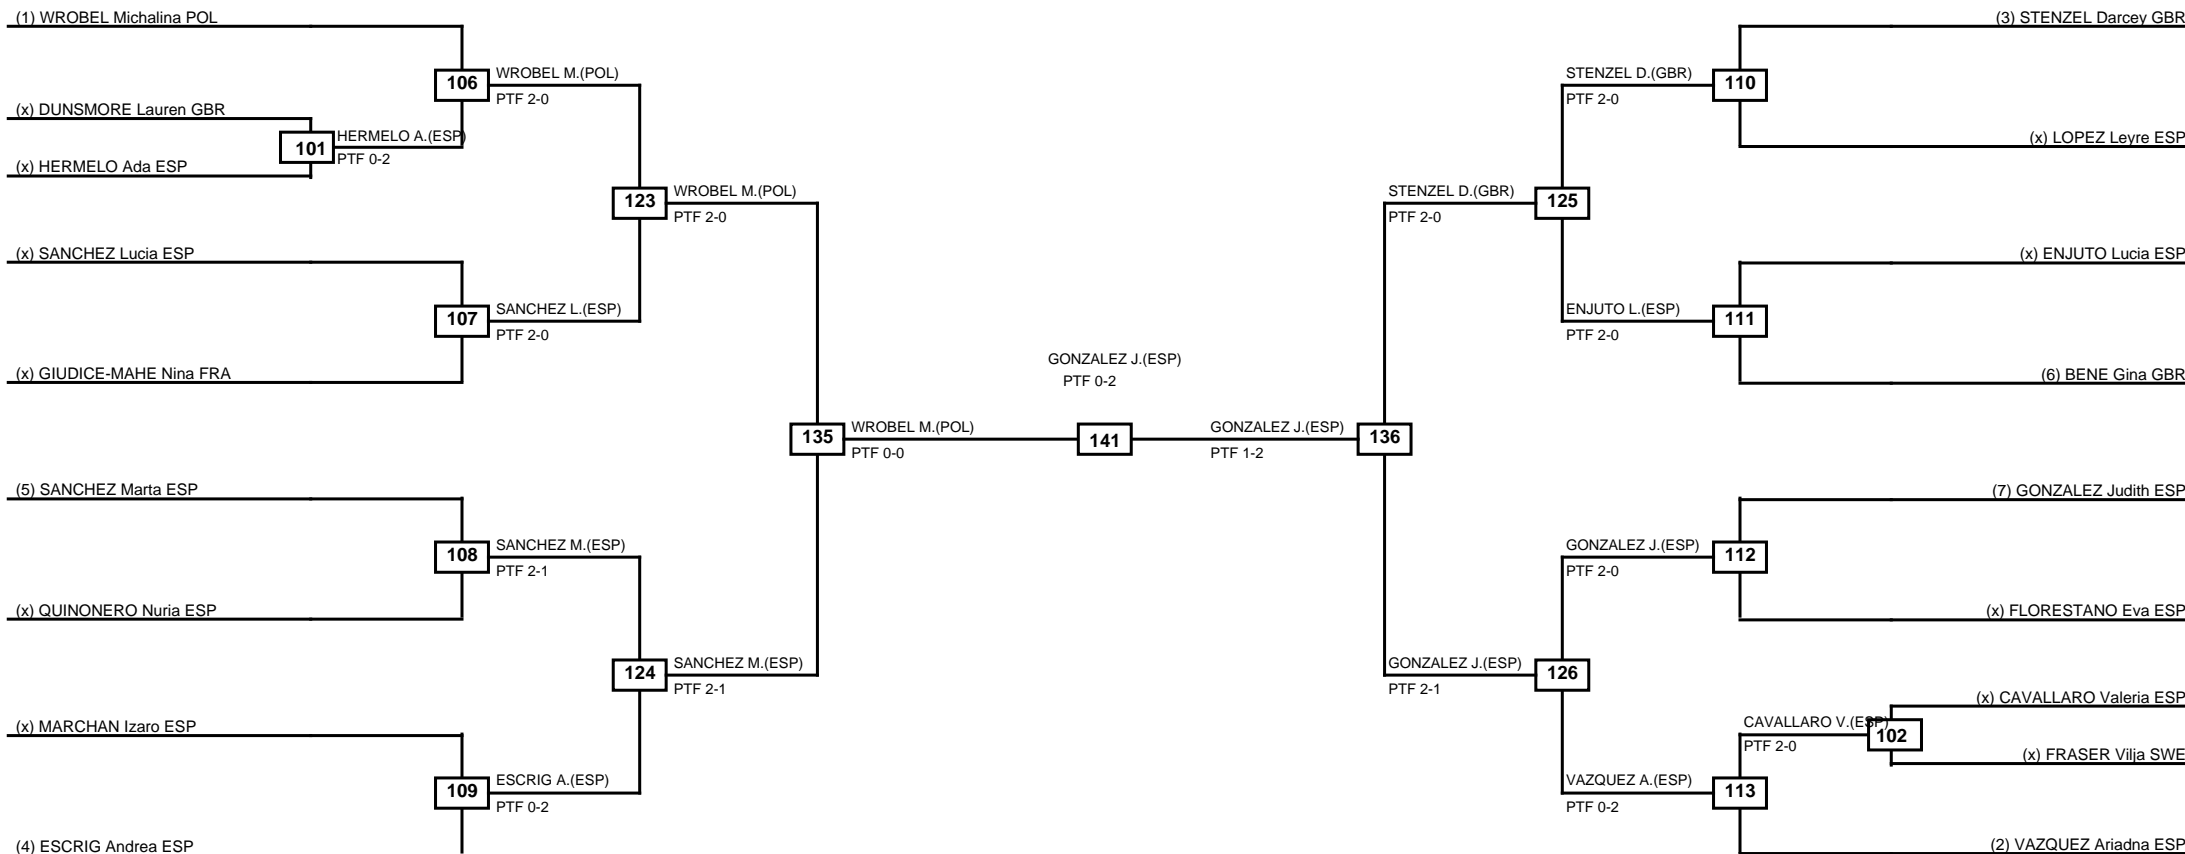

Round of 32   Round of 16   Quarterfinals   Semifinals   Final   Semifinals   Quarterfinals   Round of 16   Round of 32

Classification
1 GONZALEZ Judith ESP
2 WROBEL Michalina POL
3 STENZEL Darcey GBR
3 SANCHEZ Marta ESP

LEGEND RSC: Win by Referee stops contest   PTF: Win by Point gap   SUP: Win by Superiority   DSQ: Win by Disqualification   DQB: Win by Disqualification for Unsportsmanlike behavior   DWR: Win by double Withdrawal   R: Round
(x)Seed   PFT: Win by Final score   GDP: Win by Golden points   WDR: Win by Withdrawal   PUN: Win by Punitive declaration   DDB: Double disqualification for Unsportsmanlike behavior   DDQ: Double Disqualification