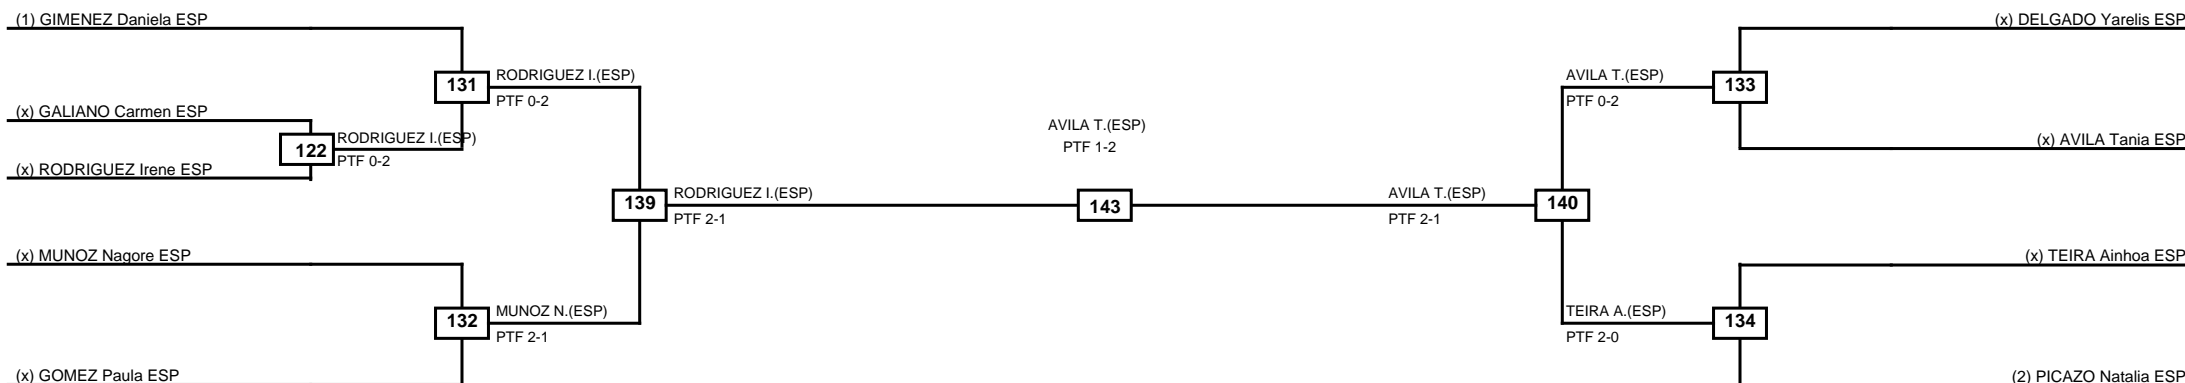

Quarterfinals Semifinals

Final

Semifinals

Quarterfinals

Classification
1 GARCIA Sofia ESP
2 OTERO Silvia ESP
3 RODRIGUEZ Irene ESP
3 ALONSO Alicia ESP

LEGEND RSC: Win by Referee stops contest PTG: Win by Point gap SUP: Win by Superiority DSQ: Win by Disqualification DQB: Win by Disqualification for Unsportsmanlike behavior DWR: Win by double Withdrawal R: Round
 (x)Seed PFT: Win by Final score GDP: Win by Golden points WDR: Win by Withdrawal PUN: Win by Punitive declaration DDB: Double disqualification for Unsportsmanlike behavior DDQ: Double Disqualification

Round of 16 Quarterfinals Semifinals

Final

Semifinals

Quarterfinals Round of 16

Classification
1 AVILA Tania ESP
2 RODRIGUEZ Irene ESP
3 MUNOZ Nagore ESP
3 TEIRA Ainhoa ESP

LEGEND RSC: Win by Referee stops contest PTG: Win by Point gap SUP: Win by Superiority DSQ: Win by Disqualification DQB: Win by Disqualification for Unsportsmanlike behavior DWR: Win by double Withdrawal R: Round
 (x)Seed PFT: Win by Final score GDP: Win by Golden points WDR: Win by Withdrawal PUN: Win by Punitive declaration DDB: Double disqualification for Unsportsmanlike behavior DDQ: Double Disqualification