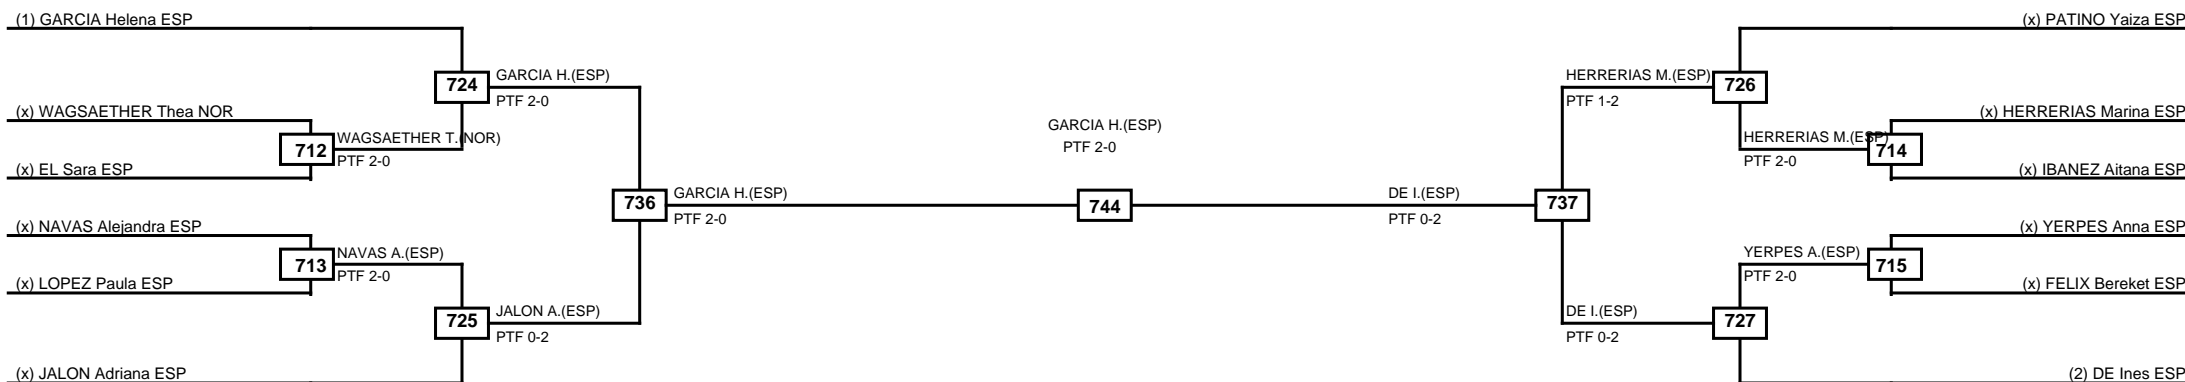

Round of 16   Quarterfinals   Semifinals   Final   Semifinals   Quarterfinals   Round of 16

Classification
1 GARCIA Helena ESP
2 DE BENITO GOMEZ Ines ESP
3 JALON Adriana ESP
3 HERRERIAS Marina ESP

LEGEND RSC: Win by Referee stops contest   PTG: Win by Point gap   SUP: Win by Superiority   DSQ: Win by Disqualification   DQB: Win by Disqualification for Unsportsmanlike behavior   DWR: Win by double Withdrawal   R: Round
(x)Seed   PFT: Win by Final score   GDP: Win by Golden points   WDR: Win by Withdrawal   PUN: Win by Punitive declaration   DDB: Double disqualification for Unsportsmanlike behavior   DDQ: Double Disqualification