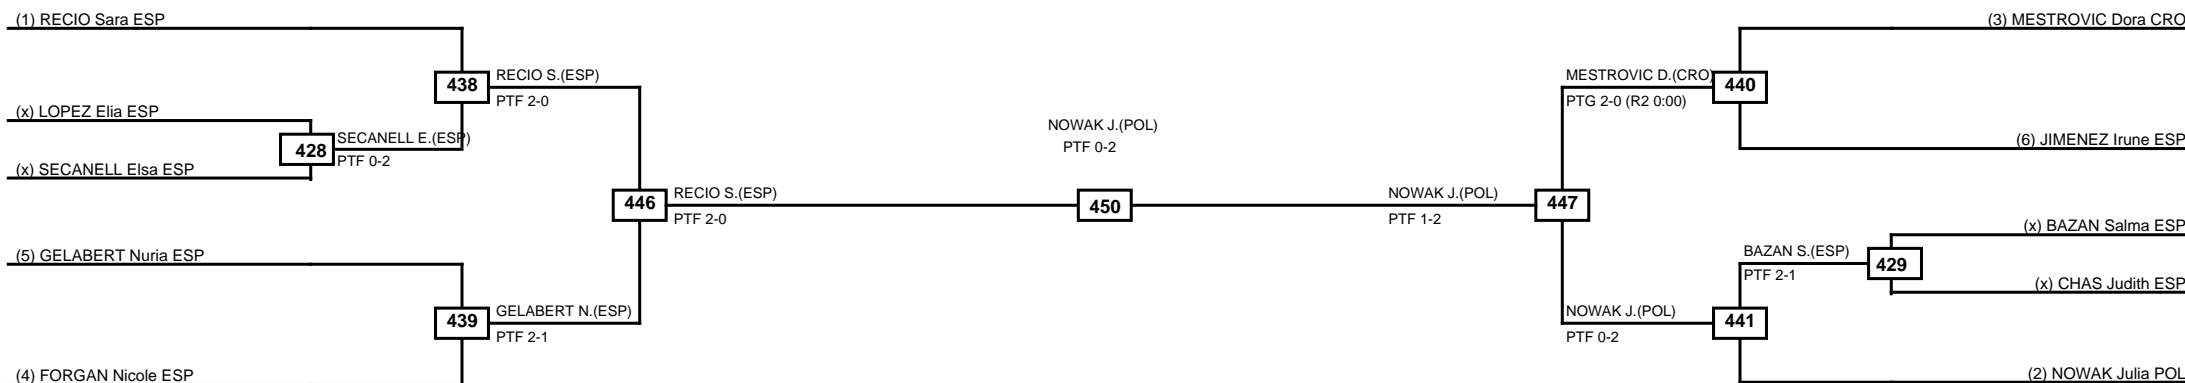

Round of 16   Quarterfinals   Semifinals   Final   Semifinals   Quarterfinals   Round of 16

Classification
1 NOWAK Julia POL
2 RECIO Sara ESP
3 GELABERT Nuria ESP
3 MESTROVIC Dora CRO

LEGEND RSC: Win by Referee stops contest   PTG: Win by Point gap   SUP: Win by Superiority   DSQ: Win by Disqualification   DQB: Win by Disqualification for Unsportsmanlike behavior   DWR: Win by double Withdrawal   R: Round
(x)Seed   PFT: Win by Final score   GDP: Win by Golden points   WDR: Win by Withdrawal   PUN: Win by Punitive declaration   DDB: Double disqualification for Unsportsmanlike behavior   DDQ: Double Disqualification