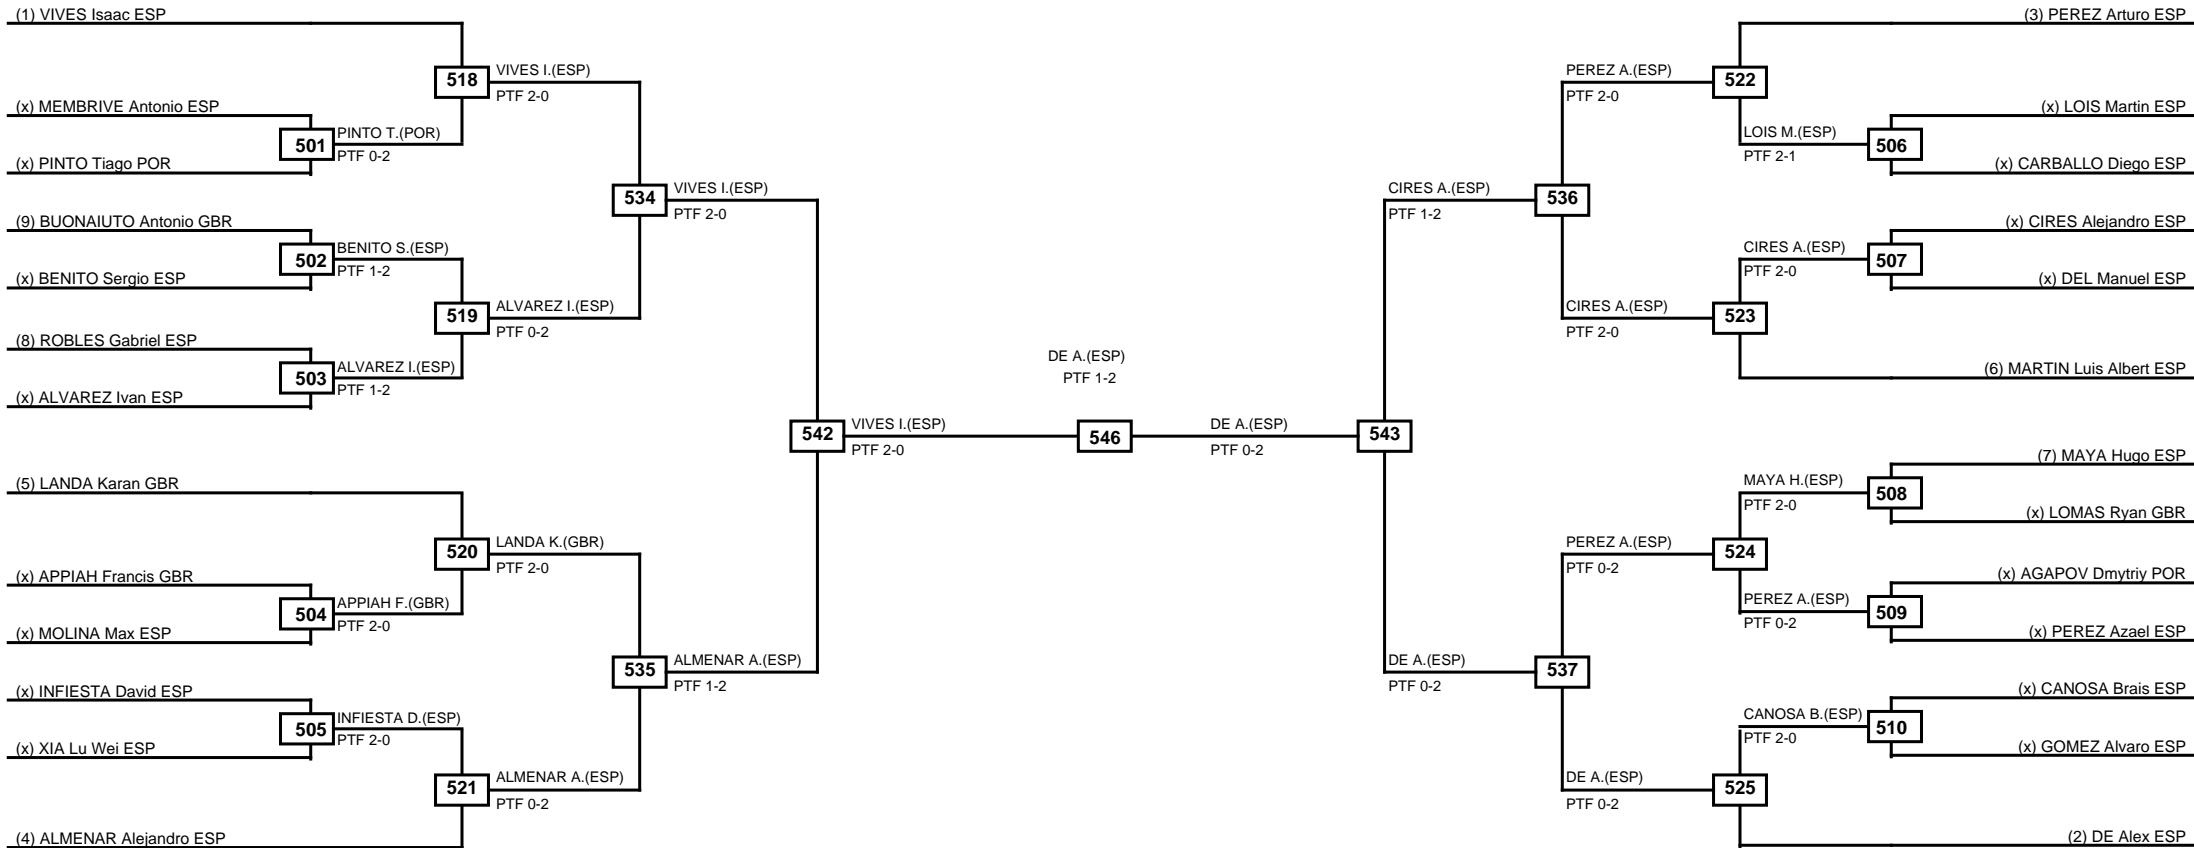

Round of 32
Round of 16
Quarterfinals
Semifinals
Final
Semifinals
Quarterfinals
Round of 16
Round of 32

Classification
1 DE Alex ESP
2 VIVES I. (ESP)
3 ALMENAR Alejandro ESP
3 CIRES Alejandro ESP

LEGEND	RSC: Win by Referee stops contest	PTG: Win by Point gap	SUP: Win by Superiority	DSQ: Win by Disqualification	DQB: Win by Disqualification for Unsportsmanlike behavior	DWR: Win by double Withdrawal	R: Round
(x)Seed	PFT: Win by Final score	GDP: Win by Golden points	WDR: Win by Withdrawal	PUN: Win by Punitive declaration	DDB: Double disqualification for Unsportsmanlike behavior	DDQ: Double Disqualification