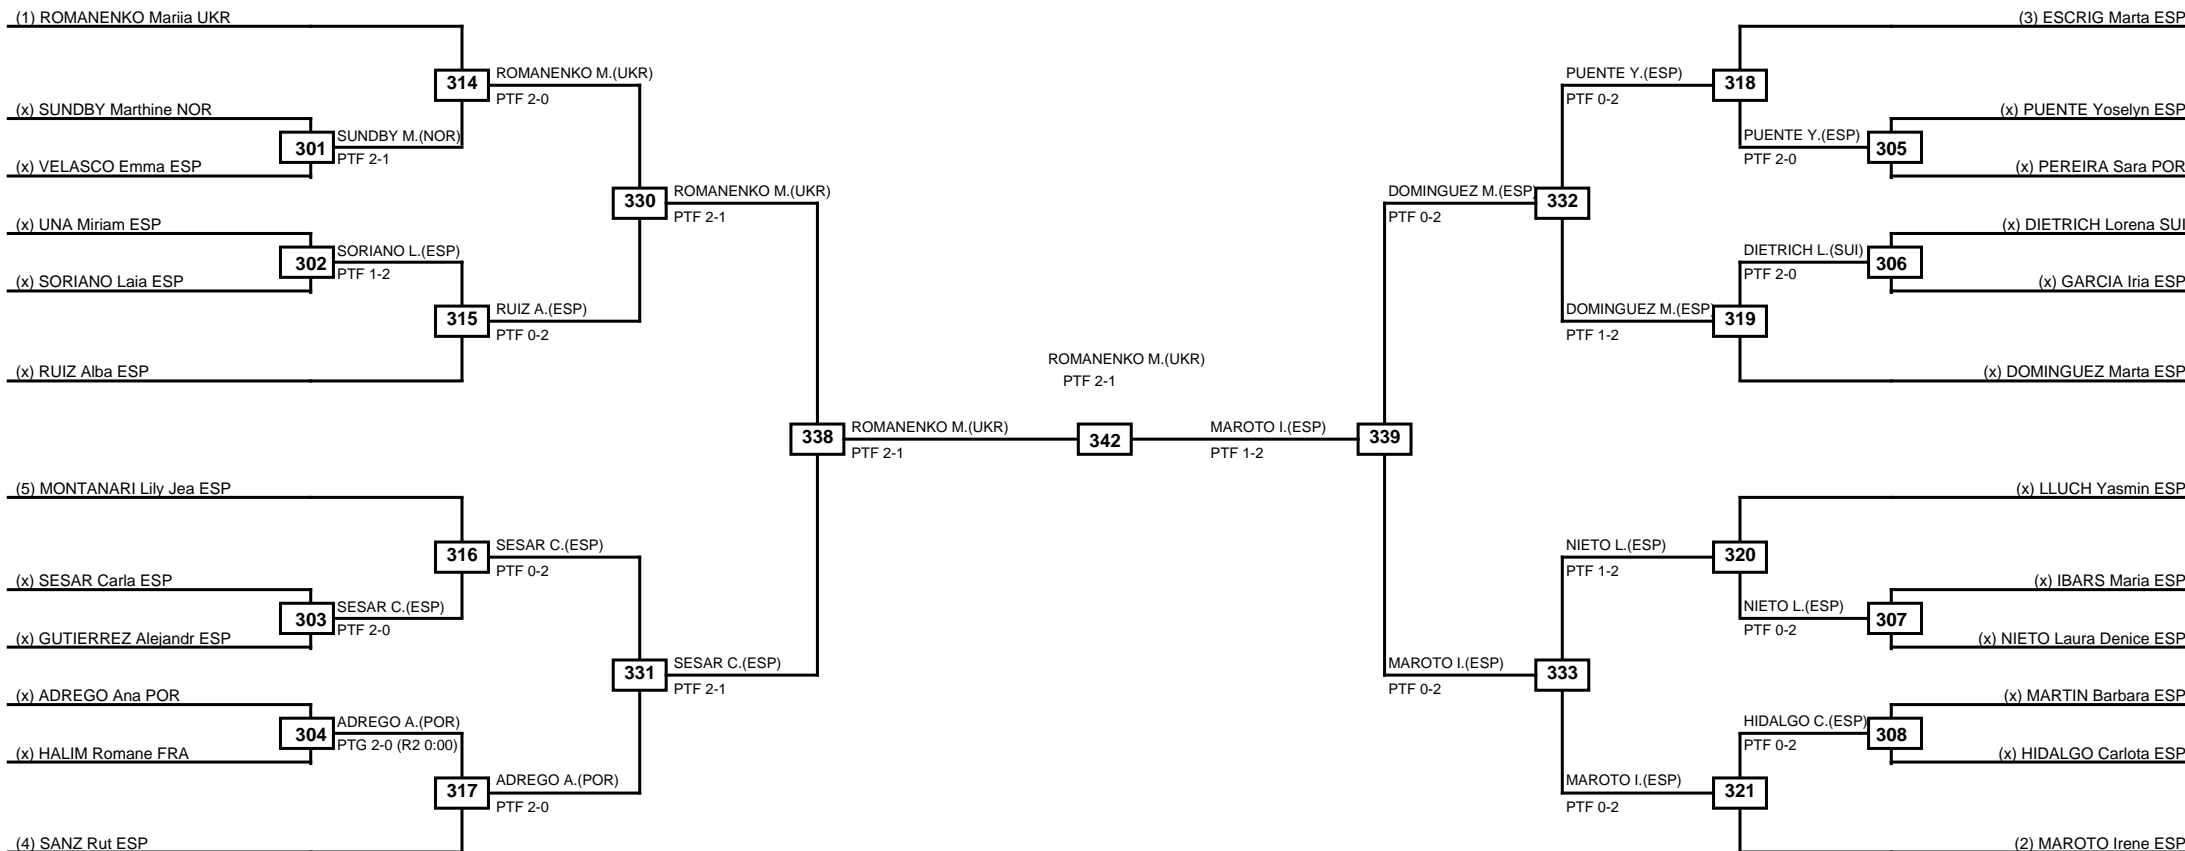

Round of 32   Round of 16   Quarterfinals   Semifinals   Final   Semifinals   Quarterfinals   Round of 16   Round of 32

Classification
1 ROMANENKO Mariia UKR
2 MAROTO Irene ESP
3 SESAR Carla ESP
3 DOMINGUEZ Marta ESP

LEGEND RSC: Win by Referee stops contest   PTF: Win by Point gap   SUP: Win by Superiority   DSQ: Win by Disqualification   DQB: Win by Disqualification for Unsportsmanlike behavior   DWR: Win by double Withdrawal   R: Round
(x)Seed   PFT: Win by Final score   GDP: Win by Golden points   WDR: Win by Withdrawal   PUN: Win by Punitive declaration   DDB: Double disqualification for Unsportsmanlike behavior   DDQ: Double Disqualification