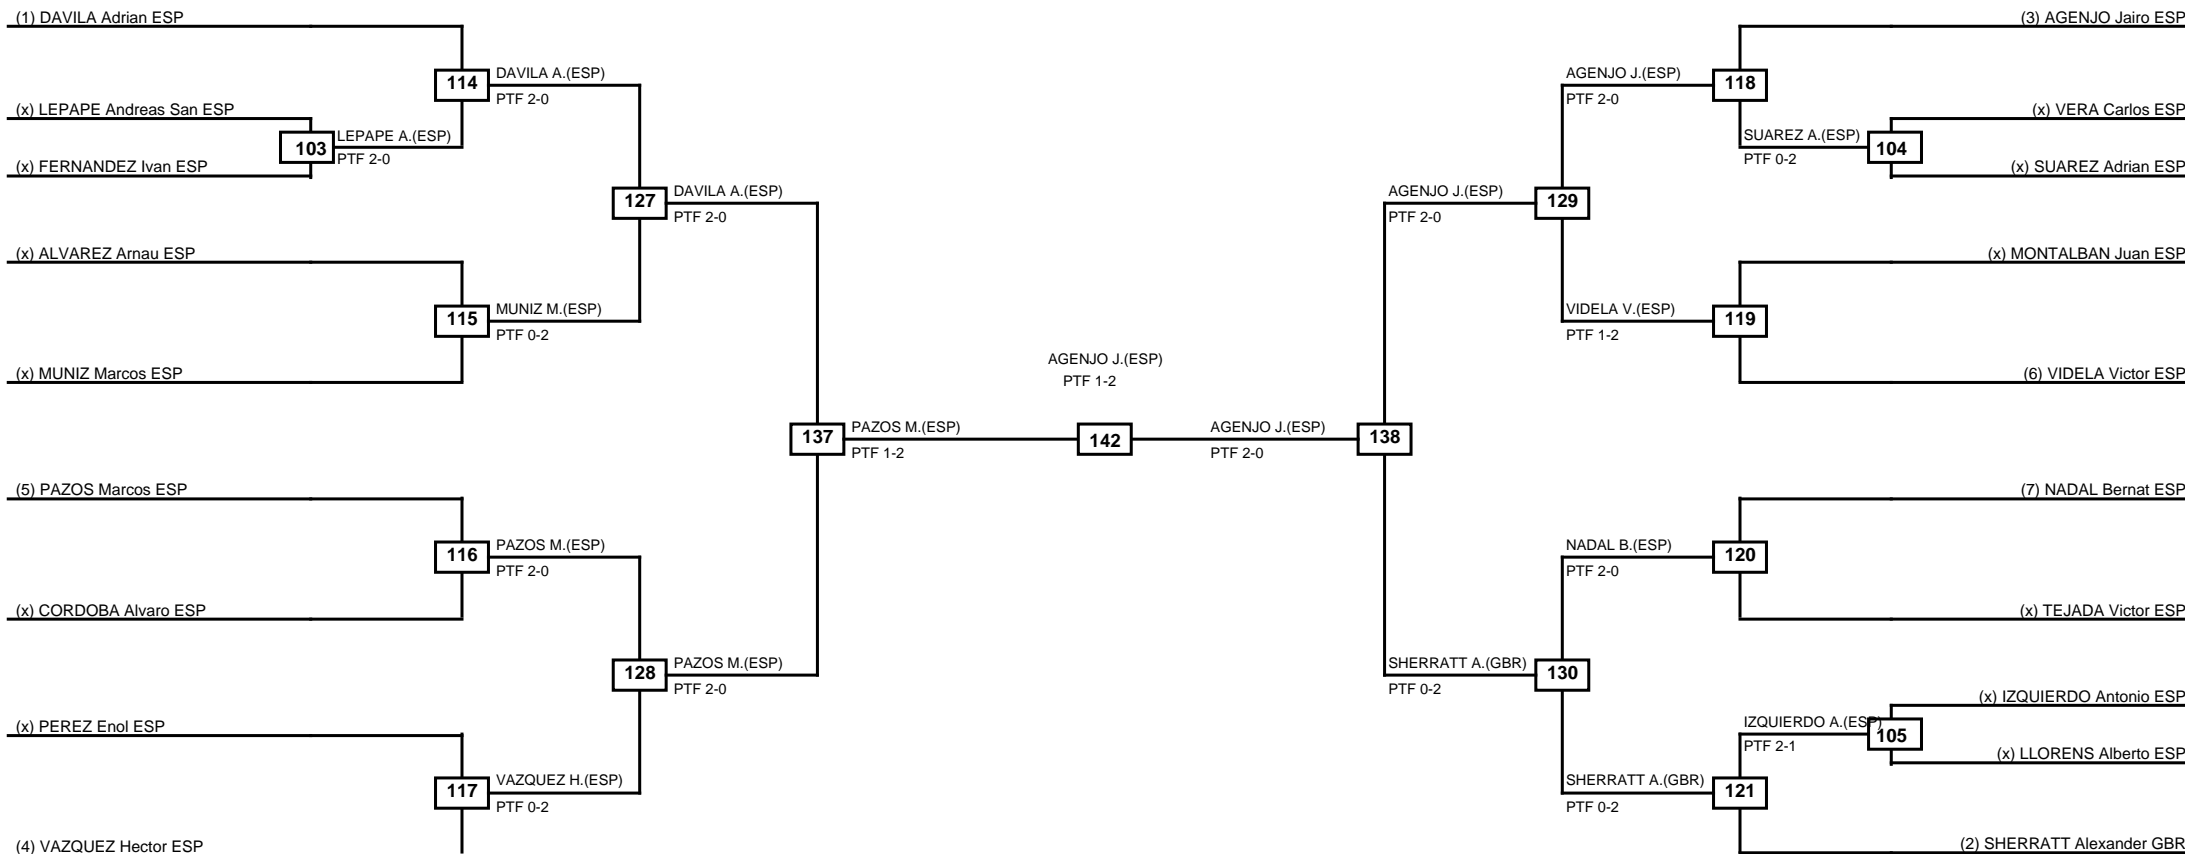

Round of 32   Round of 16   Quarterfinals   Semifinals   Final   Semifinals   Quarterfinals   Round of 16   Round of 32

Classification
1 AGENJO Jairo ESP
2 PAZOS Marcos ESP
3 DAVILA Adrian ESP
3 SHERRATT Alexander GBR

LEGEND RSC: Win by Referee stops contest   PTF: Win by Point gap   SUP: Win by Superiority   DSQ: Win by Disqualification   DQB: Win by Disqualification for Unsportsmanlike behavior   DWR: Win by double Withdrawal   R: Round
(x)Seed   PFT: Win by Final score   GDP: Win by Golden points   WDR: Win by Withdrawal   PUN: Win by Punitive declaration   DDB: Double disqualification for Unsportsmanlike behavior   DDQ: Double Disqualification