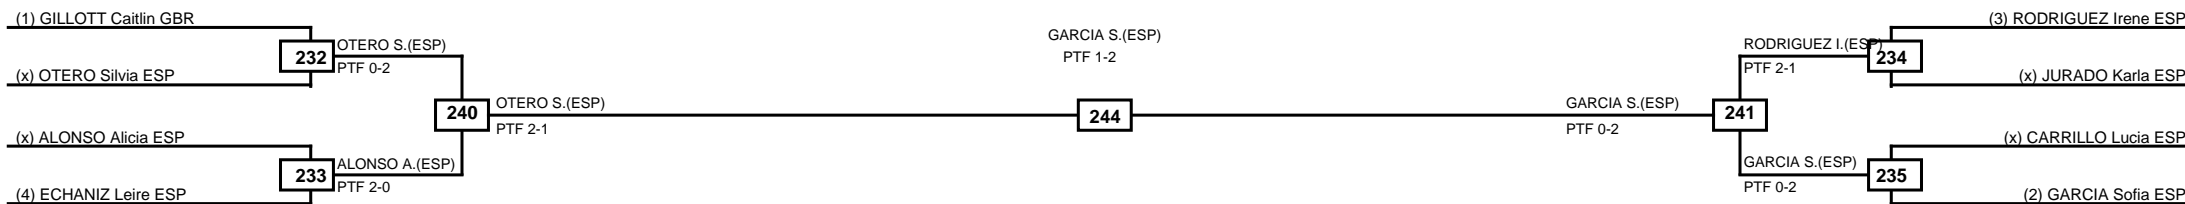

Quarterfinals Semifinals

Final

Semifinals

Quarterfinals

Classification
1 GARCIA Sofia ESP
2 OTERO Silvia ESP
3 RODRIGUEZ Irene ESP
3 ALONSO Alicia ESP

LEGEND RSC: Win by Referee stops contest PTG: Win by Point gap SUP: Win by Superiority DSQ: Win by Disqualification DQB: Win by Disqualification for Unsportsmanlike behavior DWR: Win by double Withdrawal R: Round
(x)Seed PFT: Win by Final score GDP: Win by Golden points WDR: Win by Withdrawal PUN: Win by Punitive declaration DDB: Double disqualification for Unsportsmanlike behavior DDQ: Double Disqualification