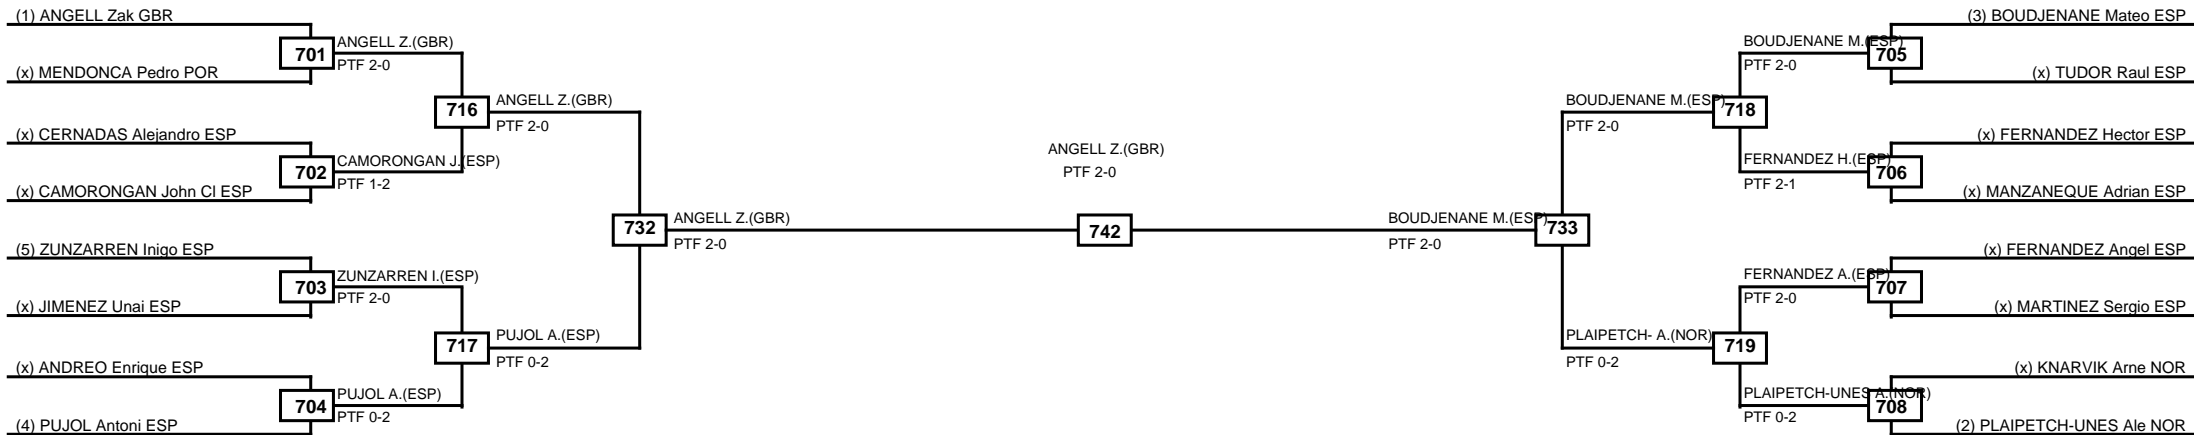

Round of 16 Quarterfinals Semifinals

Final

Semifinals

Quarterfinals Round of 16

Classification
1 ANGELL Zak GBR
2 BOUDJENANE Mateo ESP
3 PUJOL Antoni ESP
3 PLAIPETCH-UNES Alexander NOR

LEGEND RSC: Win by Referee stops contest   PTG: Win by Point gap   SUP: Win by Superiority   DSQ: Win by Disqualification   DQB: Win by Disqualification for Unsportsmanlike behavior   DWR: Win by double Withdrawal   R: Round
(x)Seed   PFT: Win by Final score   GDP: Win by Golden points   WDR: Win by Withdrawal   PUN: Win by Punitive declaration   DDB: Double disqualification for Unsportsmanlike behavior   DDQ: Double Disqualification