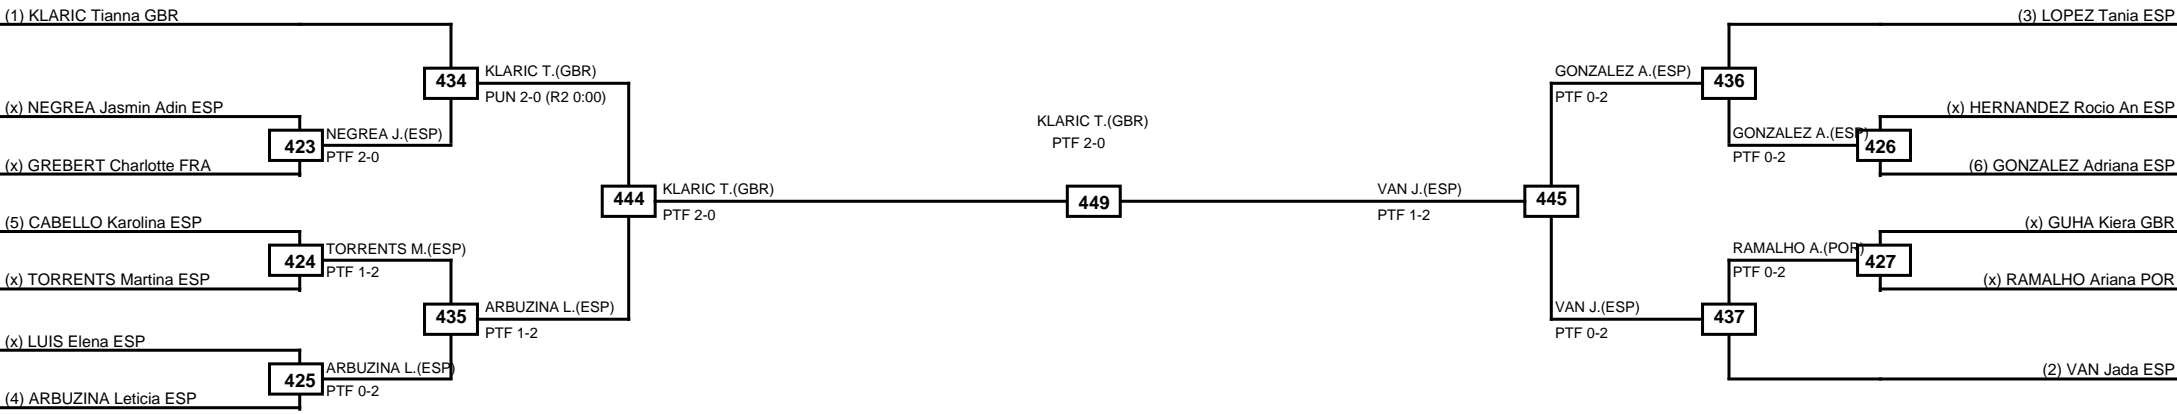

Round of 16 Quarterfinals Semifinals

Final

Semifinals

Quarterfinals Round of 16

Classification
1 MORENO Lena ESP
2 PEREZ Idaira ESP
3 VALLO Ane ESP
3 REY Alba ESP

LEGEND RSC: Win by Referee stops contest PTG: Win by Point gap SUP: Win by Superiority DSQ: Win by Disqualification DQB: Win by Disqualification for Unsportsmanlike behavior DWR: Win by double Withdrawal R: Round
 (x)Seed PFT: Win by Final score GDP: Win by Golden points WDR: Win by Withdrawal PUN: Win by Punitive declaration DDB: Double disqualification for Unsportsmanlike behavior DDQ: Double Disqualification

Round of 16	Quarterfinals	Semifinals	Final	Semifinals	Quarterfinals	Round of 16
-------------	---------------	------------	-------	------------	---------------	-------------

Classification
1 KLARIC Tianna GBR
2 VAN Jada ESP
3 ARBUZINA Leticia ESP
3 GONZALEZ Adriana ESP