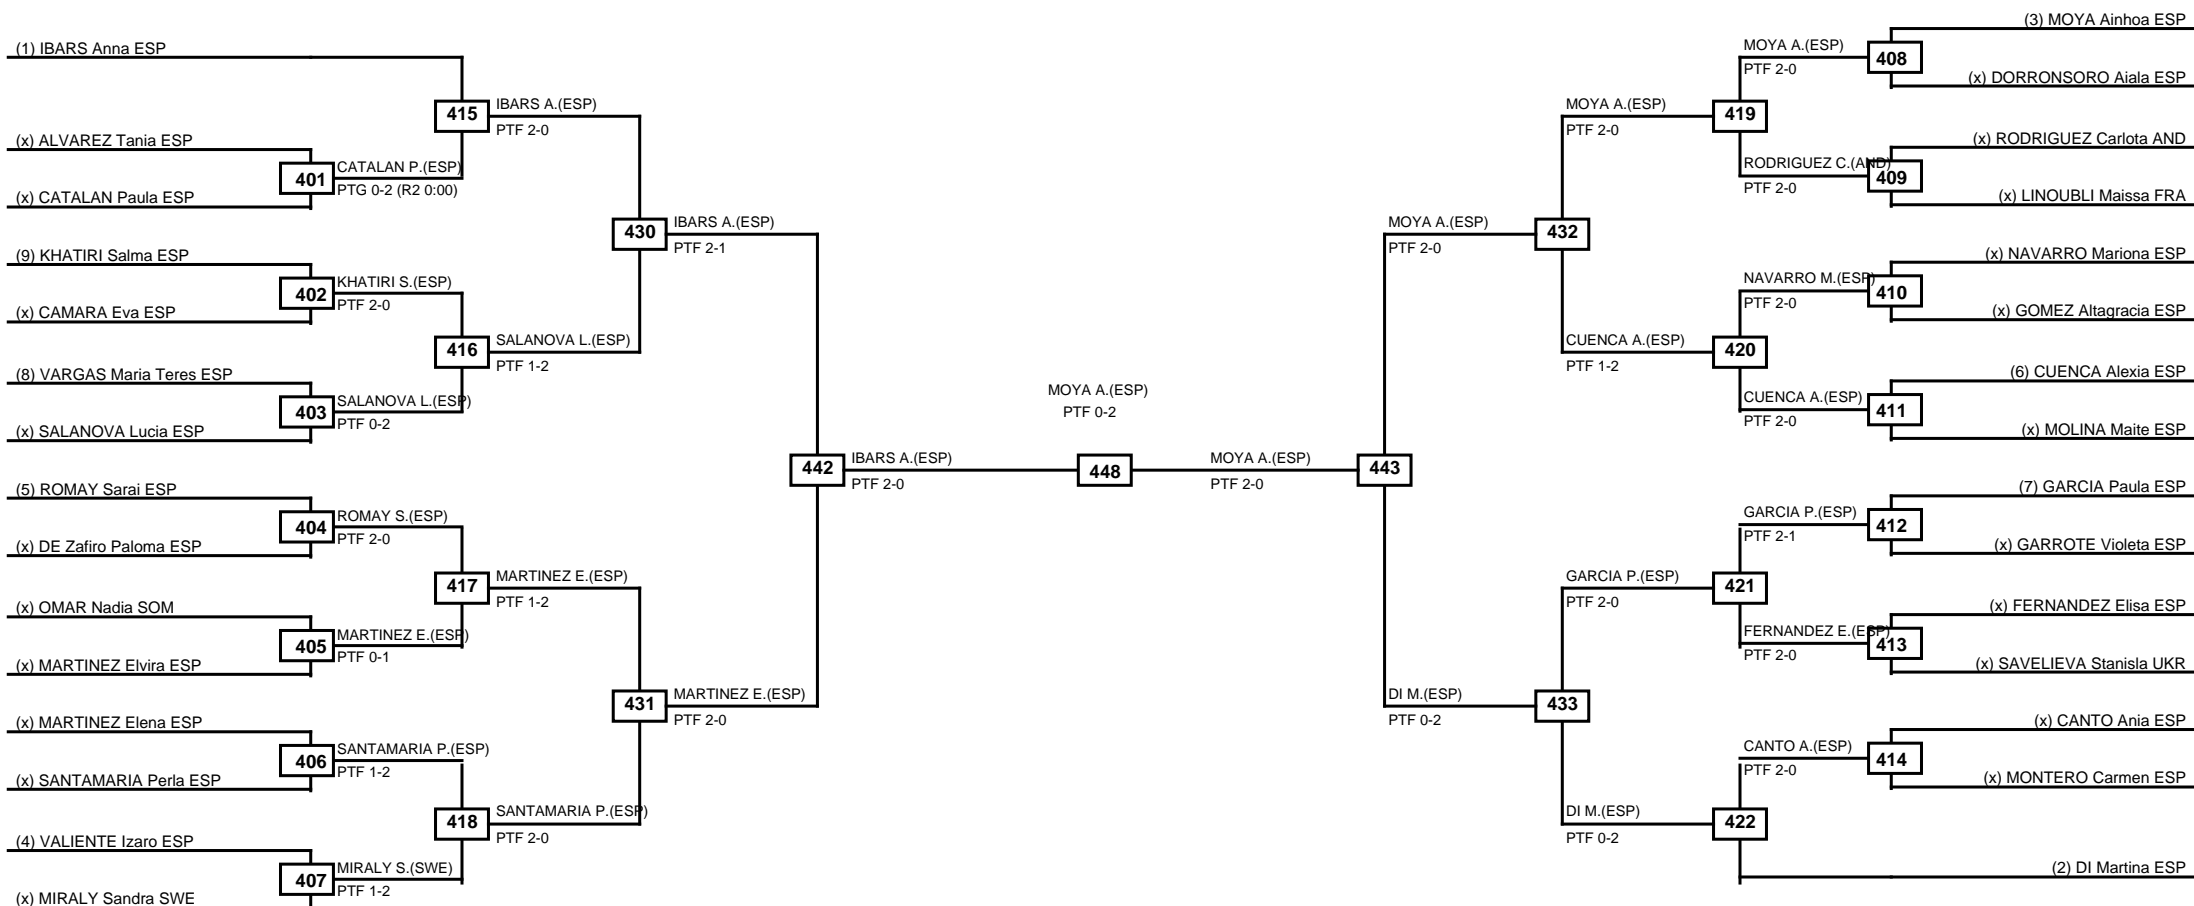

Round of 32   Round of 16   Quarterfinals   Semifinals   Final   Semifinals   Quarterfinals   Round of 16   Round of 32

Classification
1 MOYA Ainhoa ESP
2 IBARS Anna ESP
3 MARTINEZ Elvira ESP
3 DI Martina ESP

LEGEND RSC: Win by Referee stops contest   PTF: Win by Point gap   SUP: Win by Superiority   DSQ: Win by Disqualification   DQB: Win by Disqualification for Unsportsmanlike behavior   DWR: Win by double Withdrawal   R: Round
(x)Seed   PFT: Win by Final score   GDP: Win by Golden points   WDR: Win by Withdrawal   PUN: Win by Punitive declaration   DDB: Double disqualification for Unsportsmanlike behavior   DDQ: Double Disqualification