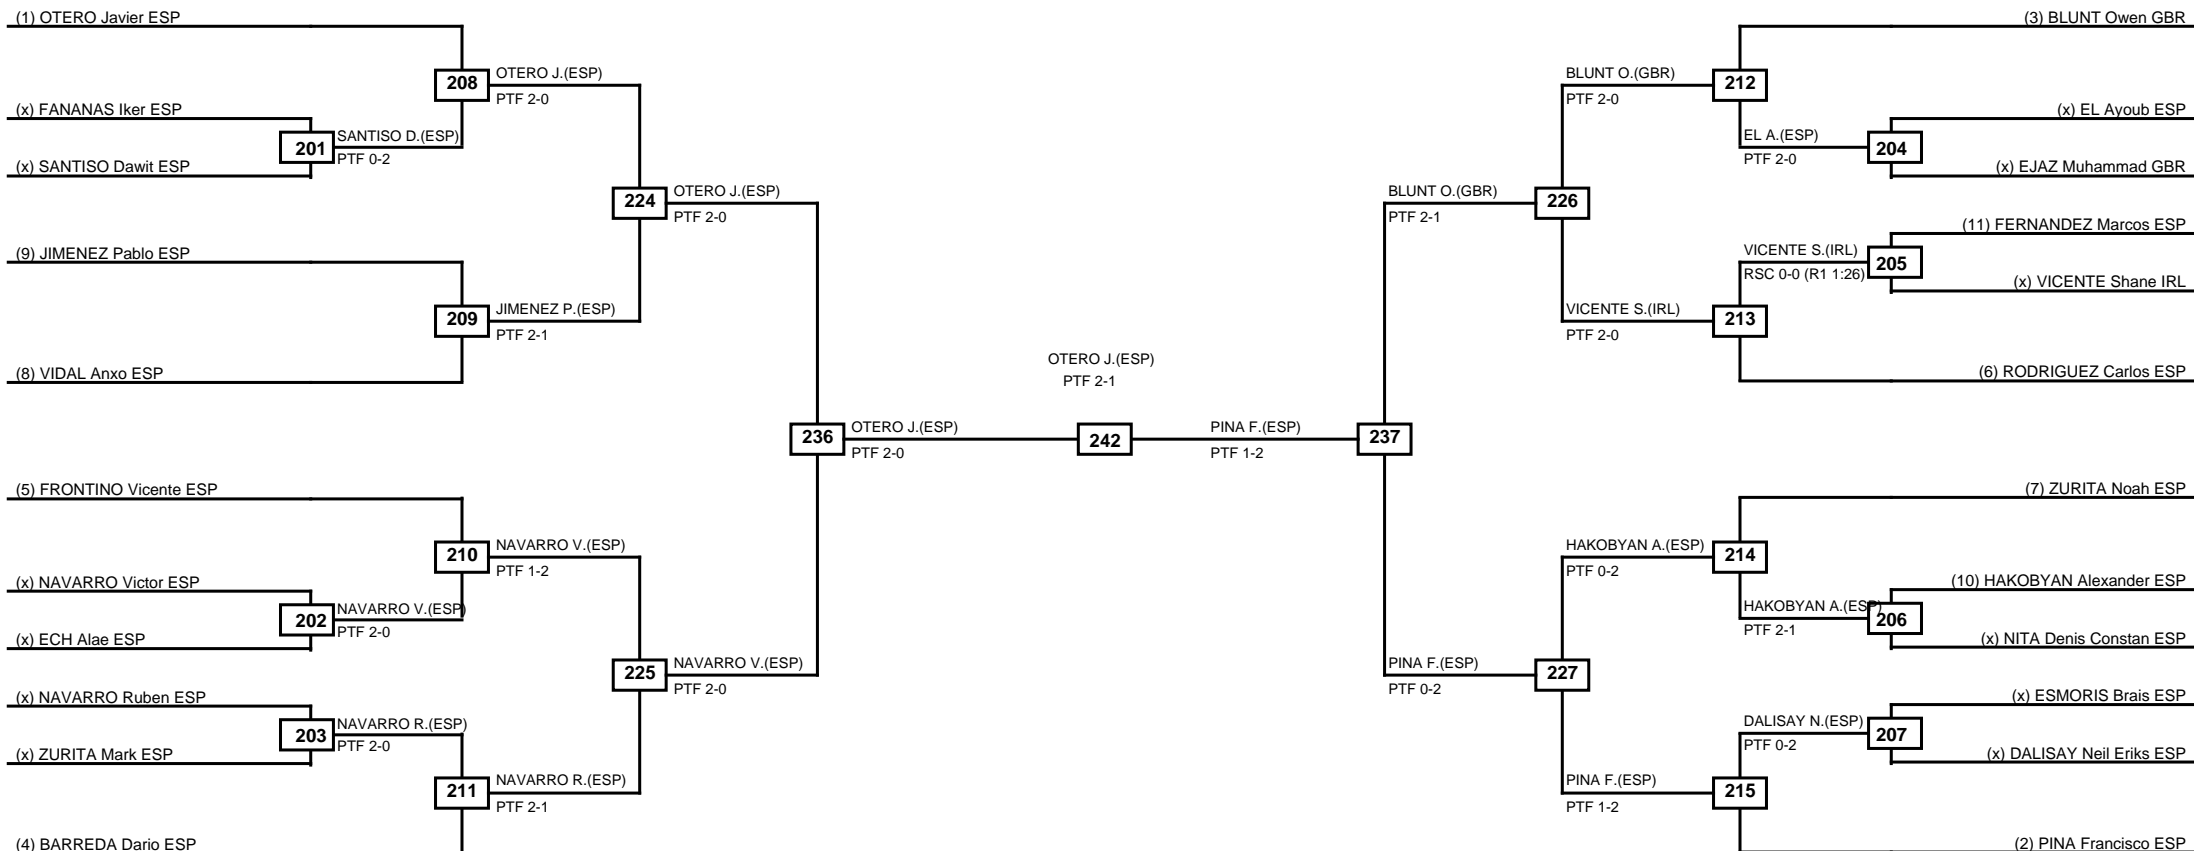

Round of 32   Round of 16   Quarterfinals   Semifinals   Final   Semifinals   Quarterfinals   Round of 16   Round of 32

Classification
1 OTERO Javier ESP
2 PINA Francisco ESP
3 NAVARRO Victor ESP
3 BLUNT Owen GBR

LEGEND RSC: Win by Referee stops contest   PTF: Win by Point gap   SUP: Win by Superiority   DSQ: Win by Disqualification   DQB: Win by Disqualification for Unsportsmanlike behavior   DWR: Win by double Withdrawal   R: Round
(x)Seed   PFT: Win by Final score   GDP: Win by Golden points   WDR: Win by Withdrawal   PUN: Win by Punitive declaration   DDB: Double disqualification for Unsportsmanlike behavior   DDQ: Double Disqualification