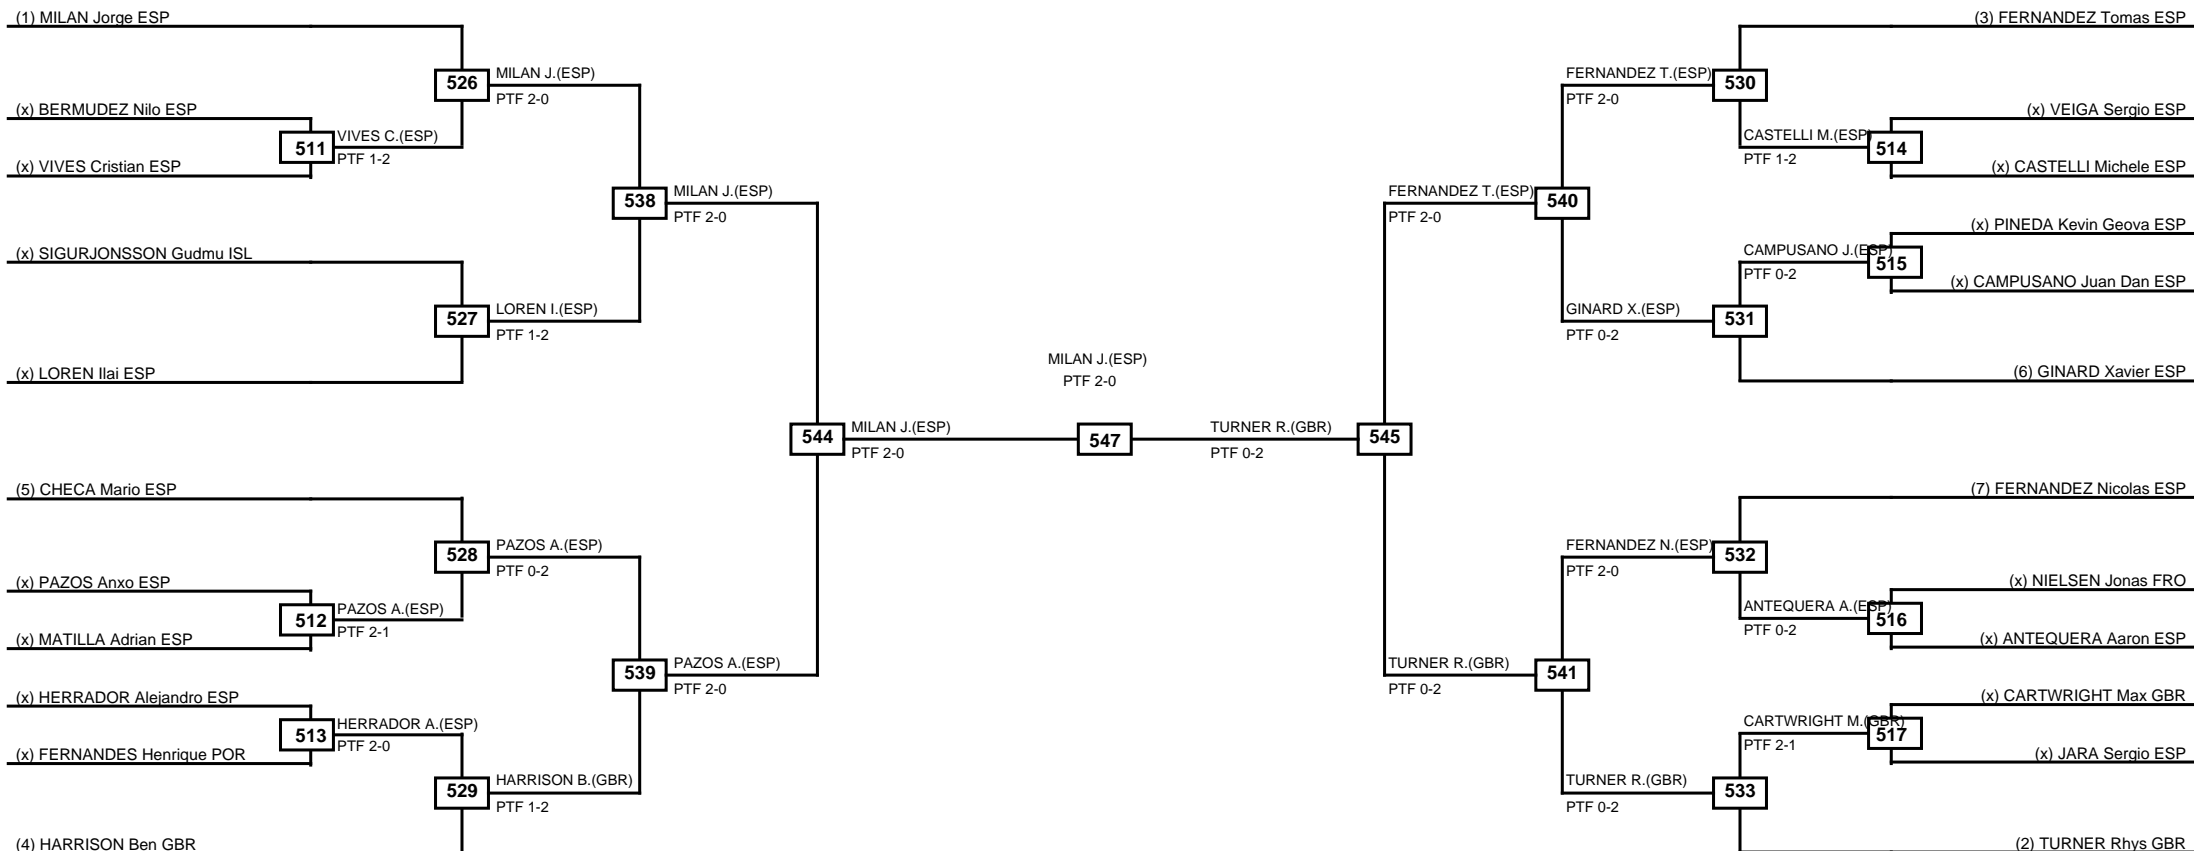

Round of 32   Round of 16   Quarterfinals   Semifinals   Final   Semifinals   Quarterfinals   Round of 16   Round of 32

Classification
1 MILAN Jorge ESP
2 TURNER Rhys GBR
3 PAZOS Anxo ESP
3 FERNANDEZ Tomas ESP

LEGEND RSC: Win by Referee stops contest   PTF: Win by Point gap   SUP: Win by Superiority   DSQ: Win by Disqualification   DQB: Win by Disqualification for Unsportsmanlike behavior   DWR: Win by double Withdrawal   R: Round
(x)Seed   PFT: Win by Final score   GDP: Win by Golden points   WDR: Win by Withdrawal   PUN: Win by Punitive declaration   DDB: Double disqualification for Unsportsmanlike behavior   DDQ: Double Disqualification