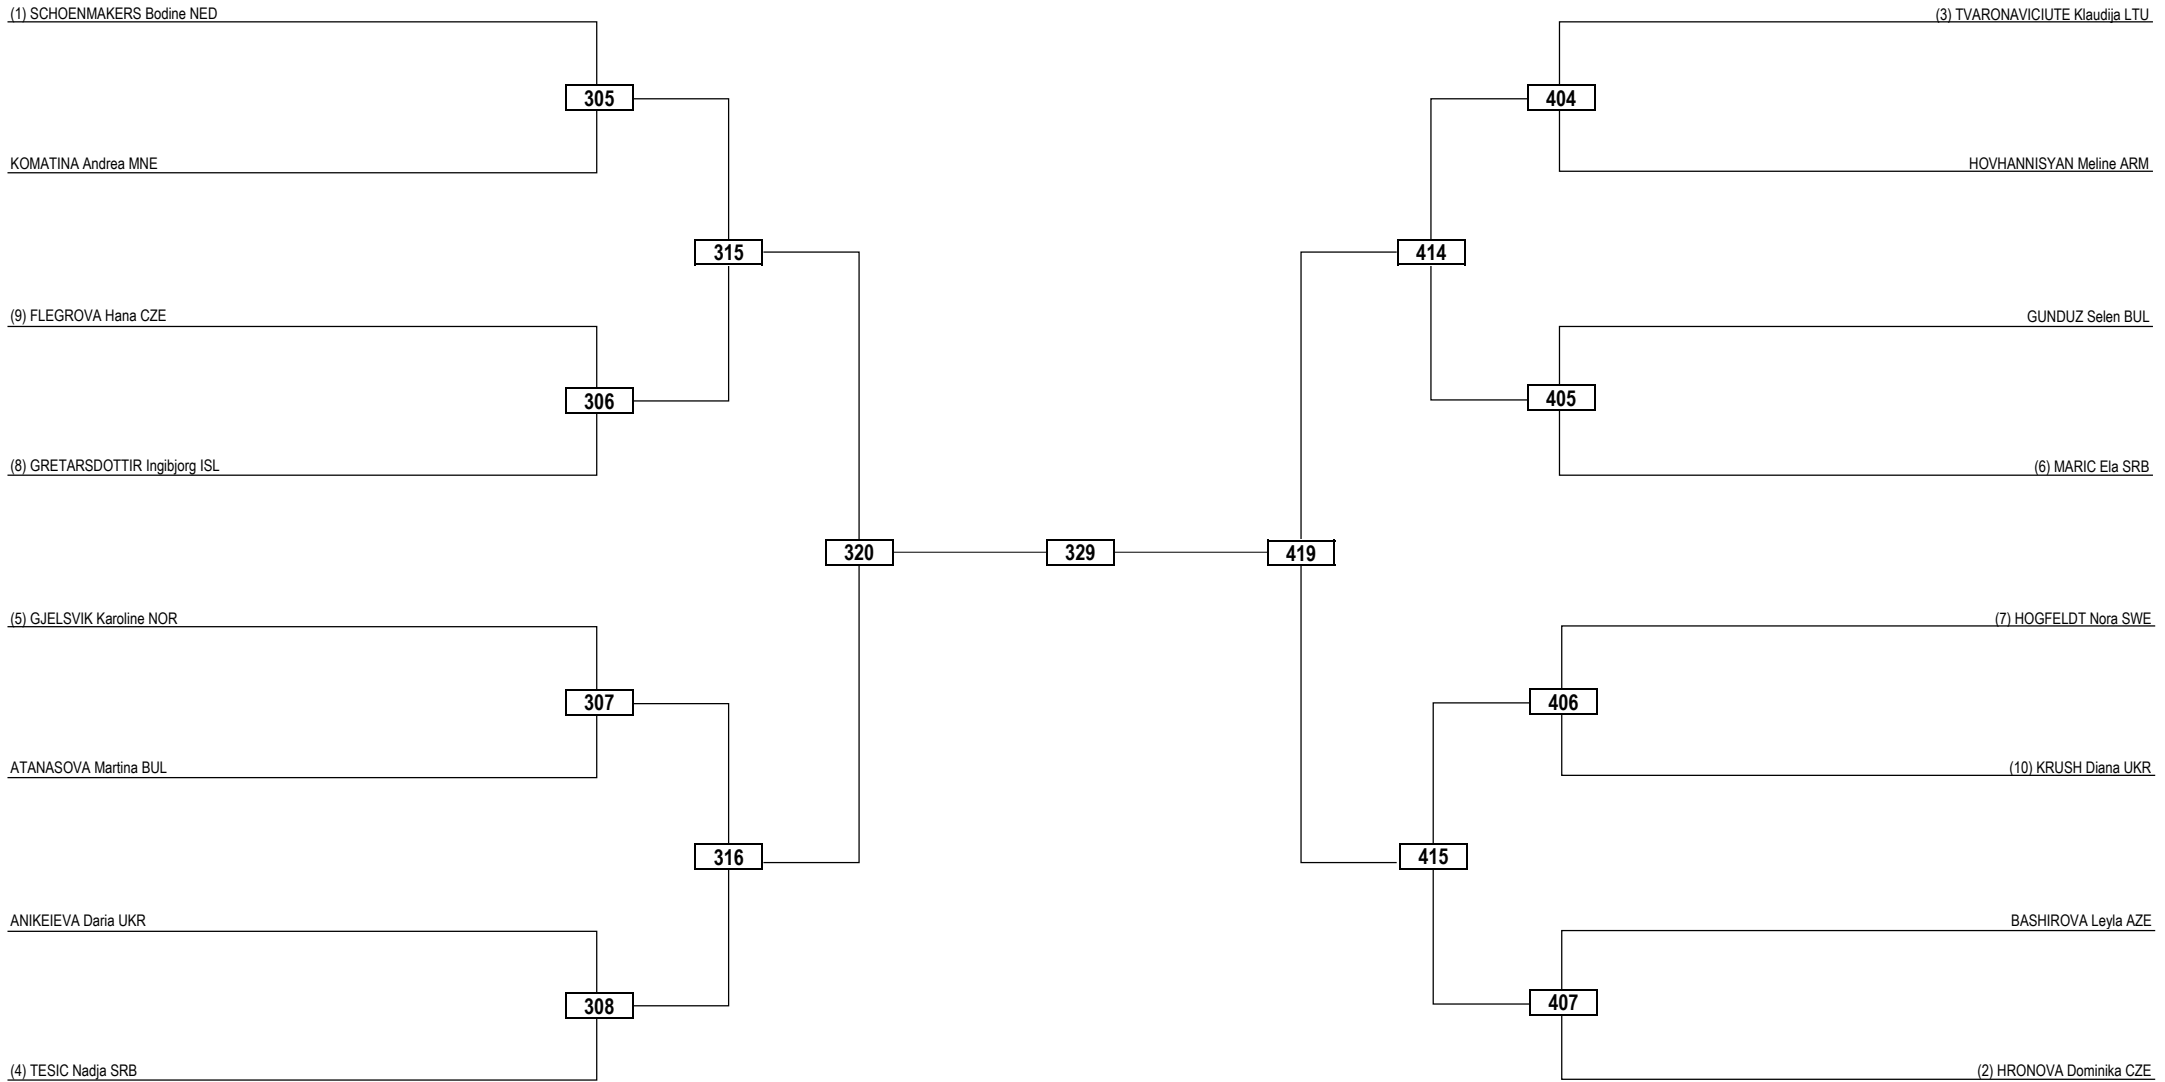

Round of 32   Round of 16   Quarterfinals   Semifinals   Final   Semifinals   Quarterfinals   Round of 16   Round of 32

**LEGEND** RSC: Win by Referee Stop the Contest   WDR: Win by Withdrawal   DQB: Win by Disqualification for unsportsmanlike behavior  
 (x) Seed   PTF: Win by Final Score   DSQ: Win by Disqualification   R: Round

Quarterfinals   Semifinals   Final   Semifinals   Quarterfinals

**LEGEND** RSC: Win by Referee Stop the Contest   WDR: Win by Withdrawal   DQB: Win by Disqualification for unsportsmanlike behavior  
 (x) Seed   PTF: Win by Final Score   DSQ: Win by Disqualification   R: Round

Round of 16    Quarterfinals    Semifinals    Final    Semifinals    Quarterfinals    Round of 16

**LEGEND** RSC: Win by Referee Stop the Contest    WDR: Win by Withdrawal    DQB: Win by Disqualification for unsportsmanlike behavior  
 (x) Seed    PTF: Win by Final Score    DSQ: Win by Disqualification    R: Round