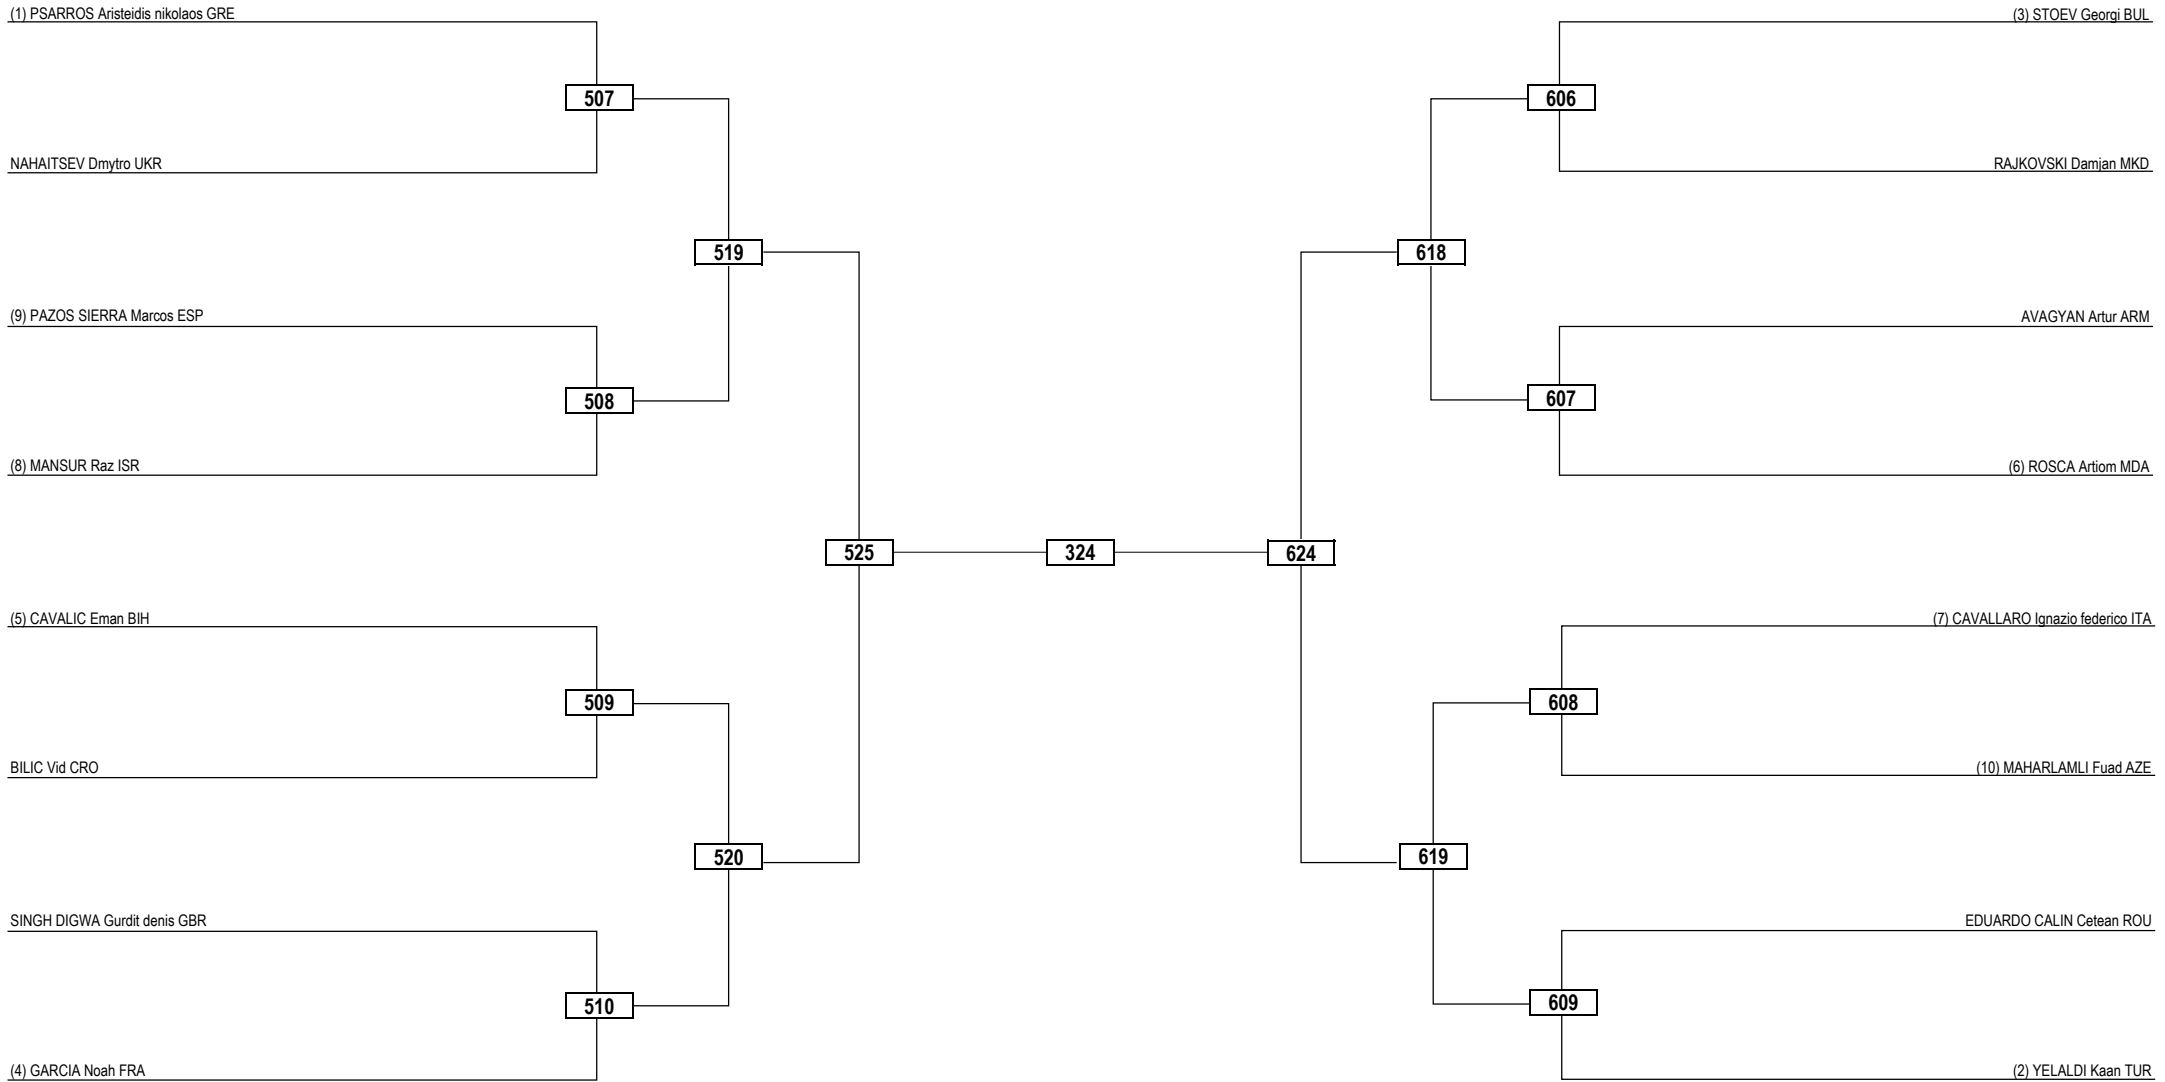

Round of 16   Quarterfinals   Semifinals   Final   Semifinals   Quarterfinals   Round of 16

LEGEND RSC: Win by Referee Stop the Contest   WDR: Win by Withdrawal   DQB: Win by Disqualification for unsportsmanlike behavior
(x) Seed   PTF: Win by Final Score   DSQ: Win by Disqualification   R: Round