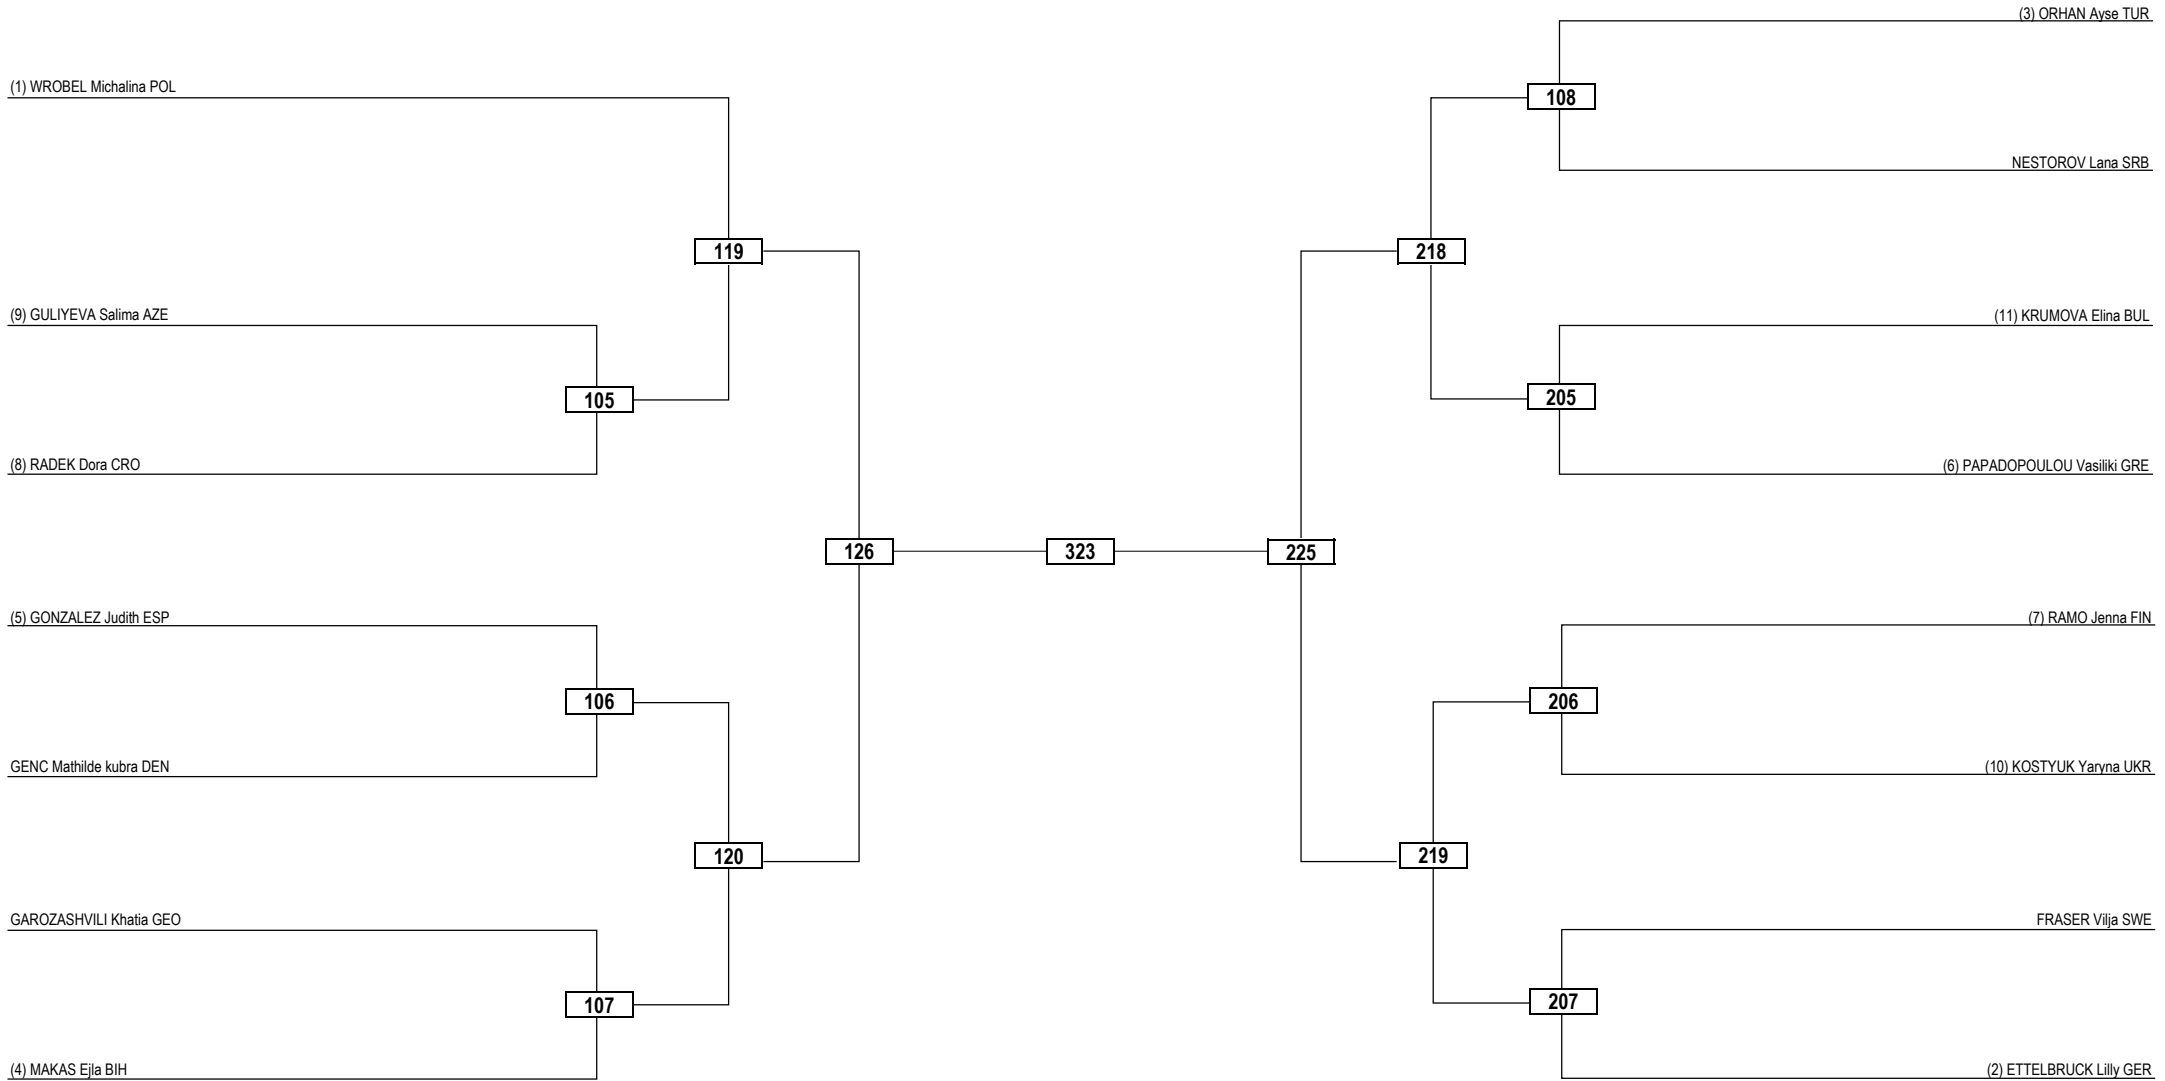

Round of 32    Round of 16    Quarterfinals    Semifinals    Final    Semifinals    Quarterfinals    Round of 16    Round of 32

**LEGEND** RSC: Win by Referee Stop the Contest    WDR: Win by Withdrawal    DQB: Win by Disqualification for unsportsmanlike behavior  
 (x) Seed    PTF: Win by Final Score    DSQ: Win by Disqualification    R: Round

Round of 32	Round of 16	Quarterfinals	Semifinals	Final	Semifinals	Quarterfinals	Round of 16	Round of 32
-------------	-------------	---------------	------------	-------	------------	---------------	-------------	-------------

Round of 16    Quarterfinals    Semifinals    Final    Semifinals    Quarterfinals    Round of 16

**LEGEND** RSC: Win by Referee Stop the Contest    WDR: Win by Withdrawal    DQB: Win by Disqualification for unsportsmanlike behavior  
(x) Seed    PTF: Win by Final Score    DSQ: Win by Disqualification    R: Round

Round of 16    Quarterfinals    Semifinals    Final    Semifinals    Quarterfinals    Round of 16

Round of 32   Round of 16   Quarterfinals   Semifinals   Final   Semifinals   Quarterfinals   Round of 16   Round of 32