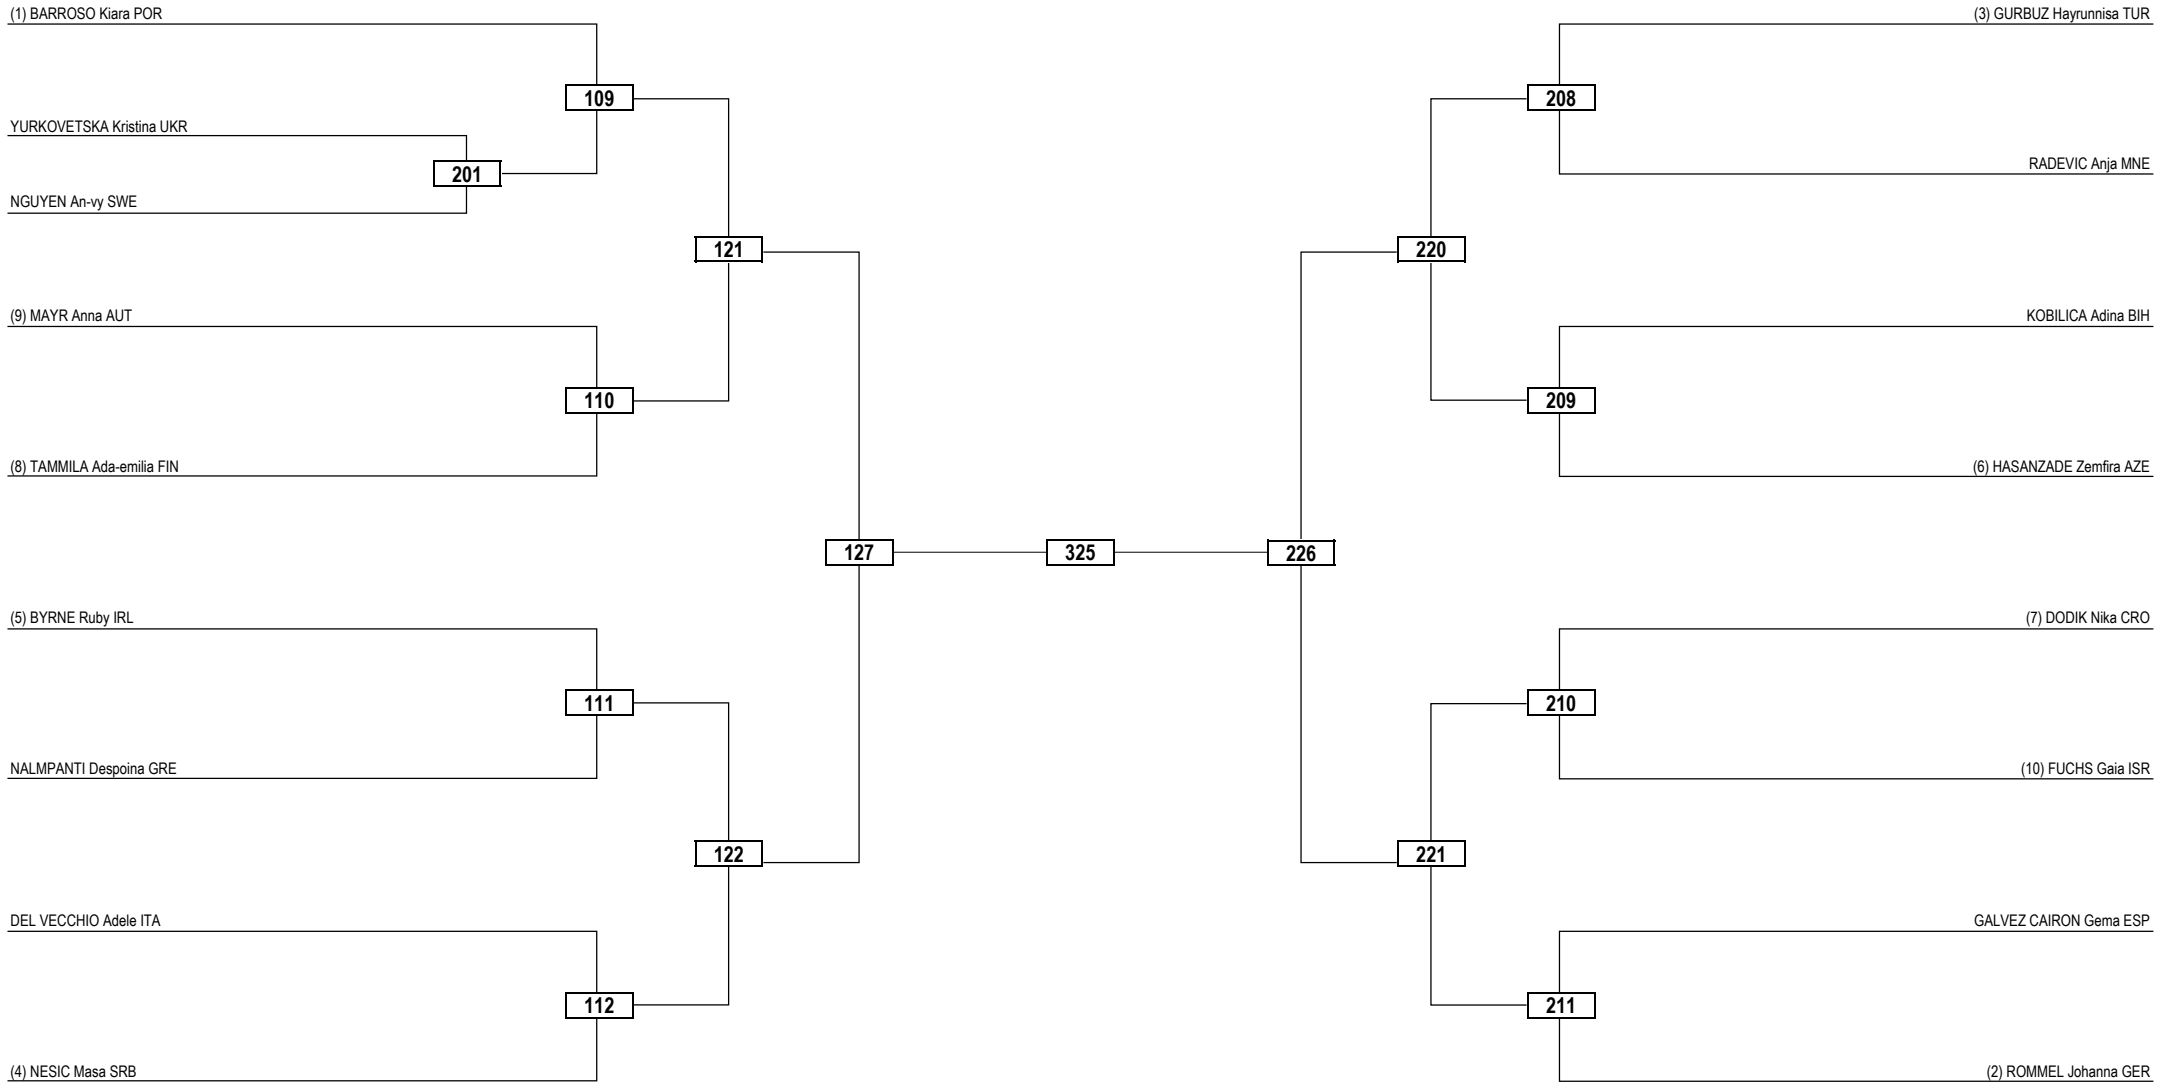

Round of 32	Round of 16	Quarterfinals	Semifinals	Final	Semifinals	Quarterfinals	Round of 16	Round of 32
-------------	-------------	---------------	------------	-------	------------	---------------	-------------	-------------

Round of 16    Quarterfinals    Semifinals    Final    Semifinals    Quarterfinals    Round of 16

**LEGEND** RSC: Win by Referee Stop the Contest    WDR: Win by Withdrawal    DQB: Win by Disqualification for unsportsmanlike behavior  
(x) Seed    PTF: Win by Final Score    DSQ: Win by Disqualification    R: Round

Round of 16    Quarterfinals    Semifinals    Final    Semifinals    Quarterfinals    Round of 16

Round of 32   Round of 16   Quarterfinals   Semifinals   Final   Semifinals   Quarterfinals   Round of 16   Round of 32

Round of 32   Round of 16   Quarterfinals   Semifinals   Final   Semifinals   Quarterfinals   Round of 16   Round of 32

**LEGEND** RSC: Win by Referee Stop the Contest   WDR: Win by Withdrawal   DQB: Win by Disqualification for unsportsmanlike behavior  
 (x) Seed   PTF: Win by Final Score   DSQ: Win by Disqualification   R: Round