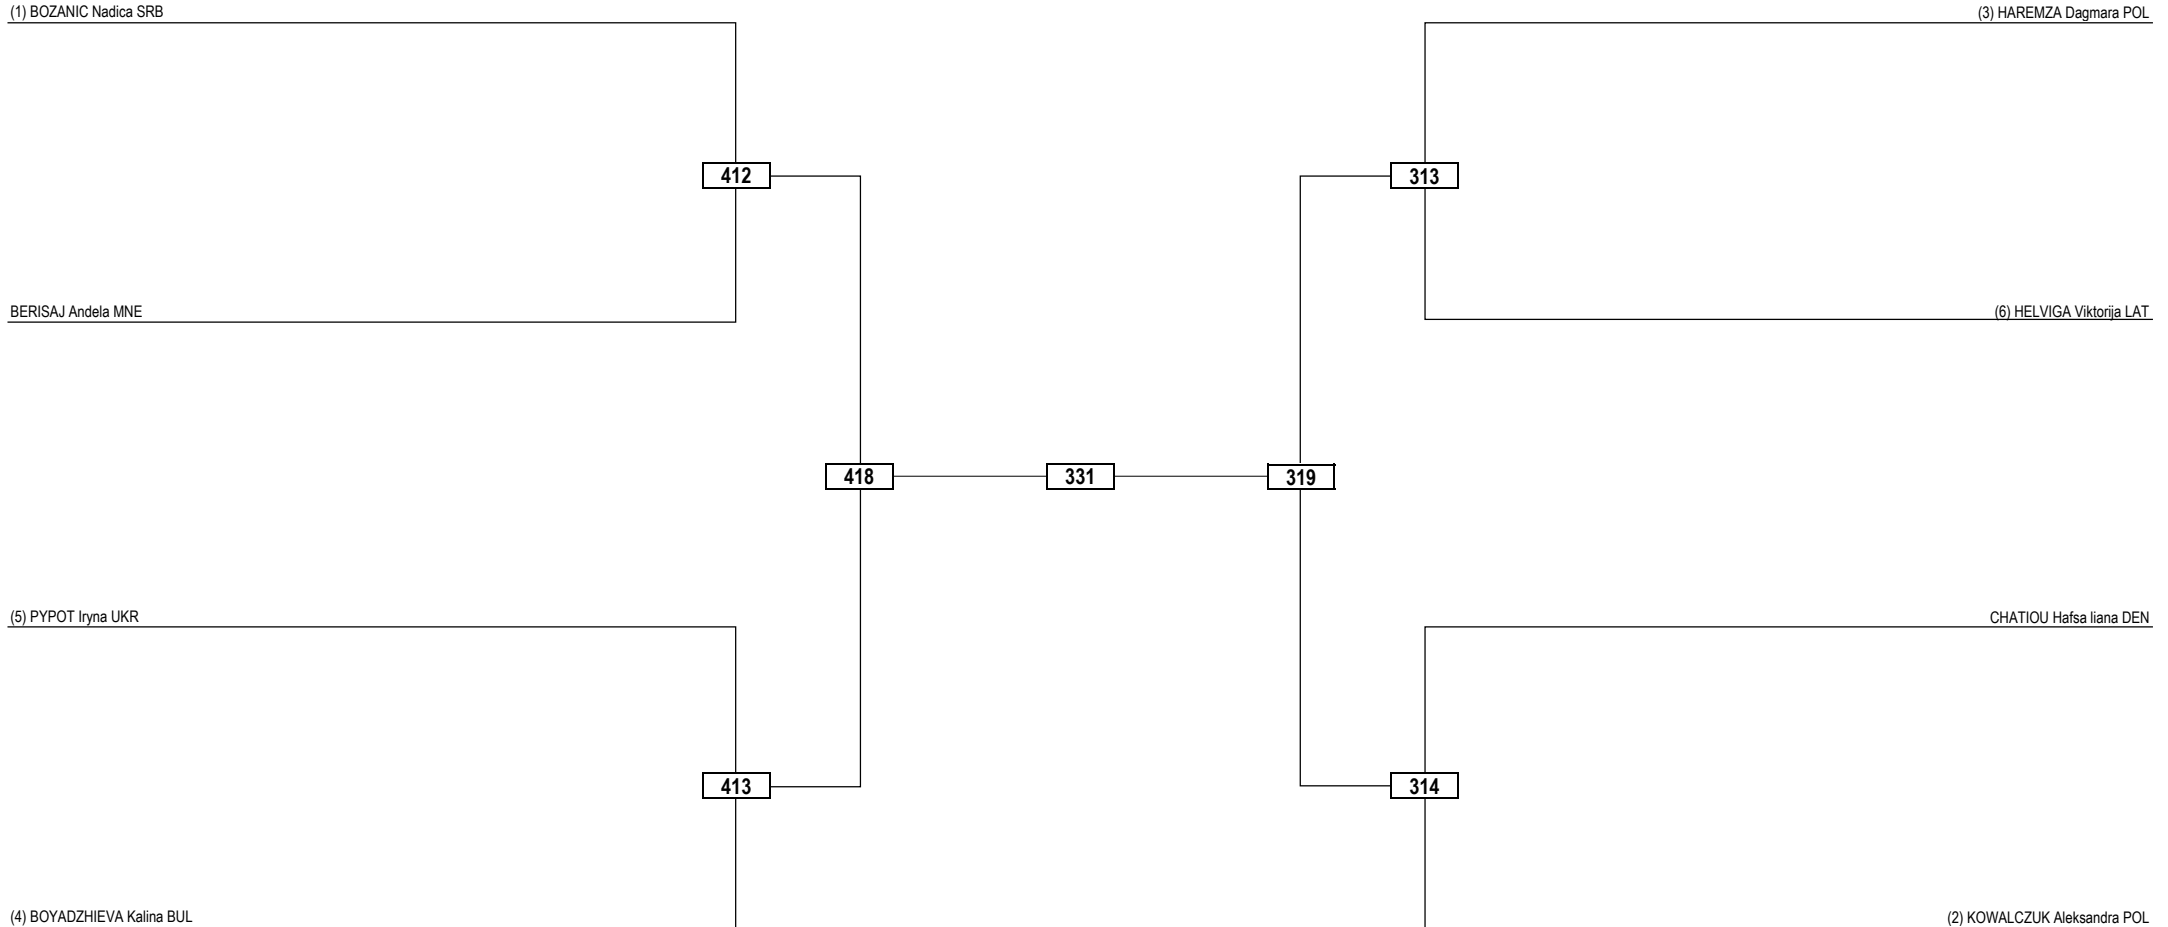

Quarterfinals   Semifinals   Final   Semifinals   Quarterfinals

LEGEND RSC: Win by Referee Stop the Contest   WDR: Win by Withdrawal   DQB: Win by Disqualification for unsportsmanlike behavior
(x) Seed   PTF: Win by Final Score   DSQ: Win by Disqualification   R: Round