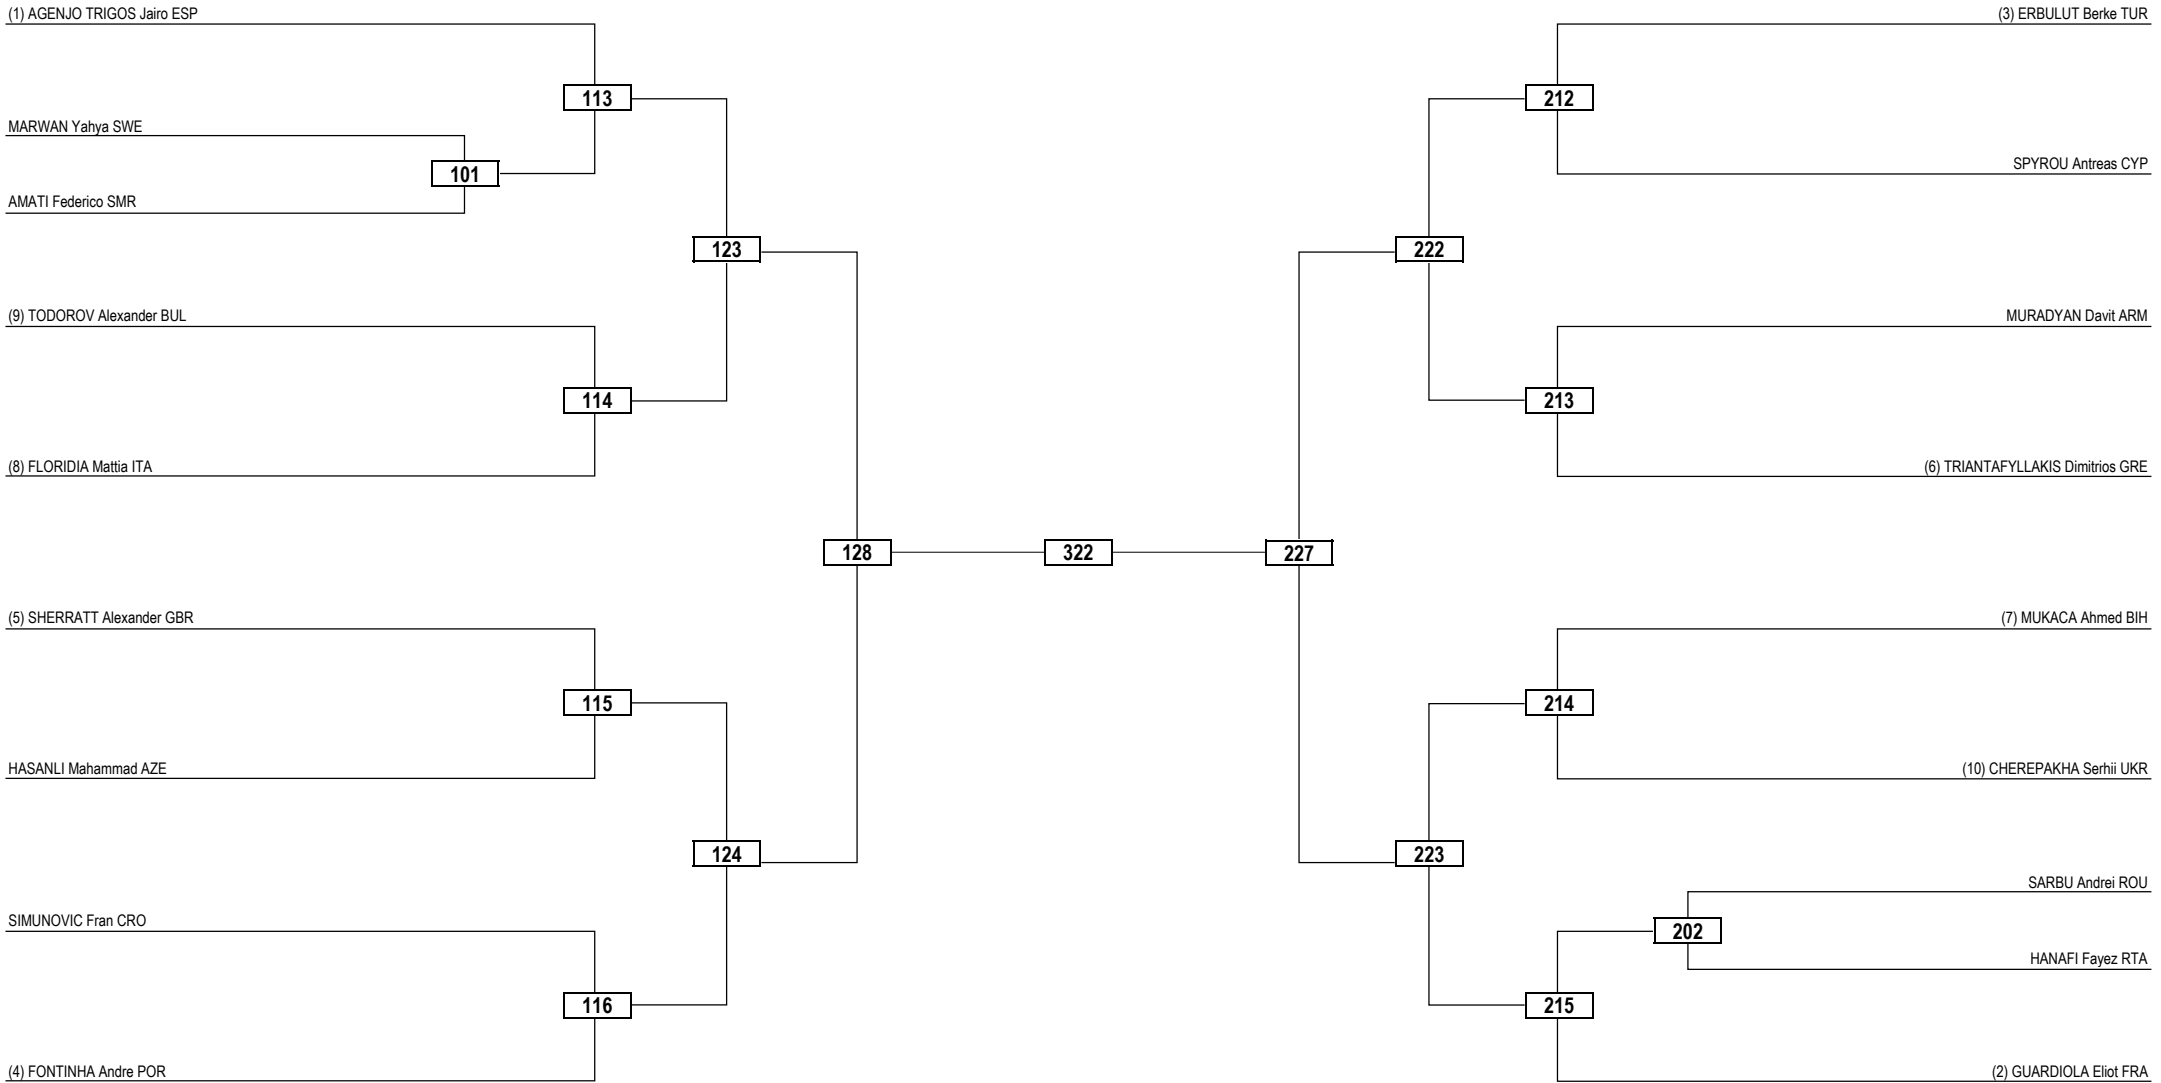

Round of 32    Round of 16    Quarterfinals    Semifinals    Final    Semifinals    Quarterfinals    Round of 16    Round of 32

**LEGEND** RSC: Win by Referee Stop the Contest    WDR: Win by Withdrawal    DQB: Win by Disqualification for unsportsmanlike behavior  
 (x) Seed    PTF: Win by Final Score    DSQ: Win by Disqualification    R: Round

Round of 32	Round of 16	Quarterfinals	Semifinals	Final	Semifinals	Quarterfinals	Round of 16	Round of 32
-------------	-------------	---------------	------------	-------	------------	---------------	-------------	-------------

Round of 16    Quarterfinals    Semifinals    Final    Semifinals    Quarterfinals    Round of 16

Round of 32   Round of 16   Quarterfinals   Semifinals   Final   Semifinals   Quarterfinals   Round of 16   Round of 32

Round of 16    Quarterfinals    Semifinals    Final    Semifinals    Quarterfinals    Round of 16

**LEGEND** RSC: Win by Referee Stop the Contest    WDR: Win by Withdrawal    DQB: Win by Disqualification for unsportsmanlike behavior  
 (x) Seed    PTF: Win by Final Score    DSQ: Win by Disqualification    R: Round