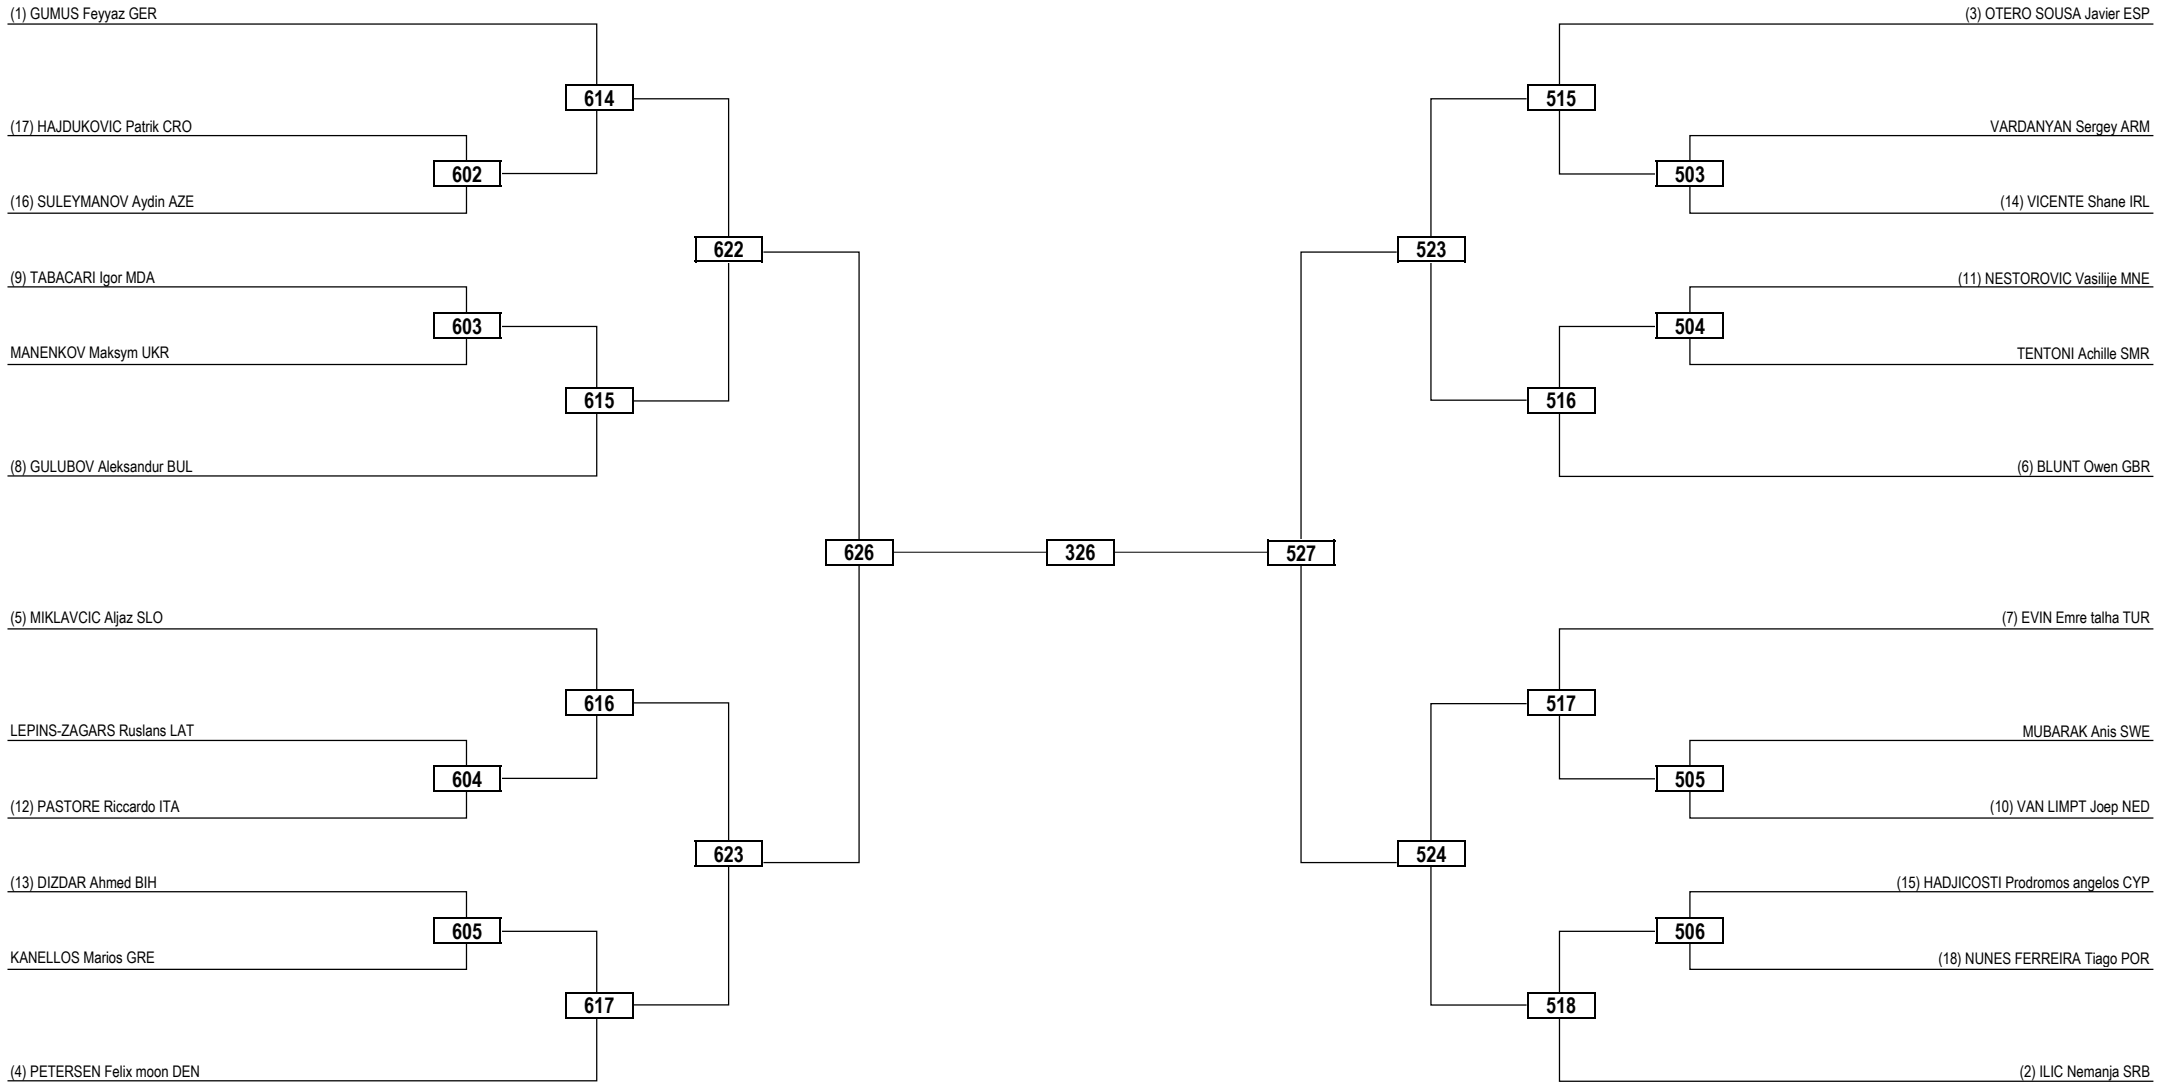

Round of 32    Round of 16    Quarterfinals    Semifinals    Final    Semifinals    Quarterfinals    Round of 16    Round of 32

**LEGEND** RSC: Win by Referee Stop the Contest    WDR: Win by Withdrawal    DQB: Win by Disqualification for unsportsmanlike behavior  
 (x) Seed    PTF: Win by Final Score    DSQ: Win by Disqualification    R: Round

Round of 32	Round of 16	Quarterfinals	Semifinals	Final	Semifinals	Quarterfinals	Round of 16	Round of 32
-------------	-------------	---------------	------------	-------	------------	---------------	-------------	-------------

Round of 16    Quarterfinals    Semifinals    Final    Semifinals    Quarterfinals    Round of 16

Round of 32   Round of 16   Quarterfinals   Semifinals   Final   Semifinals   Quarterfinals   Round of 16   Round of 32

Round of 16    Quarterfinals    Semifinals    Final    Semifinals    Quarterfinals    Round of 16

**LEGEND** RSC: Win by Referee Stop the Contest    WDR: Win by Withdrawal    DQB: Win by Disqualification for unsportsmanlike behavior  
 (x) Seed    PTF: Win by Final Score    DSQ: Win by Disqualification    R: Round