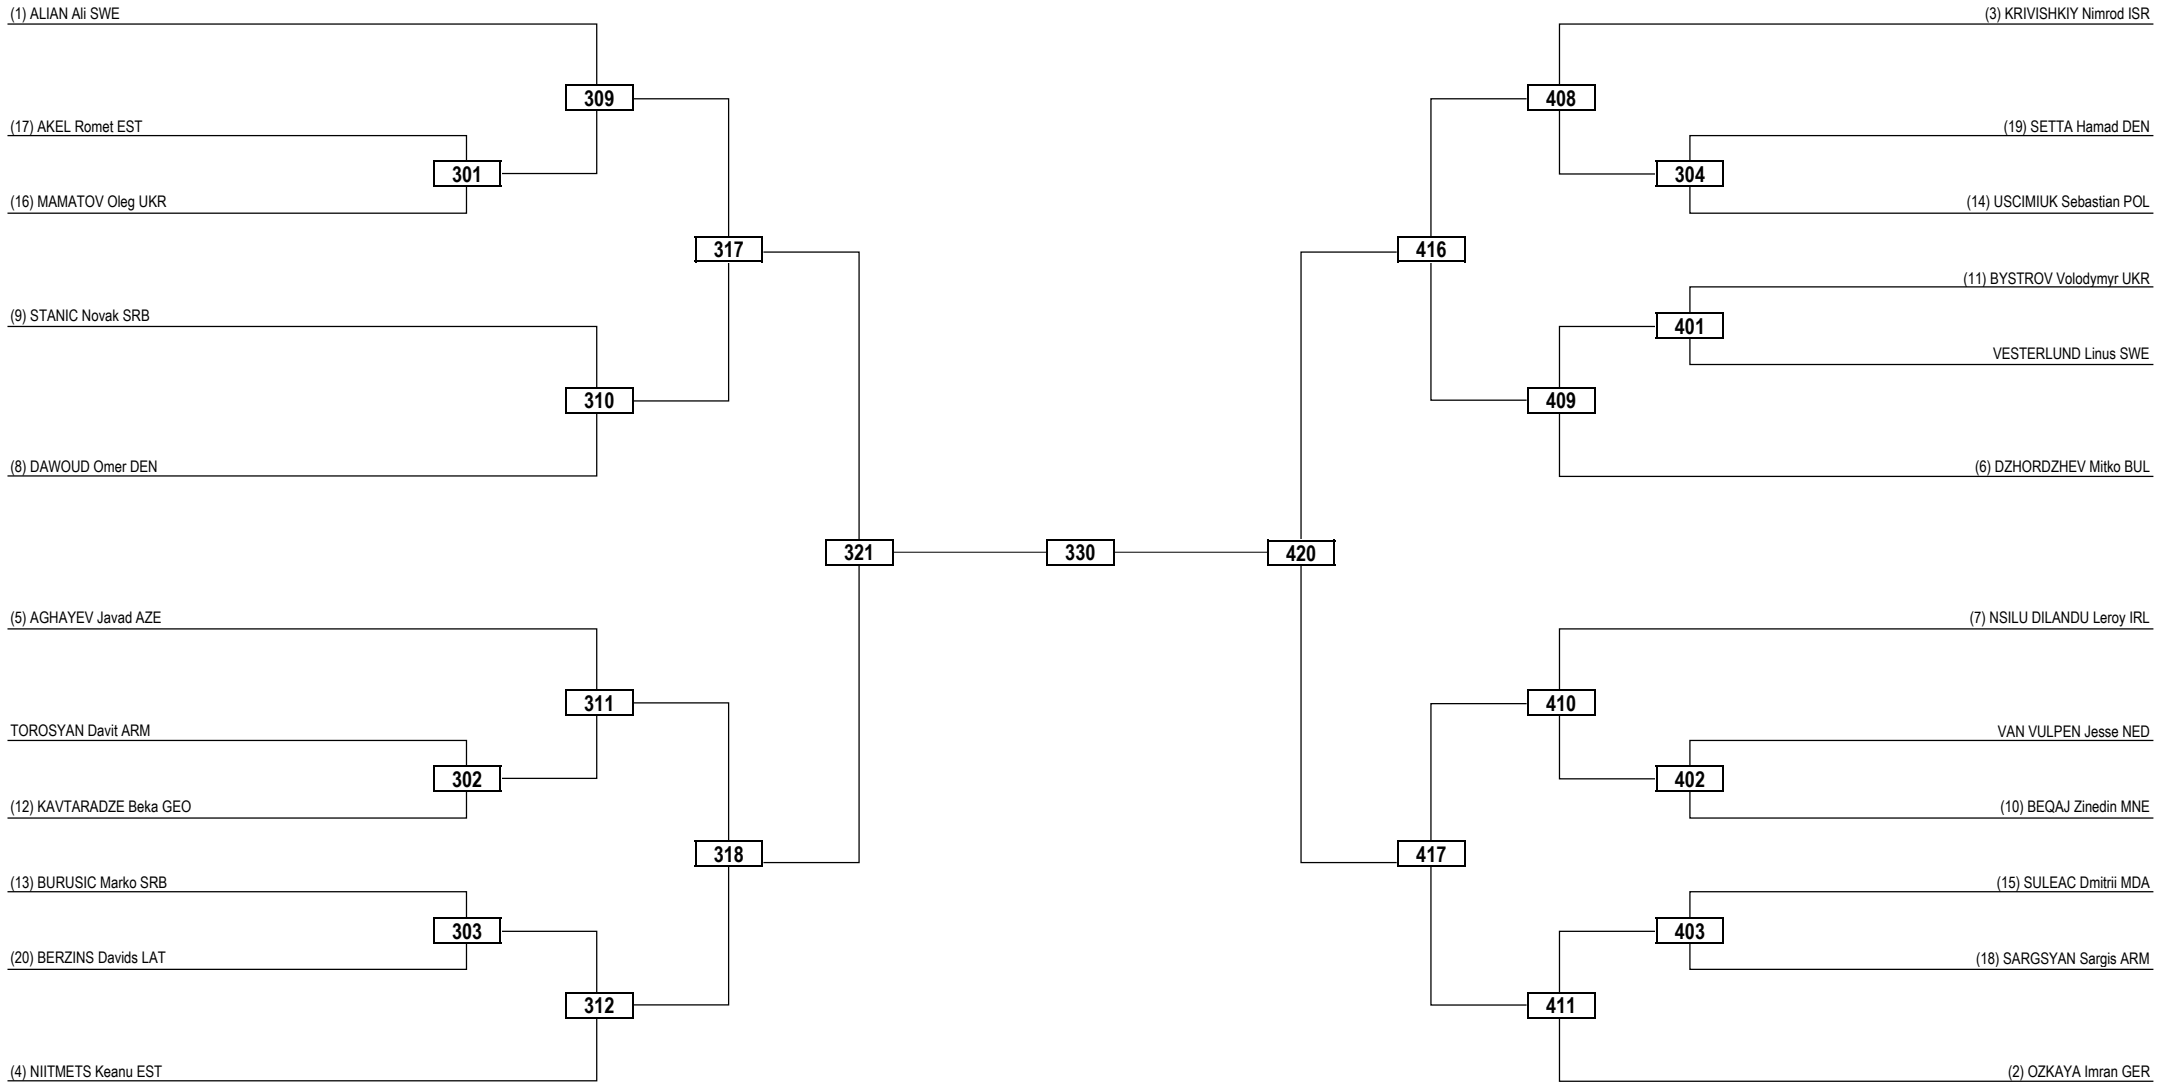

Round of 32   Round of 16   Quarterfinals   Semifinals   Final   Semifinals   Quarterfinals   Round of 16   Round of 32

LEGEND RSC: Win by Referee Stop the Contest   WDR: Win by Withdrawal   DQB: Win by Disqualification for unsportsmanlike behavior
(x) Seed   PTF: Win by Final Score   DSQ: Win by Disqualification   R: Round