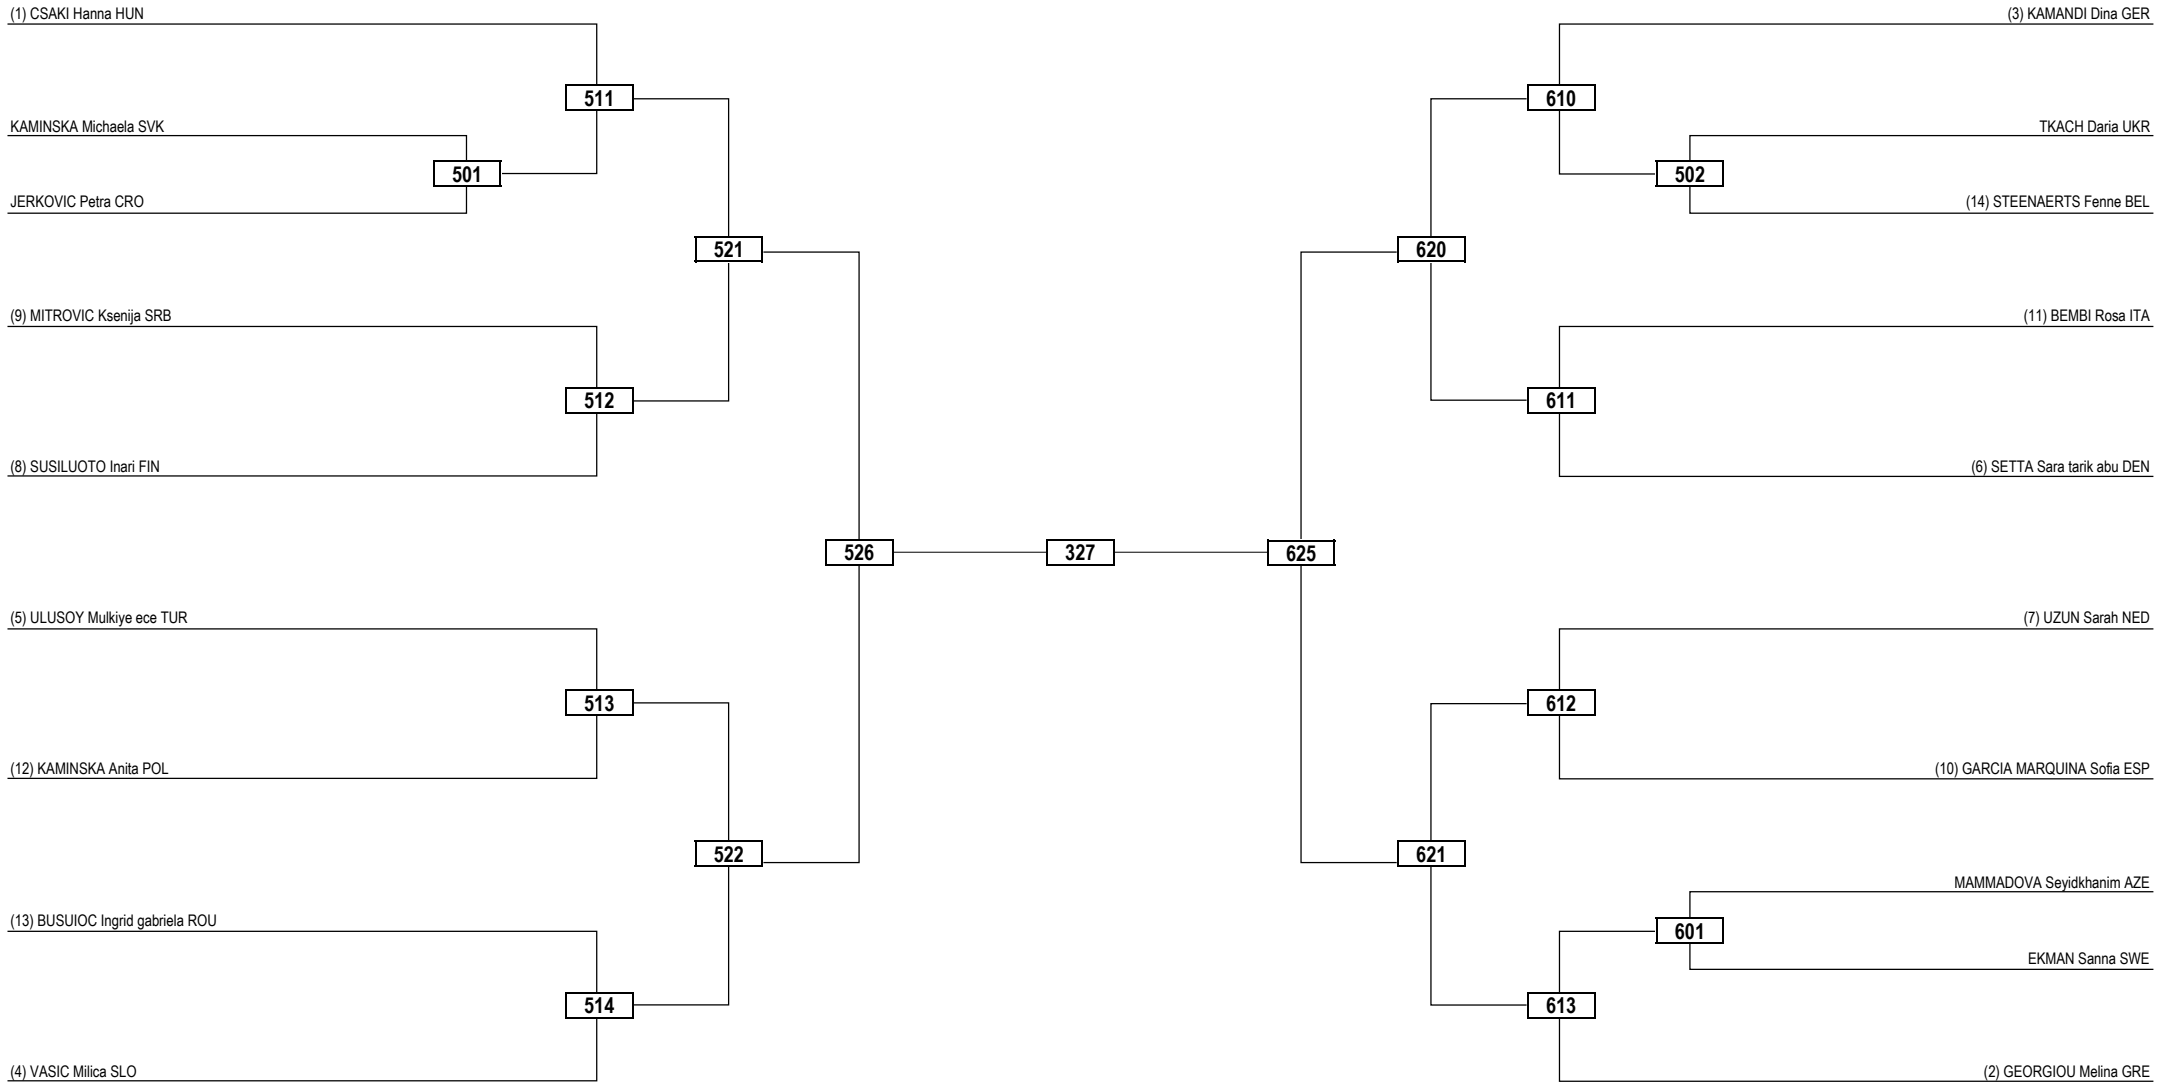

Round of 16    Quarterfinals    Semifinals    Final    Semifinals    Quarterfinals    Round of 16

**LEGEND** RSC: Win by Referee Stop the Contest    WDR: Win by Withdrawal    DQB: Win by Disqualification for unsportsmanlike behavior  
(x) Seed    PTF: Win by Final Score    DSQ: Win by Disqualification    R: Round

Round of 16    Quarterfinals    Semifinals    Final    Semifinals    Quarterfinals    Round of 16

Round of 32   Round of 16   Quarterfinals   Semifinals   Final   Semifinals   Quarterfinals   Round of 16   Round of 32

**LEGEND** RSC: Win by Referee Stop the Contest   WDR: Win by Withdrawal   DQB: Win by Disqualification for unsportsmanlike behavior  
 (x) Seed   PTF: Win by Final Score   DSQ: Win by Disqualification   R: Round

Round of 32   Round of 16   Quarterfinals   Semifinals   Final   Semifinals   Quarterfinals   Round of 16   Round of 32

**LEGEND** RSC: Win by Referee Stop the Contest   WDR: Win by Withdrawal   DQB: Win by Disqualification for unsportsmanlike behavior  
 (x) Seed   PTF: Win by Final Score   DSQ: Win by Disqualification   R: Round