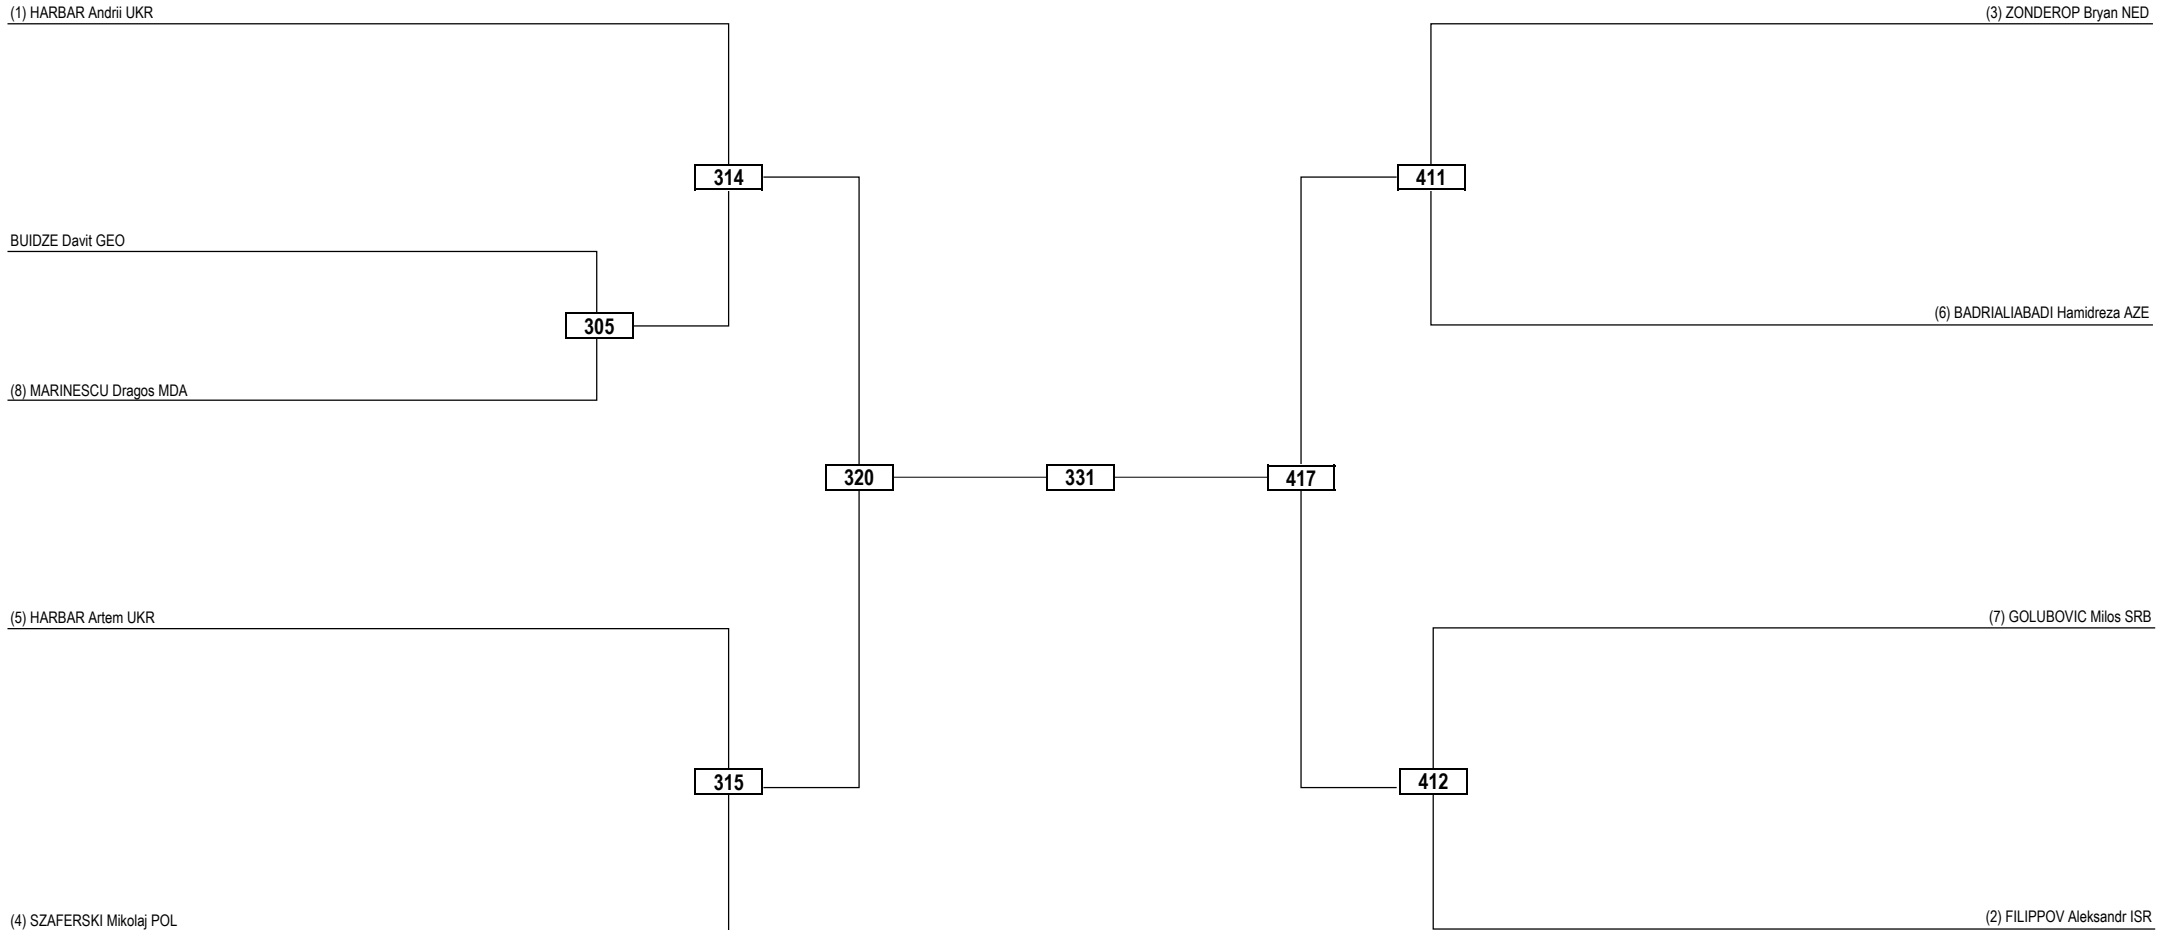

Round of 16   Quarterfinals   Semifinals   Final   Semifinals   Quarterfinals   Round of 16

LEGEND RSC: Win by Referee Stop the Contest   WDR: Win by Withdrawal   DQB: Win by Disqualification for unsportsmanlike behavior
(x) Seed   PTF: Win by Final Score   DSQ: Win by Disqualification   R: Round