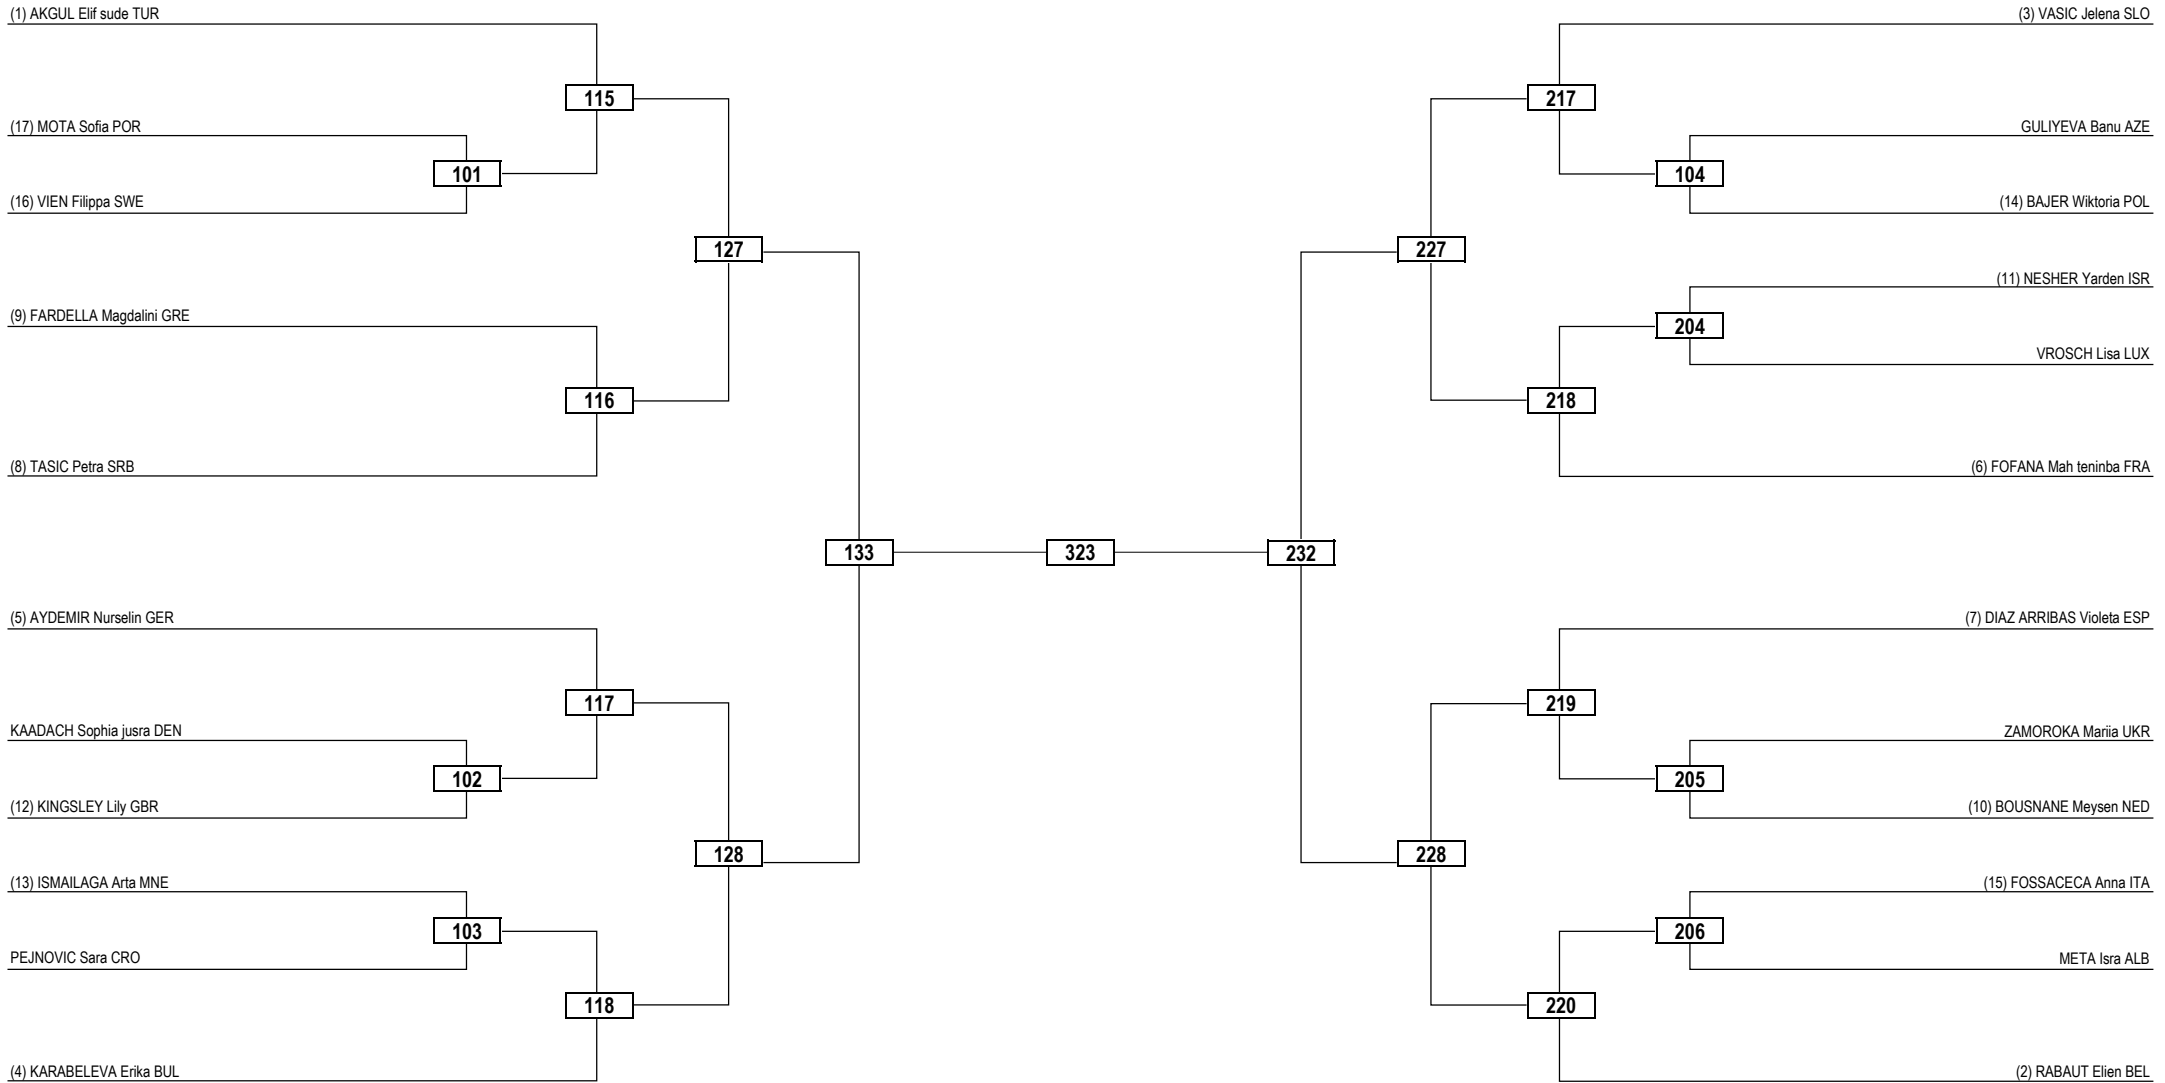

LEGEND RSC: Win by Referee Stop the Contest WDR: Win by Withdrawal DQB: Win by Disqualification for unsportsmanlike behavior
 (x) Seed PTF: Win by Final Score DSQ: Win by Disqualification R: Round

Round of 32 Round of 16 Quarterfinals Semifinals Final Semifinals Quarterfinals Round of 16 Round of 32