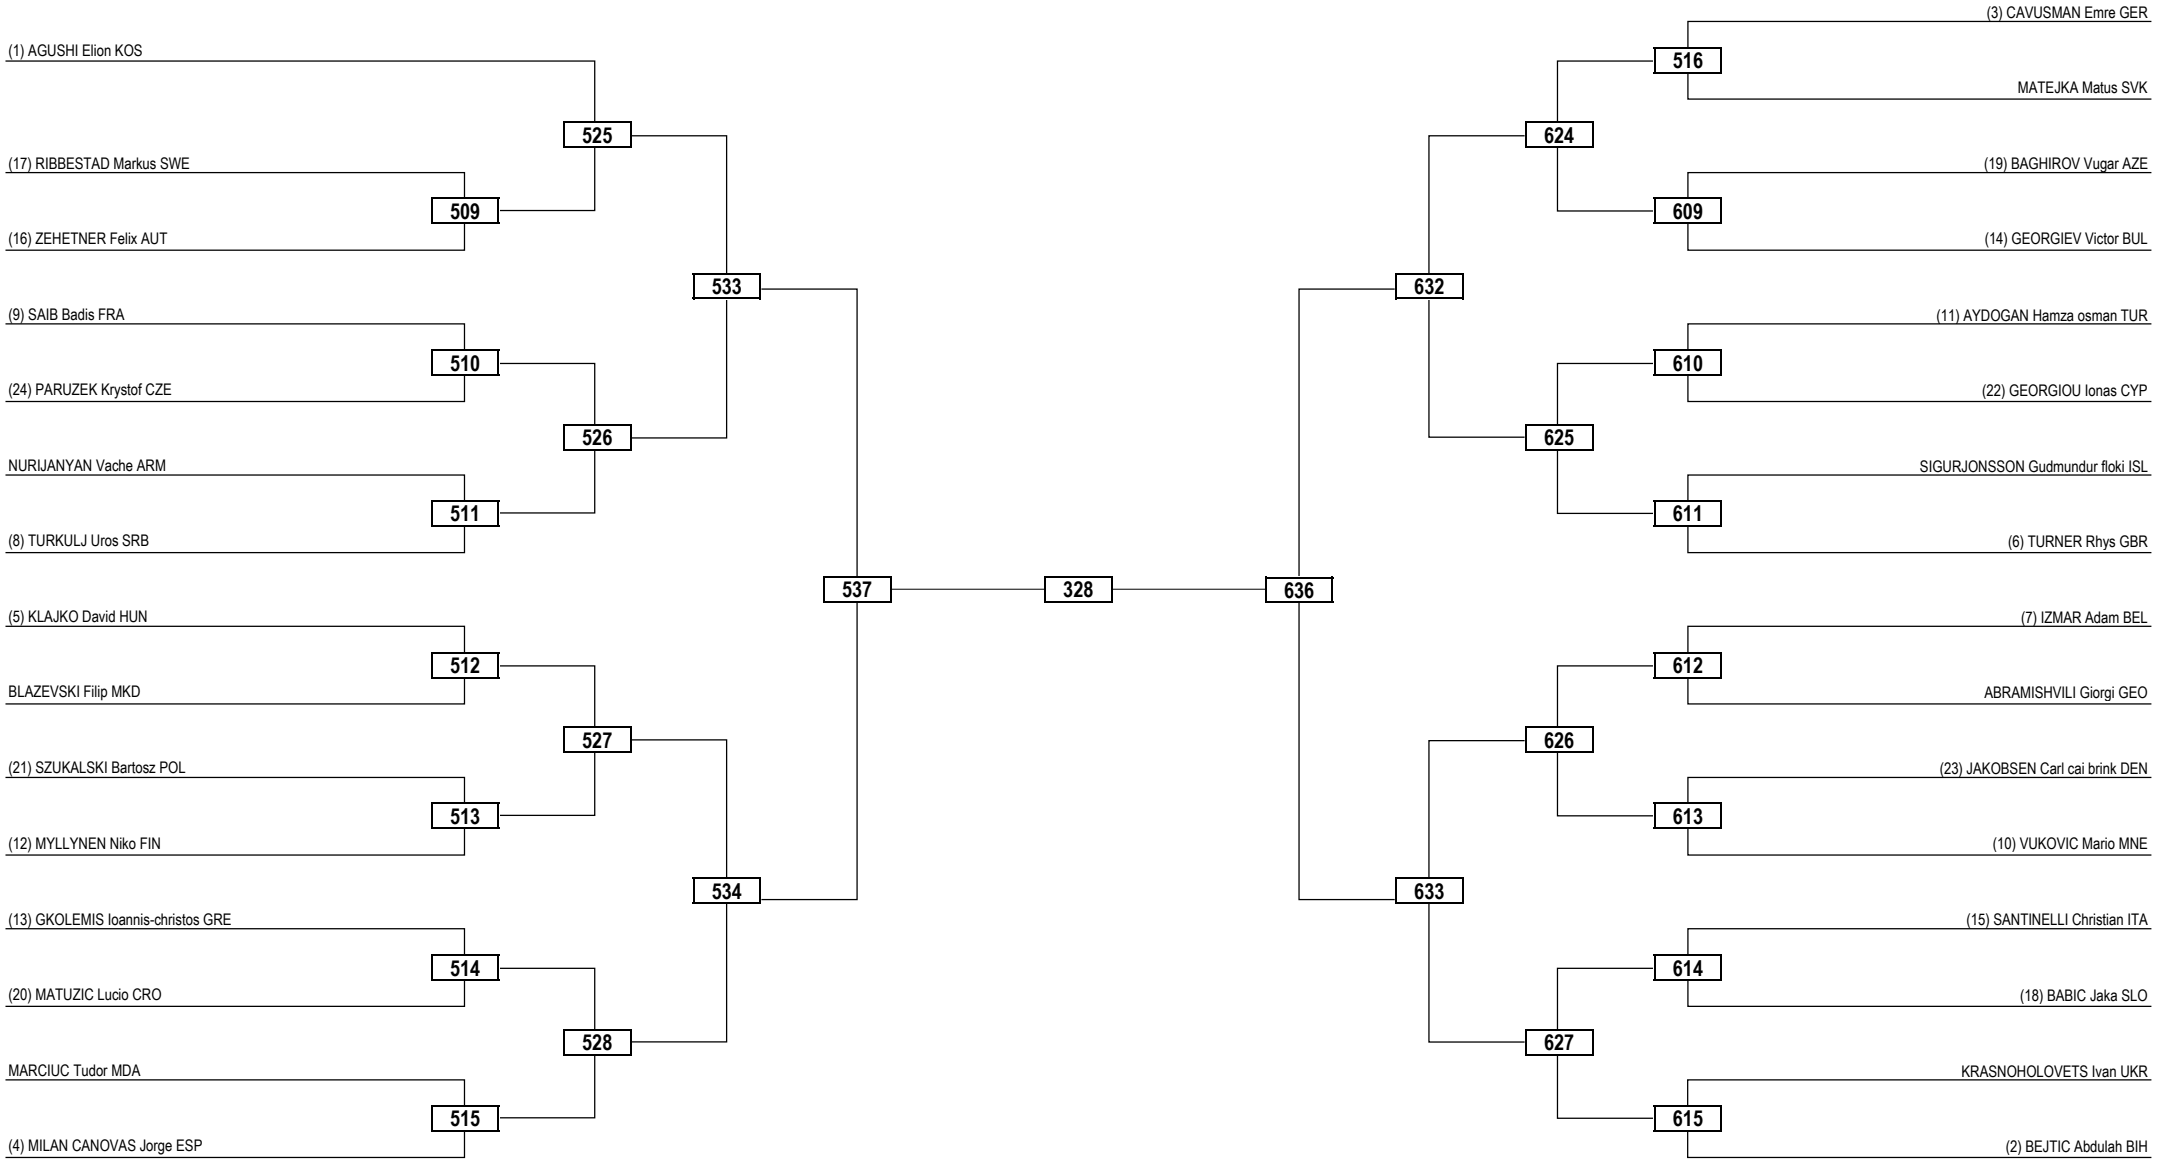

Round of 32	Round of 16	Quarterfinals	Semifinals	Final	Semifinals	Quarterfinals	Round of 16	Round of 32
-------------	-------------	---------------	------------	-------	------------	---------------	-------------	-------------

LEGEND RSC: Win by Referee Stop the Contest WDR: Win by Withdrawal DQB: Win by Disqualification for unsportsmanlike behavior
 (x) Seed PTF: Win by Final Score DSQ: Win by Disqualification R: Round

Round of 32 Round of 16 Quarterfinals Semifinals Final Semifinals Quarterfinals Round of 16 Round of 32