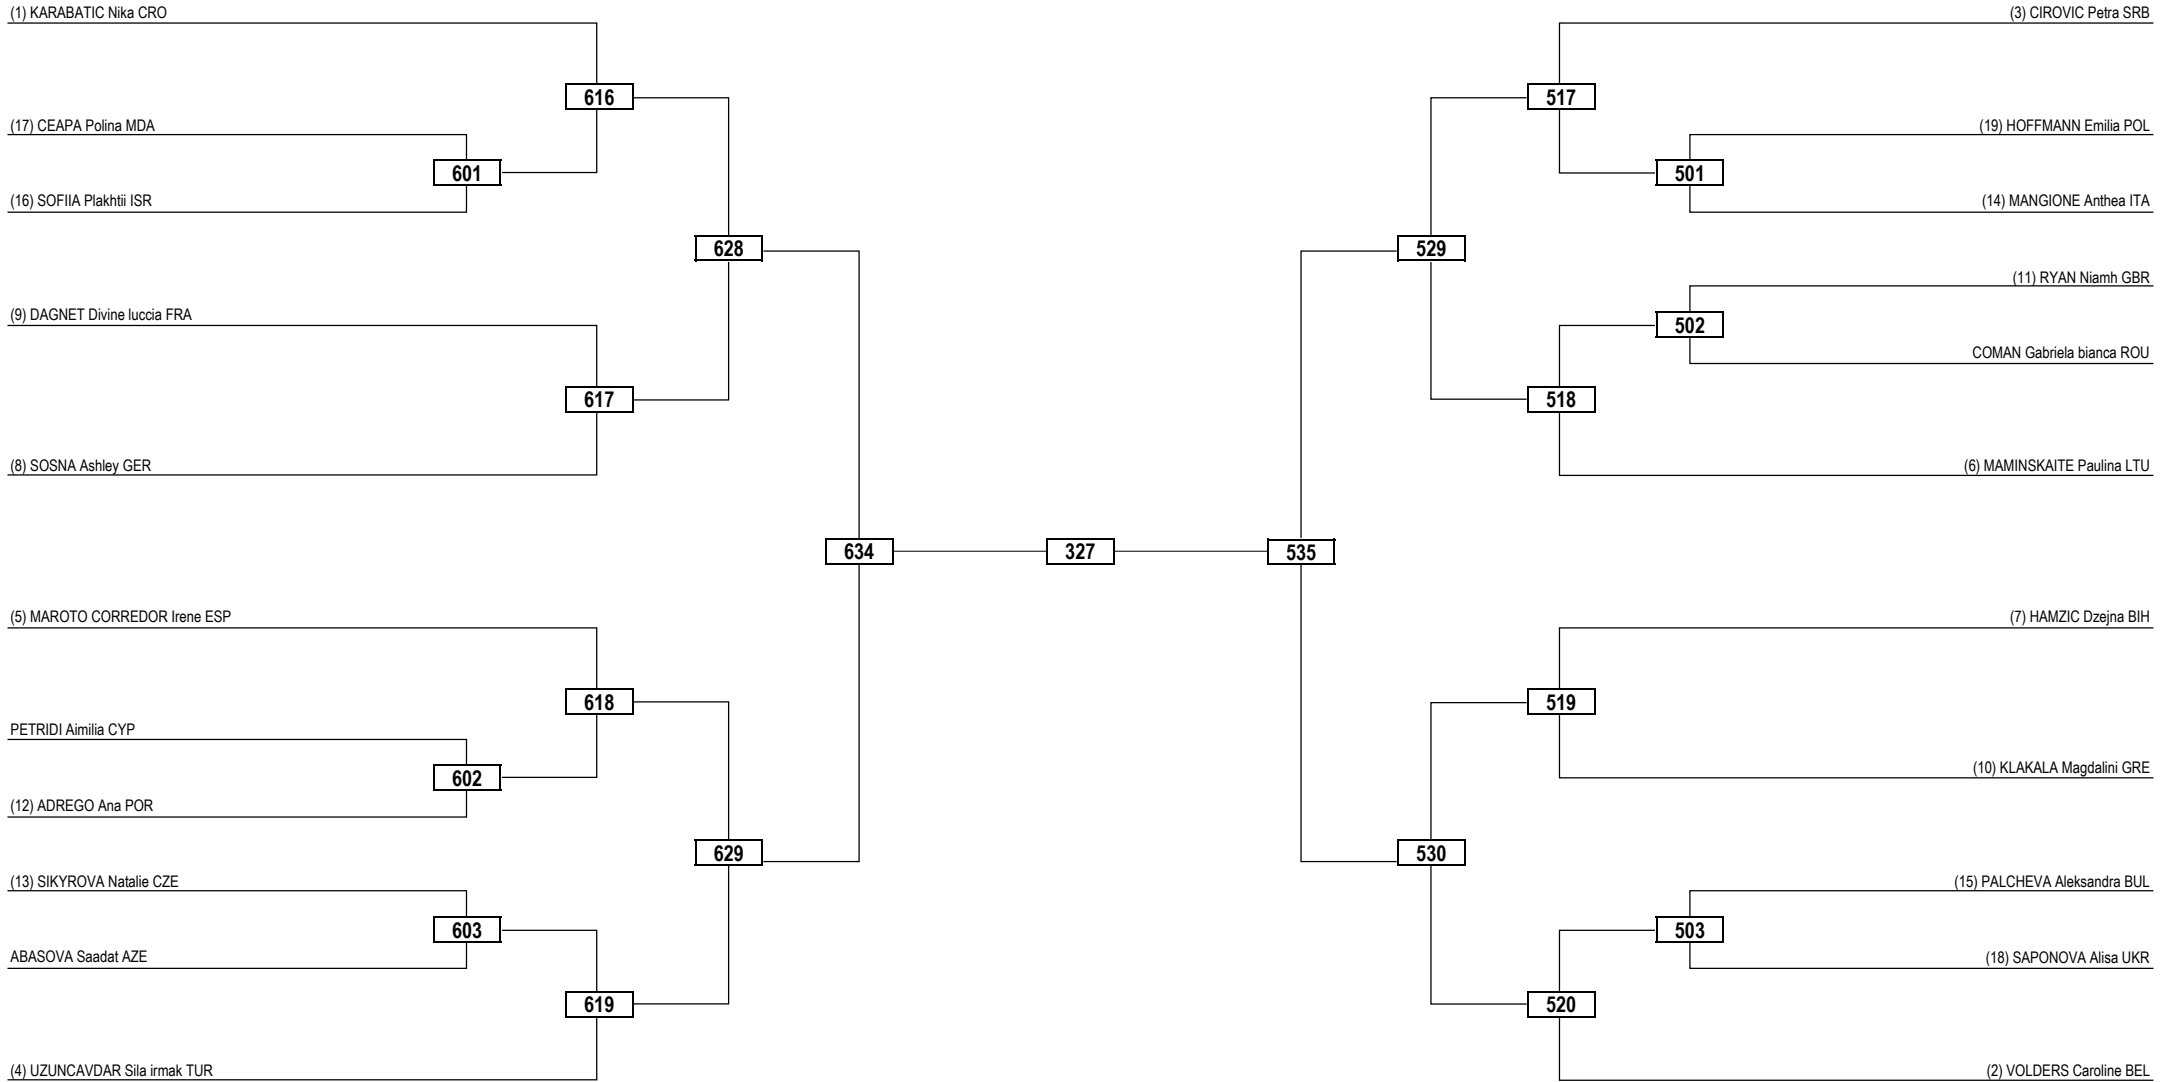

Round of 32	Round of 16	Quarterfinals	Semifinals	Final	Semifinals	Quarterfinals	Round of 16	Round of 32
-------------	-------------	---------------	------------	-------	------------	---------------	-------------	-------------

LEGEND RSC: Win by Referee Stop the Contest WDR: Win by Withdrawal DQB: Win by Disqualification for unsportsmanlike behavior
 (x) Seed PTF: Win by Final Score DSQ: Win by Disqualification R: Round

Round of 32 Round of 16 Quarterfinals Semifinals Final Semifinals Quarterfinals Round of 16 Round of 32