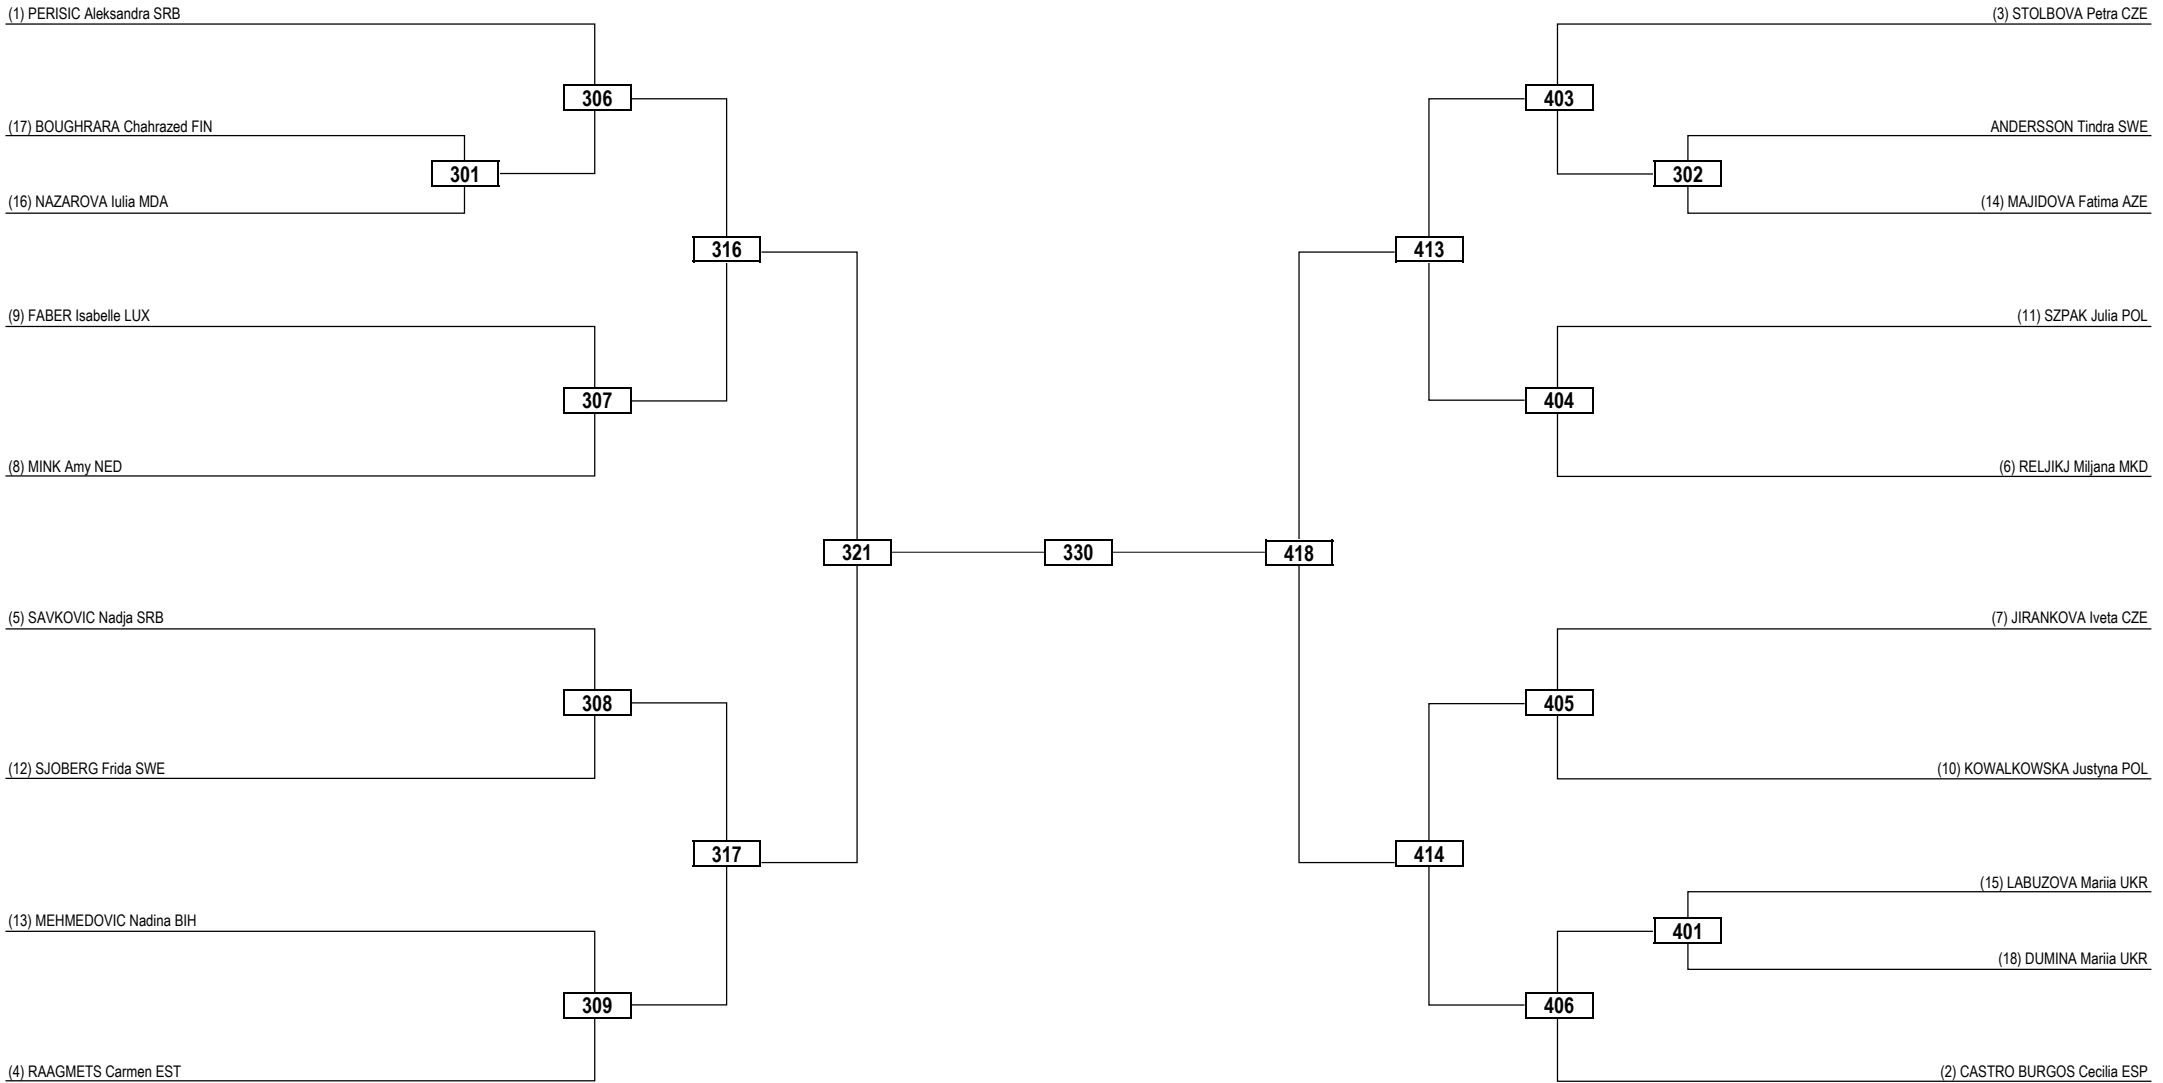

LEGEND RSC: Win by Referee Stop the Contest WDR: Win by Withdrawal DQB: Win by Disqualification for unsportsmanlike behavior
 (x) Seed PTF: Win by Final Score DSQ: Win by Disqualification R: Round

Round of 32 Round of 16 Quarterfinals Semifinals Final Semifinals Quarterfinals Round of 16 Round of 32

LEGEND RSC: Win by Referee Stop the Contest WDR: Win by Withdrawal DQB: Win by Disqualification for unsportsmanlike behavior
 (x) Seed PTF: Win by Final Score DSQ: Win by Disqualification R: Round

Round of 16 Quarterfinals Semifinals Final Semifinals Quarterfinals Round of 16