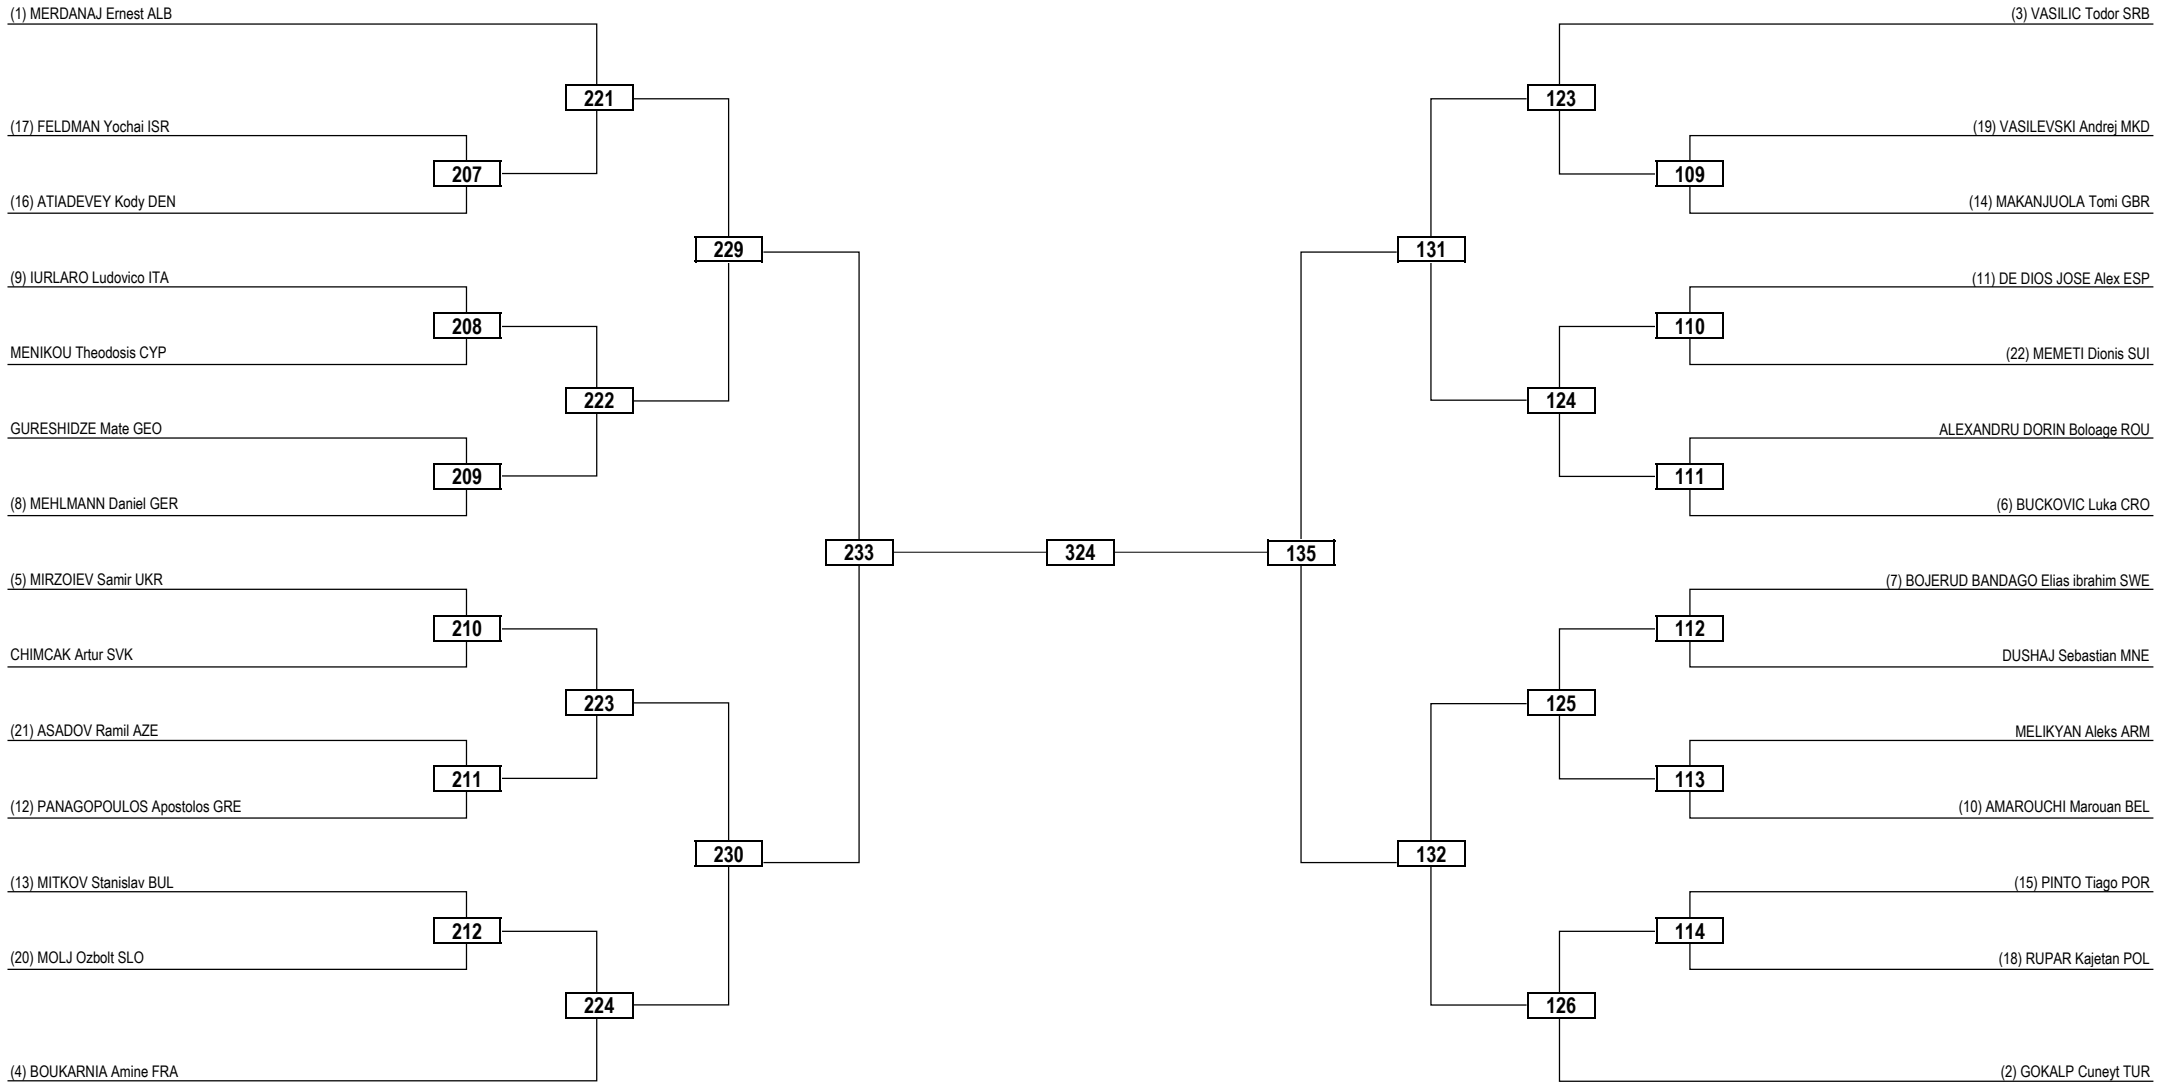

Round of 32	Round of 16	Quarterfinals	Semifinals	Final	Semifinals	Quarterfinals	Round of 16	Round of 32
-------------	-------------	---------------	------------	-------	------------	---------------	-------------	-------------

LEGEND RSC: Win by Referee Stop the Contest WDR: Win by Withdrawal DQB: Win by Disqualification for unsportsmanlike behavior
 (x) Seed PTF: Win by Final Score DSQ: Win by Disqualification R: Round

Round of 32 Round of 16 Quarterfinals Semifinals Final Semifinals Quarterfinals Round of 16 Round of 32