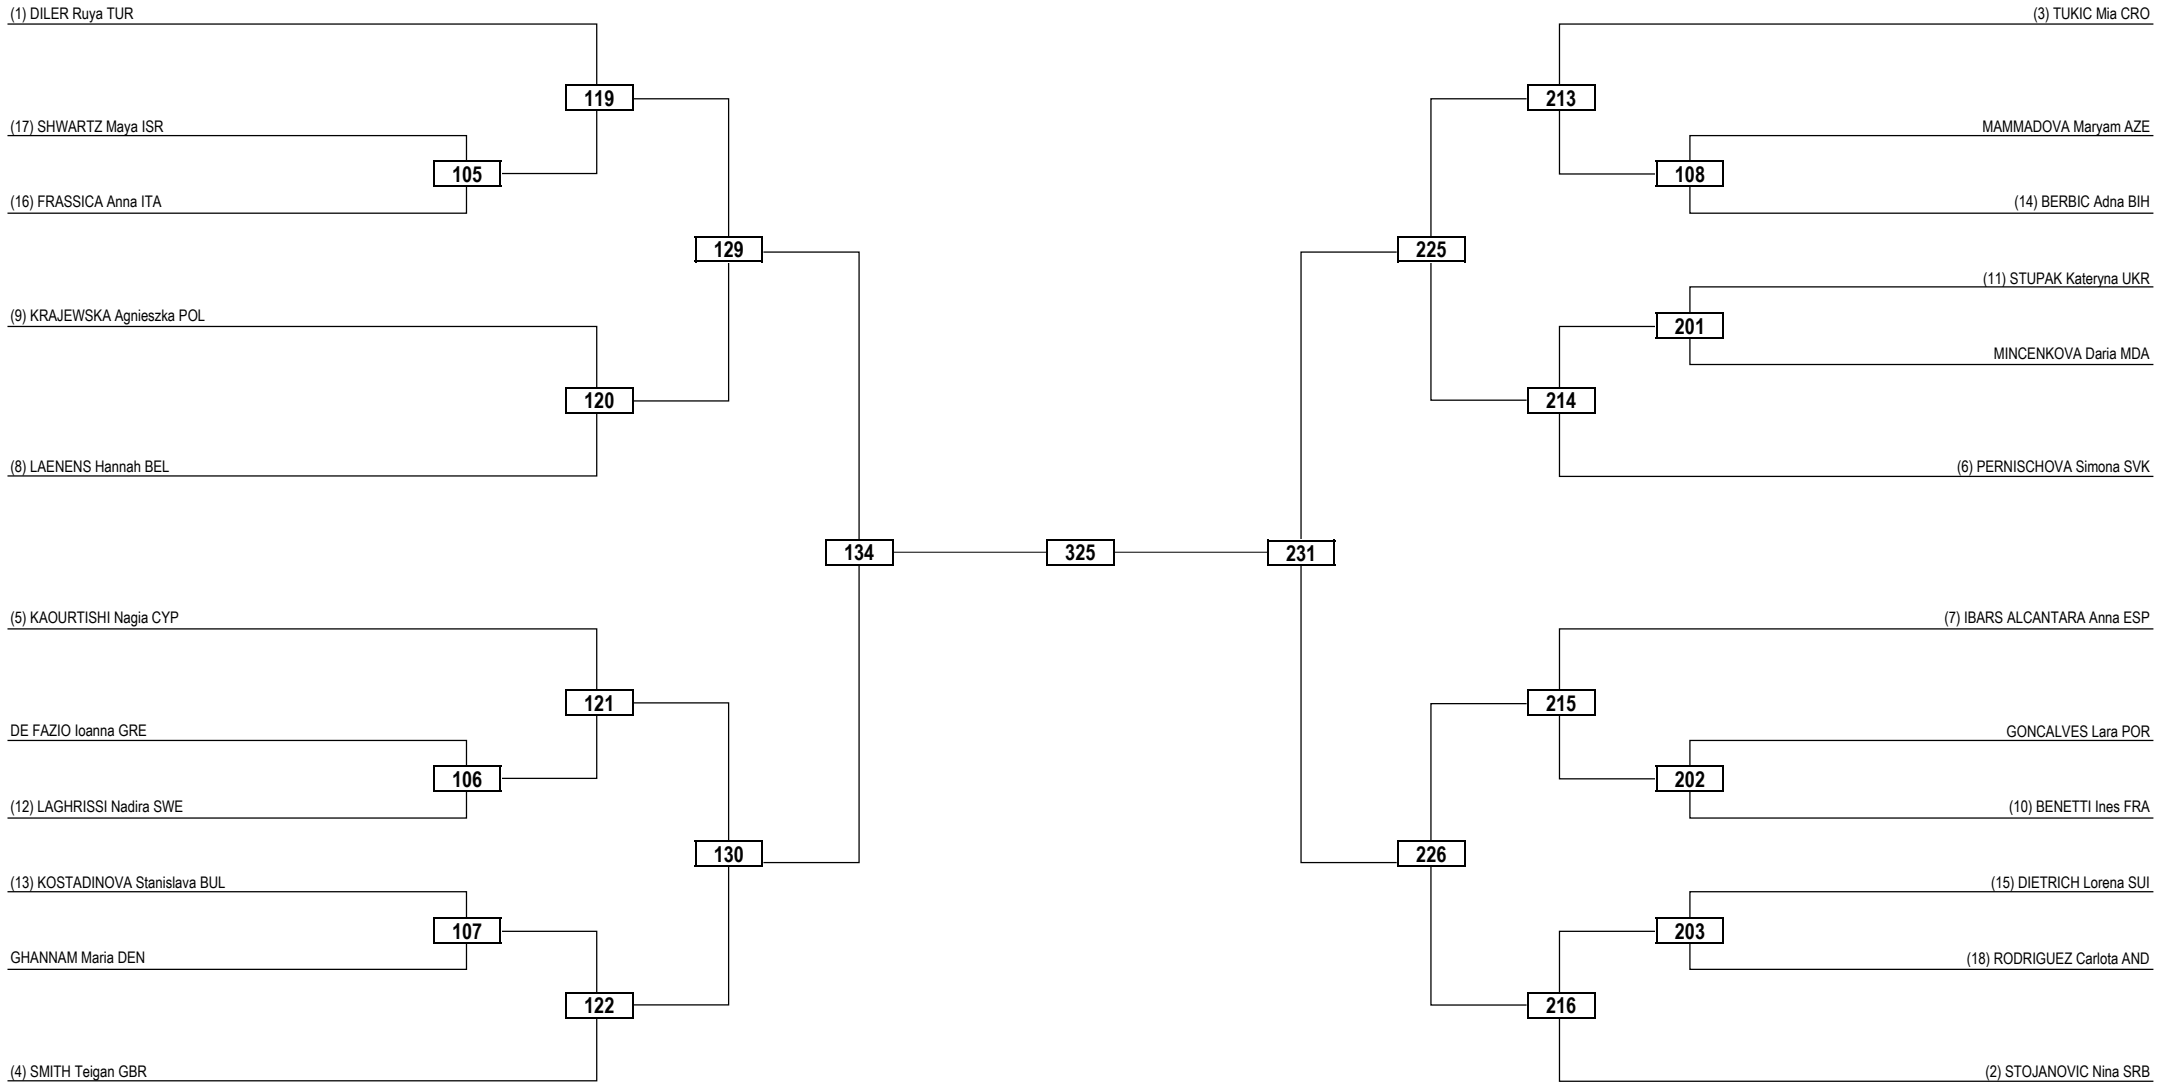

LEGEND RSC: Win by Referee Stop the Contest WDR: Win by Withdrawal DQB: Win by Disqualification for unsportsmanlike behavior
 (x) Seed PTF: Win by Final Score DSQ: Win by Disqualification R: Round

Round of 32 Round of 16 Quarterfinals Semifinals Final Semifinals Quarterfinals Round of 16 Round of 32