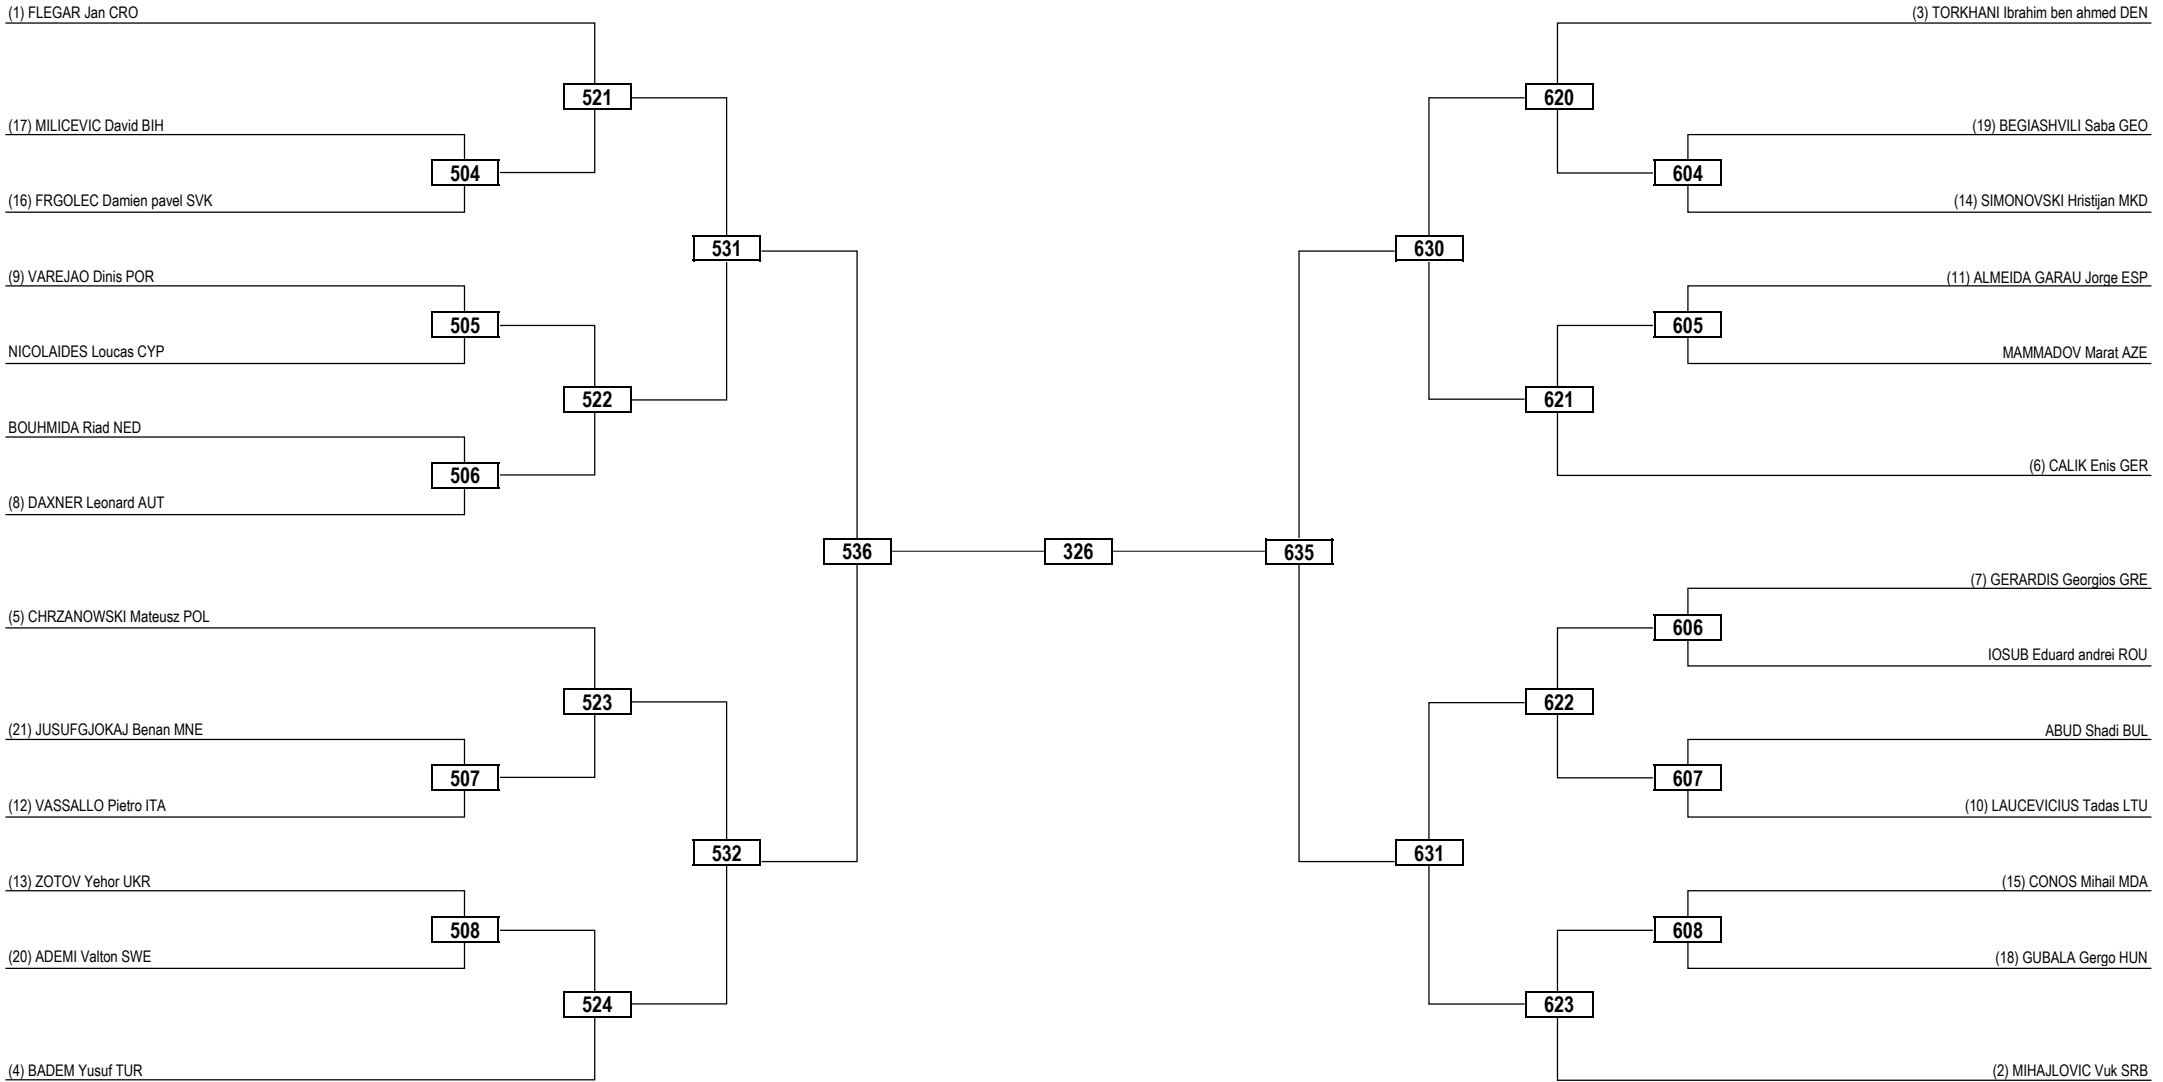

Round of 32	Round of 16	Quarterfinals	Semifinals	Final	Semifinals	Quarterfinals	Round of 16	Round of 32
-------------	-------------	---------------	------------	-------	------------	---------------	-------------	-------------

LEGEND RSC: Win by Referee Stop the Contest WDR: Win by Withdrawal DQB: Win by Disqualification for unsportsmanlike behavior
 (x) Seed PTF: Win by Final Score DSQ: Win by Disqualification R: Round

Round of 32 Round of 16 Quarterfinals Semifinals Final Semifinals Quarterfinals Round of 16 Round of 32