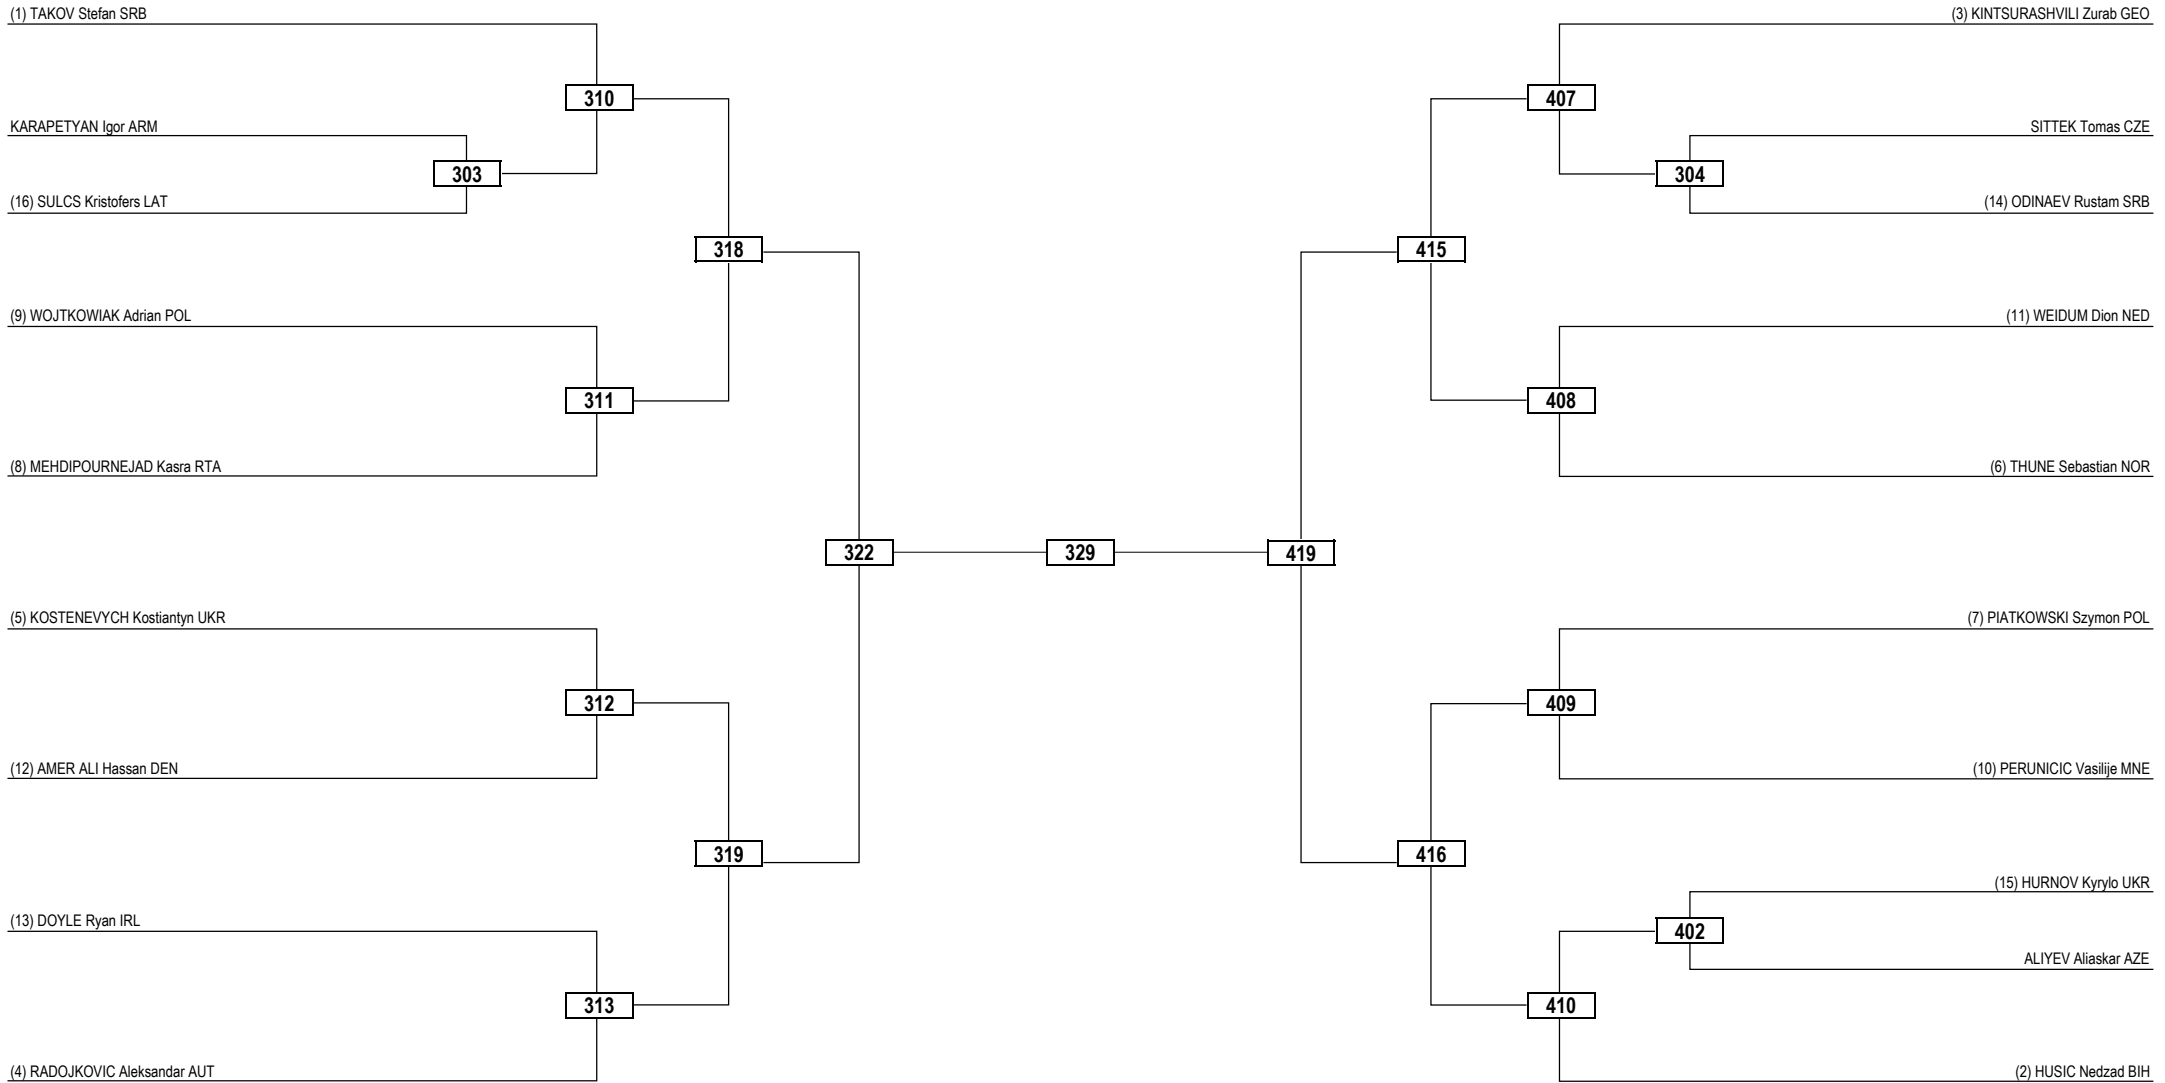

LEGEND RSC: Win by Referee Stop the Contest WDR: Win by Withdrawal DQB: Win by Disqualification for unsportsmanlike behavior
 (x) Seed PTF: Win by Final Score DSQ: Win by Disqualification R: Round

Round of 32 Round of 16 Quarterfinals Semifinals Final Semifinals Quarterfinals Round of 16 Round of 32