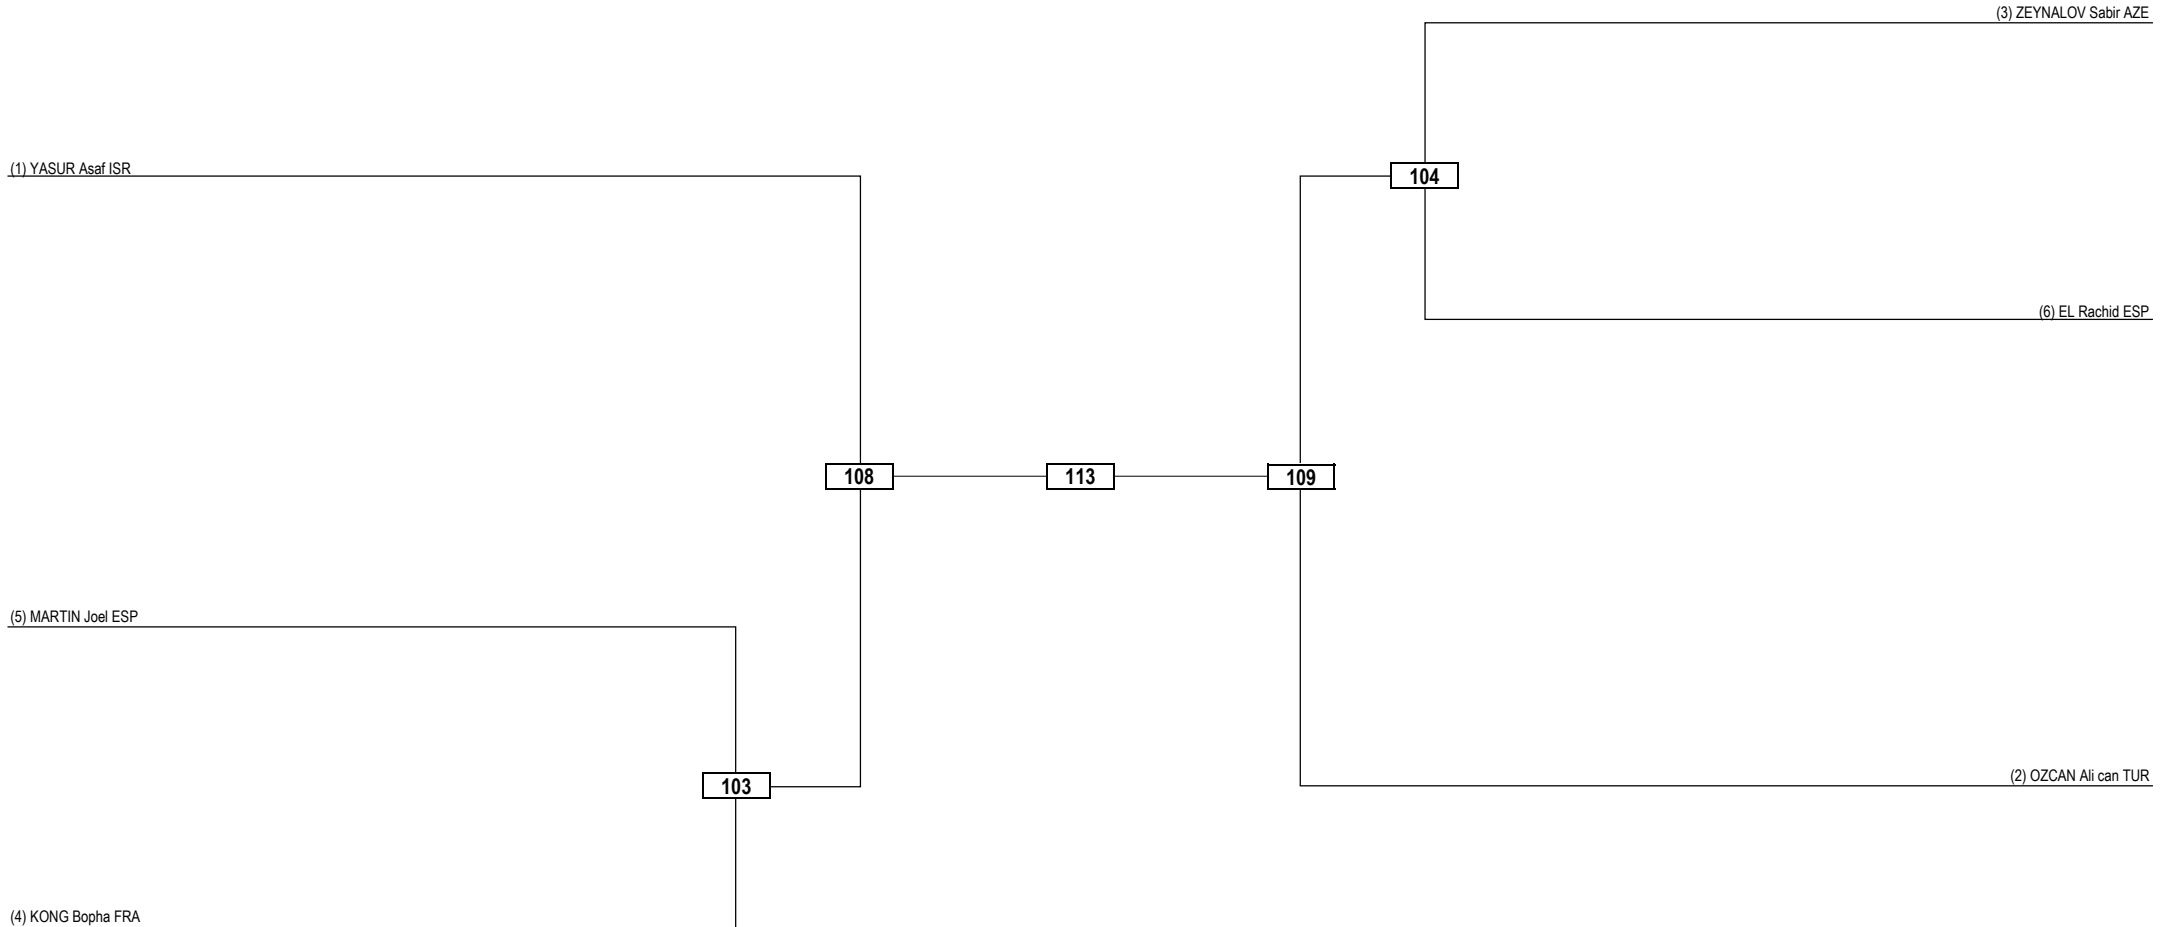

Quarterfinals    Semifinals    Final    Semifinals    Quarterfinals

Quarterfinals   Semifinals   Final   Semifinals   Quarterfinals

**LEGEND** RSC: Win by Referee Stop the contest   PTG: Win by Point Gap   SUP: Win by Superiority   DSQ: Win by disqualification   DQB: Win by Disqualification for unsportsmanlike behavior   PTS: Win by Point sealing  
 (x): Seed   PTF: Win by final score   GDP: Win by Golden Points   WDR: Win by Withdrawal   PUN: Win by Punitive Declaration   CSC: Win by Change of Sport class after first appearance   R: Round

Quarterfinals   Semifinals   Final   Semifinals   Quarterfinals

(1) CAVDAR Meryem betul TUR

(3) FORSYTHE Keira GBR

(5) JAPARIDZE Ana GEO

(2) FATALIYEVA Roya AZE

(4) COSTA SANCHEZ Lidia ESP

110   114   111

105

**LEGEND** RSC: Win by Referee Stop the contest   PTG: Win by Point Gap   SUP: Win by Superiority   DSQ: Win by disqualification   DQB: Win by Disqualification for unsportsmanlike behavior   PTS: Win by Point sealing  
(x): Seed   PTF: Win by final score   GDP: Win by Golden Points   WDR: Win by Withdrawal   PUN: Win by Punitive Declaration   CSC: Win by Change of Sport class after first appearance   R: Round