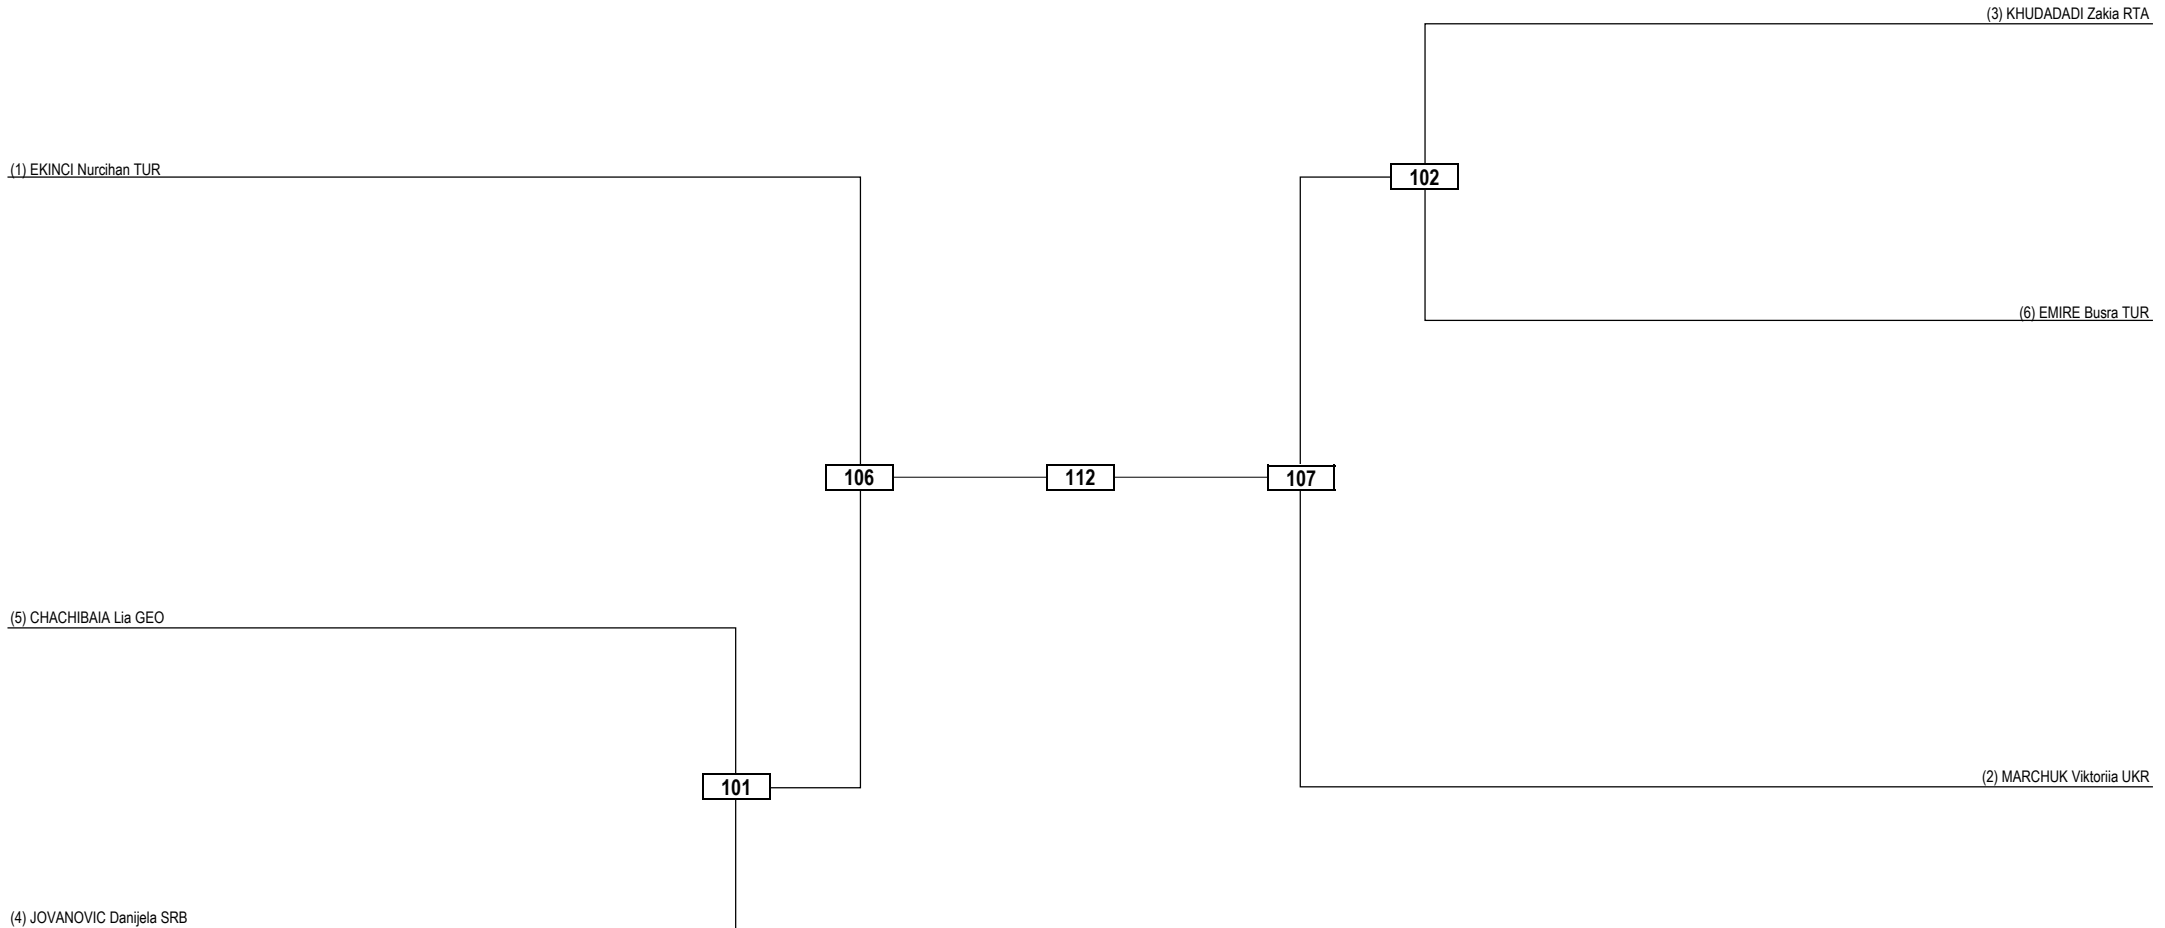

Quarterfinals    Semifinals    Final    Semifinals    Quarterfinals

Quarterfinals   Semifinals   Final   Semifinals   Quarterfinals

**LEGEND** RSC: Win by Referee Stop the contest   PTG: Win by Point Gap   SUP: Win by Superiority   DSQ: Win by disqualification   DQB: Win by Disqualification for unsportsmanlike behavior   PTS: Win by Point sealing  
 (x): Seed   PTF: Win by final score   GDP: Win by Golden Points   WDR: Win by Withdrawal   PUN: Win by Punitive Declaration   CSC: Win by Change of Sport class after first appearance   R: Round

Quarterfinals   Semifinals   Final   Semifinals   Quarterfinals

(1) CAVDAR Meryem betul TUR

(3) FORSYTHE Keira GBR

(5) JAPARIDZE Ana GEO

(2) FATALIYEVA Roya AZE

(4) COSTA SANCHEZ Lidia ESP

110   114   111

105

**LEGEND** RSC: Win by Referee Stop the contest   PTG: Win by Point Gap   SUP: Win by Superiority   DSQ: Win by disqualification   DQB: Win by Disqualification for unsportsmanlike behavior   PTS: Win by Point sealing  
(x): Seed   PTF: Win by final score   GDP: Win by Golden Points   WDR: Win by Withdrawal   PUN: Win by Punitive Declaration   CSC: Win by Change of Sport class after first appearance   R: Round