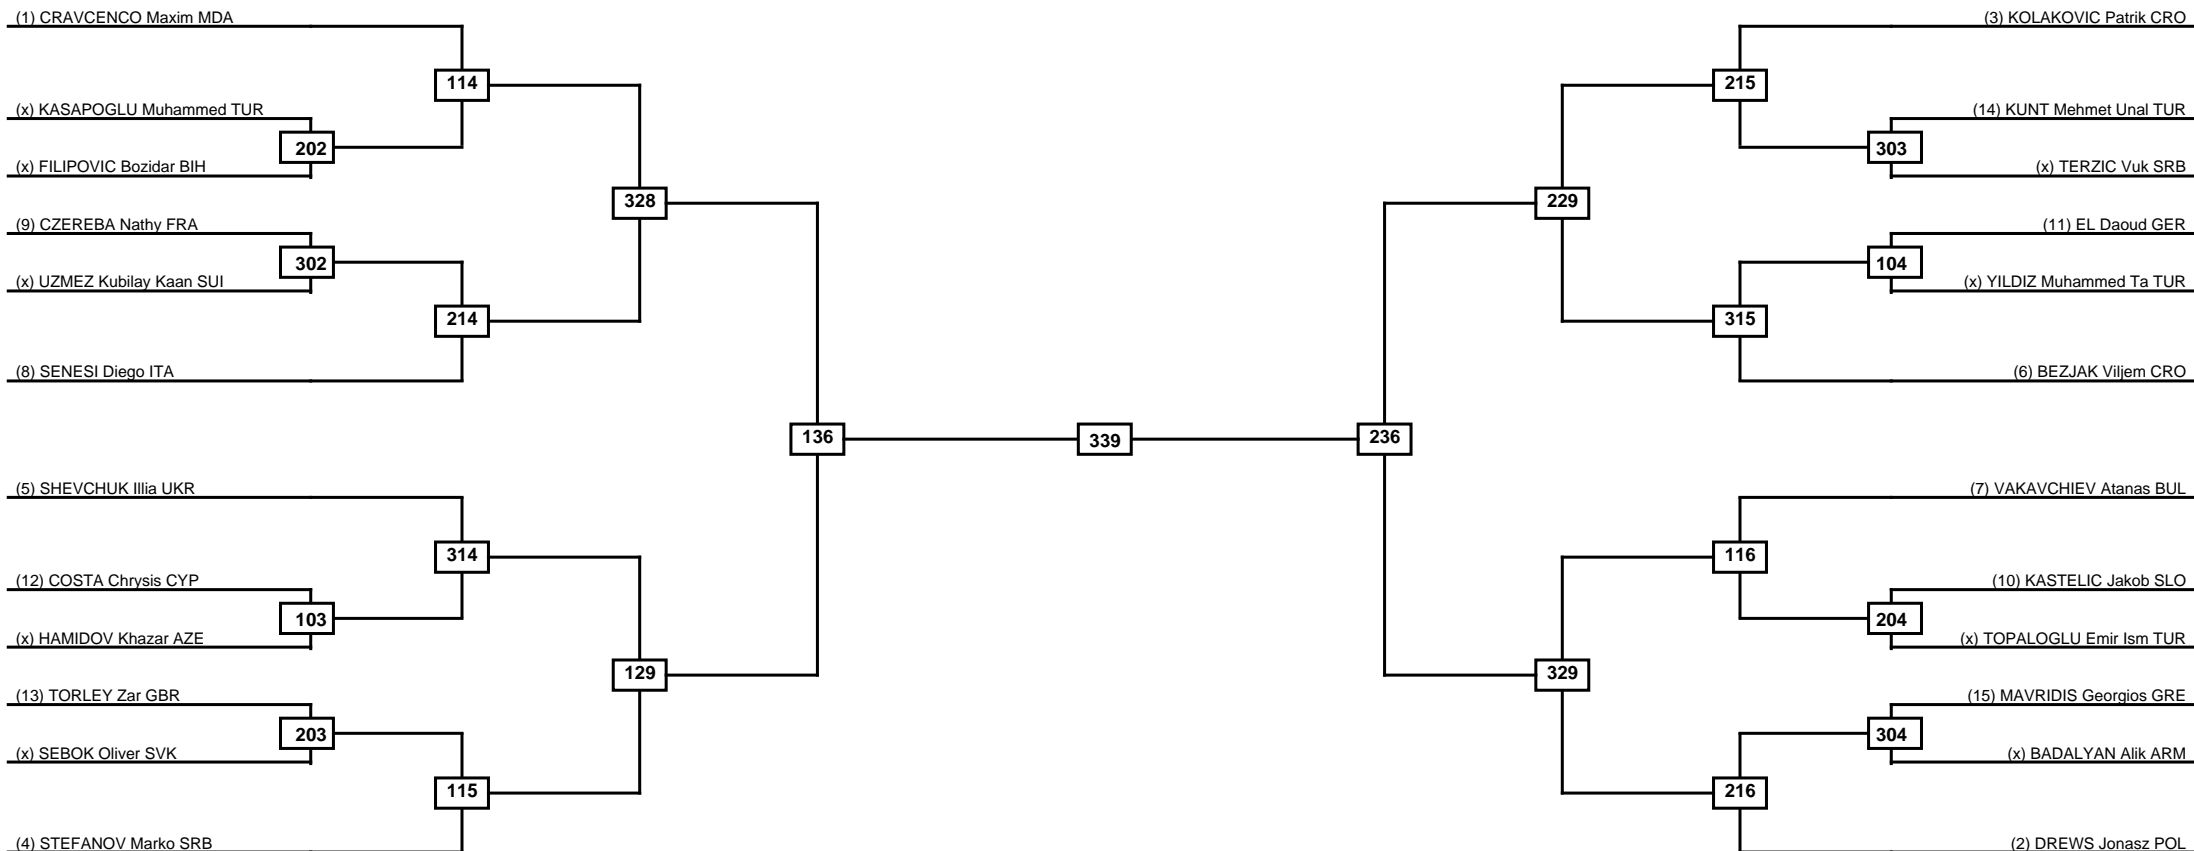

Round of 32   Round of 16   Quarterfinals   Semifinals   Final   Semifinals   Quarterfinals   Round of 16   Round of 32

Classification

LEGEND RSC: Win by Referee stops contest   PTG: Win by Point gap   SUP: Win by Superiority   DSQ: Win by Disqualification   DQB: Win by Disqualification for Unsportsmanlike behavior   DWR: Win by double Withdrawal   R: Round  
(x)Seed   PFT: Win by Final score   GDP: Win by Golden points   WDR: Win by Withdrawal   PUN: Win by Punitive declaration   DDB: Double disqualification for Unsportsmanlike behavior   DDQ: Double Disqualification

Round of 32   Round of 16   Quarterfinals   Semifinals   Final   Semifinals   Quarterfinals   Round of 16   Round of 32

Classification

**LEGEND**   RSC: Win by Referee stops contest   PTG: Win by Point gap   SUP: Win by Superiority   DSQ: Win by Disqualification   DQB: Win by Disqualification for Unsportsmanlike behavior   DWR: Win by double Withdrawal   R: Round  
 (x)Seed   PFT: Win by Final score   GDP: Win by Golden points   WDR: Win by Withdrawal   PUN: Win by Punitive declaration   DDB: Double disqualification for Unsportsmanlike behavior   DDQ: Double Disqualification