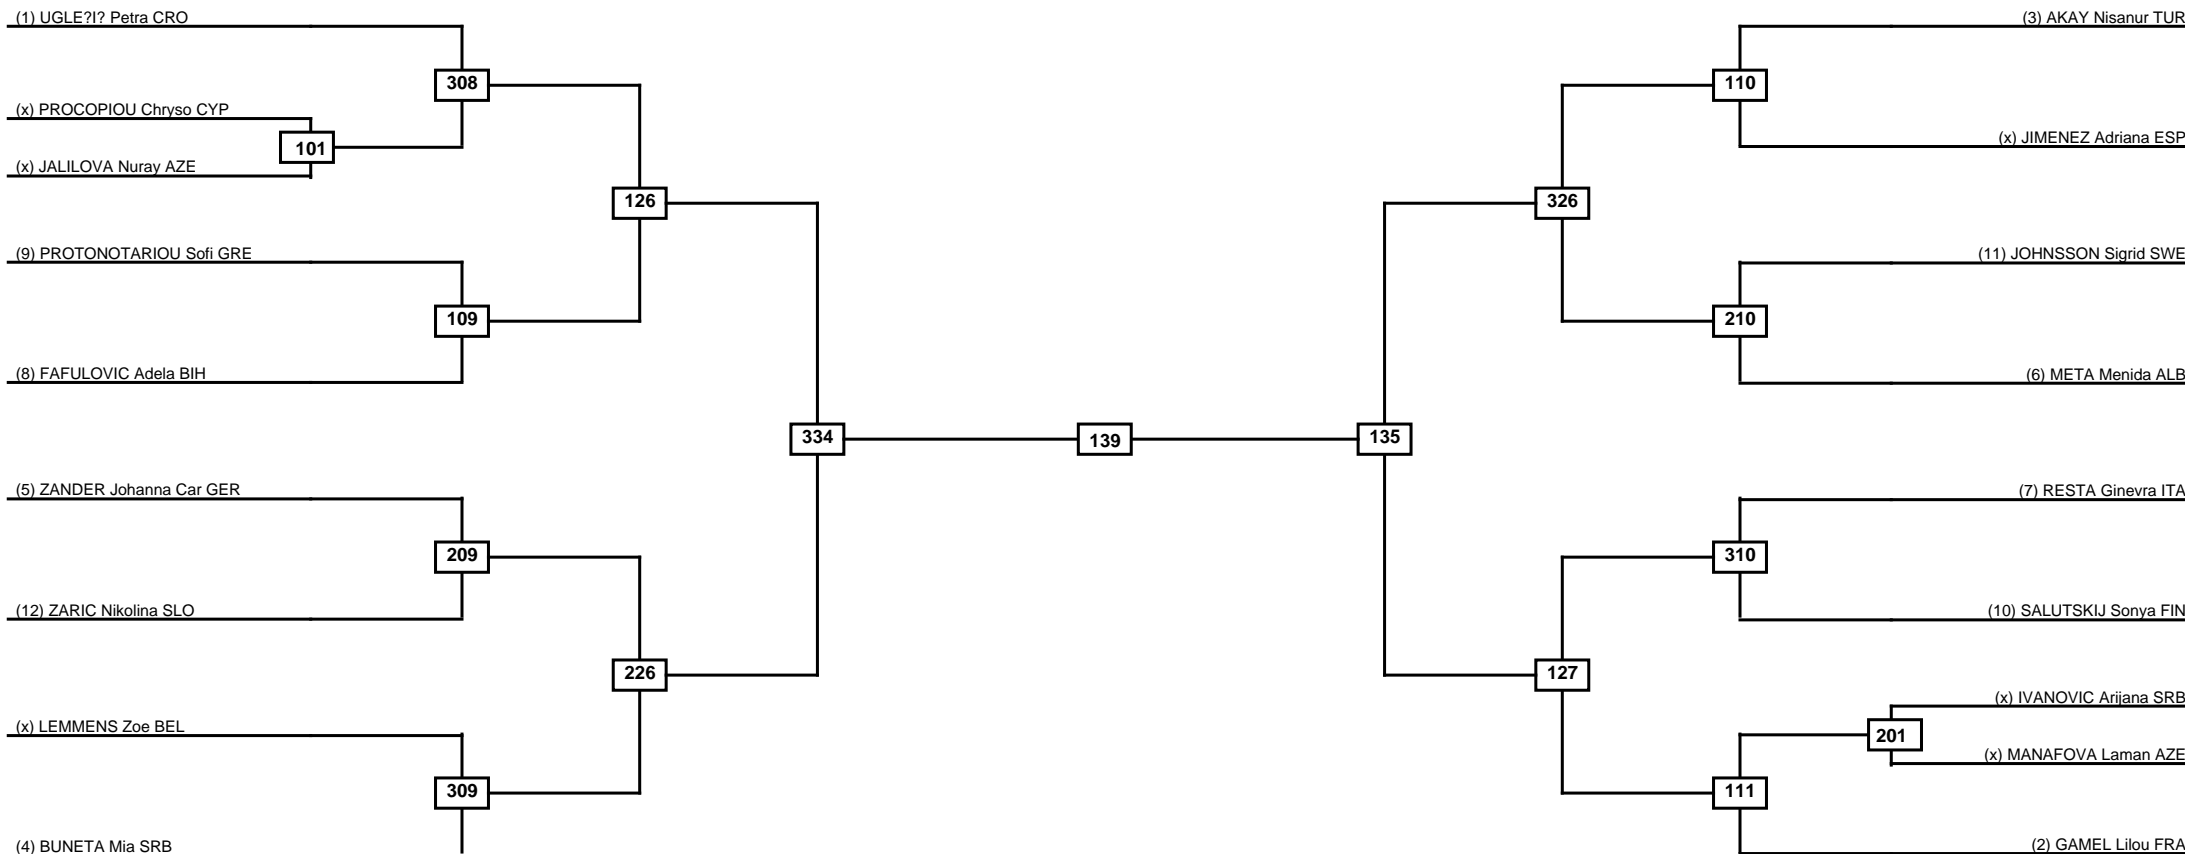

Round of 32   Round of 16   Quarterfinals   Semifinals   Final   Semifinals   Quarterfinals   Round of 16   Round of 32

Classification

LEGEND RSC: Win by Referee stops contest   PTG: Win by Point gap   SUP: Win by Superiority   DSQ: Win by Disqualification   DQB: Win by Disqualification for Unsportsmanlike behavior   DWR: Win by double Withdrawal   R: Round  
 (x)Seed   PFT: Win by Final score   GDP: Win by Golden points   WDR: Win by Withdrawal   PUN: Win by Punitive declaration   DDB: Double disqualification for Unsportsmanlike behavior   DDQ: Double Disqualification