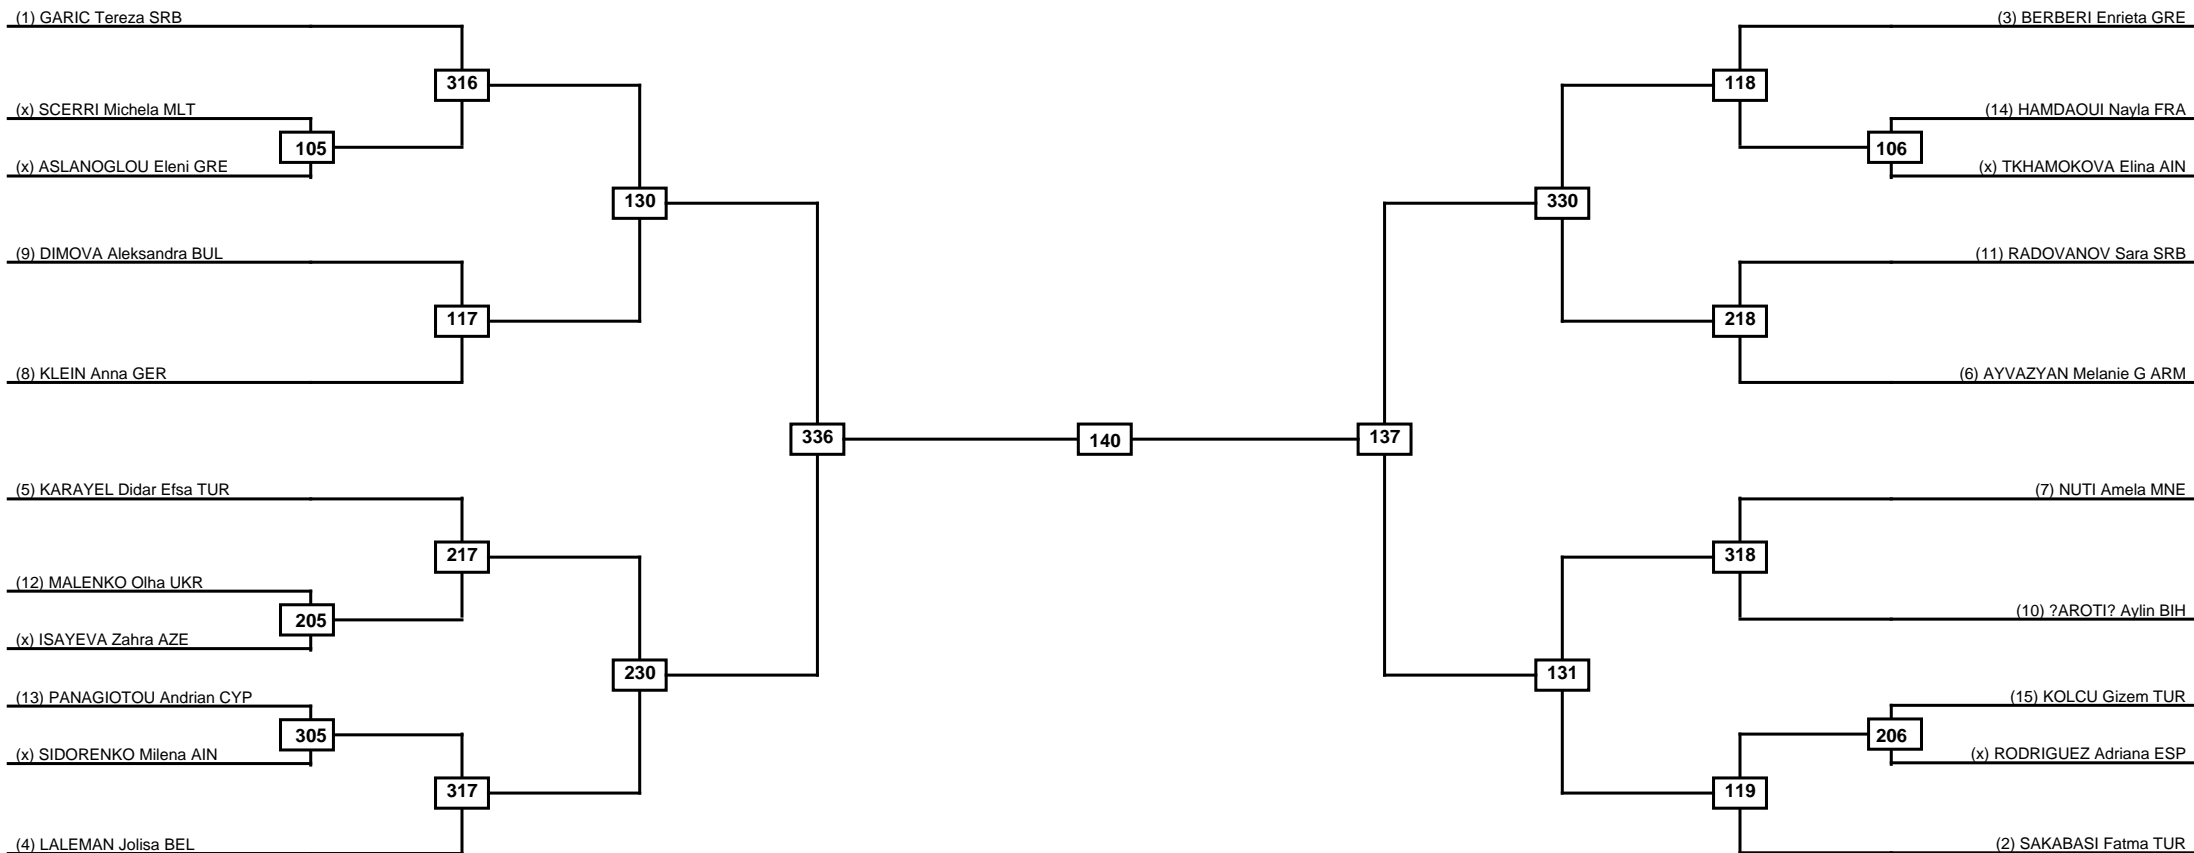

Round of 32   Round of 16   Quarterfinals   Semifinals   Final   Semifinals   Quarterfinals   Round of 16   Round of 32

Classification

LEGEND RSC: Win by Referee stops contest   PTG: Win by Point gap   SUP: Win by Superiority   DSQ: Win by Disqualification   DQB: Win by Disqualification for Unsportsmanlike behavior   DWR: Win by double Withdrawal   R: Round
(x)Seed   PFT: Win by Final score   GDP: Win by Golden points   WDR: Win by Withdrawal   PUN: Win by Punitive declaration   DDB: Double disqualification for Unsportsmanlike behavior   DDQ: Double Disqualification