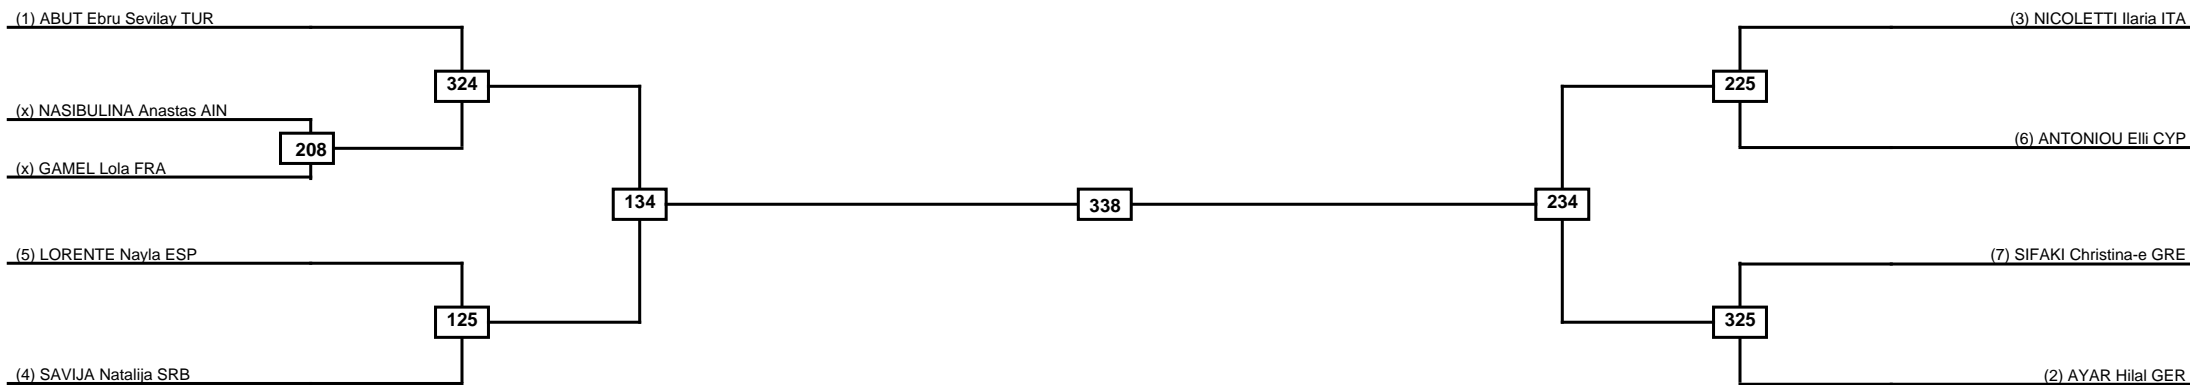

Round of 16	Quarterfinals	Semifinals	Final	Semifinals	Quarterfinals	Round of 16

Classification

LEGEND	RSC: Win by Referee stops contest	PTG: Win by Point gap	SUP: Win by Superiority	DSQ: Win by Disqualification	DQB: Win by Disqualification for Unsportsmanlike behavior	DWR: Win by double Withdrawal	R: Round
(x)Seed	PFT: Win by Final score	GDP: Win by Golden points	WDR: Win by Withdrawal	PUN: Win by Punitive declaration	DDB: Double disqualification for Unsportsmanlike behavior	DDQ: Double Disqualification