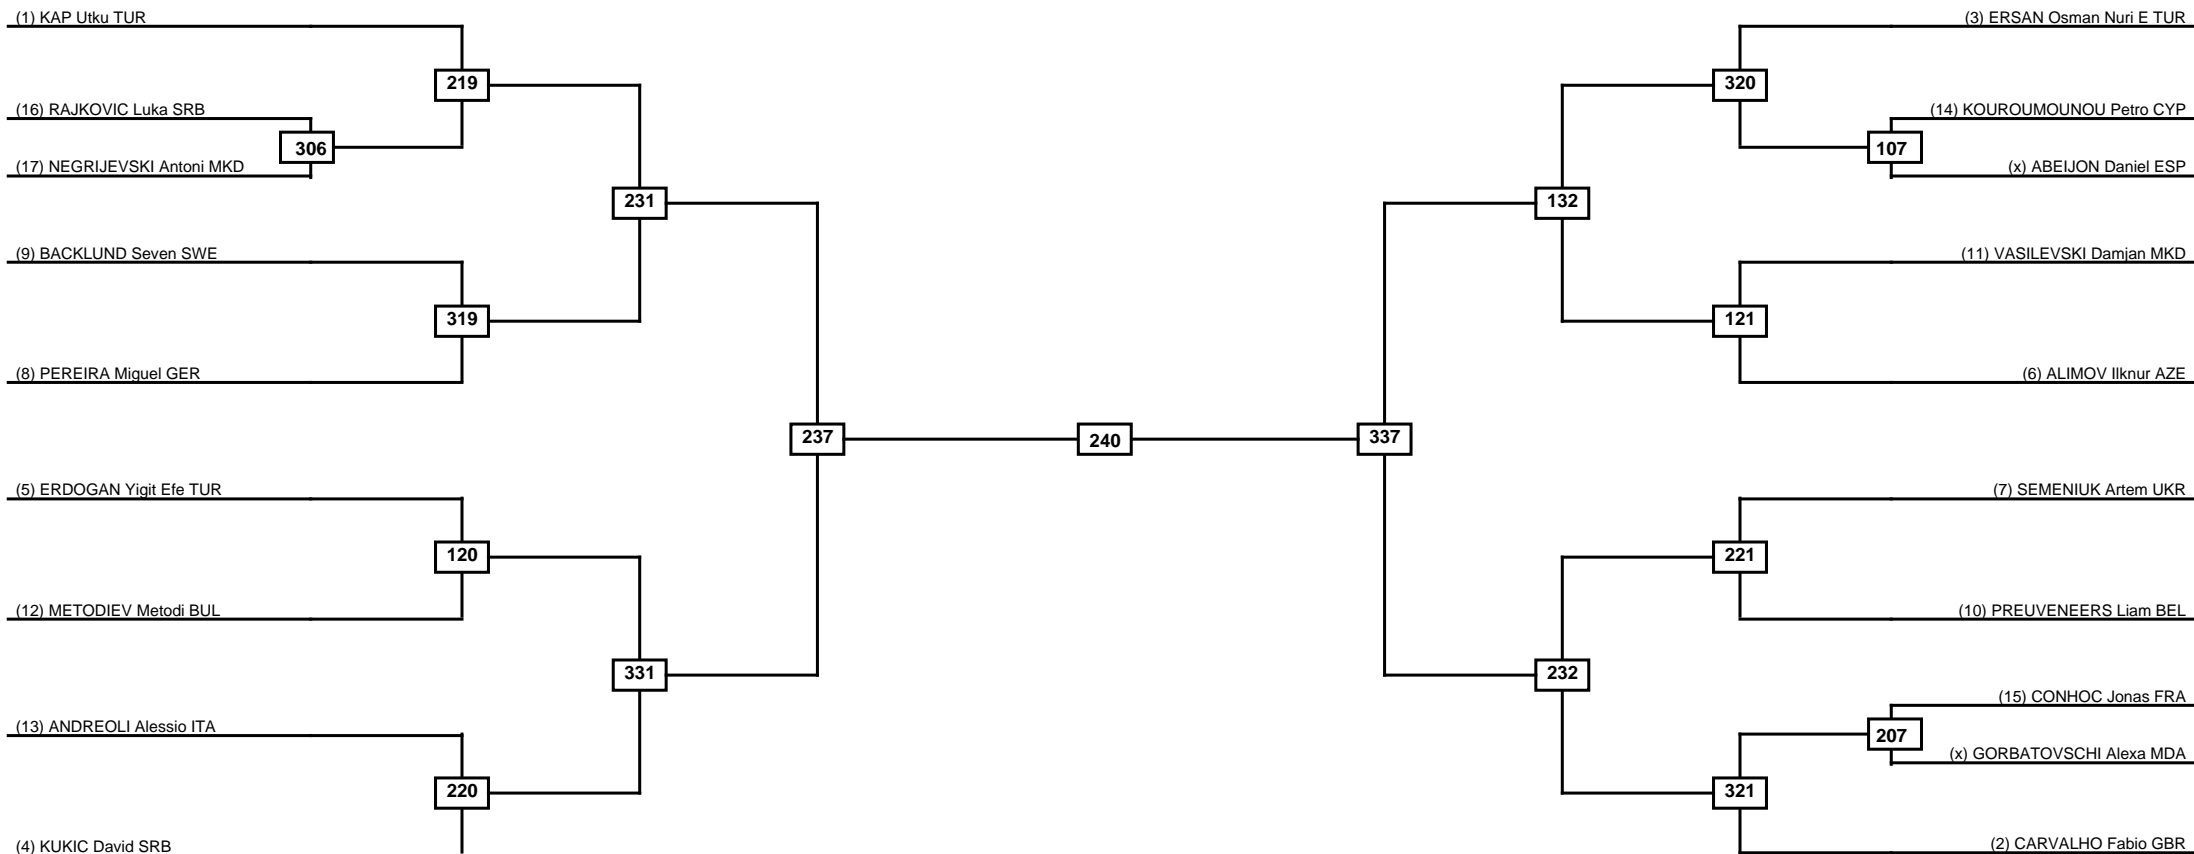

Round of 32   Round of 16   Quarterfinals   Semifinals   Final   Semifinals   Quarterfinals   Round of 16   Round of 32

Classification

LEGEND RSC: Win by Referee stops contest   PTG: Win by Point gap   SUP: Win by Superiority   DSQ: Win by Disqualification   DQB: Win by Disqualification for Unsportsmanlike behavior   DWR: Win by double Withdrawal   R: Round  
(x)Seed   PFT: Win by Final score   GDP: Win by Golden points   WDR: Win by Withdrawal   PUN: Win by Punitive declaration   DDB: Double disqualification for Unsportsmanlike behavior   DDQ: Double Disqualification

Round of 32   Round of 16   Quarterfinals   Semifinals   Final   Semifinals   Quarterfinals   Round of 16   Round of 32

Classification

**LEGEND**   RSC: Win by Referee stops contest   PTG: Win by Point gap   SUP: Win by Superiority   DSQ: Win by Disqualification   DQB: Win by Disqualification for Unsportsmanlike behavior   DWR: Win by double Withdrawal   R: Round  
 (x)Seed   PFT: Win by Final score   GDP: Win by Golden points   WDR: Win by Withdrawal   PUN: Win by Punitive declaration   DDB: Double disqualification for Unsportsmanlike behavior   DDQ: Double Disqualification