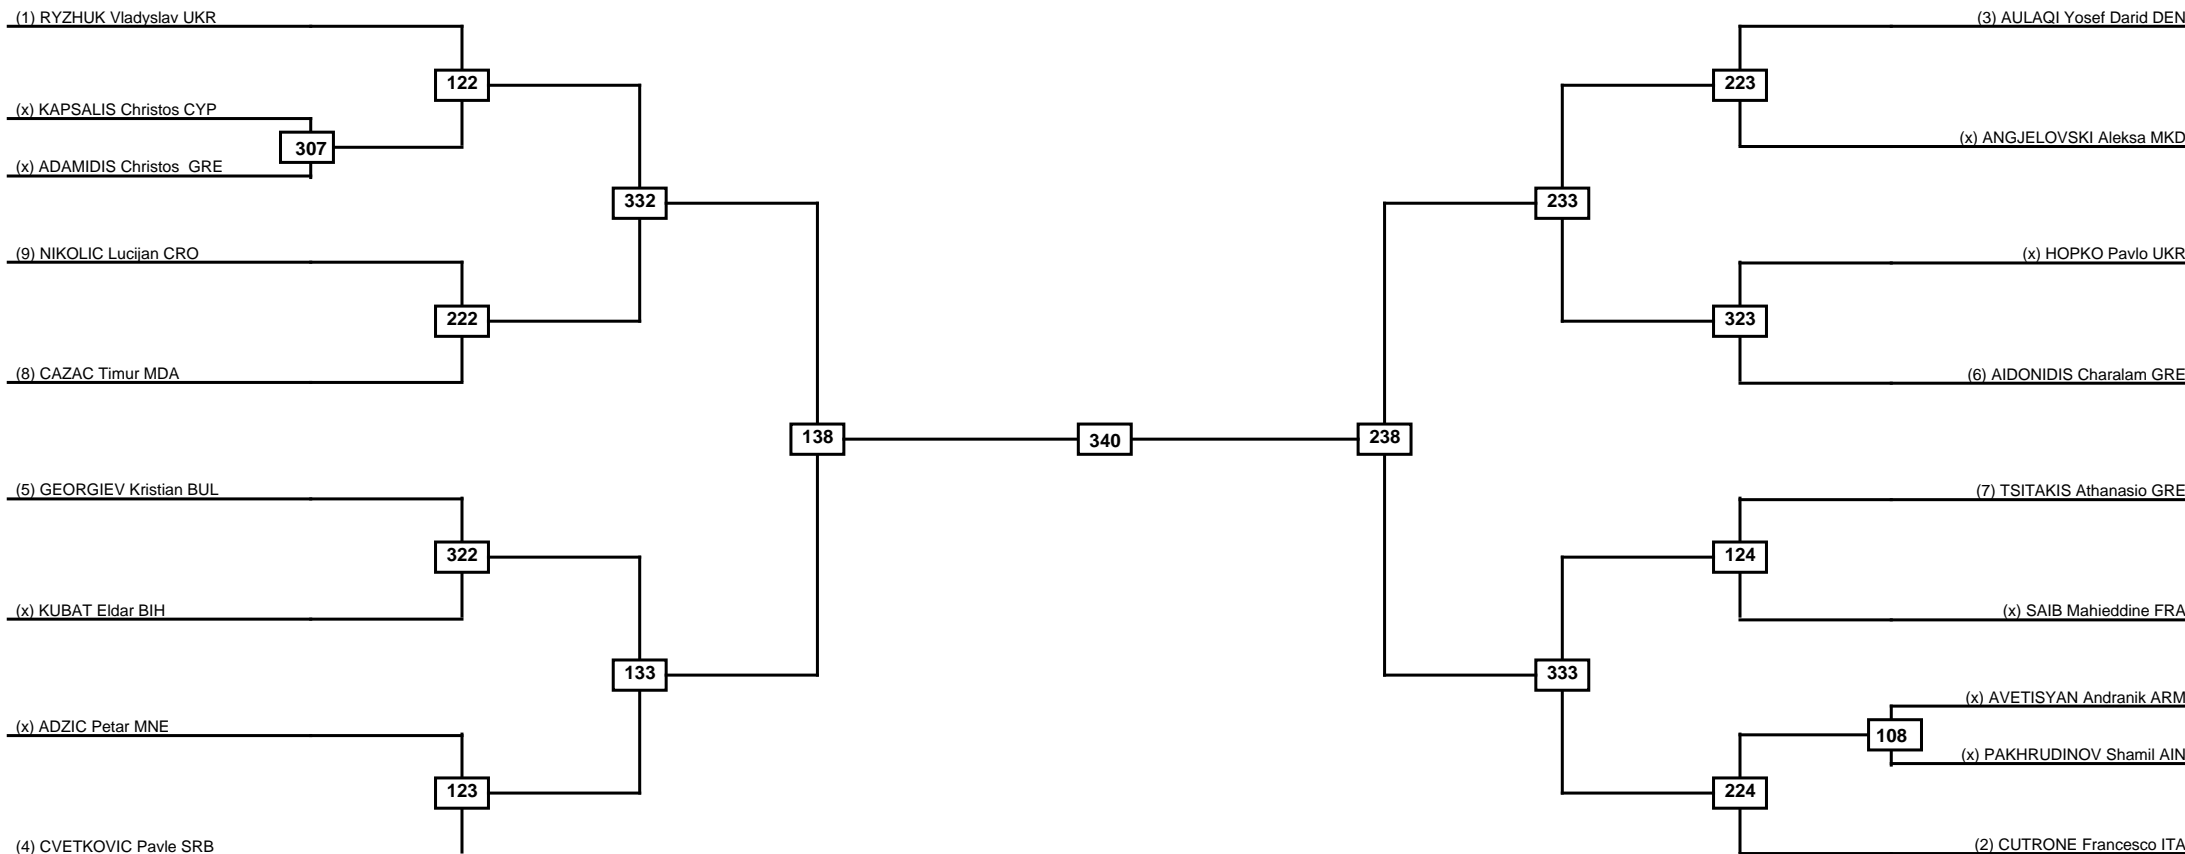

Round of 32   Round of 16   Quarterfinals   Semifinals   Final   Semifinals   Quarterfinals   Round of 16   Round of 32

Classification

LEGEND RSC: Win by Referee stops contest   PTG: Win by Point gap   SUP: Win by Superiority   DSQ: Win by Disqualification   DQB: Win by Disqualification for Unsportsmanlike behavior   DWR: Win by double Withdrawal   R: Round  
(x)Seed   PFT: Win by Final score   GDP: Win by Golden points   WDR: Win by Withdrawal   PUN: Win by Punitive declaration   DDB: Double disqualification for Unsportsmanlike behavior   DDQ: Double Disqualification

Round of 32   Round of 16   Quarterfinals   Semifinals   Final   Semifinals   Quarterfinals   Round of 16   Round of 32

Classification

**LEGEND**   RSC: Win by Referee stops contest   PTG: Win by Point gap   SUP: Win by Superiority   DSQ: Win by Disqualification   DQB: Win by Disqualification for Unsportsmanlike behavior   DWR: Win by double Withdrawal   R: Round  
 (x)Seed   PFT: Win by Final score   GDP: Win by Golden points   WDR: Win by Withdrawal   PUN: Win by Punitive declaration   DDB: Double disqualification for Unsportsmanlike behavior   DDQ: Double Disqualification