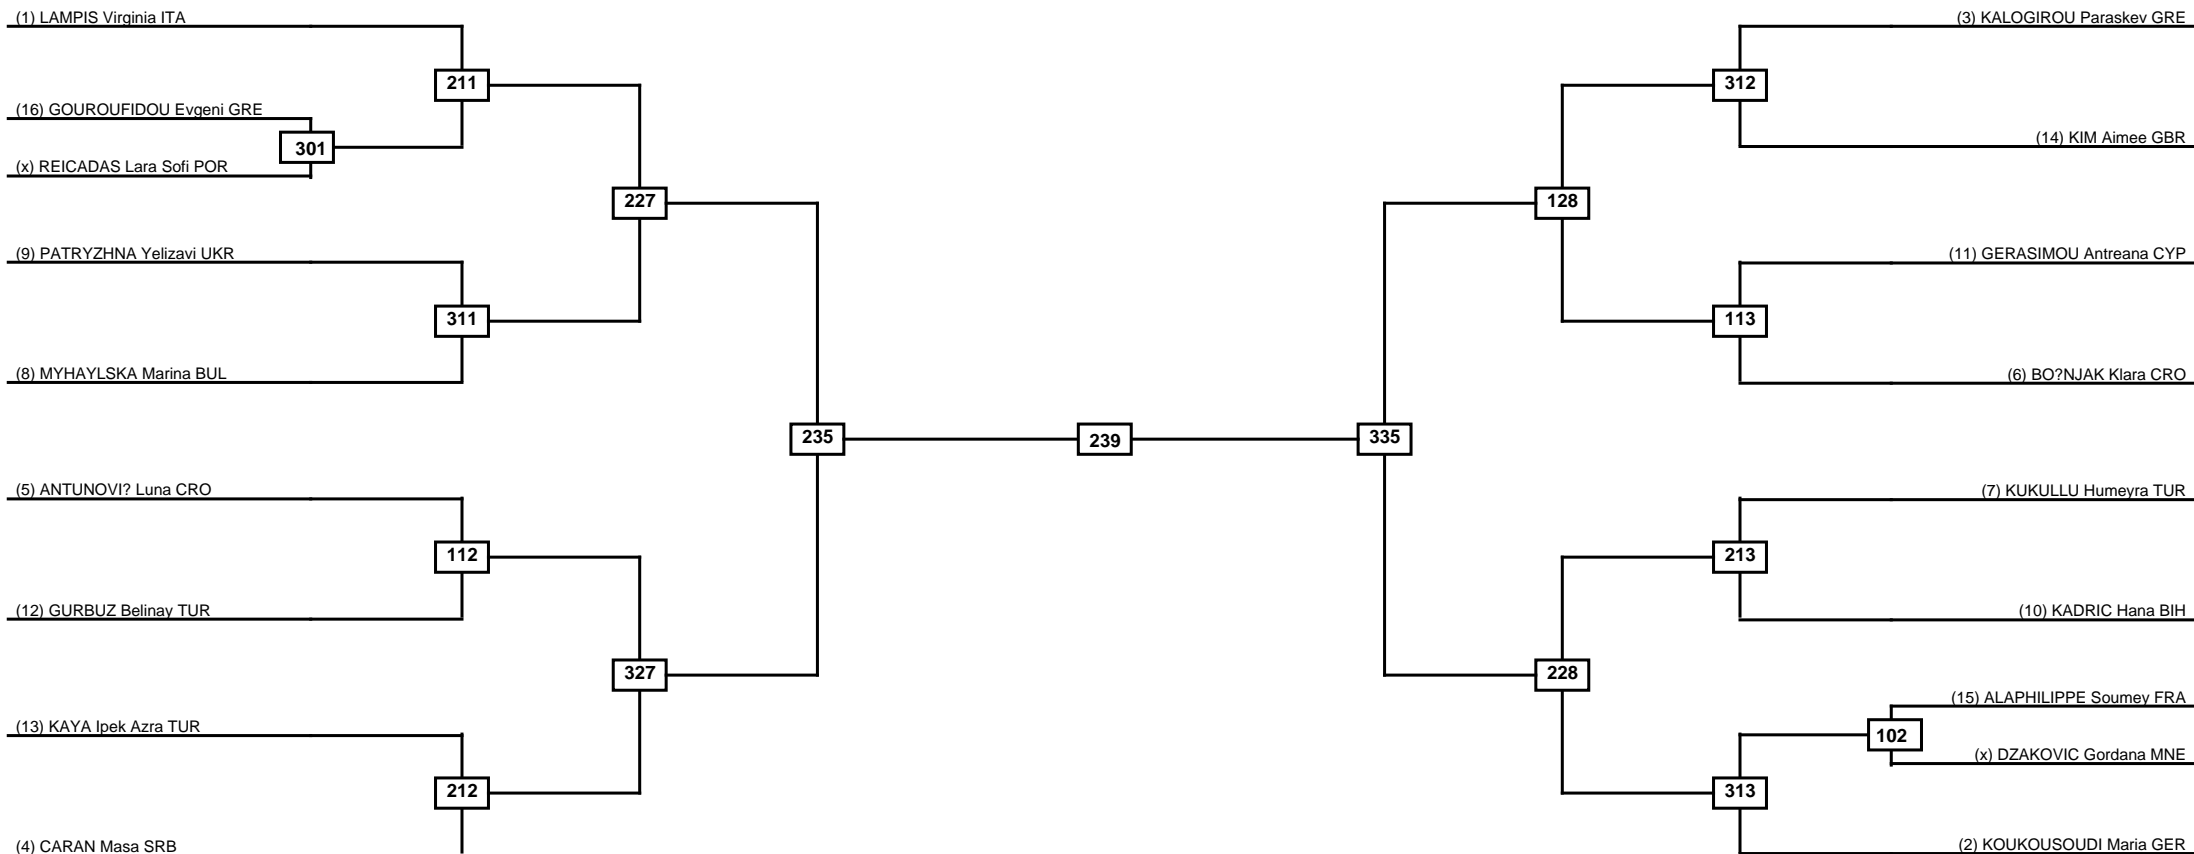

Round of 32   Round of 16   Quarterfinals   Semifinals   Final   Semifinals   Quarterfinals   Round of 16   Round of 32

Classification

LEGEND RSC: Win by Referee stops contest   PTG: Win by Point gap   SUP: Win by Superiority   DSQ: Win by Disqualification   DQB: Win by Disqualification for Unsportsmanlike behavior   DWR: Win by double Withdrawal   R: Round
(x)Seed   PFT: Win by Final score   GDP: Win by Golden points   WDR: Win by Withdrawal   PUN: Win by Punitive declaration   DDB: Double disqualification for Unsportsmanlike behavior   DDQ: Double Disqualification