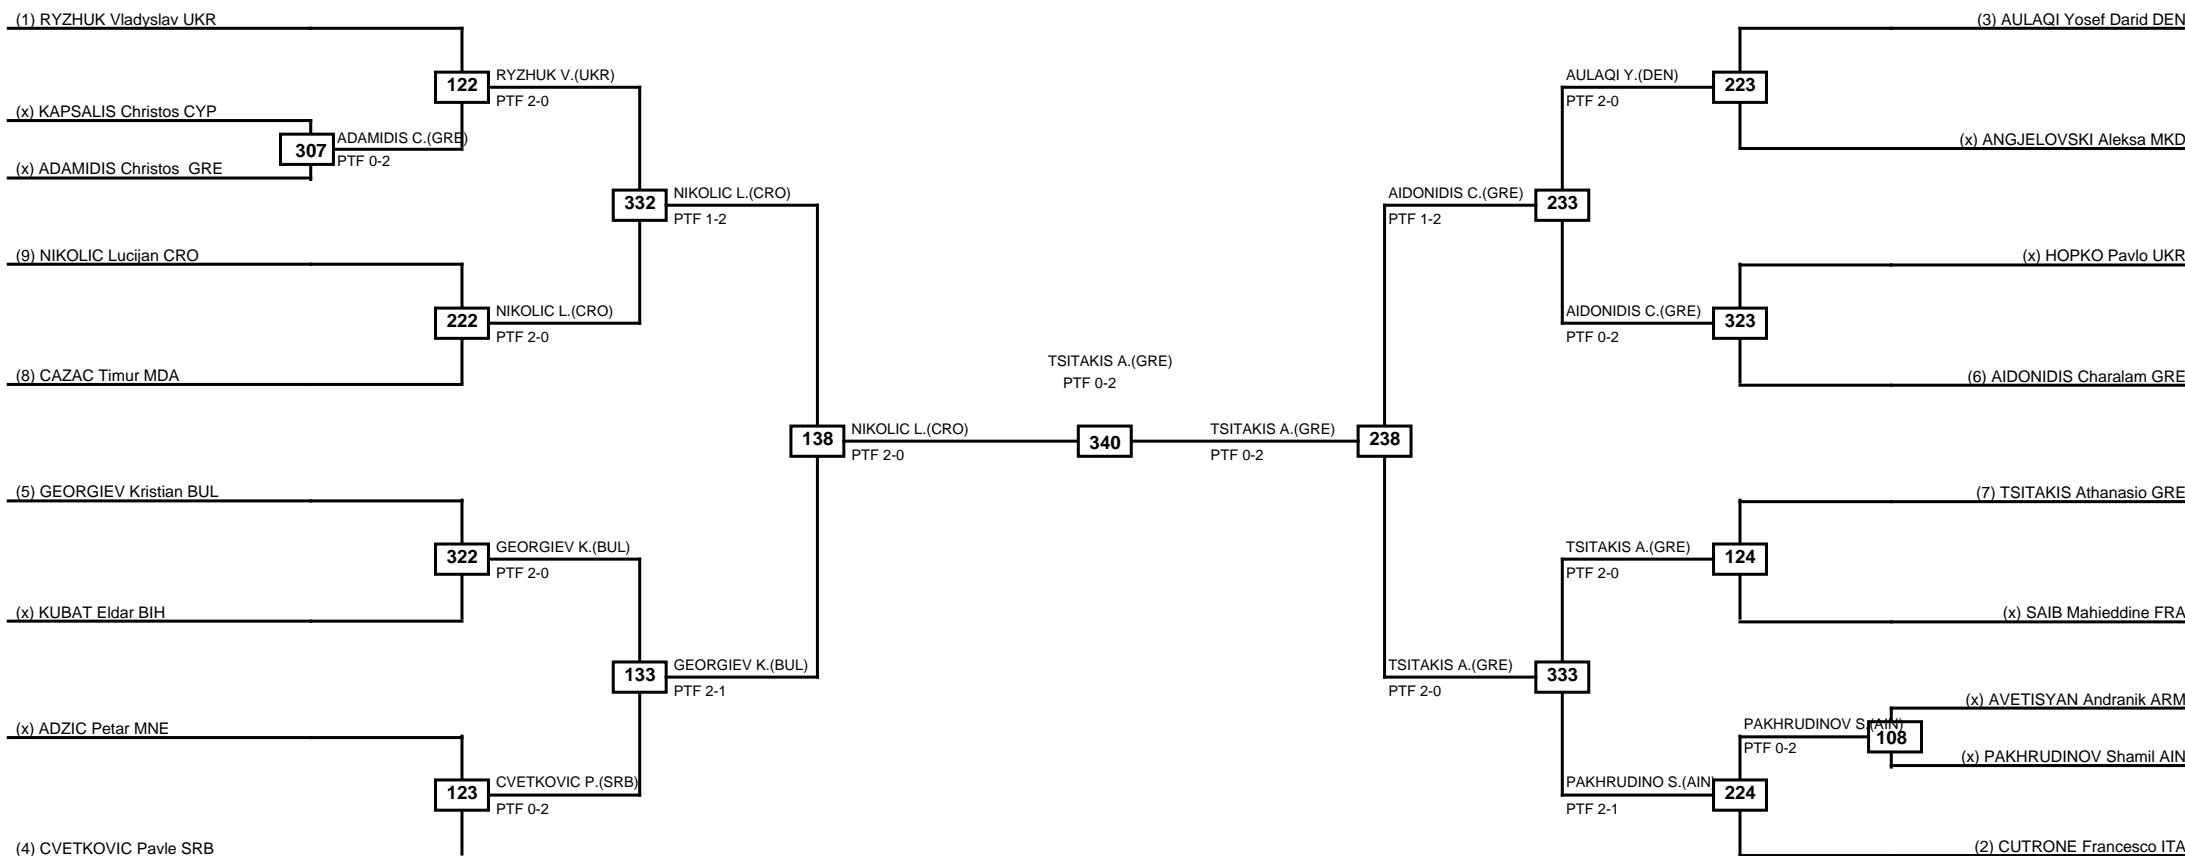

Round of 32   Round of 16   Quarterfinals   Semifinals   Final   Semifinals   Quarterfinals   Round of 16   Round of 32

Classification
1 TSITAKIS Athanasios GRE
2 NIKOLIC Lucijan CRO
3 GEORGIEV Kristian BUL
3 AIDONIDIS Charalampos GRE

LEGEND RSC: Win by Referee stops contest   PTF: Win by Point gap   SUP: Win by Superiority   DSQ: Win by Disqualification   DQB: Win by Disqualification for Unsportsmanlike behavior   DWR: Win by double Withdrawal   R: Round
(x)Seed   PFT: Win by Final score   GDP: Win by Golden points   WDR: Win by Withdrawal   PUN: Win by Punitive declaration   DDB: Double disqualification for Unsportsmanlike behavior   DDQ: Double Disqualification