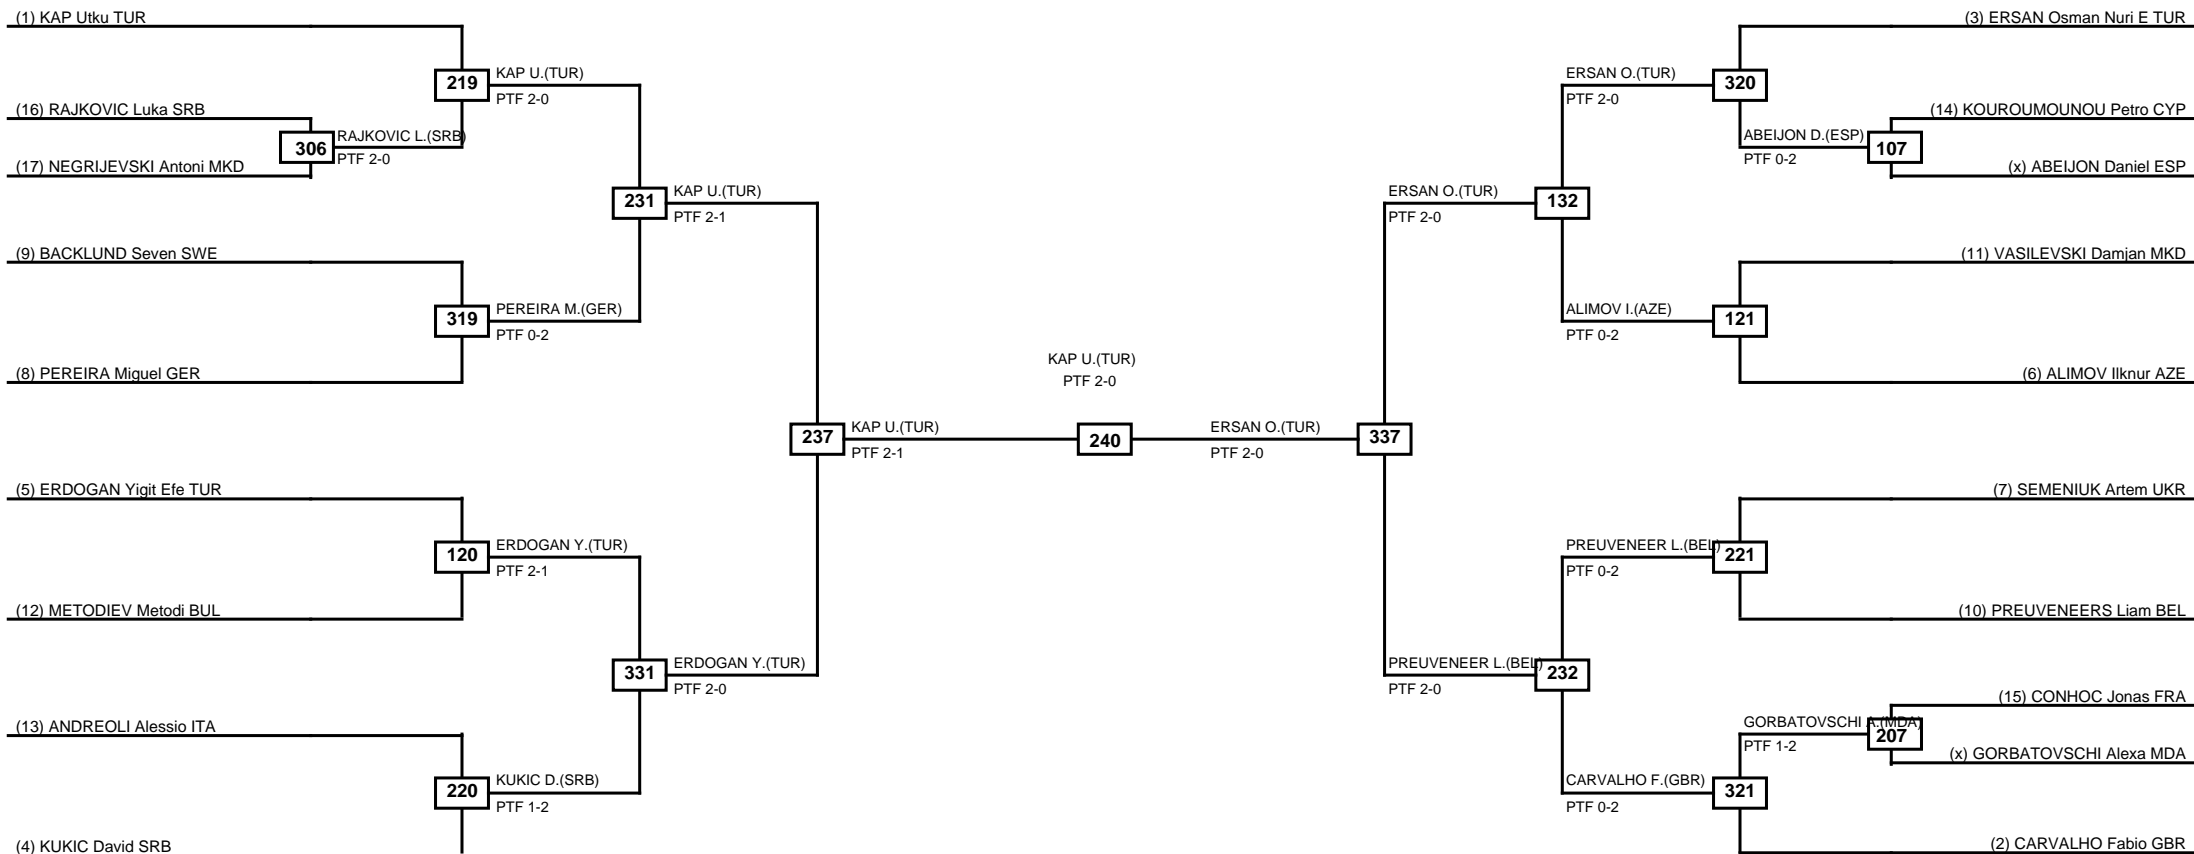

Round of 32   Round of 16   Quarterfinals   Semifinals   Final   Semifinals   Quarterfinals   Round of 16   Round of 32

Classification
1 KAP Utku TUR
2 ERSAN Osman Nuri Esad TUR
3 ERDOGAN Yigit Efe TUR
3 PREUVENEERS Liam BEL

LEGEND RSC: Win by Referee stops contest   PTF: Win by Point gap   SUP: Win by Superiority   DSQ: Win by Disqualification   DQB: Win by Disqualification for Unsportsmanlike behavior   DWR: Win by double Withdrawal   R: Round
(x)Seed   PFT: Win by Final score   GDP: Win by Golden points   WDR: Win by Withdrawal   PUN: Win by Punitive declaration   DDB: Double disqualification for Unsportsmanlike behavior   DDQ: Double Disqualification