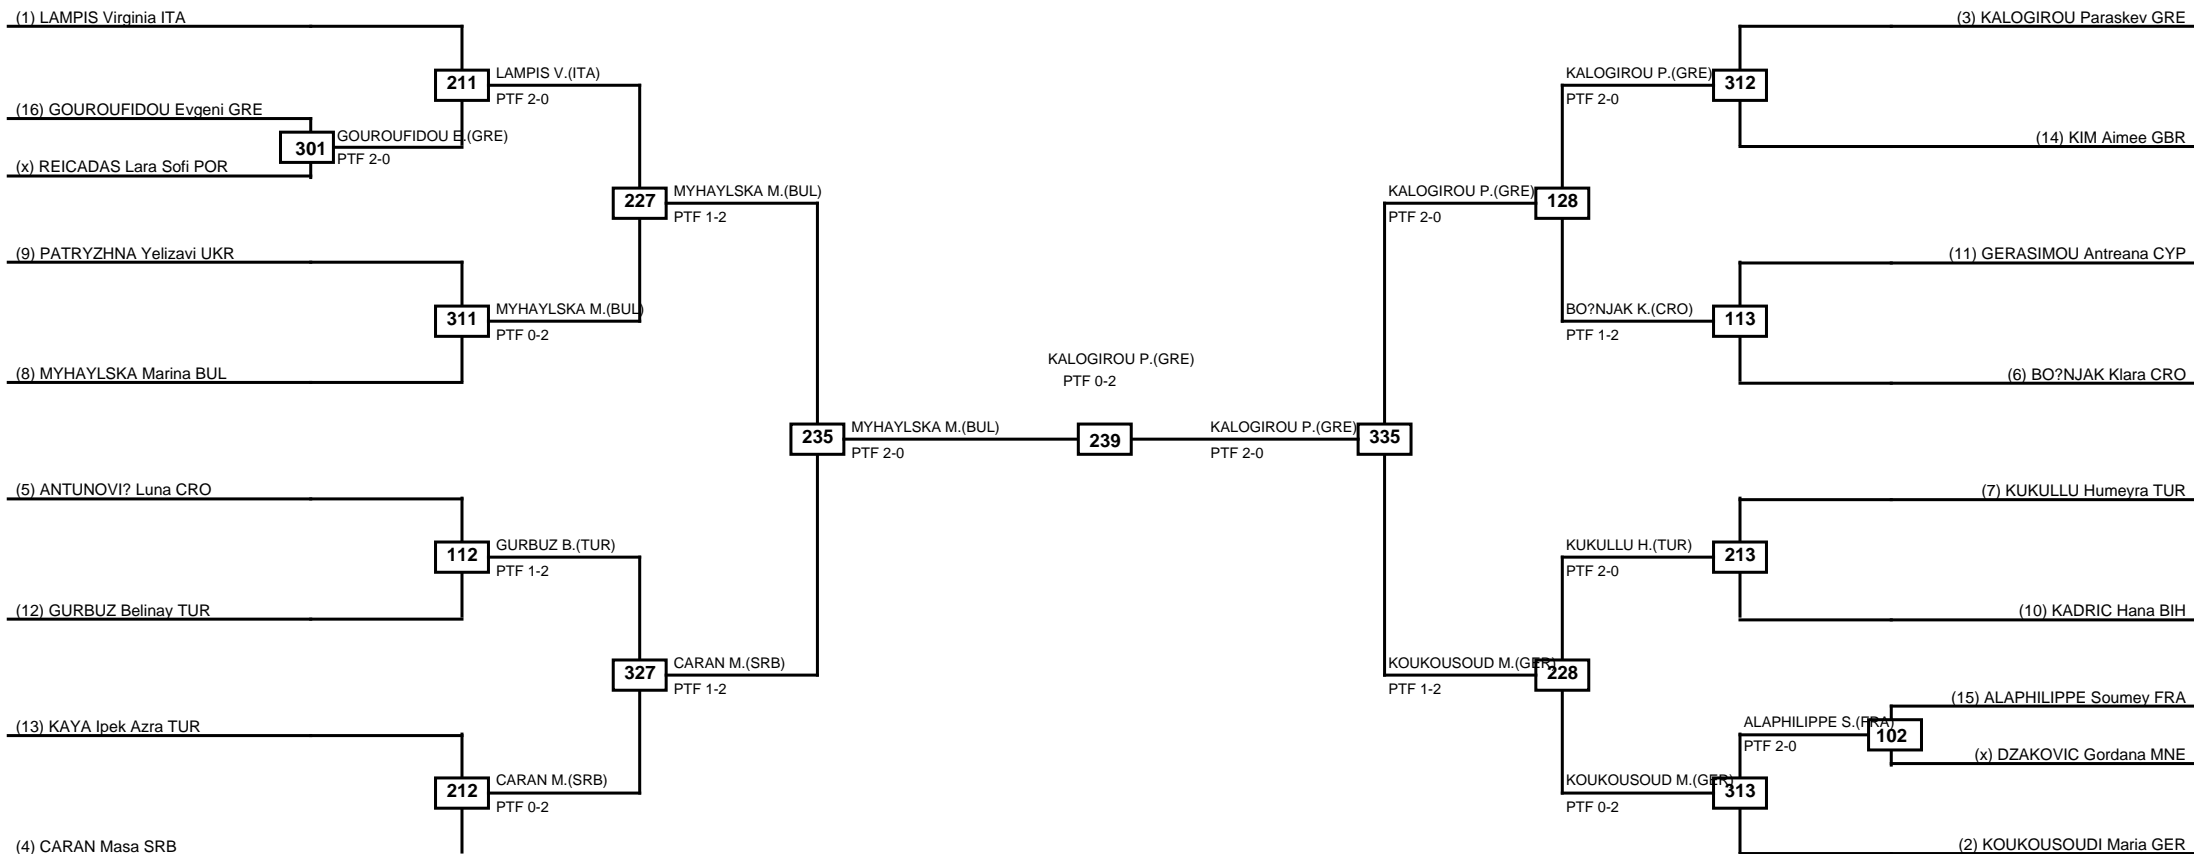

LEGEND RSC: Win by Referee stops contest PTF: Win by Point gap SUP: Win by Superiority DSQ: Win by Disqualification DQB: Win by Disqualification for Unsportsmanlike behavior DWR: Win by double Withdrawal R: Round
(x)Seed PFT: Win by Final score GDP: Win by Golden points WDR: Win by Withdrawal PUN: Win by Punitive declaration DDB: Double disqualification for Unsportsmanlike behavior DDQ: Double Disqualification

Round of 32 Round of 16 Quarterfinals Semifinals Final Semifinals Quarterfinals Round of 16 Round of 32

Classification
1 UGLE? P.(CRO)
2 GAMEL L.(FRA)
3 LEMMENS Z.(BEL)
3 AKAY Nisanur TUR

LEGEND RSC: Win by Referee stops contest PTG: Win by Point gap SUP: Win by Superiority DSQ: Win by Disqualification DQB: Win by Disqualification for Unsportsmanlike behavior DWR: Win by double Withdrawal R: Round
(x)Seed PFT: Win by Final score GDP: Win by Golden points WDR: Win by Withdrawal PUN: Win by Punitive declaration DDB: Double disqualification for Unsportsmanlike behavior DDQ: Double Disqualification

Round of 32 Round of 16 Quarterfinals Semifinals Final Semifinals Quarterfinals Round of 16 Round of 32

Classification
1 KALOGIROU Paraskevi GRE
2 MYHAYLSKA Marina BUL
3 KOUKOUSOUDI Maria GER
3 CARAN Masa SRB