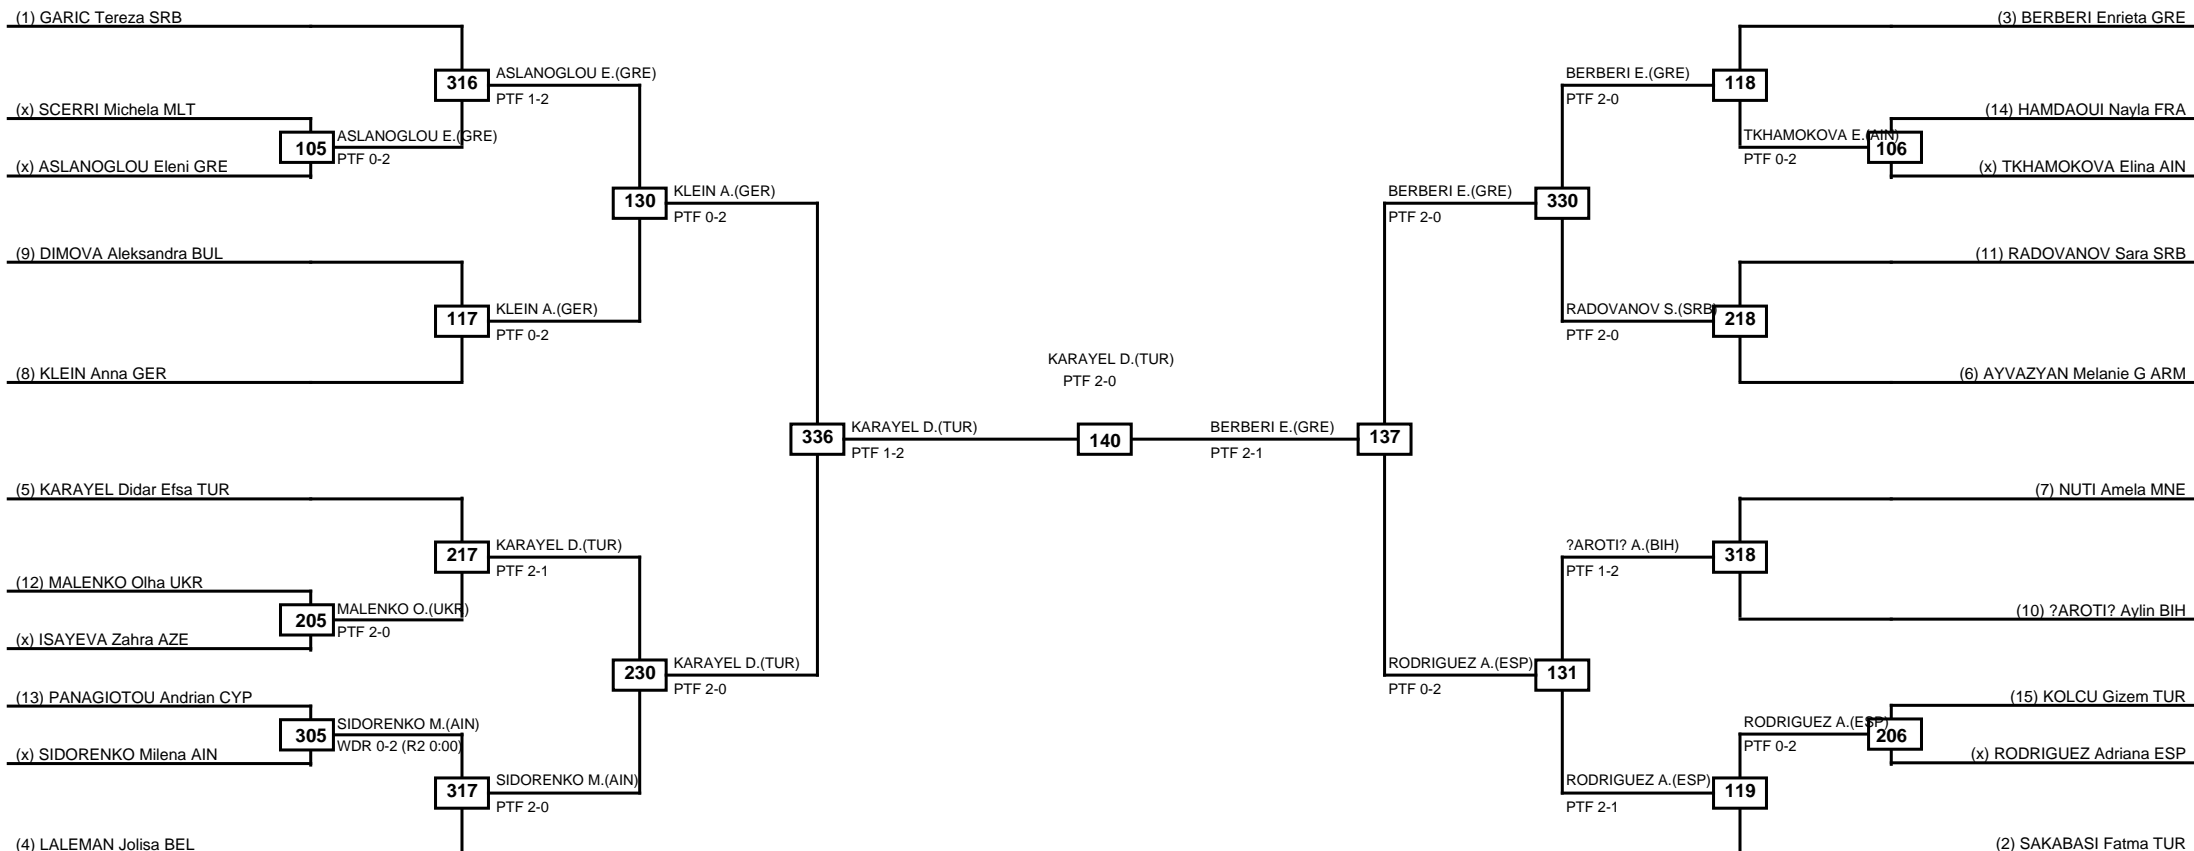

Round of 32   Round of 16   Quarterfinals   Semifinals   Final   Semifinals   Quarterfinals   Round of 16   Round of 32

Classification
1 KARAYEL Didar Efsa TUR
2 BERBERI Enrieta GRE
3 KLEIN Anna GER
3 RODRIGUEZ Adriana ESP

LEGEND RSC: Win by Referee stops contest   PTF: Win by Point gap   SUP: Win by Superiority   DSQ: Win by Disqualification   DQB: Win by Disqualification for Unsportsmanlike behavior   DWR: Win by double Withdrawal   R: Round
(x)Seed   PFT: Win by Final score   GDP: Win by Golden points   WDR: Win by Withdrawal   PUN: Win by Punitive declaration   DDB: Double disqualification for Unsportsmanlike behavior   DDQ: Double Disqualification