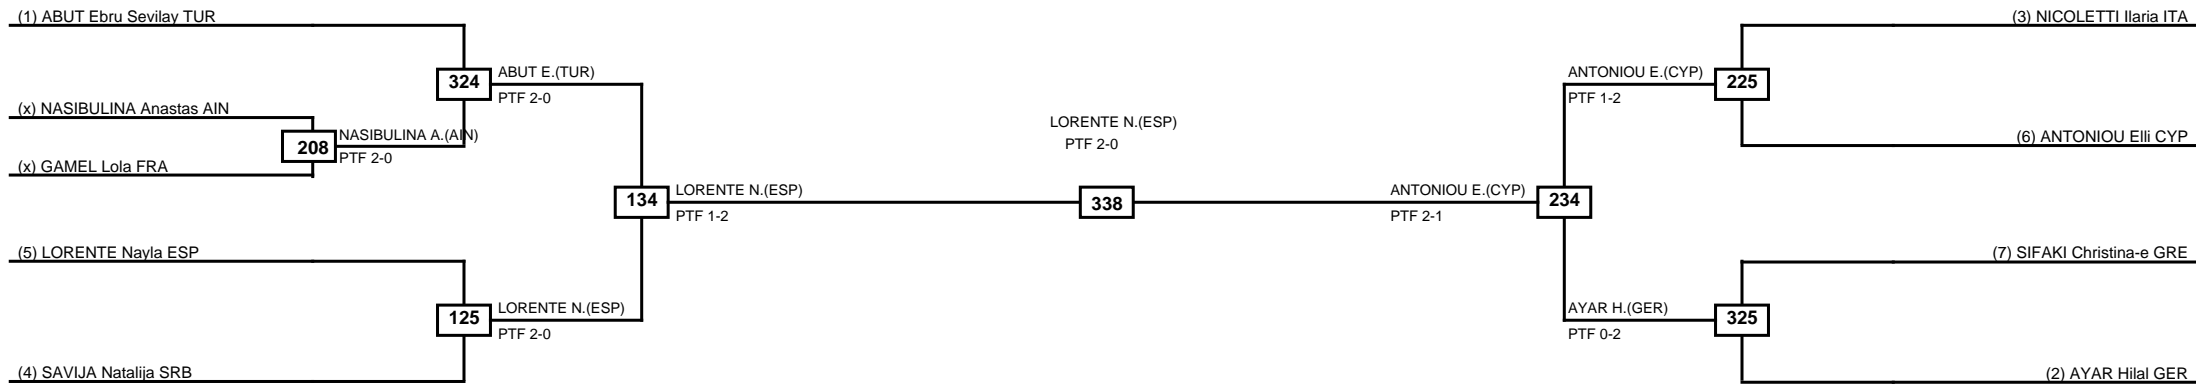

Round of 16   Quarterfinals   Semifinals   Final   Semifinals   Quarterfinals   Round of 16

Classification
1 LORENTE Nayla ESP
2 ANTONIOU Elli CYP
3 AYAR Hilal GER
3 ABUT Ebru Sevilay TUR

LEGEND	RSC: Win by Referee stops contest	PTG: Win by Point gap	SUP: Win by Superiority	DSQ: Win by Disqualification	DQB: Win by Disqualification for Unsportsmanlike behavior	DWR: Win by double Withdrawal	R: Round
(x)Seed	PFT: Win by Final score	GDP: Win by Golden points	WDR: Win by Withdrawal	PUN: Win by Punitive declaration	DDB: Double disqualification for Unsportsmanlike behavior	DDQ: Double Disqualification