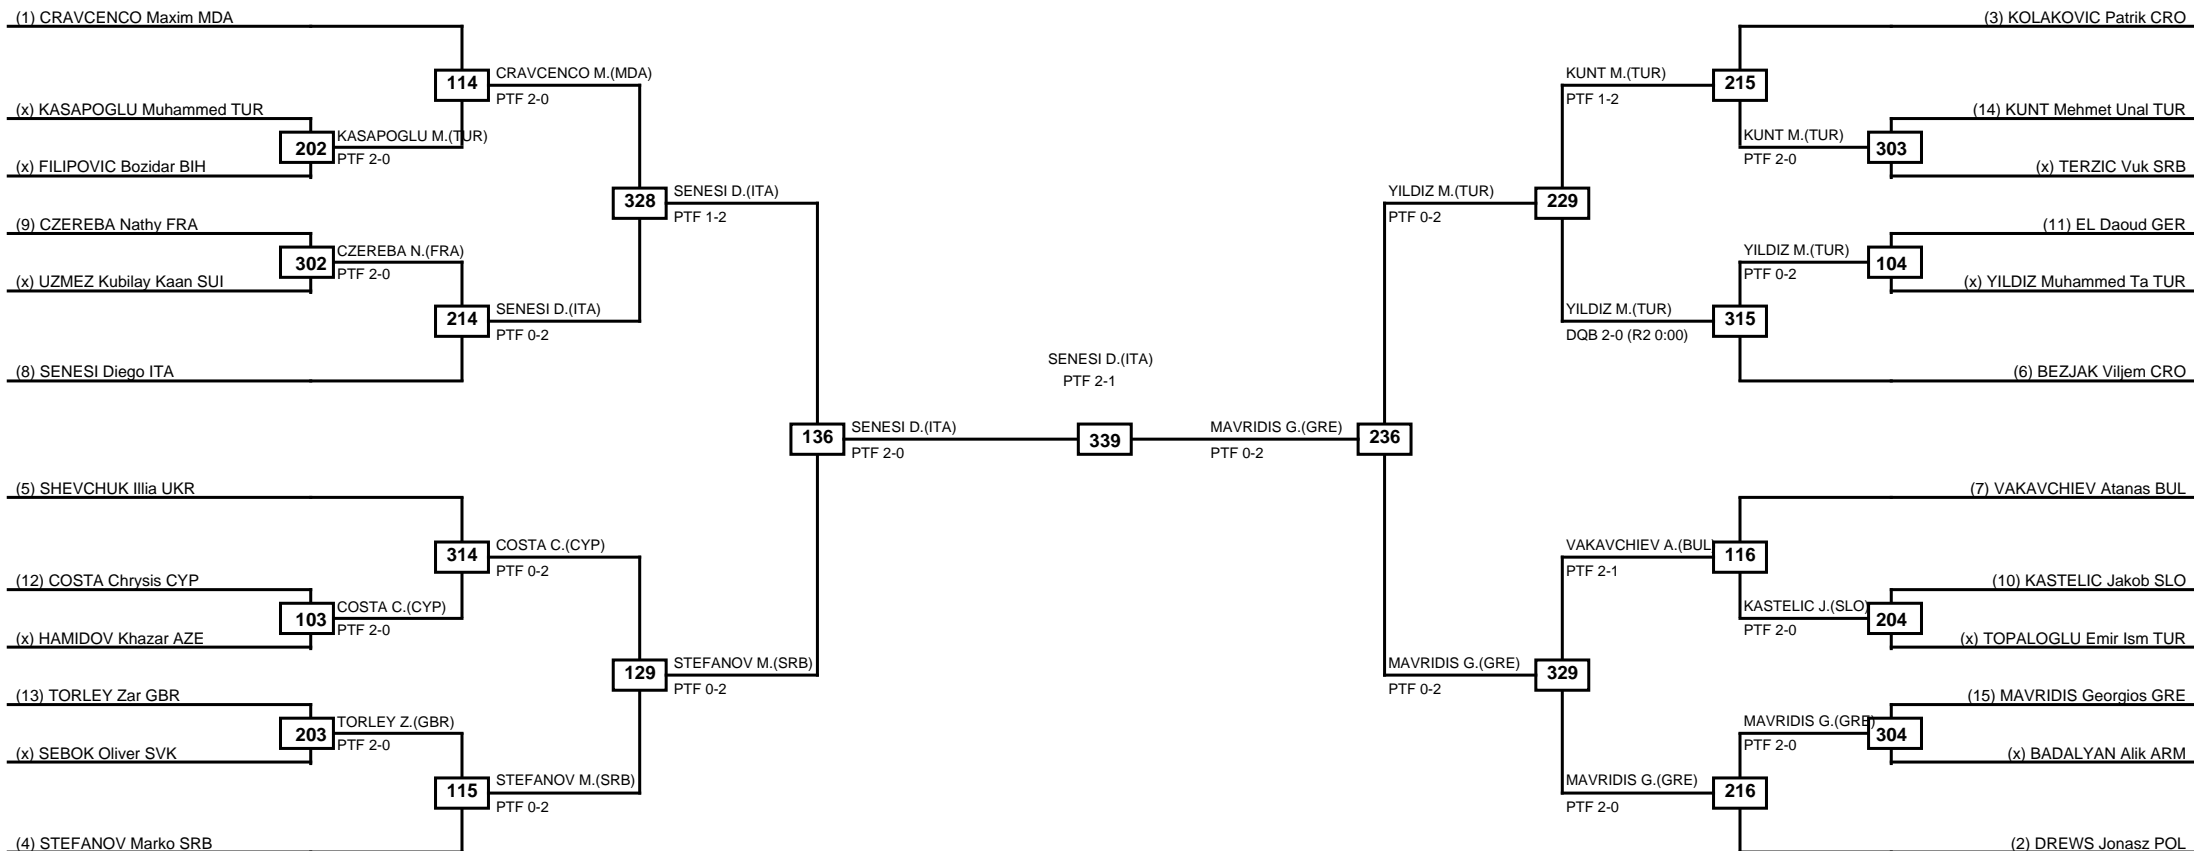

Round of 32 Round of 16 Quarterfinals Semifinals Final Semifinals Quarterfinals Round of 16 Round of 32

Classification
1 SENESI Diego (ITA)
2 MAVRIDIS Georgios (GRE)
3 YILDIZ Muhammed Taha (TUR)
3 STEFANOV Marko (SRB)

LEGEND RSC: Win by Referee stops contest PTF: Win by Point gap SUP: Win by Superiority DSQ: Win by Disqualification DQB: Win by Disqualification for Unsportsmanlike behavior DWR: Win by double Withdrawal R: Round
(x)Seed PFT: Win by Final score GDP: Win by Golden points WDR: Win by Withdrawal PUN: Win by Punitive declaration DDB: Double disqualification for Unsportsmanlike behavior DDQ: Double Disqualification