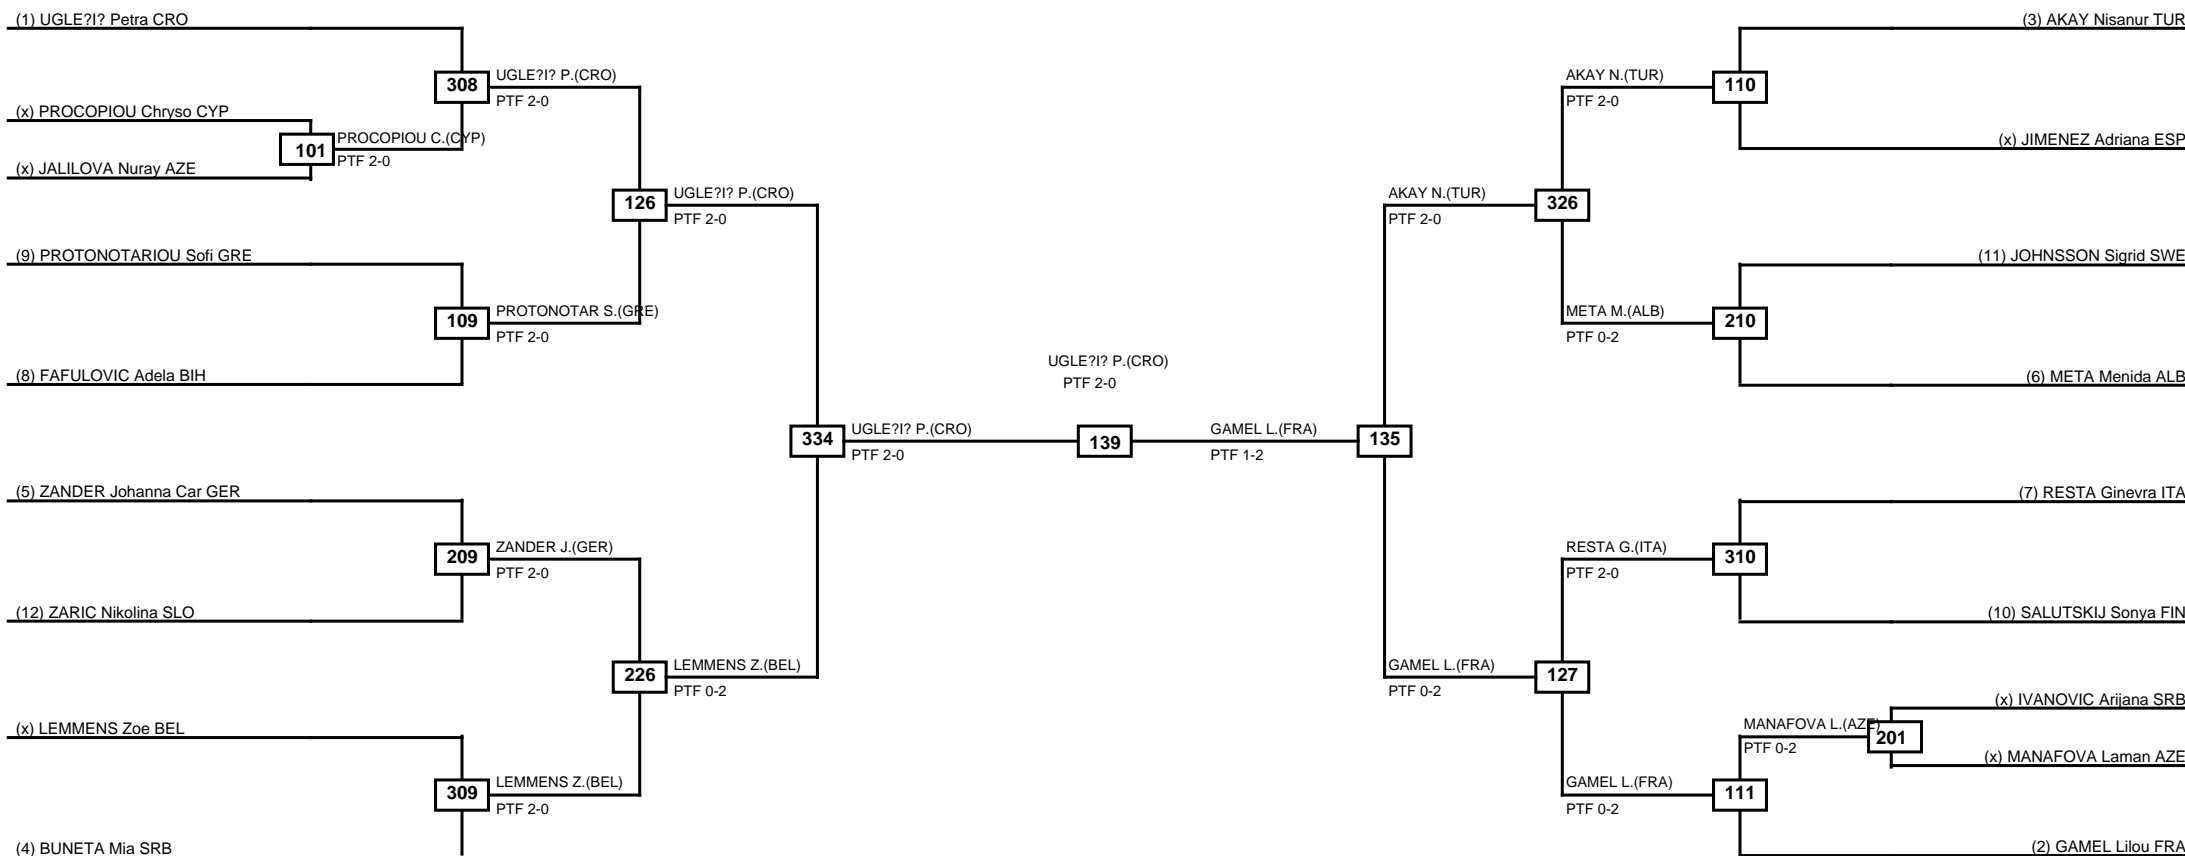

Round of 32   Round of 16   Quarterfinals   Semifinals   Final   Semifinals   Quarterfinals   Round of 16   Round of 32

Classification
1 UGLE? P.(CRO)
2 GAMEL L.(FRA)
3 LEMMENS Z.(BEL)
3 AKAY Nisanur TUR

LEGEND RSC: Win by Referee stops contest   PTG: Win by Point gap   SUP: Win by Superiority   DSQ: Win by Disqualification   DQB: Win by Disqualification for Unsportsmanlike behavior   DWR: Win by double Withdrawal   R: Round
(x)Seed   PFT: Win by Final score   GDP: Win by Golden points   WDR: Win by Withdrawal   PUN: Win by Punitive declaration   DDB: Double disqualification for Unsportsmanlike behavior   DDQ: Double Disqualification