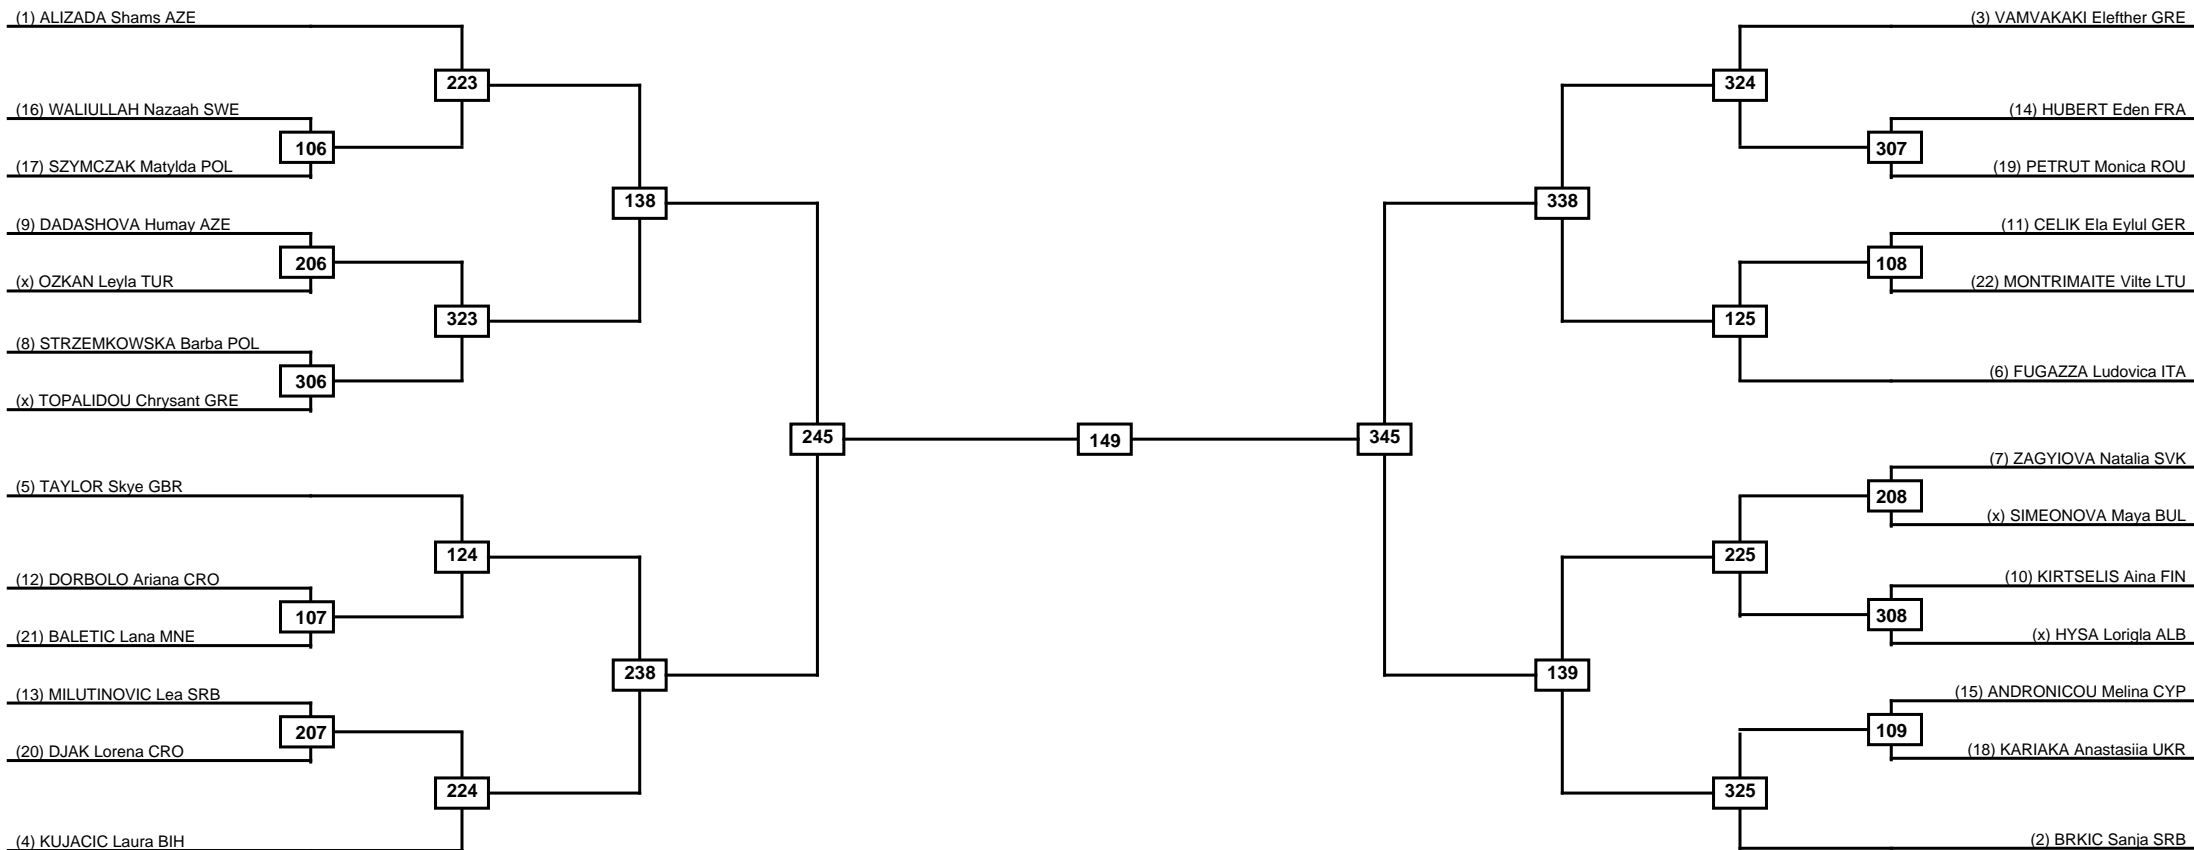

Round of 32   Round of 16   Quarterfinals   Semifinals   Final   Semifinals   Quarterfinals   Round of 16   Round of 32

Classification

LEGEND   RSC: Win by Referee stops contest   PTG: Win by Point gap   SUP: Win by Superiority   DSQ: Win by Disqualification   DQB: Win by Disqualification for Unsportsmanlike behavior   DWR: Win by double Withdrawal   R: Round
(x)Seed   PFT: Win by Final score   GDP: Win by Golden points   WDR: Win by Withdrawal   PUN: Win by Punitive declaration   DDB: Double disqualification for Unsportsmanlike behavior   DDQ: Double Disqualification