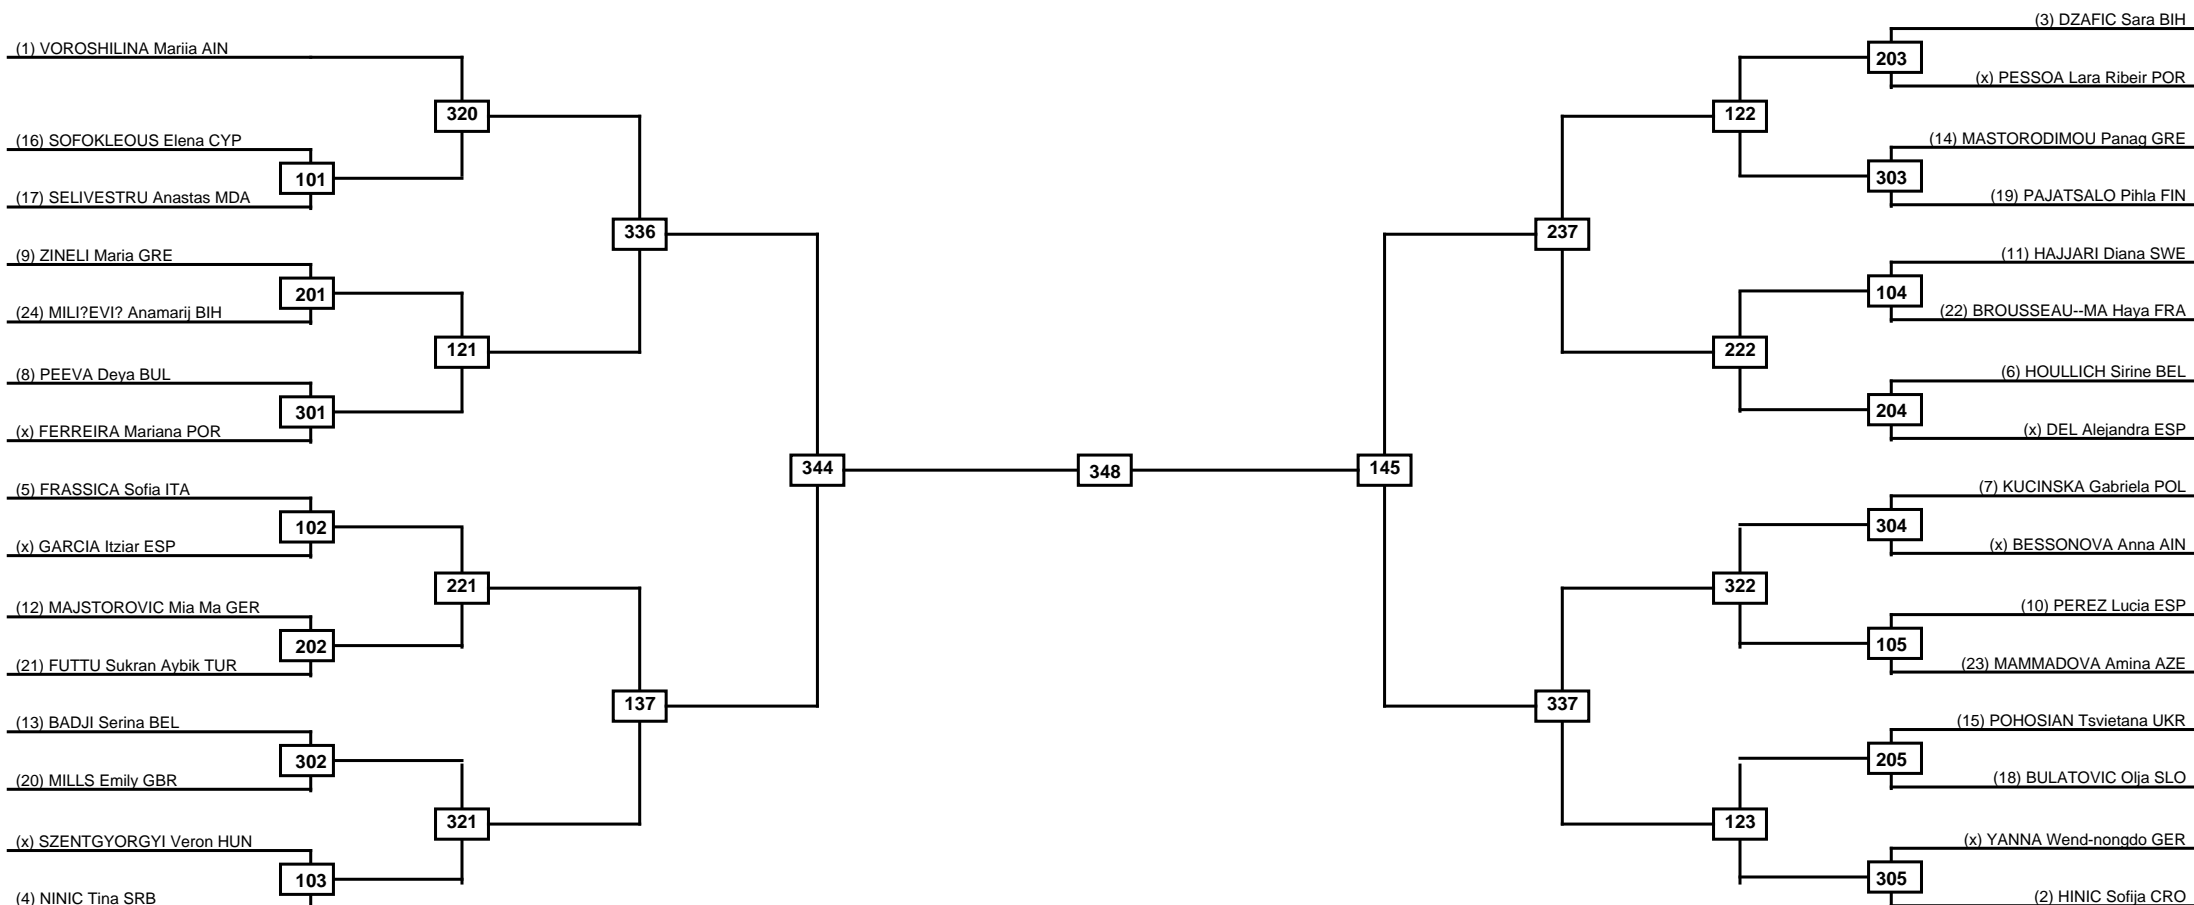

Round of 32   Round of 16   Quarterfinals   Semifinals   Final   Semifinals   Quarterfinals   Round of 16   Round of 32

Classification

LEGEND RSC: Win by Referee stops contest   PTG: Win by Point gap   SUP: Win by Superiority   DSQ: Win by Disqualification   DQB: Win by Disqualification for Unsportsmanlike behavior   DWR: Win by double Withdrawal   R: Round
(x)Seed   PFT: Win by Final score   GDP: Win by Golden points   WDR: Win by Withdrawal   PUN: Win by Punitive declaration   DDB: Double disqualification for Unsportsmanlike behavior   DDQ: Double Disqualification