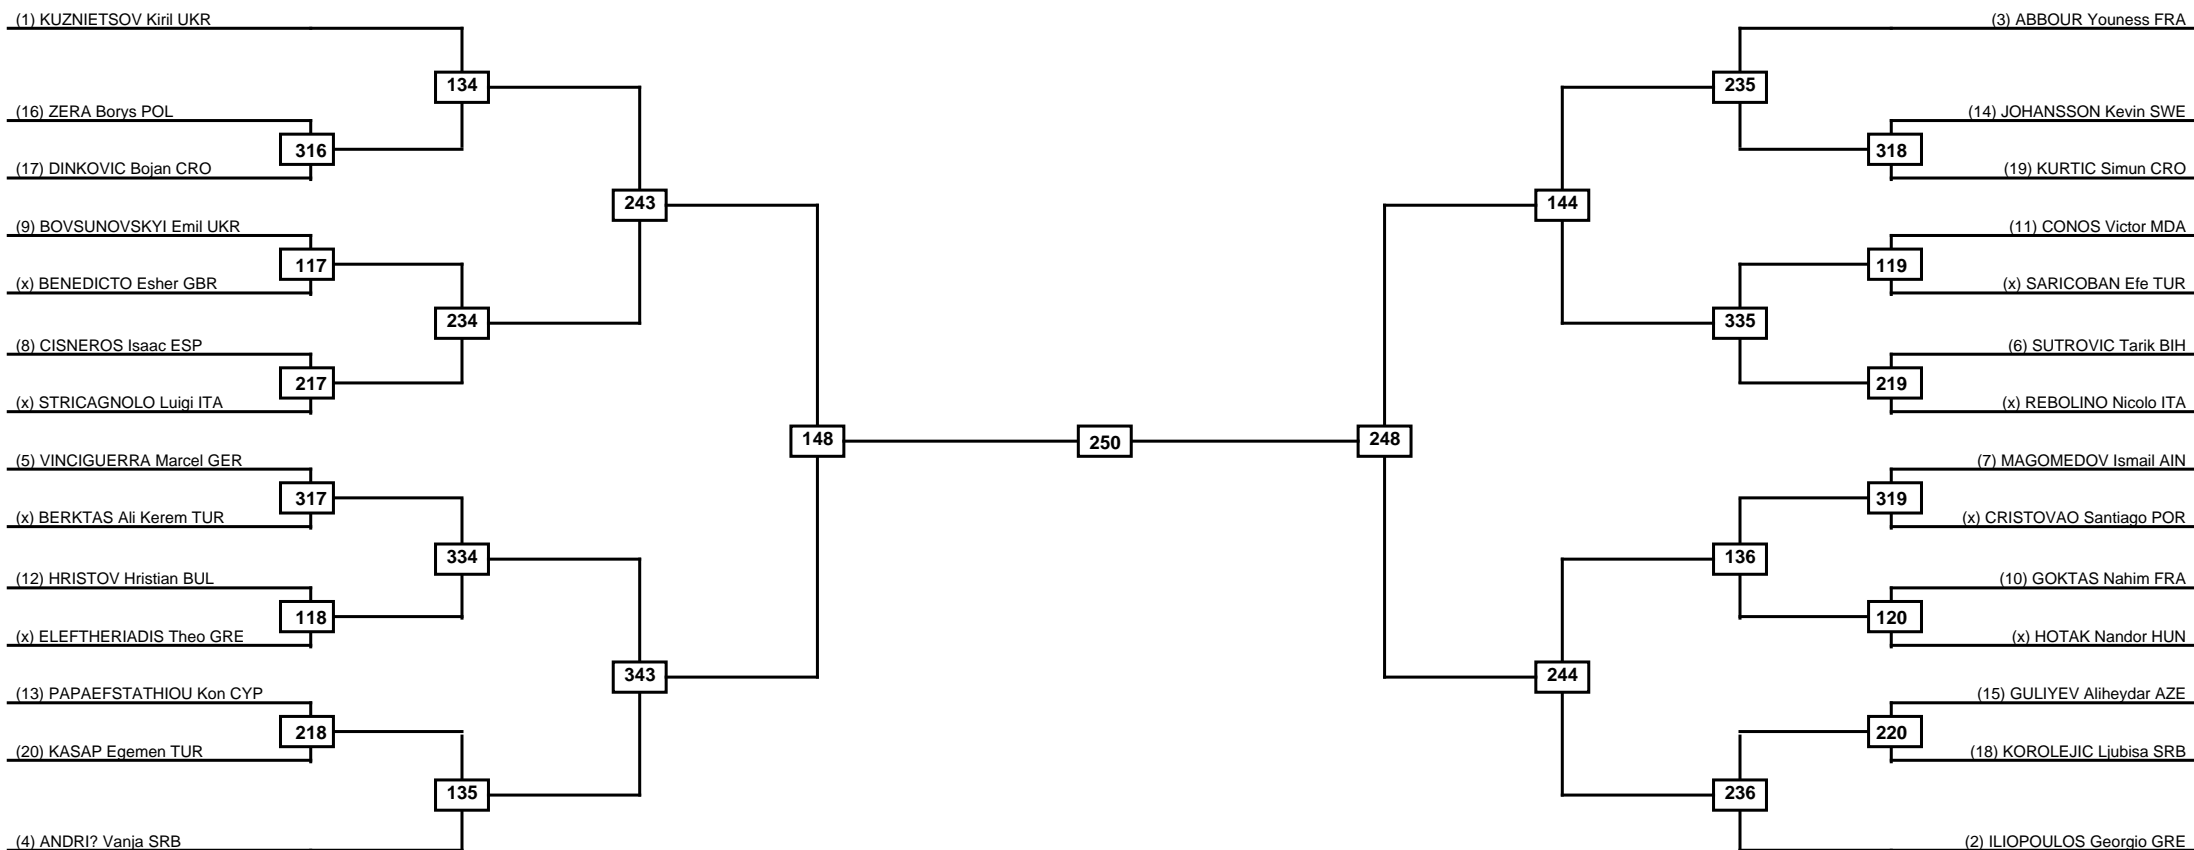

Round of 32 Round of 16 Quarterfinals Semifinals Final Semifinals Quarterfinals Round of 16 Round of 32

Classification

LEGEND RSC: Win by Referee stops contest PTG: Win by Point gap SUP: Win by Superiority DSQ: Win by Disqualification DQB: Win by Disqualification for Unsportsmanlike behavior DWR: Win by double Withdrawal R: Round
 (x)Seed PFT: Win by Final score GDP: Win by Golden points WDR: Win by Withdrawal PUN: Win by Punitive declaration DDB: Double disqualification for Unsportsmanlike behavior DDQ: Double Disqualification