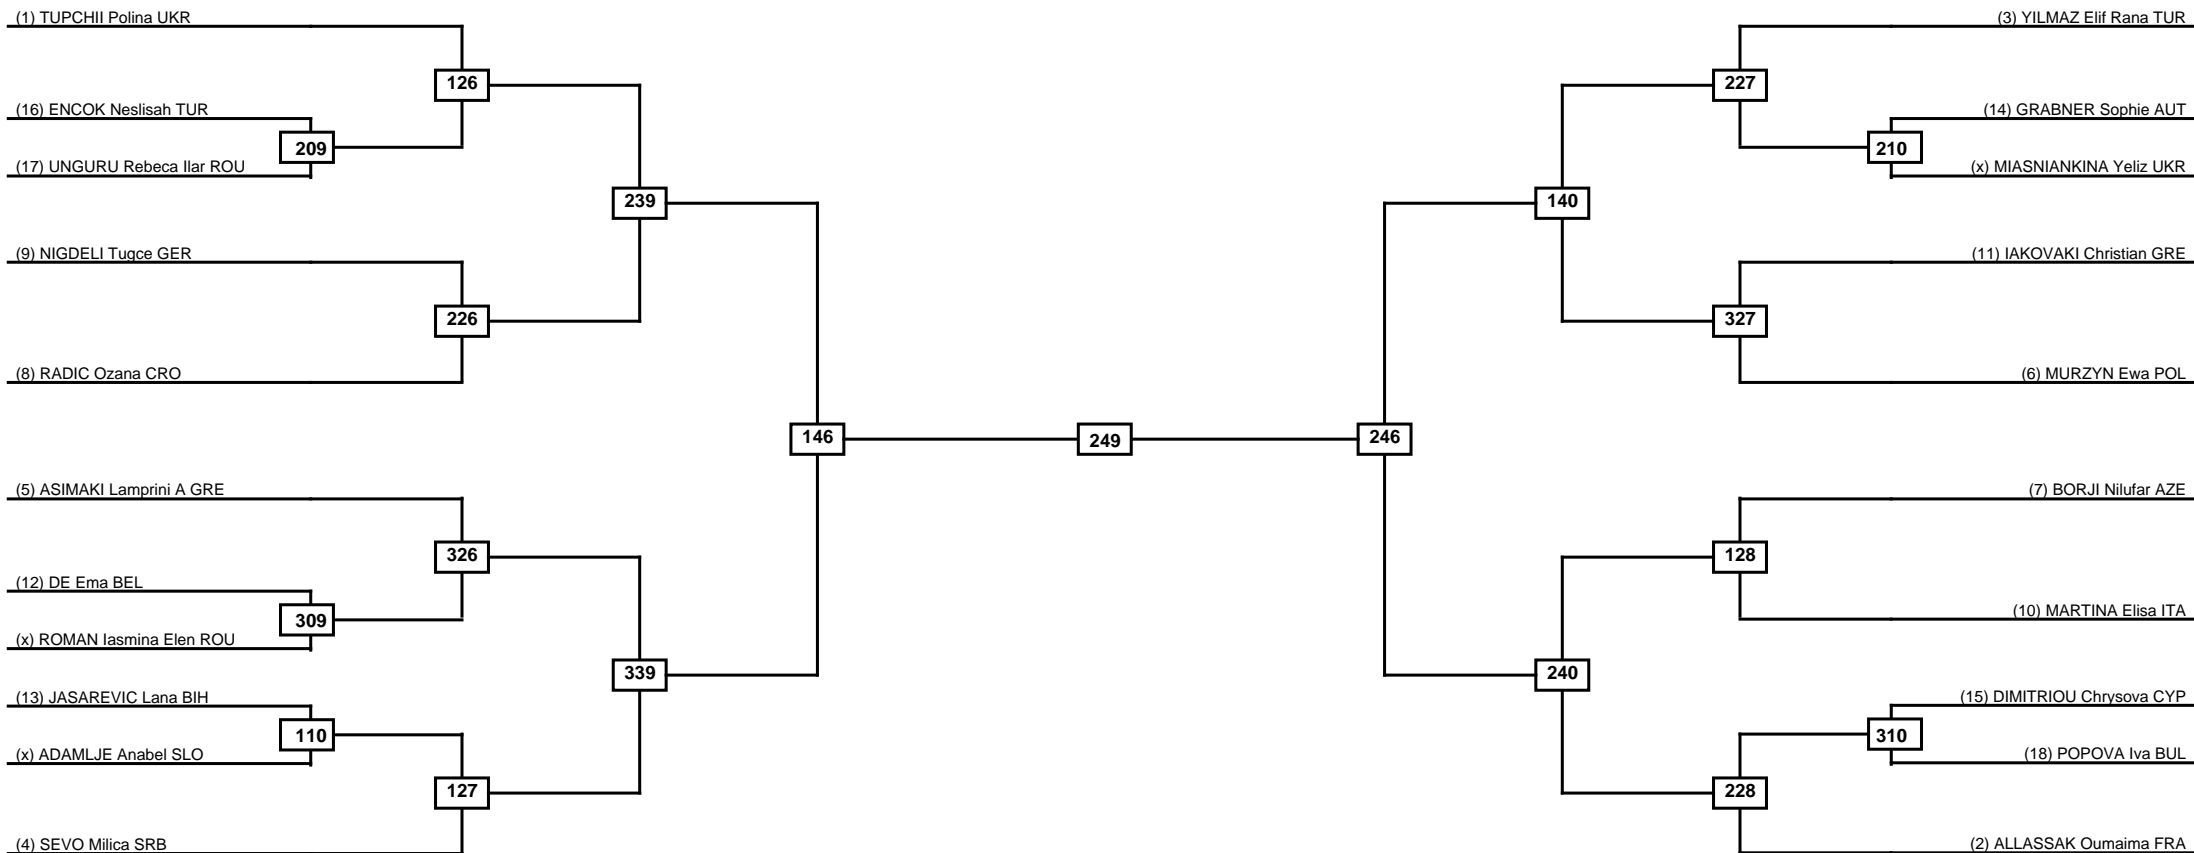

Round of 32 Round of 16 Quarterfinals Semifinals Final Semifinals Quarterfinals Round of 16 Round of 32

Classification

LEGEND RSC: Win by Referee stops contest PTG: Win by Point gap SUP: Win by Superiority DSQ: Win by Disqualification DQB: Win by Disqualification for Unsportsmanlike behavior DWR: Win by double Withdrawal R: Round
 (x)Seed PFT: Win by Final score GDP: Win by Golden points WDR: Win by Withdrawal PUN: Win by Punitive declaration DDB: Double disqualification for Unsportsmanlike behavior DDQ: Double Disqualification