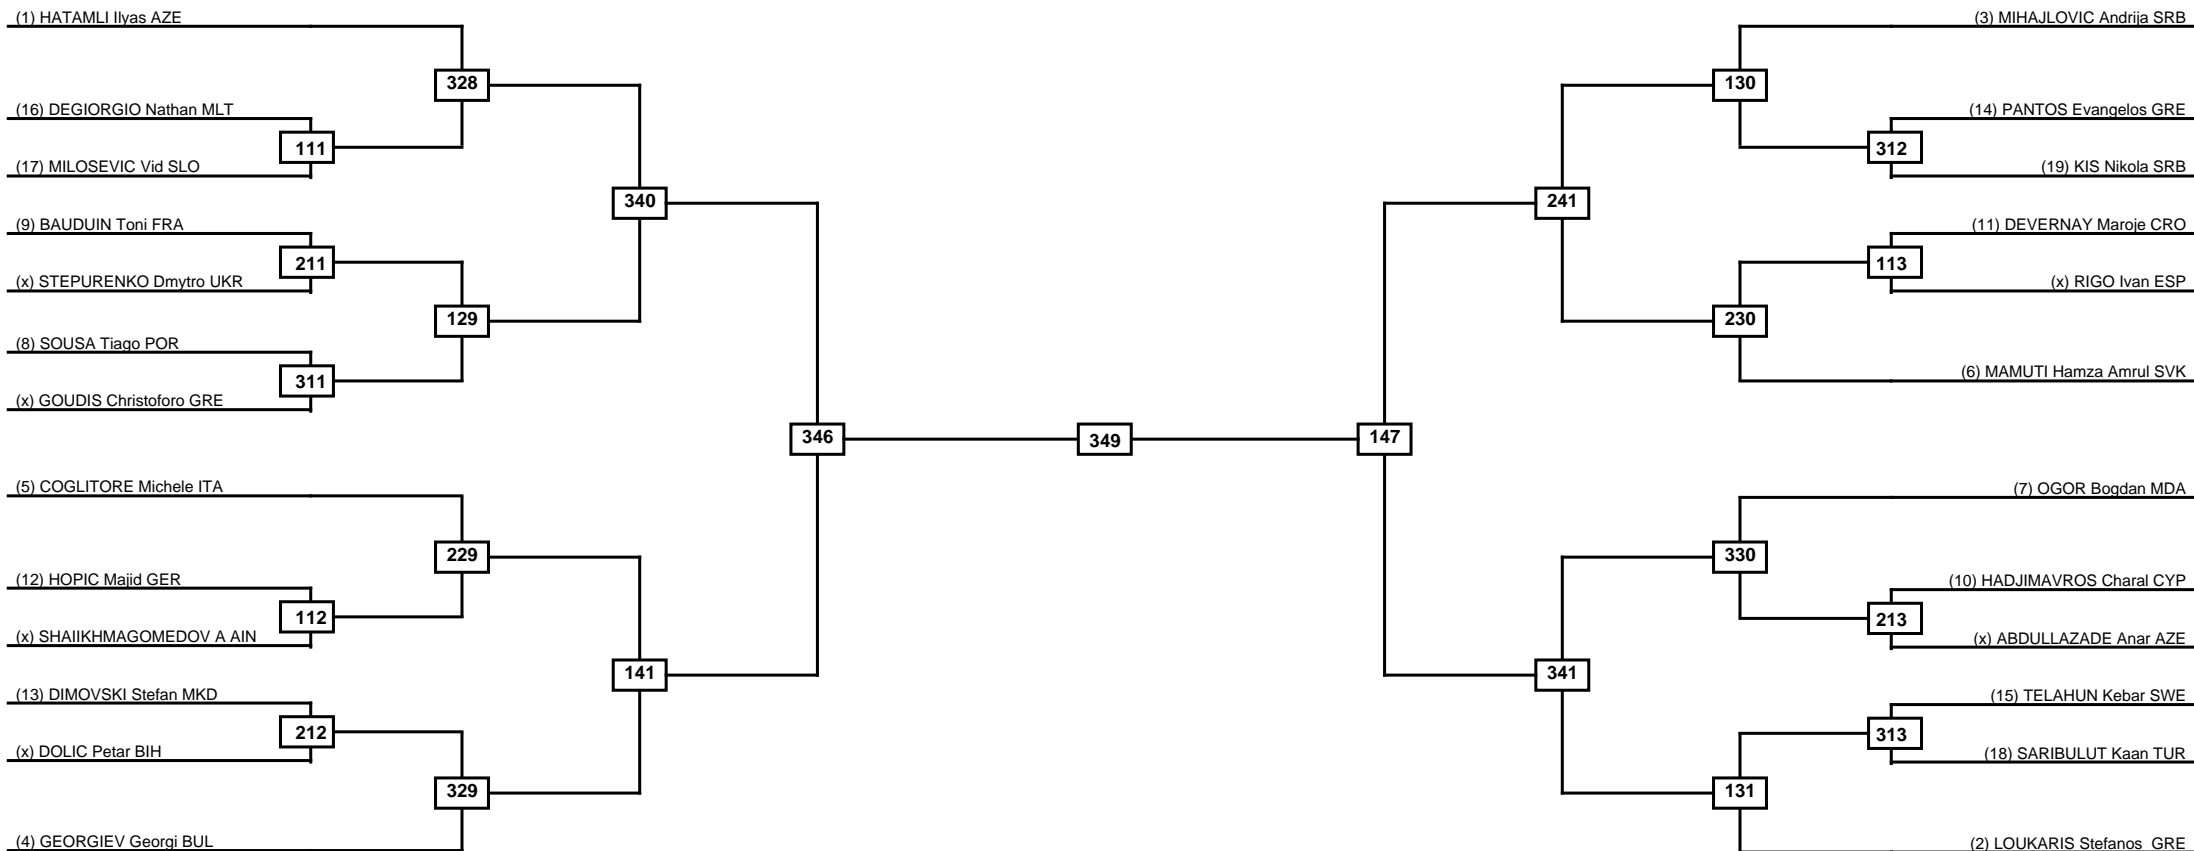

Round of 32 Round of 16 Quarterfinals Semifinals Final Semifinals Quarterfinals Round of 16 Round of 32

Classification

LEGEND RSC: Win by Referee stops contest PTG: Win by Point gap SUP: Win by Superiority DSQ: Win by Disqualification DQB: Win by Disqualification for Unsportsmanlike behavior DWR: Win by double Withdrawal R: Round
 (x)Seed PFT: Win by Final score GDP: Win by Golden points WDR: Win by Withdrawal PUN: Win by Punitive declaration DDB: Double disqualification for Unsportsmanlike behavior DDQ: Double Disqualification