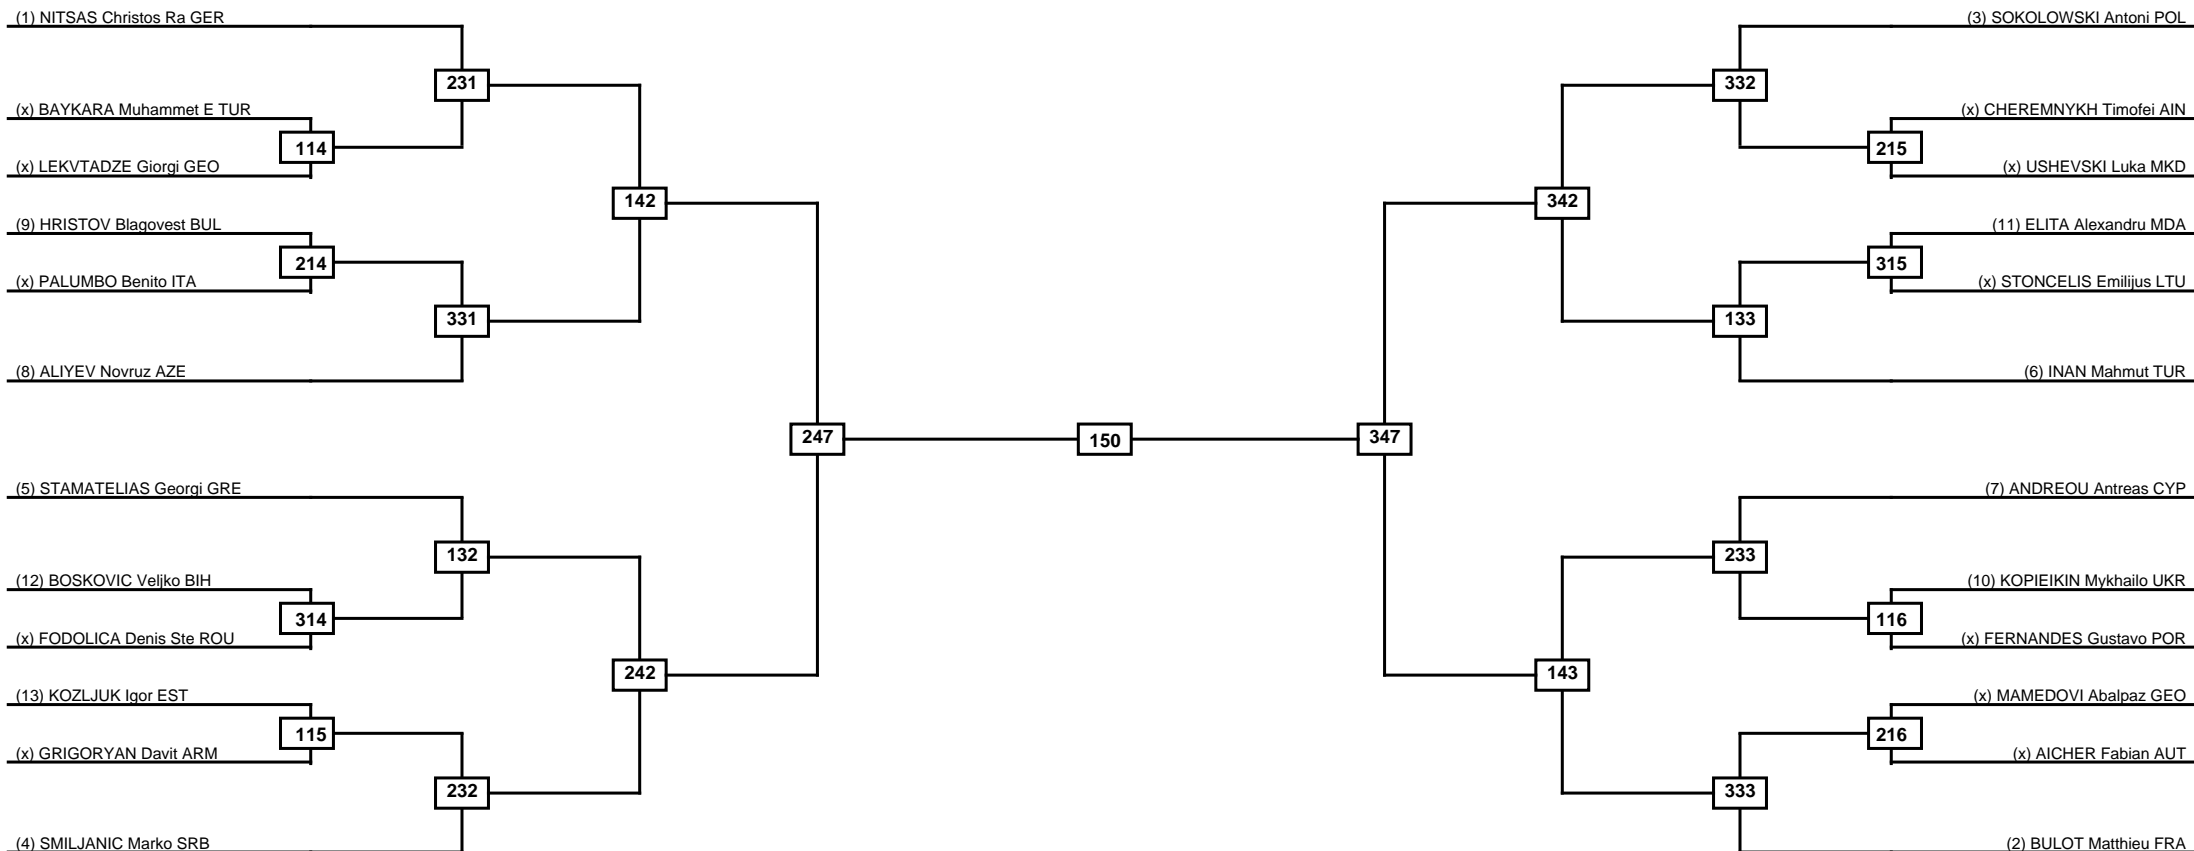

Round of 32 Round of 16 Quarterfinals Semifinals Final Semifinals Quarterfinals Round of 16 Round of 32

Classification

LEGEND RSC: Win by Referee stops contest PTG: Win by Point gap SUP: Win by Superiority DSQ: Win by Disqualification DQB: Win by Disqualification for Unsportsmanlike behavior DWR: Win by double Withdrawal R: Round
 (x)Seed PFT: Win by Final score GDP: Win by Golden points WDR: Win by Withdrawal PUN: Win by Punitive declaration DDB: Double disqualification for Unsportsmanlike behavior DDQ: Double Disqualification