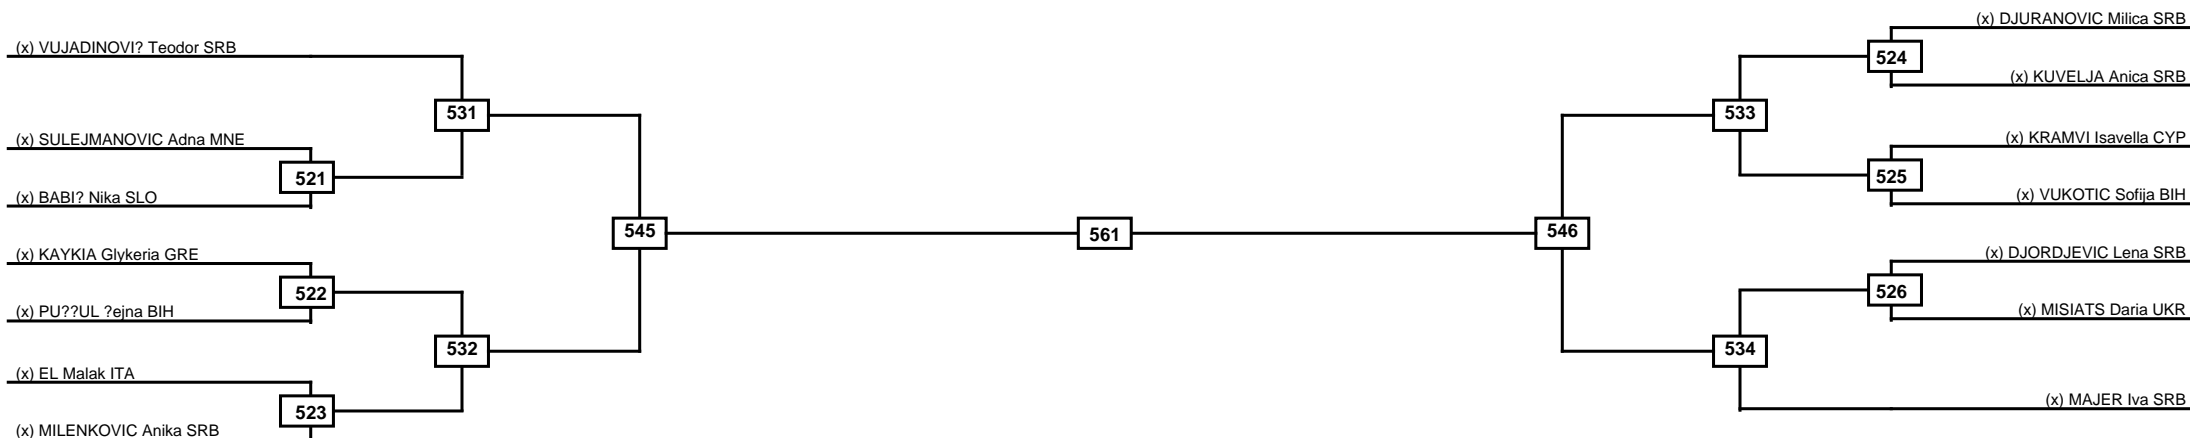

Quarterfinals Semifinals

Final

Semifinals

Quarterfinals

Classification
1
2
3
3

**LEGEND** RSC: Win by Referee stops contest    PTG: Win by Point gap    SUP: Win by Superiority    DSQ: Win by Disqualification    DQB: Win by Disqualification for Unsportsmanlike behavior    DWR: Win by double Withdrawal    R: Round  
 (x)Seed    PFT: Win by Final score    GDP: Win by Golden points    WDR: Win by Withdrawal    PUN: Win by Punitive declaration    DDB: Double disqualification for Unsportsmanlike behavior    DDQ: Double Disqualification

Round of 16   Quarterfinals   Semifinals   Final   Semifinals   Quarterfinals   Round of 16

Classification
1
2
3
3

LEGEND RSC: Win by Referee stops contest   PTG: Win by Point gap   SUP: Win by Superiority   DSQ: Win by Disqualification   DQB: Win by Disqualification for Unsportsmanlike behavior   DWR: Win by double Withdrawal   R: Round  
(x)Seed   PFT: Win by Final score   GDP: Win by Golden points   WDR: Win by Withdrawal   PUN: Win by Punitive declaration   DDB: Double disqualification for Unsportsmanlike behavior   DDQ: Double Disqualification