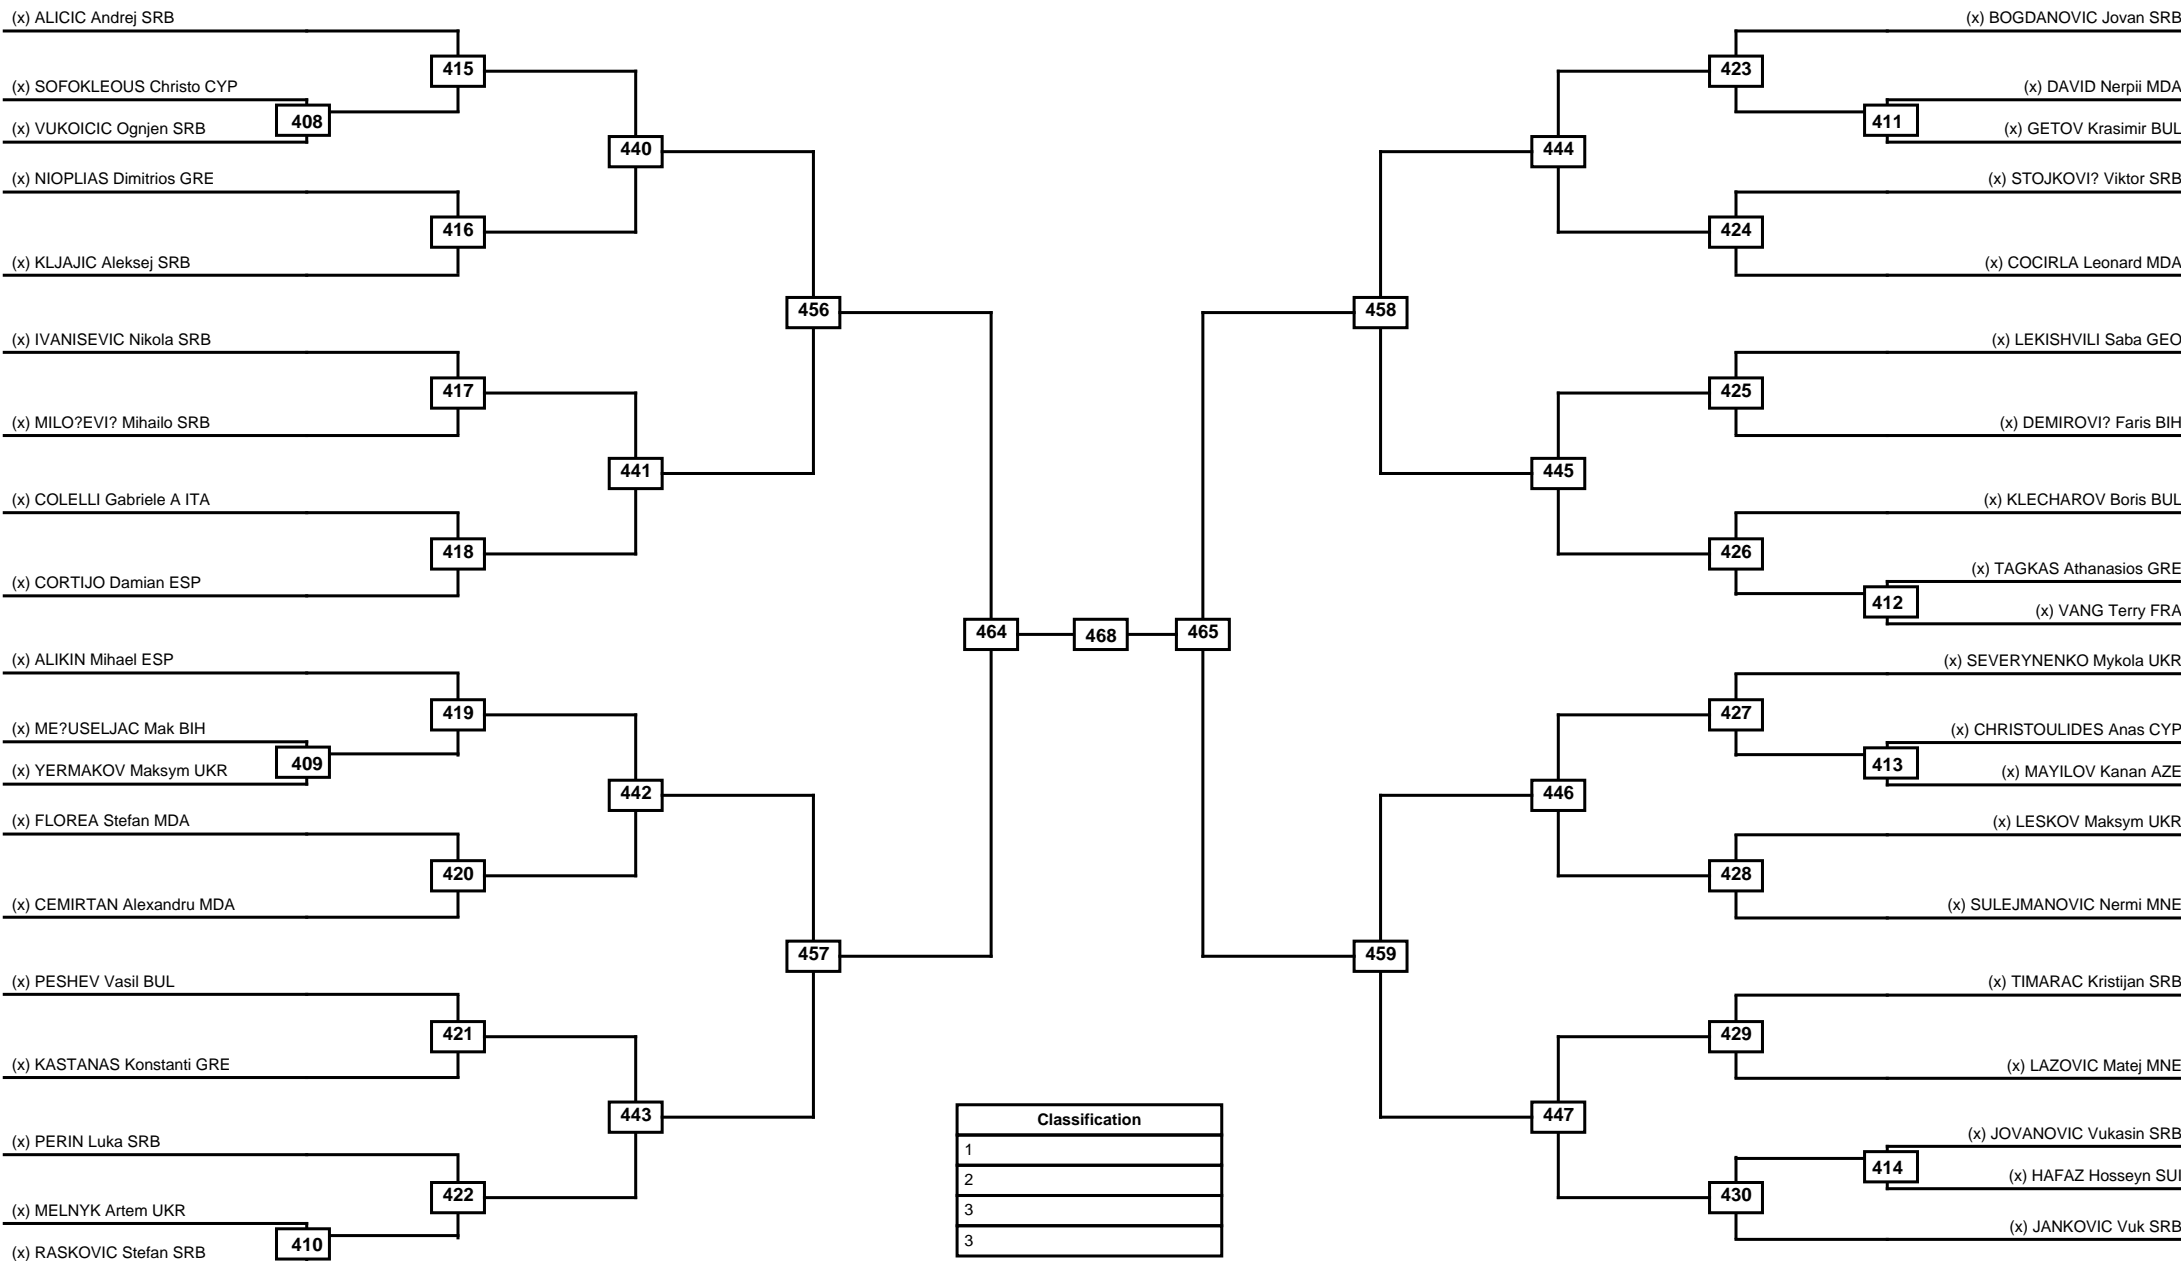

Round of 64   Round of 32   Round of 16   Quarterfinals   Semifinals   Final   Semifinals   Quarterfinals   Round of 16   Round of 32   Round of 64

LEGEND RSC: Win by Referee stops contest   PTG: Win by Point gap   SUP: Win by Superiority   DSQ: Win by Disqualification   DQB: Win by Disqualification for Unsportsmanlike behavior   DWR: Win by double Withdrawal   R: Round
(x)Seed   PFT: Win by Final score   GDP: Win by Golden points   WDR: Win by Withdrawal   PUN: Win by Punitive declaration   DDB: Double disqualification for Unsportsmanlike behavior   DDQ: Double Disqualification