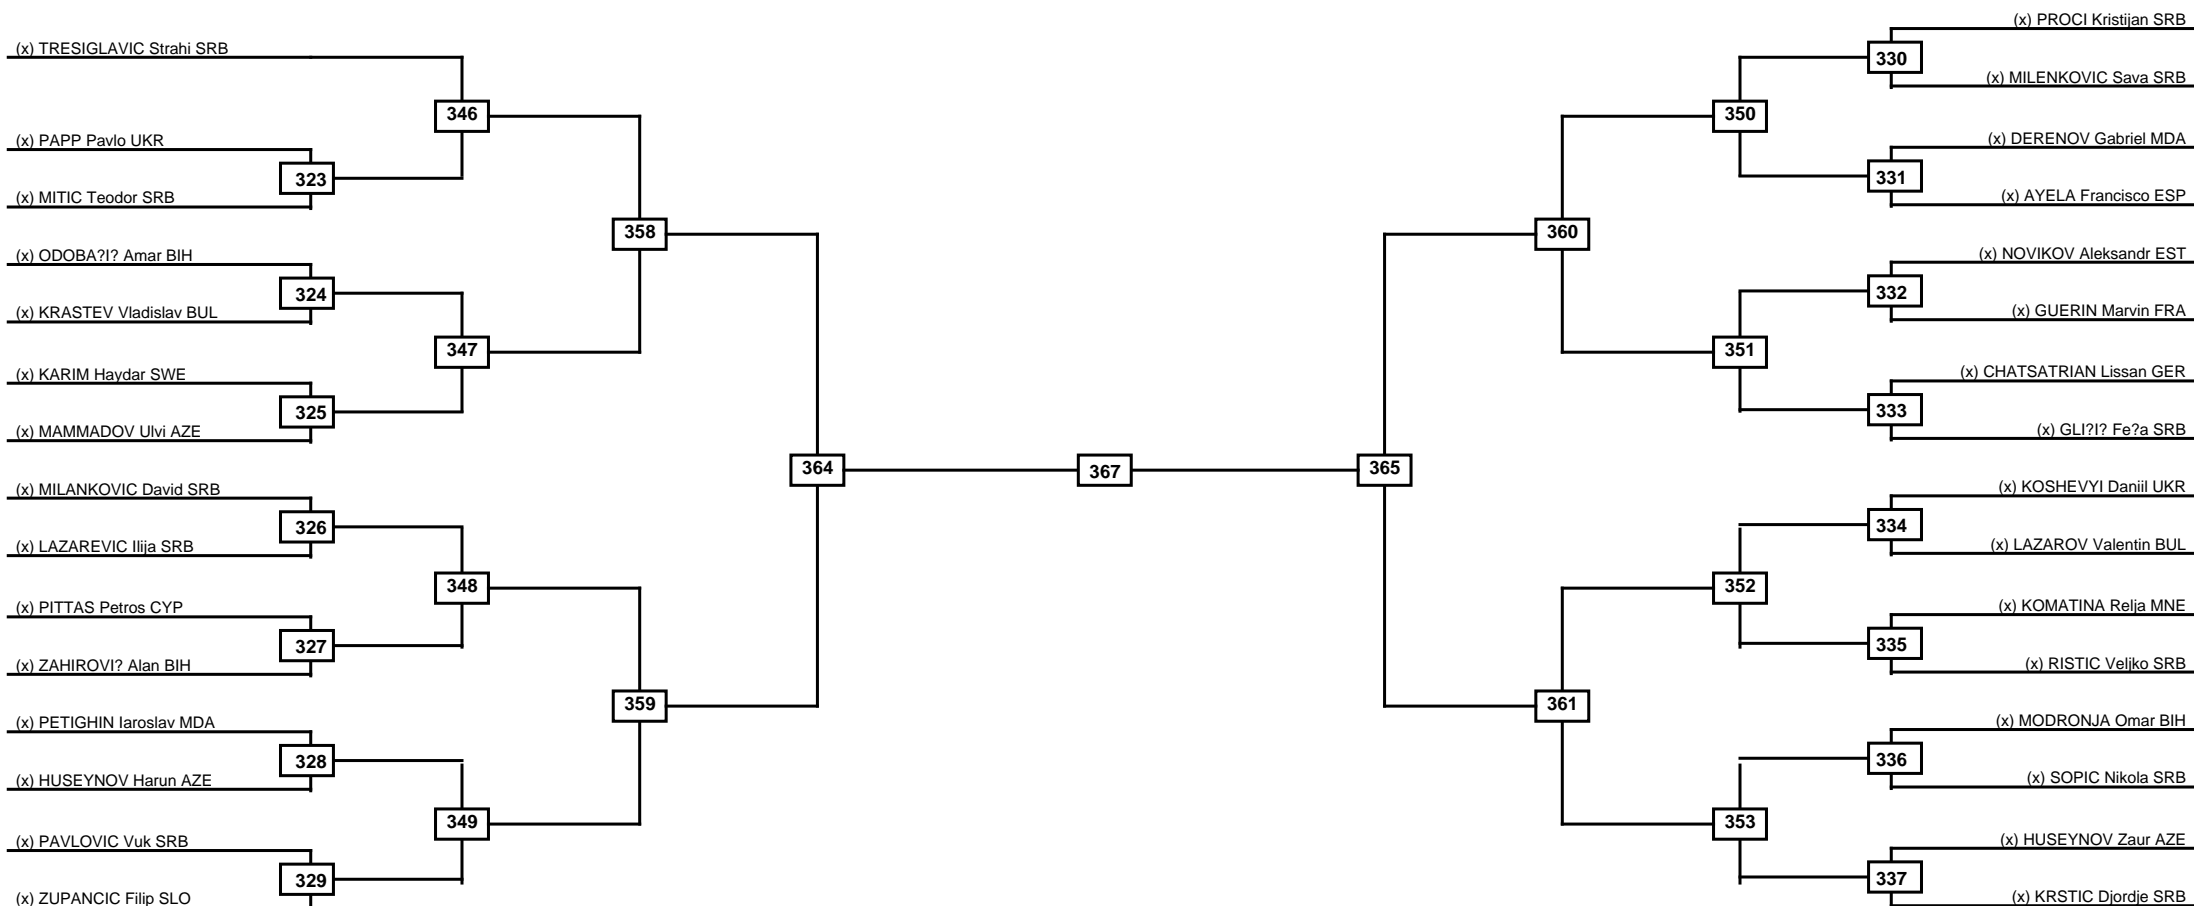

Round of 32   Round of 16   Quarterfinals   Semifinals   Final   Semifinals   Quarterfinals   Round of 16   Round of 32

Classification
1
2
3
3

LEGEND RSC: Win by Referee stops contest   PTG: Win by Point gap   SUP: Win by Superiority   DSQ: Win by Disqualification   DQB: Win by Disqualification for Unsportsmanlike behavior   DWR: Win by double Withdrawal   R: Round
(x)Seed   PFT: Win by Final score   GDP: Win by Golden points   WDR: Win by Withdrawal   PUN: Win by Punitive declaration   DDB: Double disqualification for Unsportsmanlike behavior   DDQ: Double Disqualification