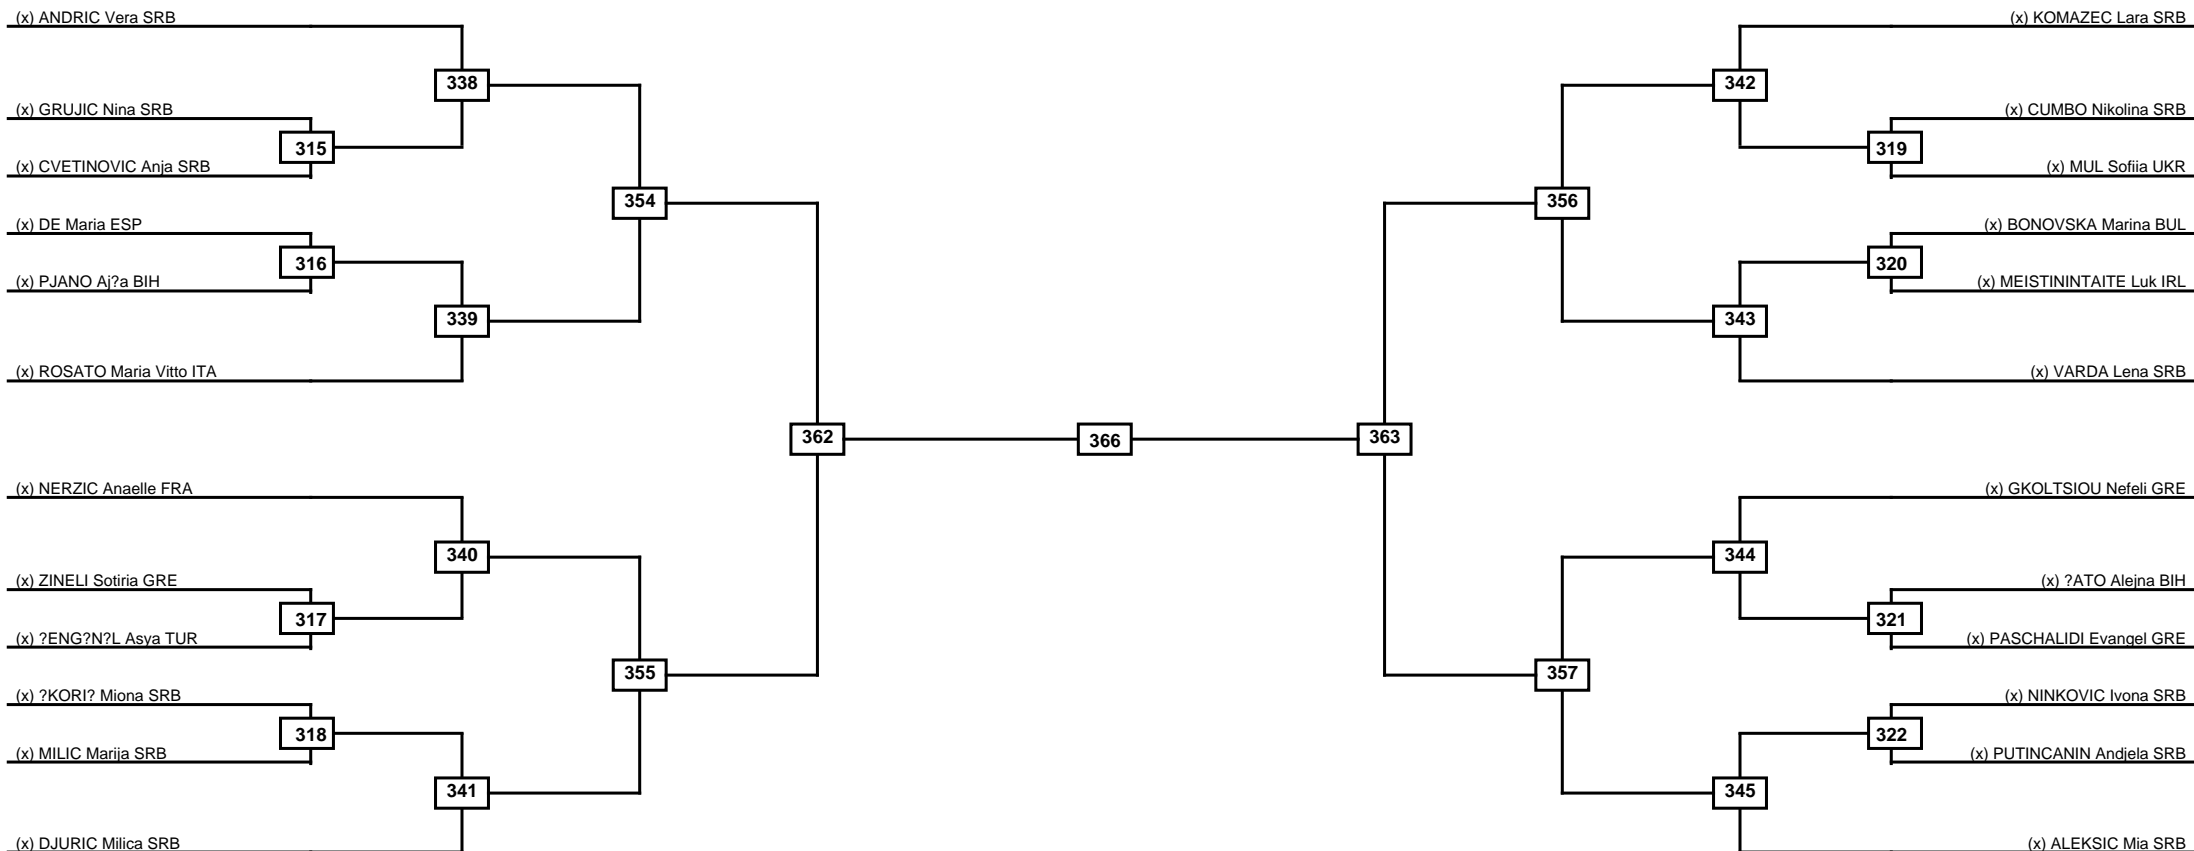

Round of 32   Round of 16   Quarterfinals   Semifinals   Final   Semifinals   Quarterfinals   Round of 16   Round of 32

Classification
1
2
3
3

LEGEND RSC: Win by Referee stops contest   PTG: Win by Point gap   SUP: Win by Superiority   DSQ: Win by Disqualification   DQB: Win by Disqualification for Unsportsmanlike behavior   DWR: Win by double Withdrawal   R: Round
(x)Seed   PFT: Win by Final score   GDP: Win by Golden points   WDR: Win by Withdrawal   PUN: Win by Punitive declaration   DDB: Double disqualification for Unsportsmanlike behavior   DDQ: Double Disqualification