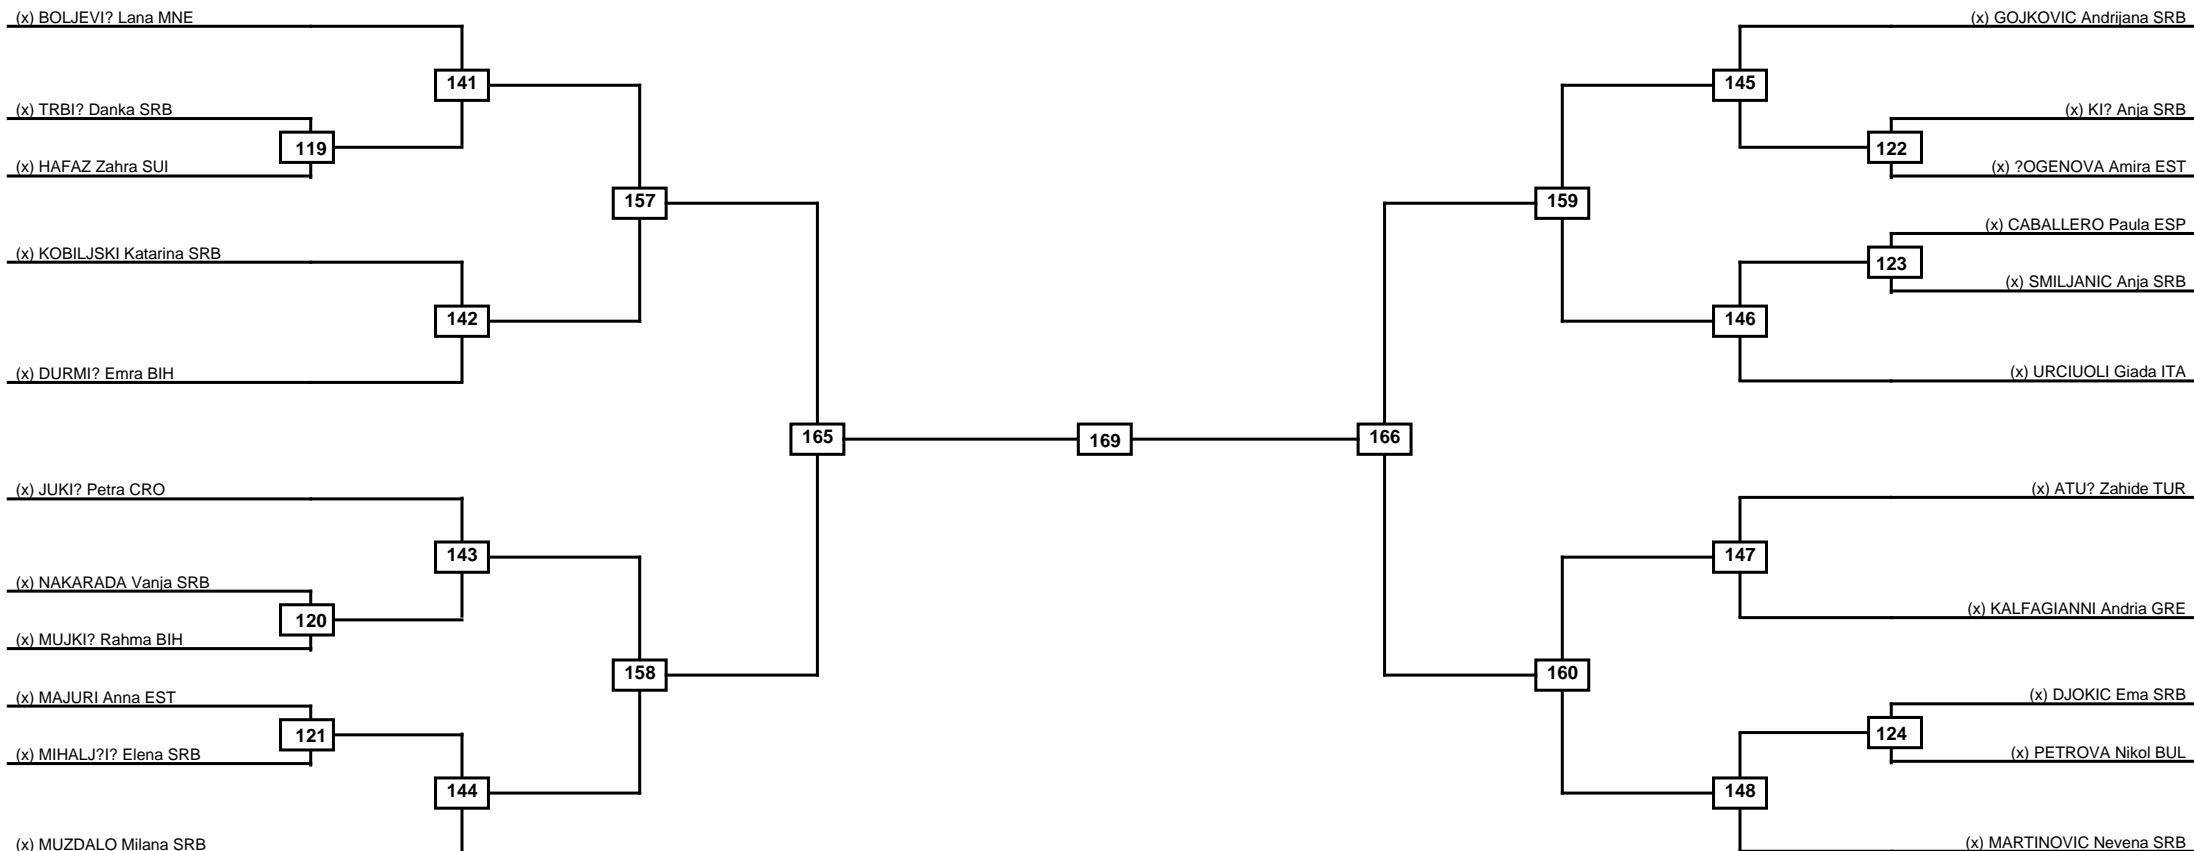

Round of 32   Round of 16   Quarterfinals   Semifinals   Final   Semifinals   Quarterfinals   Round of 16   Round of 32

Classification
1
2
3
3

LEGEND RSC: Win by Referee stops contest   PTG: Win by Point gap   SUP: Win by Superiority   DSQ: Win by Disqualification   DQB: Win by Disqualification for Unsportsmanlike behavior   DWR: Win by double Withdrawal   R: Round
(x)Seed   PFT: Win by Final score   GDP: Win by Golden points   WDR: Win by Withdrawal   PUN: Win by Punitive declaration   DDB: Double disqualification for Unsportsmanlike behavior   DDQ: Double Disqualification