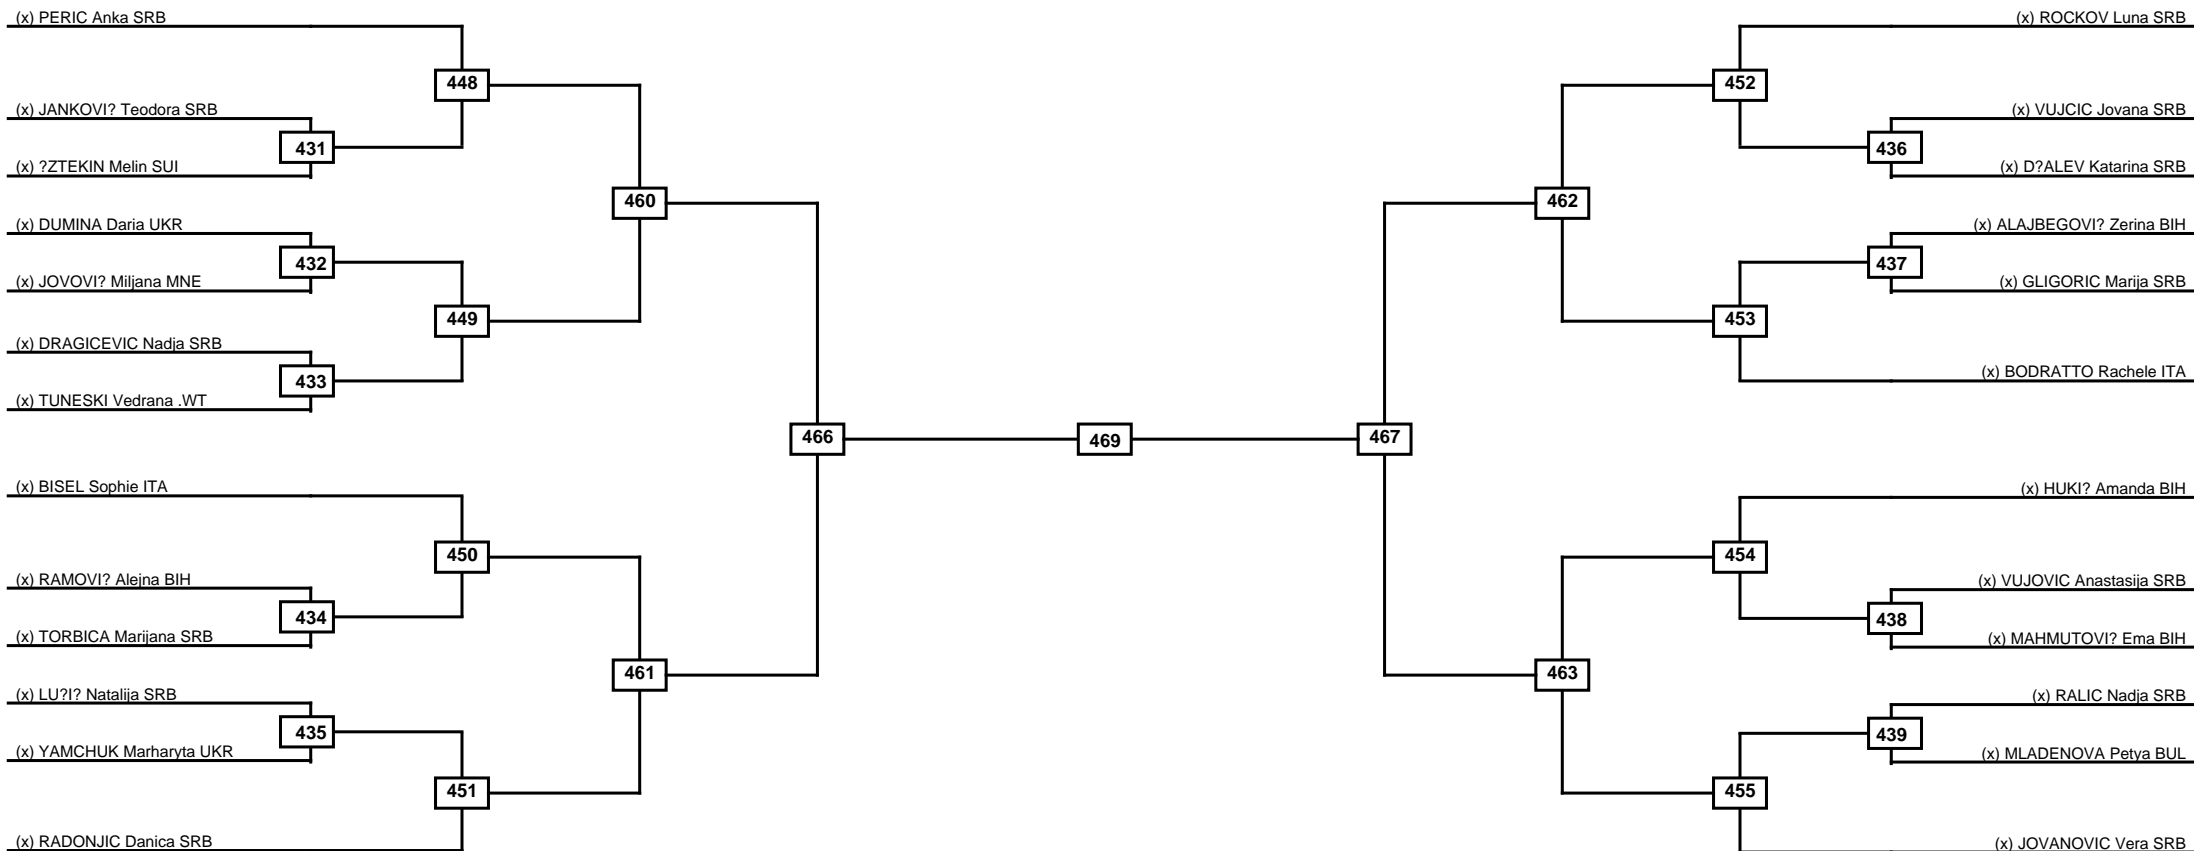

Round of 32   Round of 16   Quarterfinals   Semifinals   Final   Semifinals   Quarterfinals   Round of 16   Round of 32

Classification
1
2
3
3

LEGEND RSC: Win by Referee stops contest   PTG: Win by Point gap   SUP: Win by Superiority   DSQ: Win by Disqualification   DQB: Win by Disqualification for Unsportsmanlike behavior   DWR: Win by double Withdrawal   R: Round
(x)Seed   PFT: Win by Final score   GDP: Win by Golden points   WDR: Win by Withdrawal   PUN: Win by Punitive declaration   DDB: Double disqualification for Unsportsmanlike behavior   DDQ: Double Disqualification