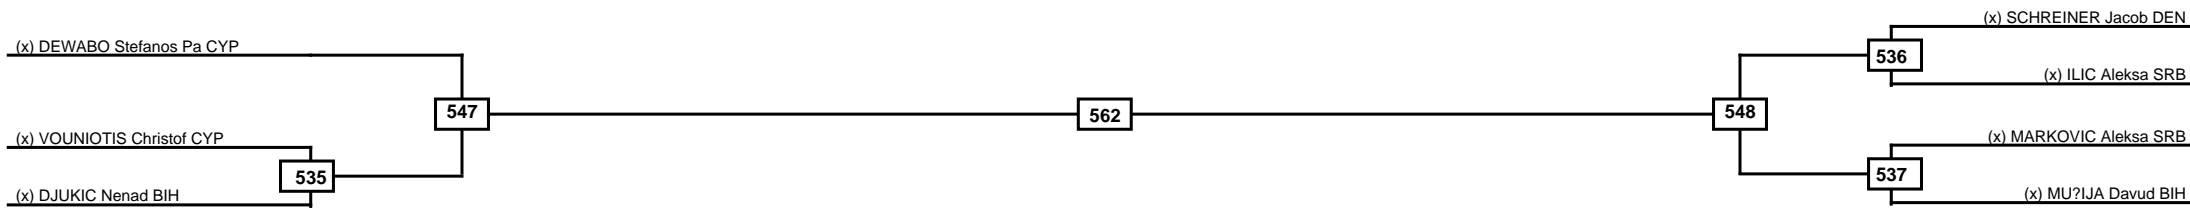

(x) MLADJAN Luka SRB

(x) TAMPOURIDIS Georgi GRE

Classification

1
2
3
3

LEGEND RSC: Win by Referee stops contest PTG: Win by Point gap SUP: Win by Superiority DSQ: Win by Disqualification DQB: Win by Disqualification for Unsportsmanlike behavior DWR: Win by double Withdrawal R: Round  
 (x)Seed PFT: Win by Final score GDP: Win by Golden points WDR: Win by Withdrawal PUN: Win by Punitive declaration DDB: Double disqualification for Unsportsmanlike behavior DDQ: Double Disqualification

Quarterfinals	Semifinals	Final	Semifinals	Quarterfinals
---------------	------------	-------	------------	---------------

Classification
1
2
3
3

LEGEND	RSC: Win by Referee stops contest	PTG: Win by Point gap	SUP: Win by Superiority	DSQ: Win by Disqualification	DQB: Win by Disqualification for Unsportsmanlike behavior	DWR: Win by double Withdrawal	R: Round
	PFT: Win by Final score	GDP: Win by Golden points	WDR: Win by Withdrawal	PUN: Win by Punitive declaration	DDB: Double disqualification for Unsportsmanlike behavior	DDQ: Double Disqualification	

Round of 16	Quarterfinals	Semifinals	Final	Semifinals	Quarterfinals	Round of 16
-------------	---------------	------------	-------	------------	---------------	-------------

Classification
1
2
3
3

LEGEND	RSC: Win by Referee stops contest	PTG: Win by Point gap	SUP: Win by Superiority	DSQ: Win by Disqualification	DQB: Win by Disqualification for Unsportsmanlike behavior	DWR: Win by double Withdrawal	R: Round
(x)Seed	PFT: Win by Final score	GDP: Win by Golden points	WDR: Win by Withdrawal	PUN: Win by Punitive declaration	DDB: Double disqualification for Unsportsmanlike behavior	DDQ: Double Disqualification	