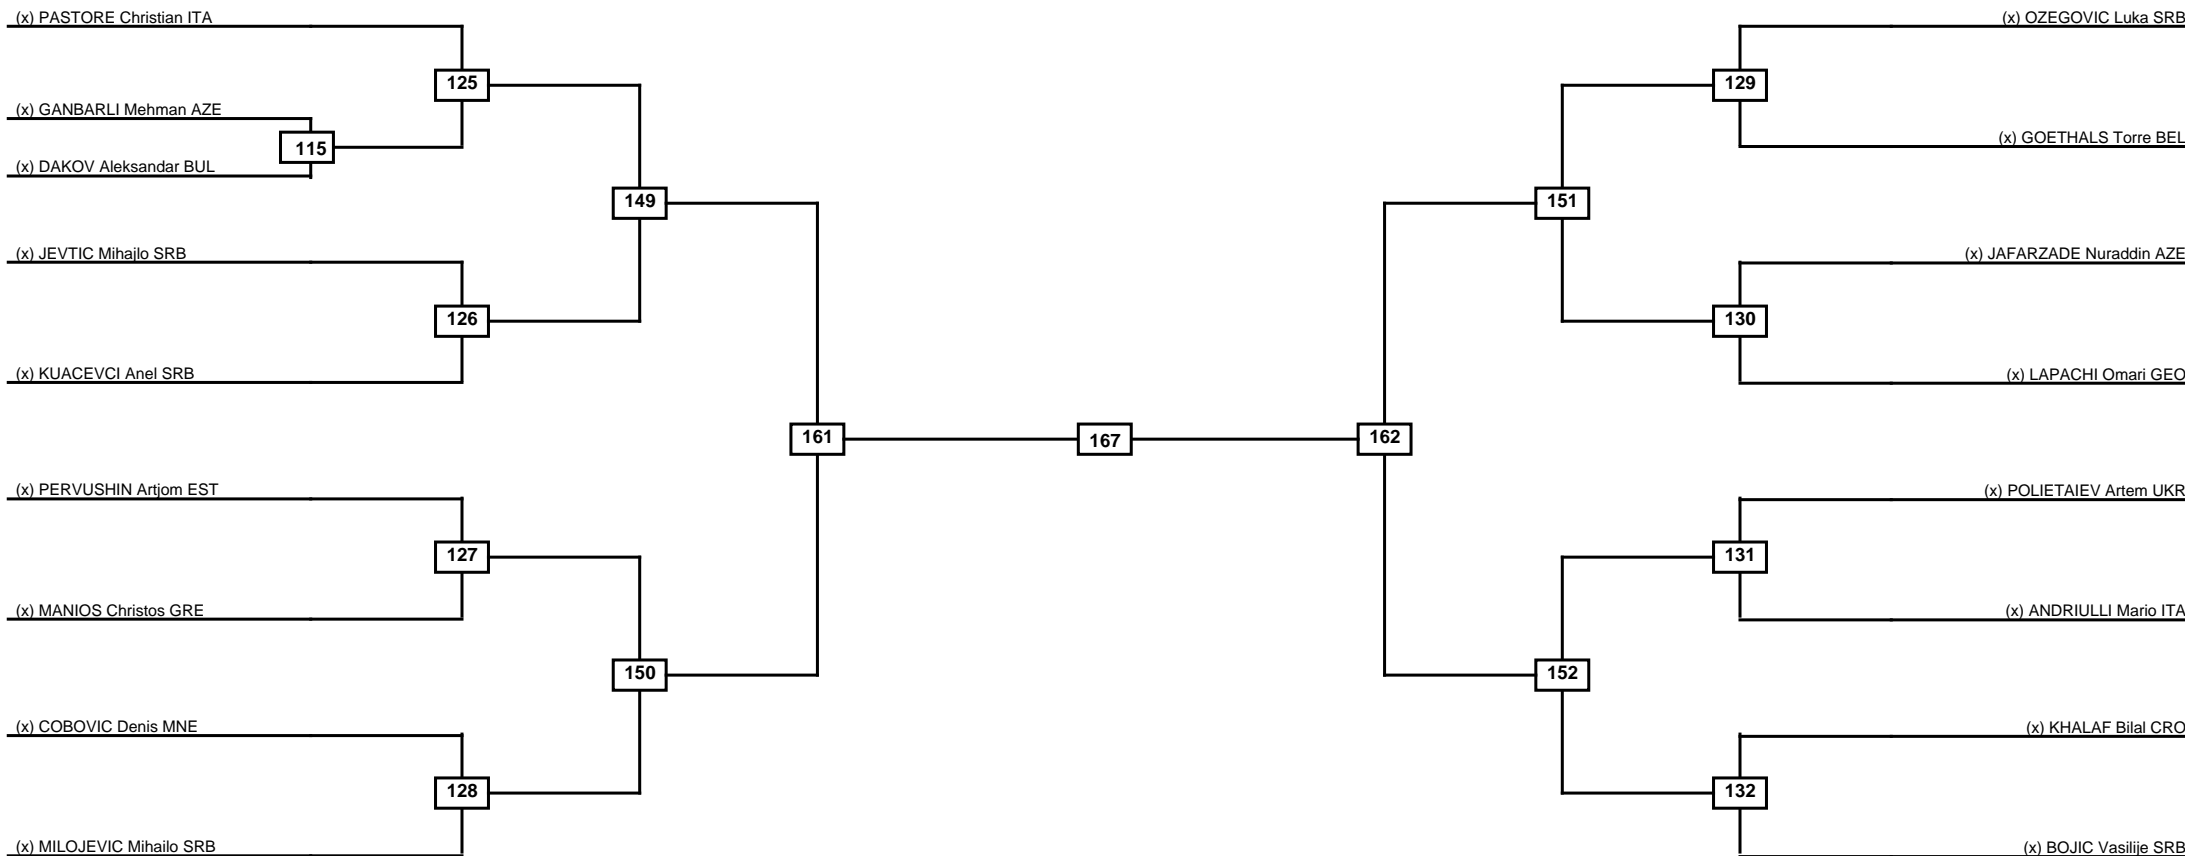

Round of 32   Round of 16   Quarterfinals   Semifinals   Final   Semifinals   Quarterfinals   Round of 16   Round of 32

Classification
1
2
3
3

LEGEND RSC: Win by Referee stops contest   PTG: Win by Point gap   SUP: Win by Superiority   DSQ: Win by Disqualification   DQB: Win by Disqualification for Unsportsmanlike behavior   DWR: Win by double Withdrawal   R: Round
(x)Seed   PFT: Win by Final score   GDP: Win by Golden points   WDR: Win by Withdrawal   PUN: Win by Punitive declaration   DDB: Double disqualification for Unsportsmanlike behavior   DDQ: Double Disqualification