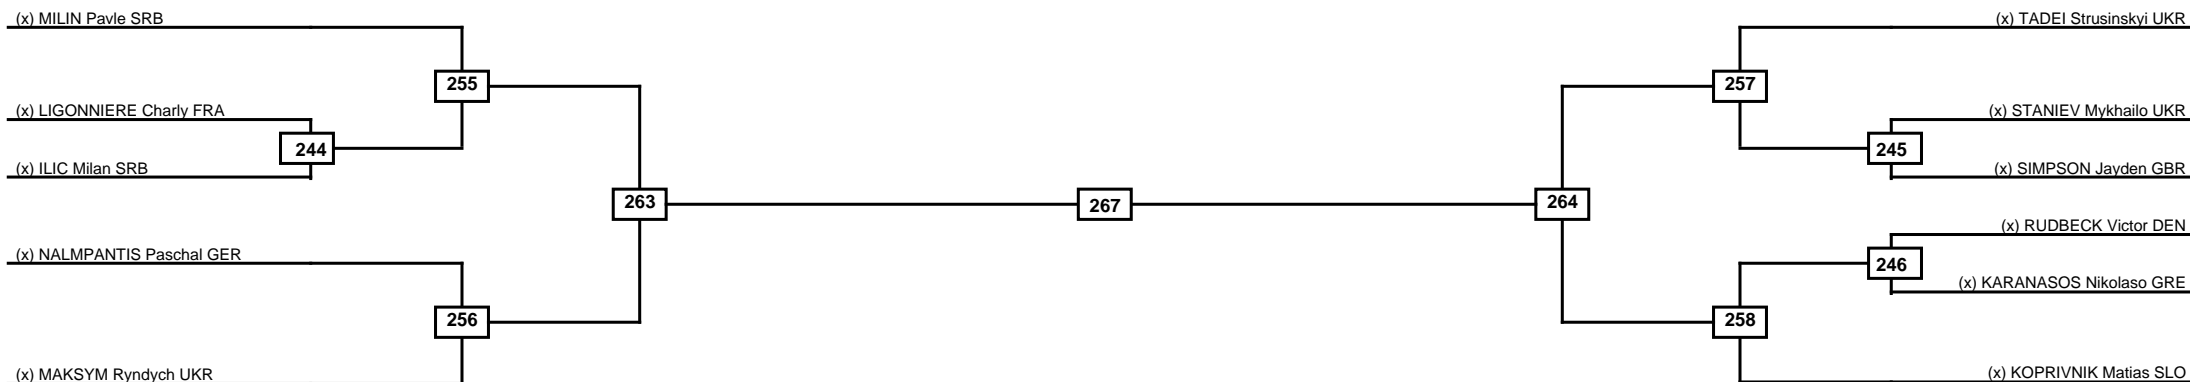

Round of 16	Quarterfinals	Semifinals	Final	Semifinals	Quarterfinals	Round of 16

Classification
1
2
3
3

LEGEND	RSC: Win by Referee stops contest	PTG: Win by Point gap	SUP: Win by Superiority	DSQ: Win by Disqualification	DQB: Win by Disqualification for Unsportsmanlike behavior	DWR: Win by double Withdrawal	R: Round
(x)Seed	PFT: Win by Final score	GDP: Win by Golden points	WDR: Win by Withdrawal	PUN: Win by Punitive declaration	DDB: Double disqualification for Unsportsmanlike behavior	DDQ: Double Disqualification