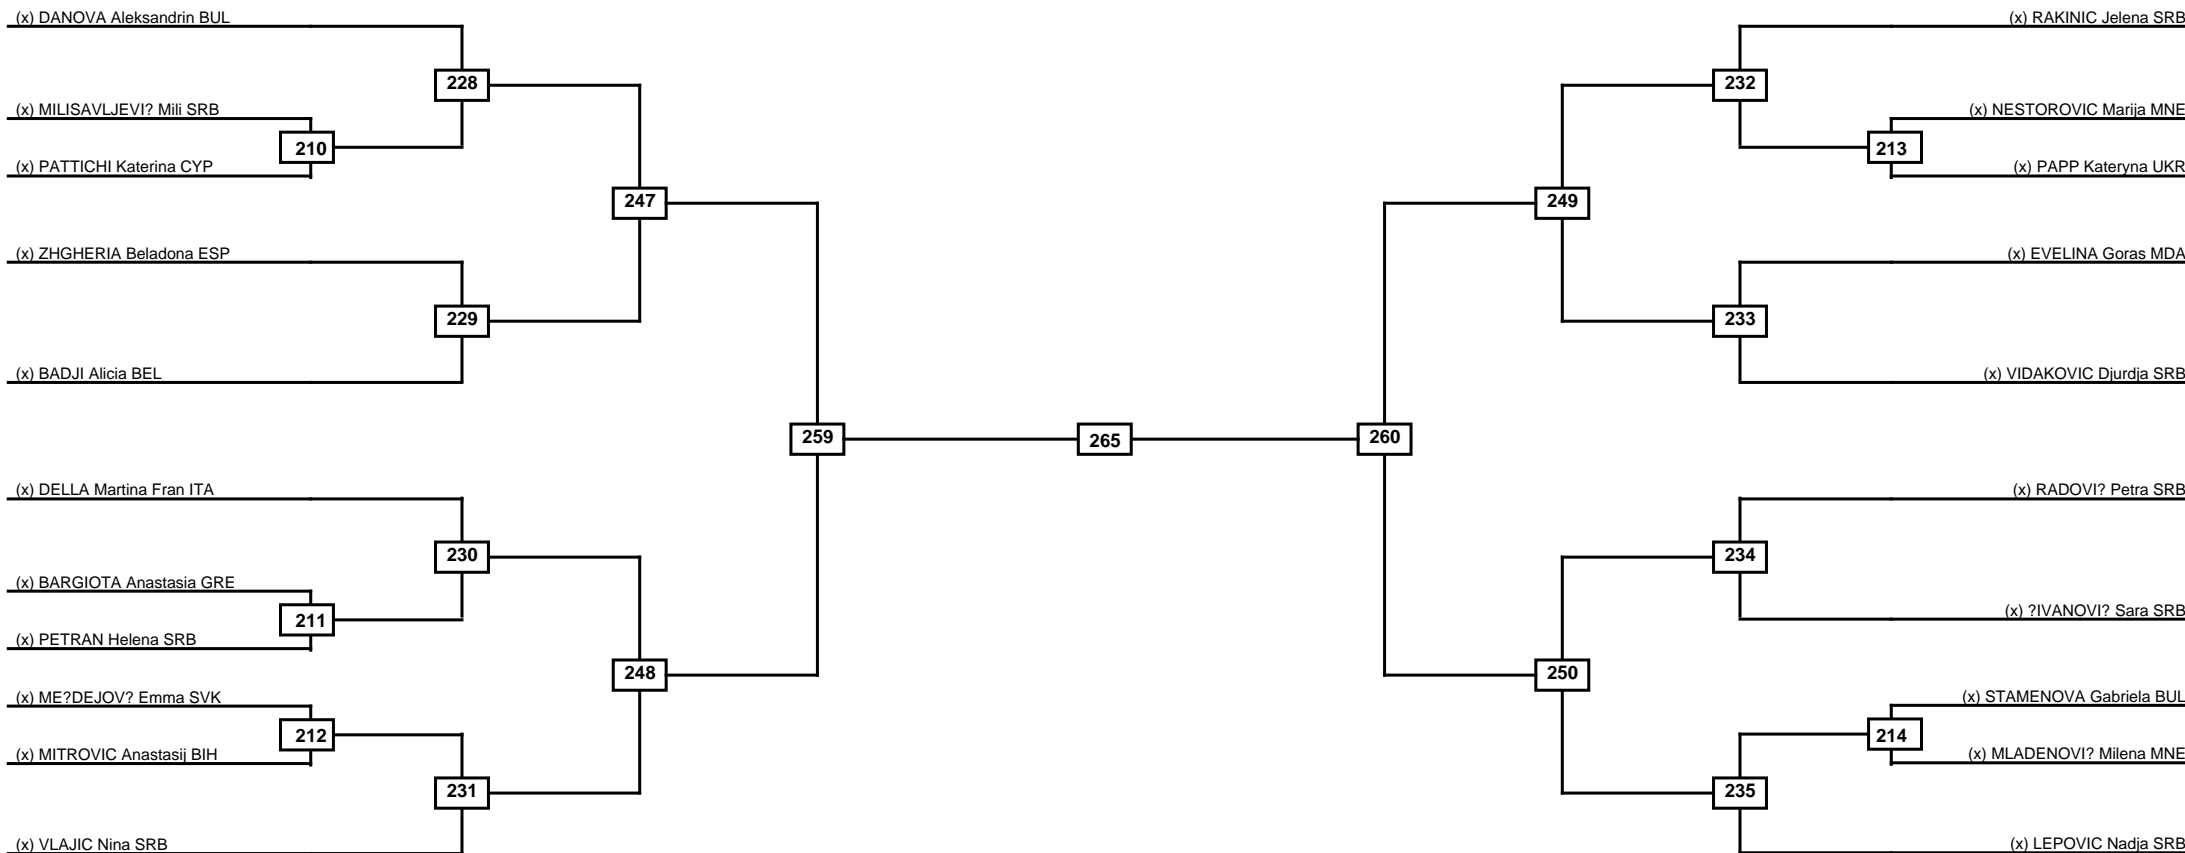

Round of 32   Round of 16   Quarterfinals   Semifinals   Final   Semifinals   Quarterfinals   Round of 16   Round of 32

Classification
1
2
3
3

LEGEND RSC: Win by Referee stops contest   PTG: Win by Point gap   SUP: Win by Superiority   DSQ: Win by Disqualification   DQB: Win by Disqualification for Unsportsmanlike behavior   DWR: Win by double Withdrawal   R: Round  
 (x)Seed   PFT: Win by Final score   GDP: Win by Golden points   WDR: Win by Withdrawal   PUN: Win by Punitive declaration   DDB: Double disqualification for Unsportsmanlike behavior   DDQ: Double Disqualification