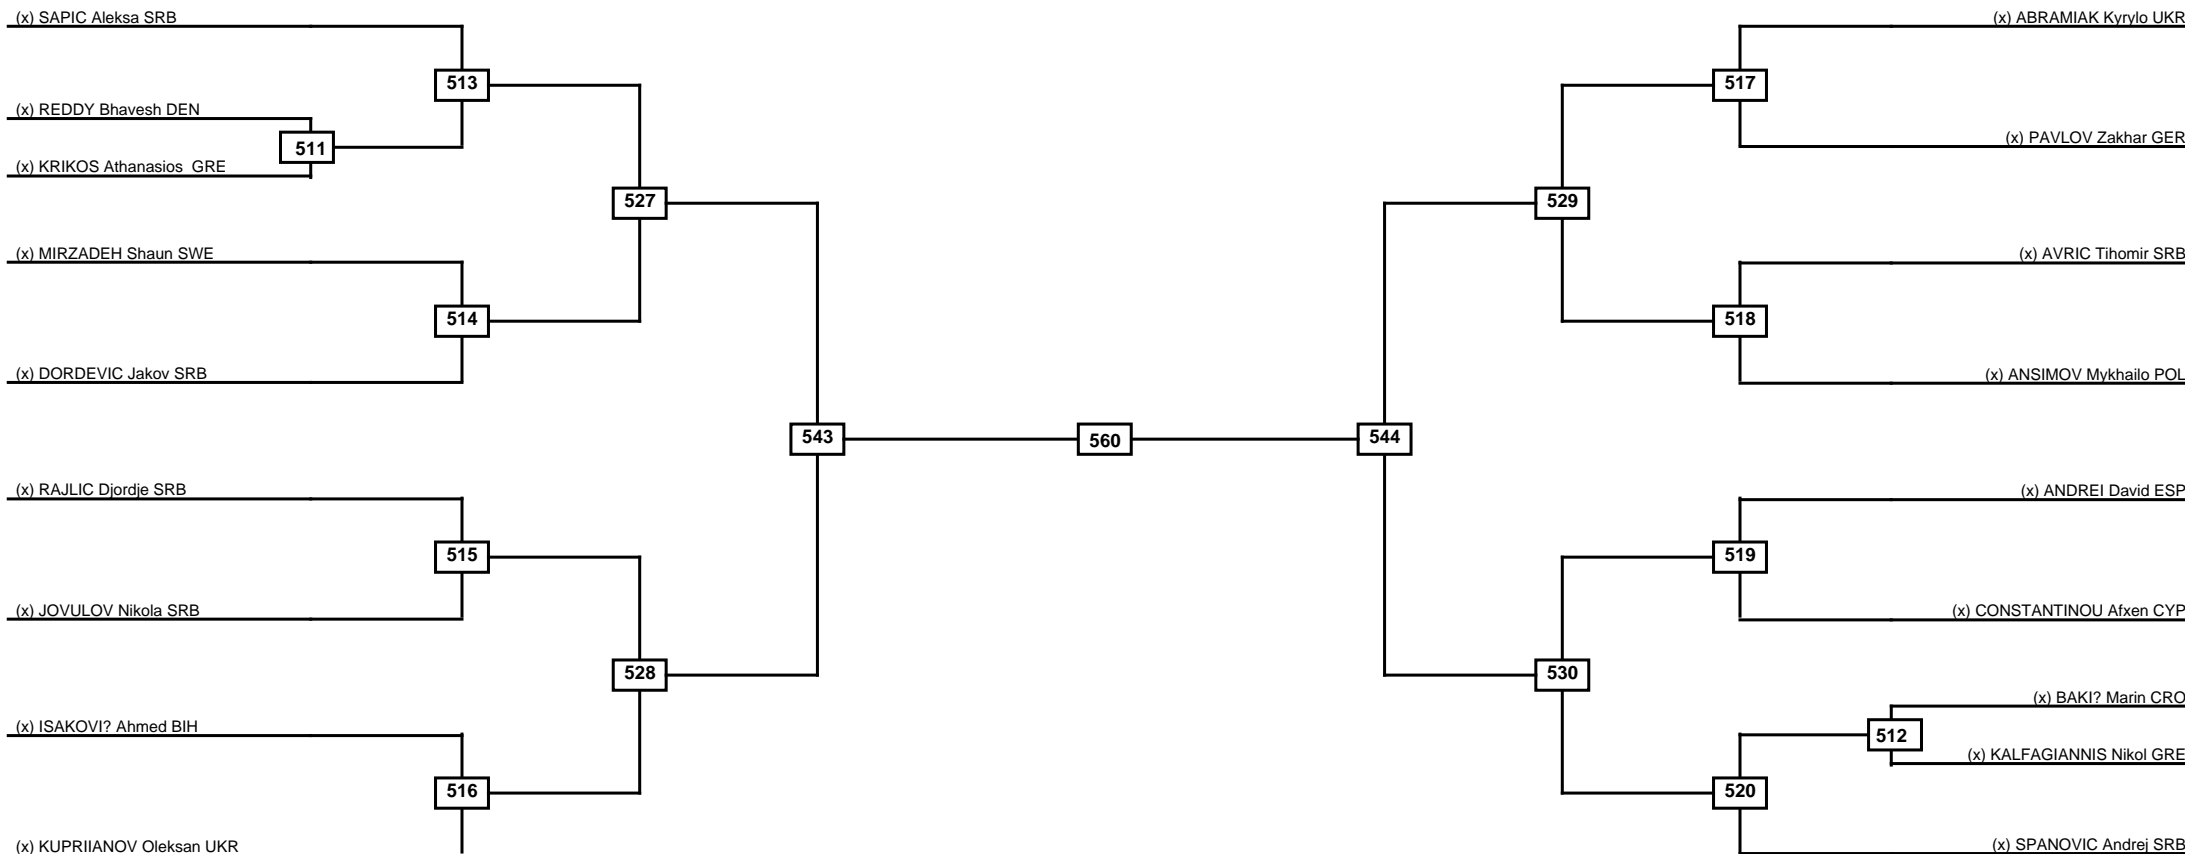

Round of 32   Round of 16   Quarterfinals   Semifinals   Final   Semifinals   Quarterfinals   Round of 16   Round of 32

Classification
1
2
3
3

LEGEND RSC: Win by Referee stops contest   PTG: Win by Point gap   SUP: Win by Superiority   DSQ: Win by Disqualification   DQB: Win by Disqualification for Unsportsmanlike behavior   DWR: Win by double Withdrawal   R: Round
(x)Seed   PFT: Win by Final score   GDP: Win by Golden points   WDR: Win by Withdrawal   PUN: Win by Punitive declaration   DDB: Double disqualification for Unsportsmanlike behavior   DDQ: Double Disqualification