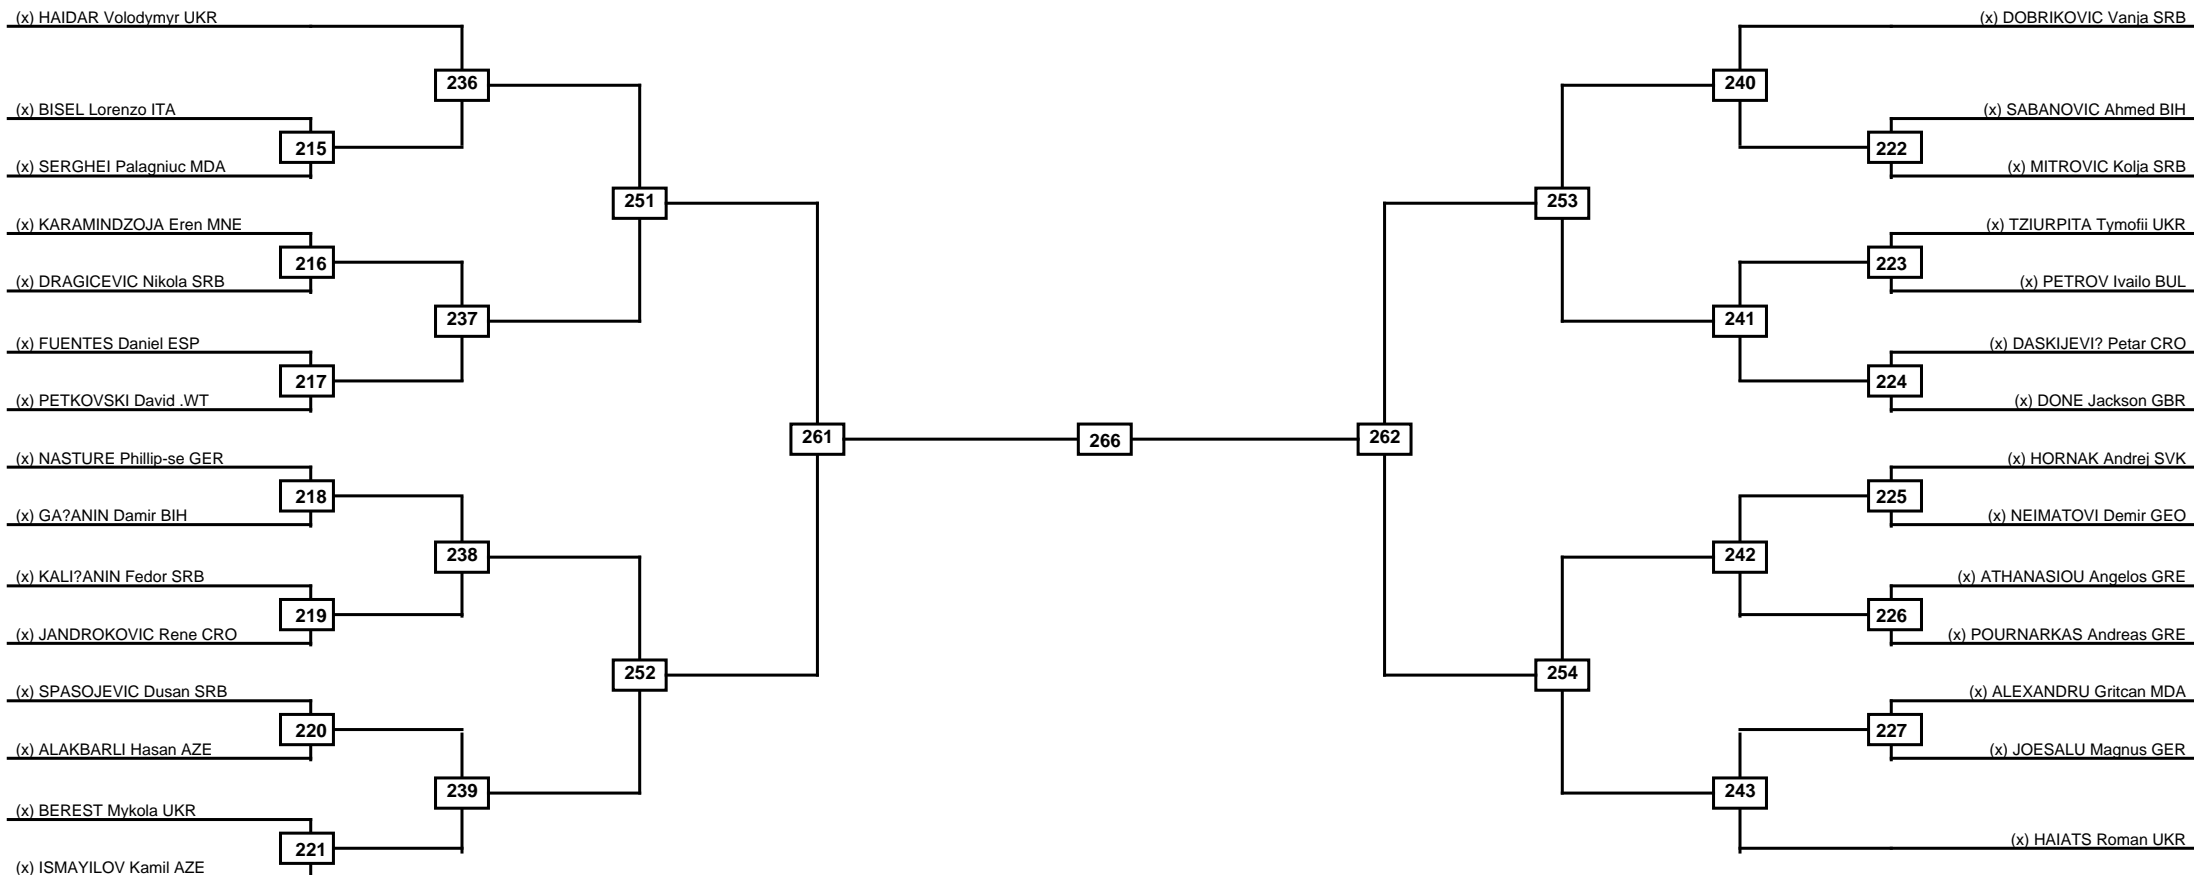

Round of 32   Round of 16   Quarterfinals   Semifinals   Final   Semifinals   Quarterfinals   Round of 16   Round of 32

Classification
1
2
3
3

LEGEND RSC: Win by Referee stops contest   PTG: Win by Point gap   SUP: Win by Superiority   DSQ: Win by Disqualification   DQB: Win by Disqualification for Unsportsmanlike behavior   DWR: Win by double Withdrawal   R: Round
(x)Seed   PFT: Win by Final score   GDP: Win by Golden points   WDR: Win by Withdrawal   PUN: Win by Punitive declaration   DDB: Double disqualification for Unsportsmanlike behavior   DDQ: Double Disqualification