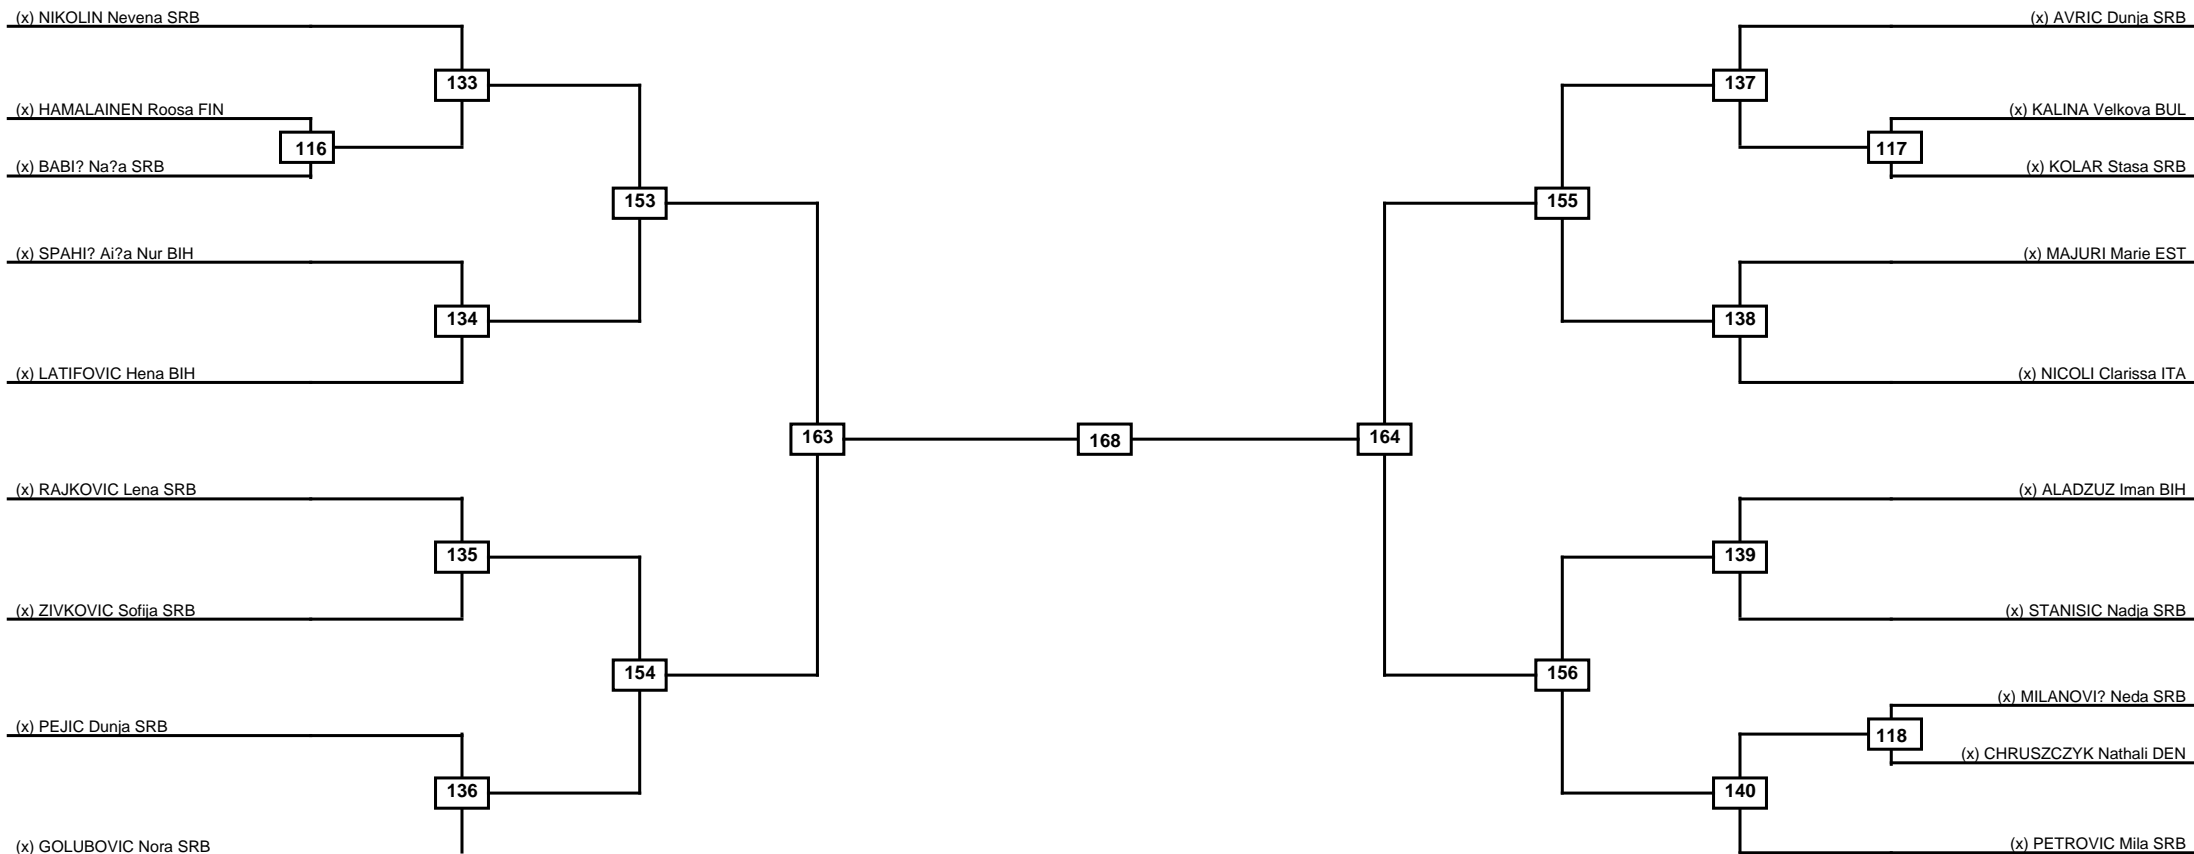

Round of 32   Round of 16   Quarterfinals   Semifinals   Final   Semifinals   Quarterfinals   Round of 16   Round of 32

Classification
1
2
3
3

LEGEND RSC: Win by Referee stops contest   PTG: Win by Point gap   SUP: Win by Superiority   DSQ: Win by Disqualification   DQB: Win by Disqualification for Unsportsmanlike behavior   DWR: Win by double Withdrawal   R: Round
(x)Seed   PFT: Win by Final score   GDP: Win by Golden points   WDR: Win by Withdrawal   PUN: Win by Punitive declaration   DDB: Double disqualification for Unsportsmanlike behavior   DDQ: Double Disqualification