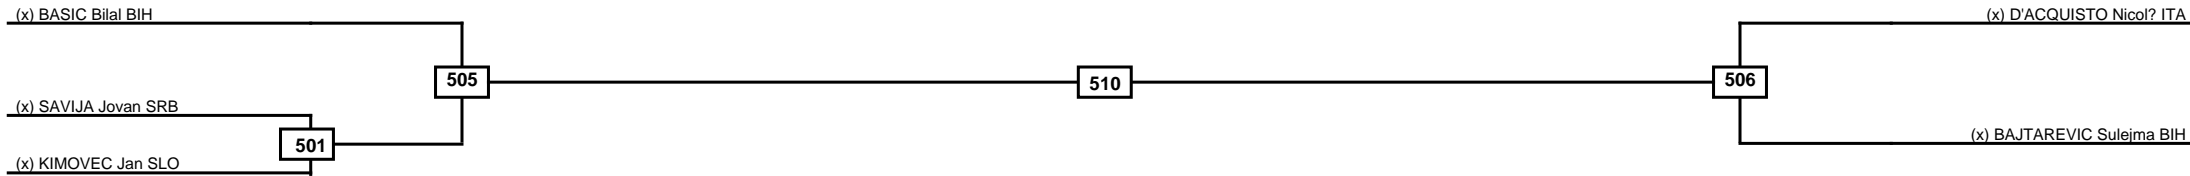

Final

(x) VASIC Filip SRB

509

(x) ALI?AJI? Davud BIH

Classification

1

2

3

3

LEGEND RSC: Win by Referee stops contest PTG: Win by Point gap SUP: Win by Superiority DSQ: Win by Disqualification DQB: Win by Disqualification for Unsportsmanlike behavior DWR: Win by double Withdrawal R: Round
(x)Seed PFT: Win by Final score GDP: Win by Golden points WDR: Win by Withdrawal PUN: Win by Punitive declaration DDB: Double disqualification for Unsportsmanlike behavior DDQ: Double Disqualification

Quarterfinals	Semifinals	Final	Semifinals	Quarterfinals
---------------	------------	-------	------------	---------------

Classification
1
2
3
3

LEGEND	RSC: Win by Referee stops contest	PTG: Win by Point gap	SUP: Win by Superiority	DSQ: Win by Disqualification	DQB: Win by Disqualification for Unsportsmanlike behavior	DWR: Win by double Withdrawal	R: Round
(x)Seed	PFT: Win by Final score	GDP: Win by Golden points	WDR: Win by Withdrawal	PUN: Win by Punitive declaration	DDB: Double disqualification for Unsportsmanlike behavior	DDQ: Double Disqualification	