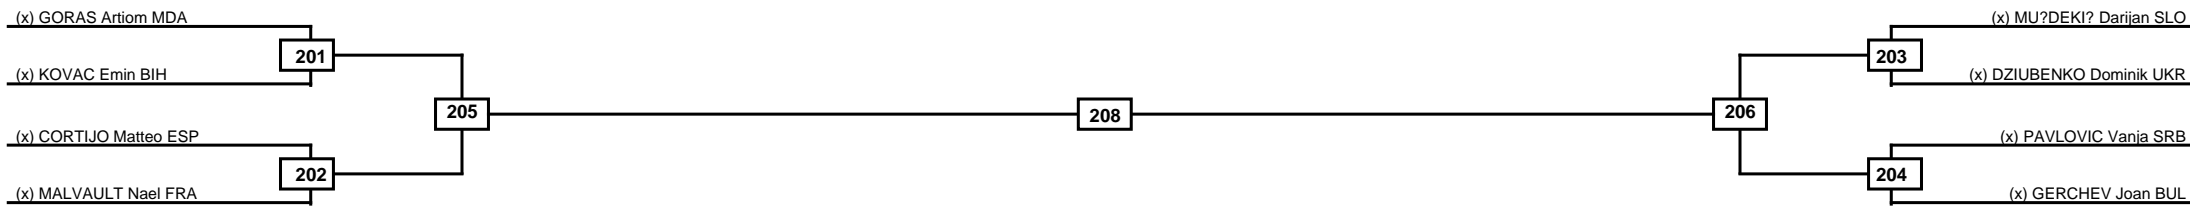

Quarterfinals	Semifinals	Final	Semifinals	Quarterfinals
---------------	------------	-------	------------	---------------

Classification
1
2
3
3

LEGEND	RSC: Win by Referee stops contest	PTG: Win by Point gap	SUP: Win by Superiority	DSQ: Win by Disqualification	DQB: Win by Disqualification for Unsportsmanlike behavior	DWR: Win by double Withdrawal	R: Round
(x)Seed	PFT: Win by Final score	GDP: Win by Golden points	WDR: Win by Withdrawal	PUN: Win by Punitive declaration	DDB: Double disqualification for Unsportsmanlike behavior	DDQ: Double Disqualification	

Round of 16 Quarterfinals Semifinals

Final

Semifinals

Quarterfinals

Round of 16

Classification
1
2
3
3

LEGEND RSC: Win by Referee stops contest PTG: Win by Point gap SUP: Win by Superiority DSQ: Win by Disqualification DQB: Win by Disqualification for Unsportsmanlike behavior DWR: Win by double Withdrawal R: Round
 (x)Seed PFT: Win by Final score GDP: Win by Golden points WDR: Win by Withdrawal PUN: Win by Punitive declaration DDB: Double disqualification for Unsportsmanlike behavior DDQ: Double Disqualification

Quarterfinals	Semifinals	Final	Semifinals	Quarterfinals
---------------	------------	-------	------------	---------------

Classification
1
2
3
3

LEGEND	RSC: Win by Referee stops contest	PTG: Win by Point gap	SUP: Win by Superiority	DSQ: Win by Disqualification	DQB: Win by Disqualification for Unsportsmanlike behavior	DWR: Win by double Withdrawal	R: Round
	PFT: Win by Final score	GDP: Win by Golden points	WDR: Win by Withdrawal	PUN: Win by Punitive declaration	DDB: Double disqualification for Unsportsmanlike behavior	DDQ: Double Disqualification	