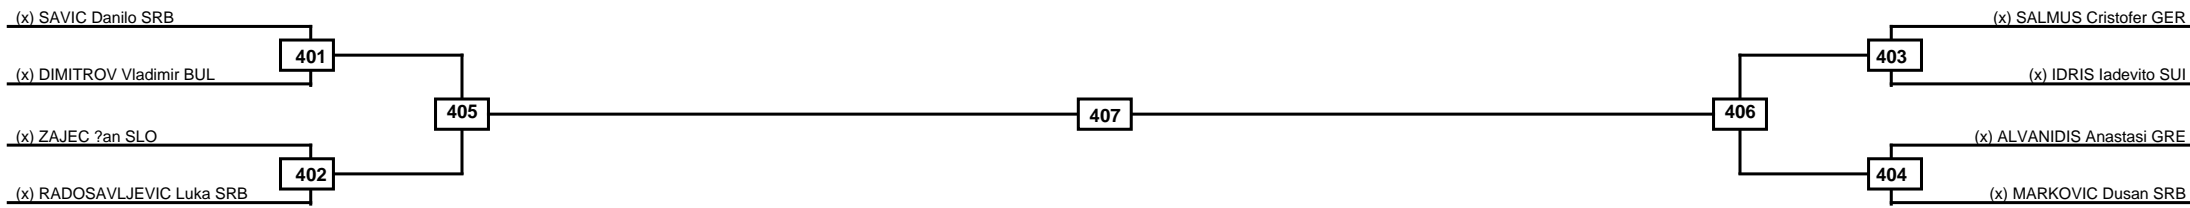

Final

(x) VASIC Filip SRB

509

(x) ALI?AJI? Davud BIH

Classification

1

2

3

3

LEGEND RSC: Win by Referee stops contest PTG: Win by Point gap SUP: Win by Superiority DSQ: Win by Disqualification DQB: Win by Disqualification for Unsportsmanlike behavior DWR: Win by double Withdrawal R: Round
(x)Seed PFT: Win by Final score GDP: Win by Golden points WDR: Win by Withdrawal PUN: Win by Punitive declaration DDB: Double disqualification for Unsportsmanlike behavior DDQ: Double Disqualification

Quarterfinals	Semifinals	Final	Semifinals	Quarterfinals
---------------	------------	-------	------------	---------------

Classification
1
2
3
3

LEGEND	RSC: Win by Referee stops contest	PTG: Win by Point gap	SUP: Win by Superiority	DSQ: Win by Disqualification	DQB: Win by Disqualification for Unsportsmanlike behavior	DWR: Win by double Withdrawal	R: Round
(x)Seed	PFT: Win by Final score	GDP: Win by Golden points	WDR: Win by Withdrawal	PUN: Win by Punitive declaration	DDB: Double disqualification for Unsportsmanlike behavior	DDQ: Double Disqualification	