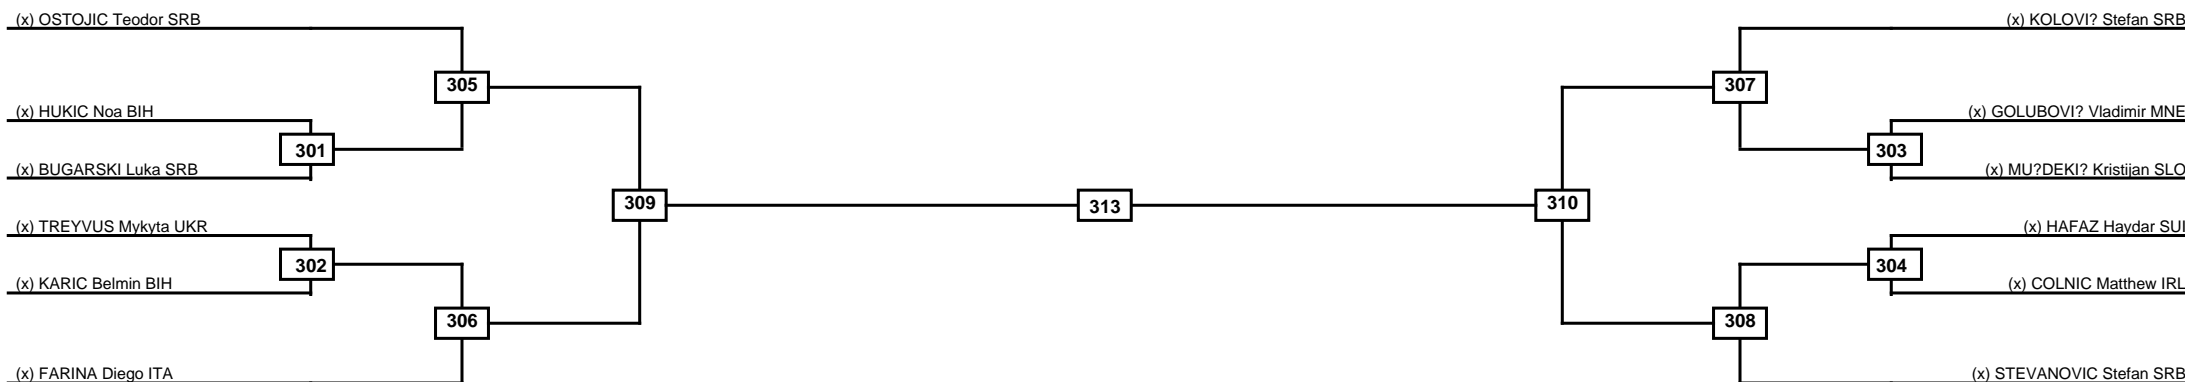

Quarterfinals	Semifinals	Final	Semifinals	Quarterfinals
---------------	------------	-------	------------	---------------

Classification
1
2
3
3

LEGEND	RSC: Win by Referee stops contest	PTG: Win by Point gap	SUP: Win by Superiority	DSQ: Win by Disqualification	DQB: Win by Disqualification for Unsportsmanlike behavior	DWR: Win by double Withdrawal	R: Round
(x)Seed	PFT: Win by Final score	GDP: Win by Golden points	WDR: Win by Withdrawal	PUN: Win by Punitive declaration	DDB: Double disqualification for Unsportsmanlike behavior	DDQ: Double Disqualification	

Round of 16 Quarterfinals Semifinals

Final

Semifinals

Quarterfinals

Round of 16

Classification
1
2
3
3

LEGEND RSC: Win by Referee stops contest PTG: Win by Point gap SUP: Win by Superiority DSQ: Win by Disqualification DQB: Win by Disqualification for Unsportsmanlike behavior DWR: Win by double Withdrawal R: Round
 (x)Seed PFT: Win by Final score GDP: Win by Golden points WDR: Win by Withdrawal PUN: Win by Punitive declaration DDB: Double disqualification for Unsportsmanlike behavior DDQ: Double Disqualification