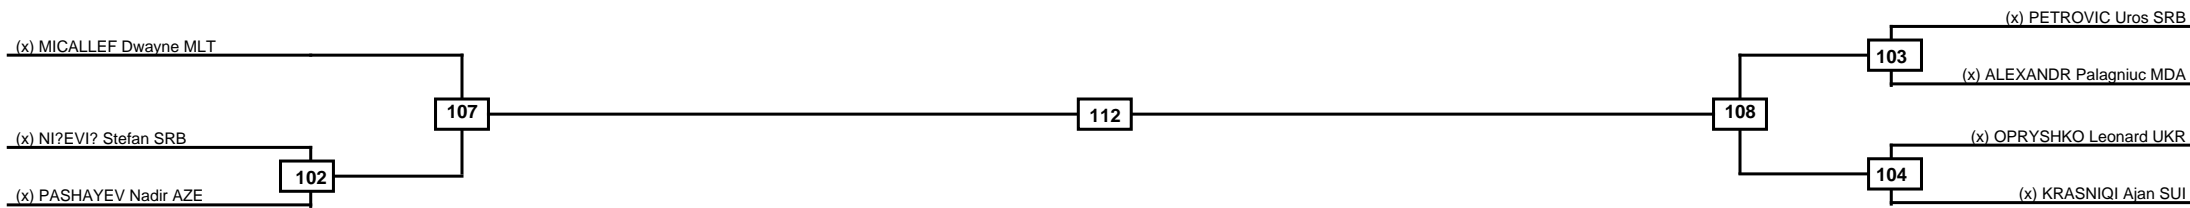

Quarterfinals	Semifinals	Final	Semifinals	Quarterfinals

Classification
1
2
3
3

LEGEND	RSC: Win by Referee stops contest	PTG: Win by Point gap	SUP: Win by Superiority	DSQ: Win by Disqualification	DQB: Win by Disqualification for Unsportsmanlike behavior	DWR: Win by double Withdrawal	R: Round
	PFT: Win by Final score	GDP: Win by Golden points	WDR: Win by Withdrawal	PUN: Win by Punitive declaration	DDB: Double disqualification for Unsportsmanlike behavior	DDQ: Double Disqualification