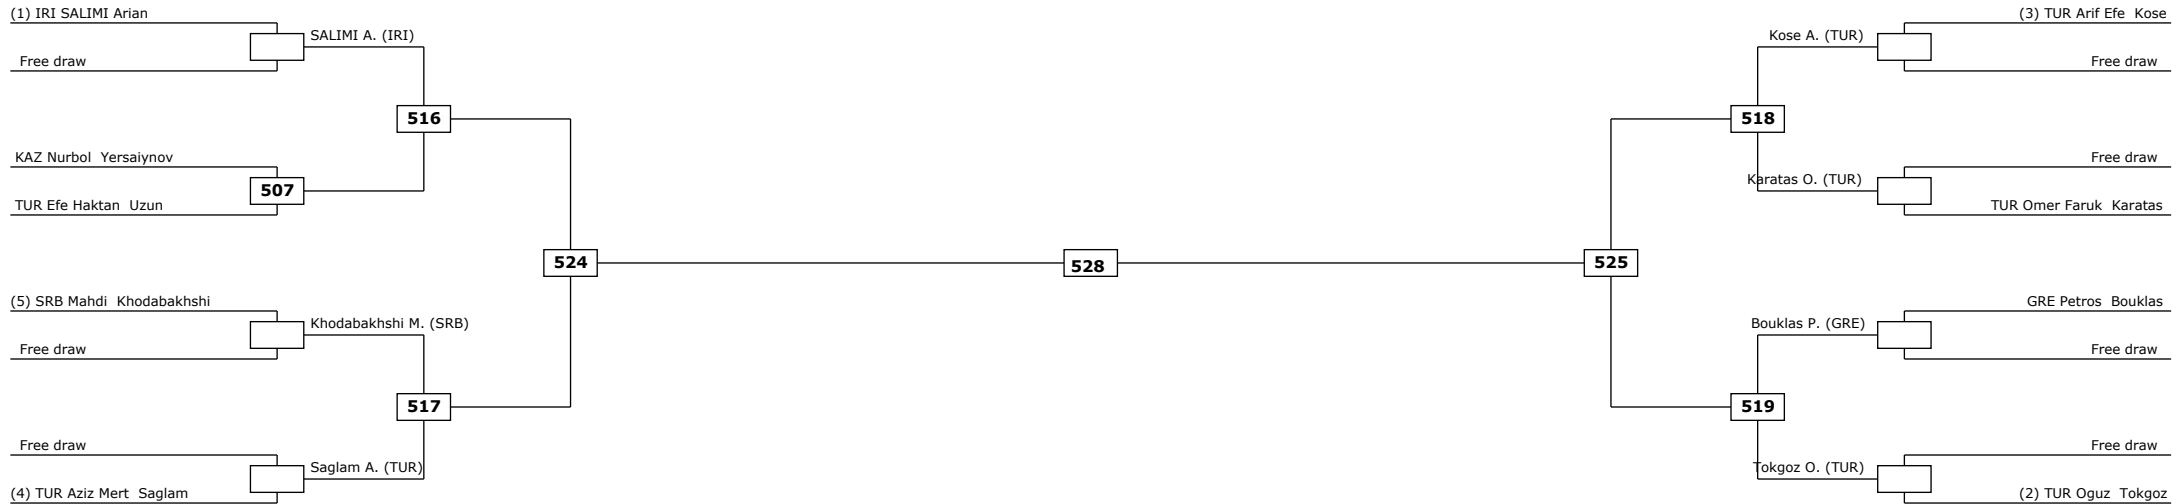

Semifinals

Final

Semifinals

Quarter finals

Round of 16

**Classification**

LEGEND: (RSC) Win by Referee stop the contest (WDR) Win by Withdrawal (DQB) Win by Disqualification for unspo  
(x): Seed: (PTF) Win by final score (DSQ) Win by Disqualification R: Round

Round of 16

Quarter finals

Semifinals

Final

Semifinals

Quarter finals

Round of 16

Classification

LEGEND: (RSC) Win by Referee stop the contest (WDR) Win by Withdrawal (DQB) Win by Disqualification for unspo  
 (x): Seed: (PTF) Win by final score (DSQ) Win by Disqualification R: Round

Round of 16

Quarter finals