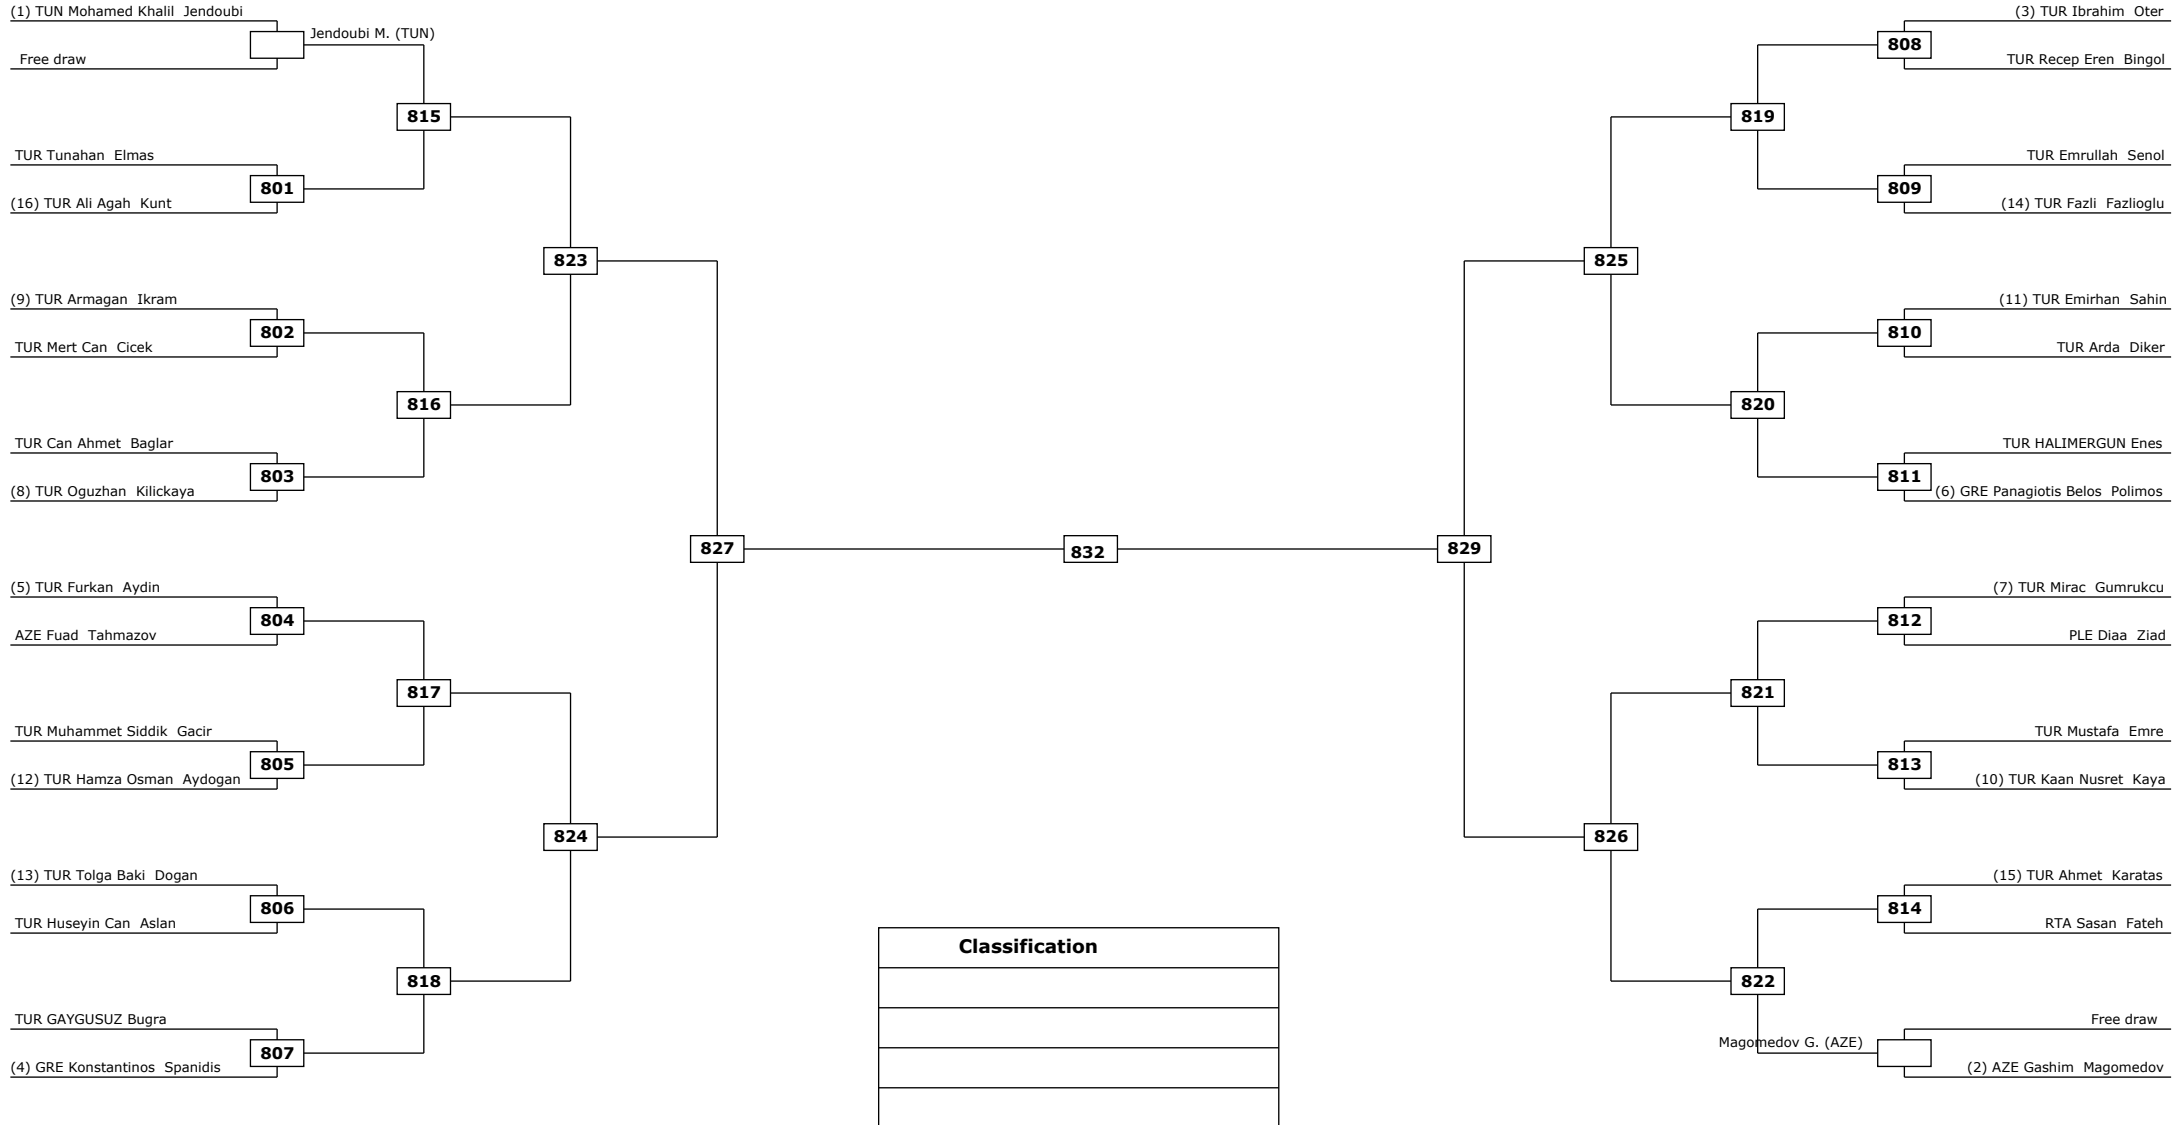

Quarter finals

Semifinals

Final

Semifinals

Quarter finals

Round of 16

**Classification**

LEGEND: (RSC) Win by Referee stop the contest (WDR) Win by Withdrawal (DQB) Win by Disqualification for unspo  
(x): Seed: (PTF) Win by final score (DSQ) Win by Disqualification R: Round

Round of 32    Round of 16    Quarter finals    Semifinals    Final    Semifinals    Quarter finals    Round of 16    Round of 32

LEGEND: (RSC) Win by Referee stop the contest (WDR) Win by Withdrawal (DQB) Win by Disqualification for unspo  
(x): Seed: (PTF) Win by final score (DSQ) Win by Disqualification R: Round

Round of 16

Quarter finals

Semifinals

Final

Semifinals

Quarter finals

Round of 16

Classification