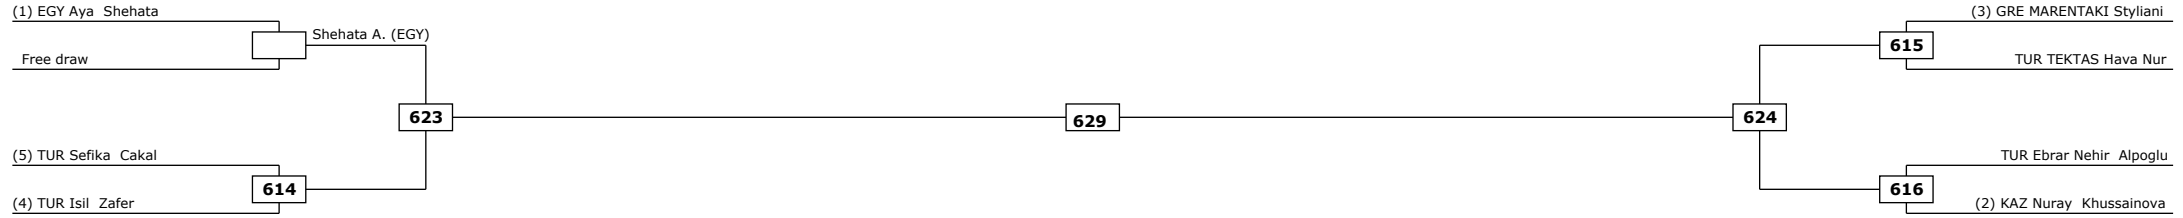

Round of 32	Round of 16	Quarter finals	Semifinals	Final	Semifinals	Quarter finals	Round of 16	Round of 32
-------------	-------------	----------------	------------	-------	------------	----------------	-------------	-------------

LEGEND:	(RSC) Win by Referee stop the contest	(WDR) Win by Withdrawal	(DQB) Win by Disqualification for unspo
(x): Seed:	(PTF) Win by final score	(DSQ) Win by Disqualification	R: Round

LEGEND: (RSC) Win by Referee stop the contest (WDR) Win by Withdrawal (DQB) Win by Disqualification for unspo  
 (x): Seed: (PTF) Win by final score (DSQ) Win by Disqualification R: Round

Quarter finals

Semifinals

Final

Semifinals

Quarter finals

**Classification**

LEGEND: (RSC) Win by Referee stop the contest (WDR) Win by Withdrawal (DQB) Win by Disqualification for unspo  
(x): Seed: (PTF) Win by final score (DSQ) Win by Disqualification R: Round