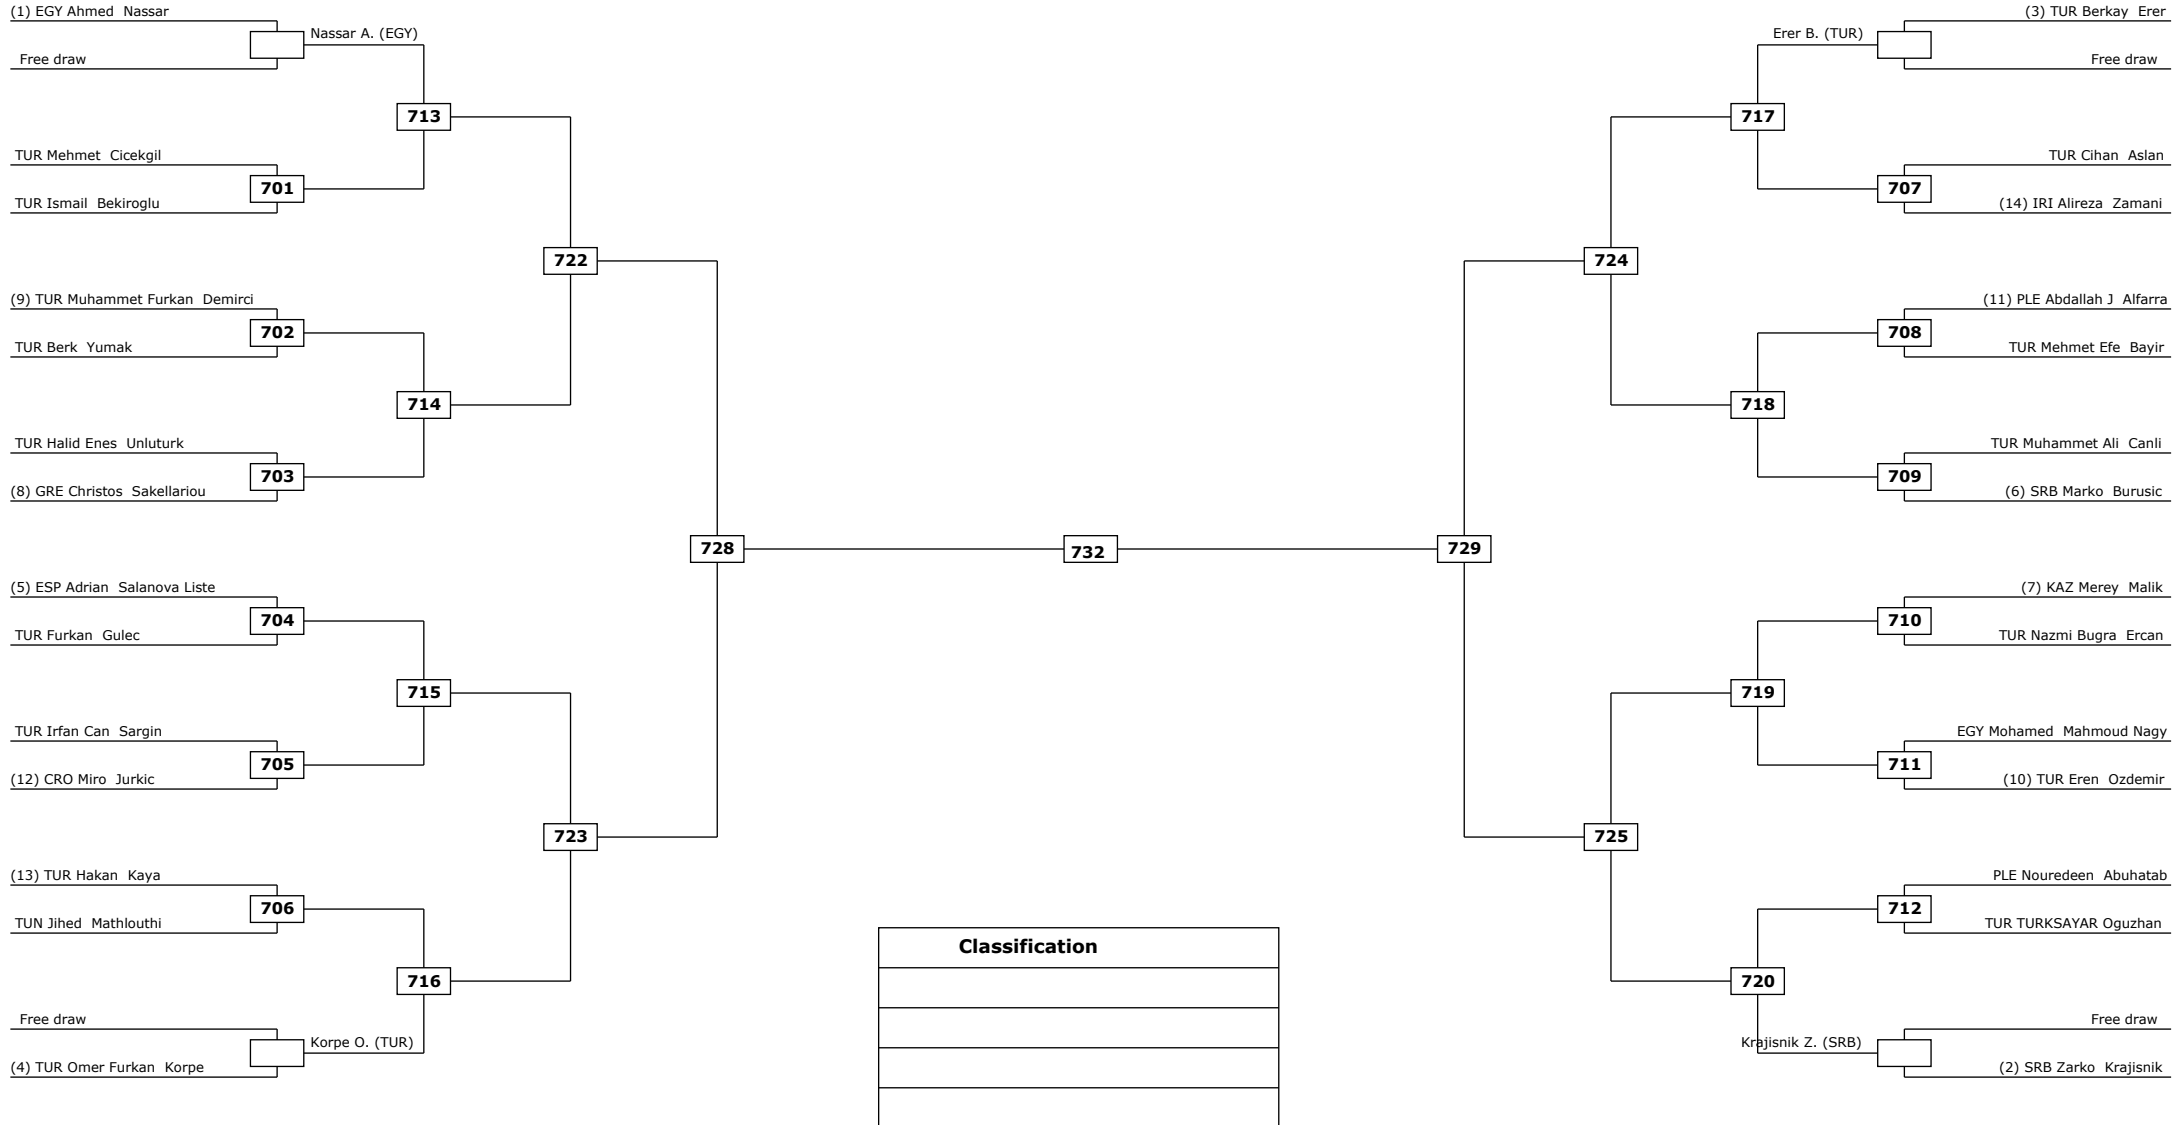

Quarter finals

Semifinals

Final

Semifinals

Quarter finals

Round of 16

**Classification**

LEGEND: (RSC) Win by Referee stop the contest (WDR) Win by Withdrawal (DQB) Win by Disqualification for unspo  
(x): Seed: (PTF) Win by final score (DSQ) Win by Disqualification R: Round

Round of 32    Round of 16    Quarter finals    Semifinals    Final    Semifinals    Quarter finals    Round of 16    Round of 32

LEGEND: (RSC) Win by Referee stop the contest (WDR) Win by Withdrawal (DQB) Win by Disqualification for unspo  
(x): Seed: (PTF) Win by final score (DSQ) Win by Disqualification R: Round

Round of 16

Quarter finals

Semifinals

Final

Semifinals

Quarter finals

Round of 16

Classification