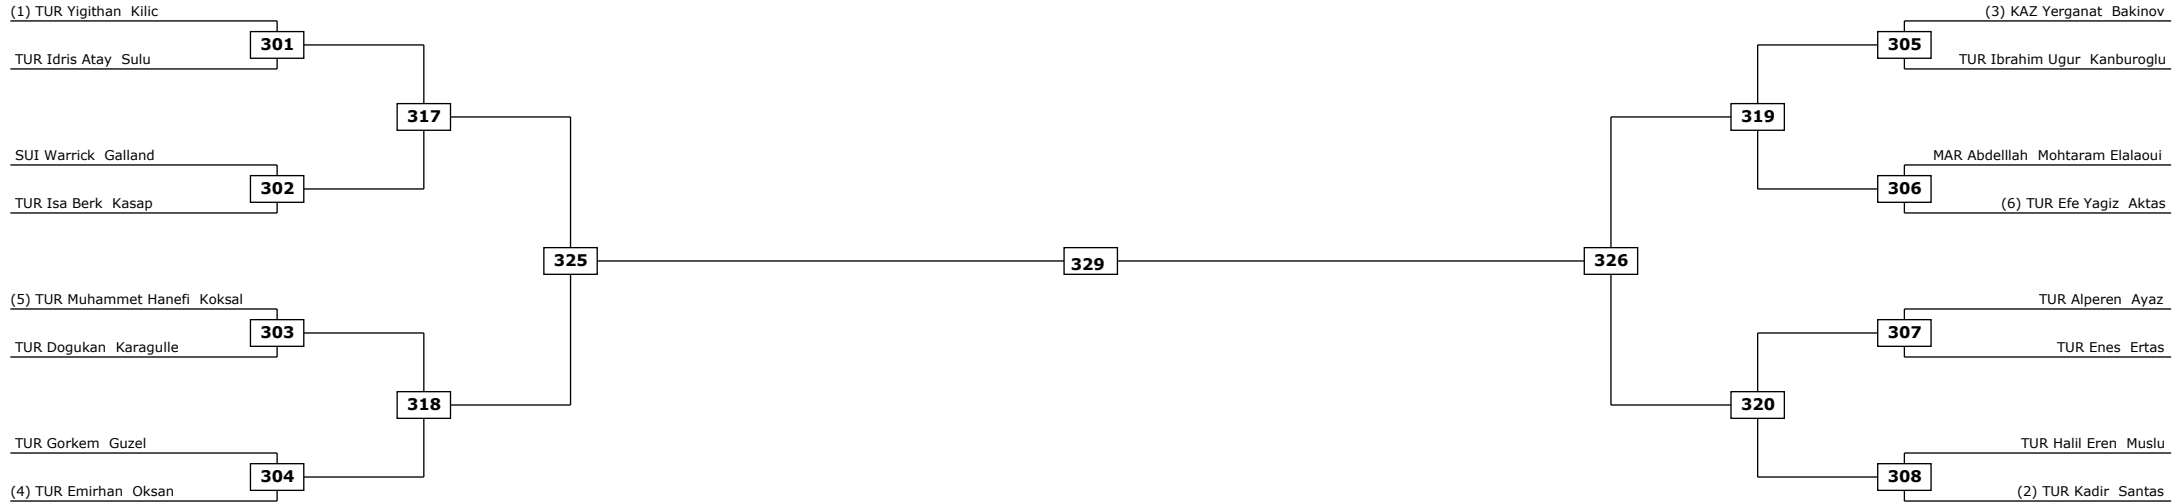

Quarter finals

Semifinals

Final

Semifinals

Quarter finals

Round of 16

**Classification**

LEGEND: (RSC) Win by Referee stop the contest (WDR) Win by Withdrawal (DQB) Win by Disqualification for unspo  
(x): Seed: (PTF) Win by final score (DSQ) Win by Disqualification R: Round

Round of 16

Quarter finals

Semifinals

Final

Semifinals

Quarter finals

Round of 16

Classification