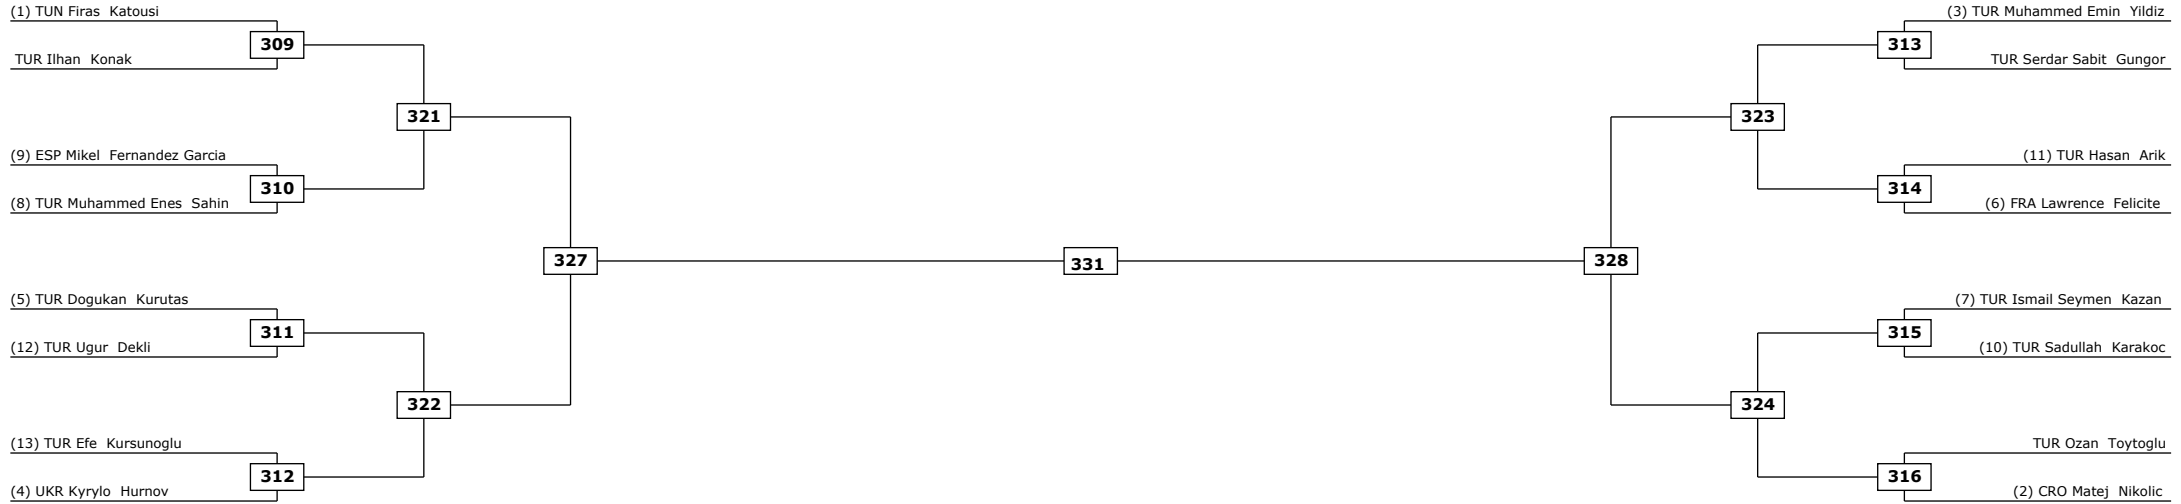

Round of 16

Quarter finals

Semifinals

Final

Semifinals

Quarter finals

Round of 16

Classification

LEGEND: (RSC) Win by Referee stop the contest (WDR) Win by Withdrawal (DQB) Win by Disqualification for unspo  
(x): Seed: (PTF) Win by final score (DSQ) Win by Disqualification R: Round

Round of 16

Quarter finals