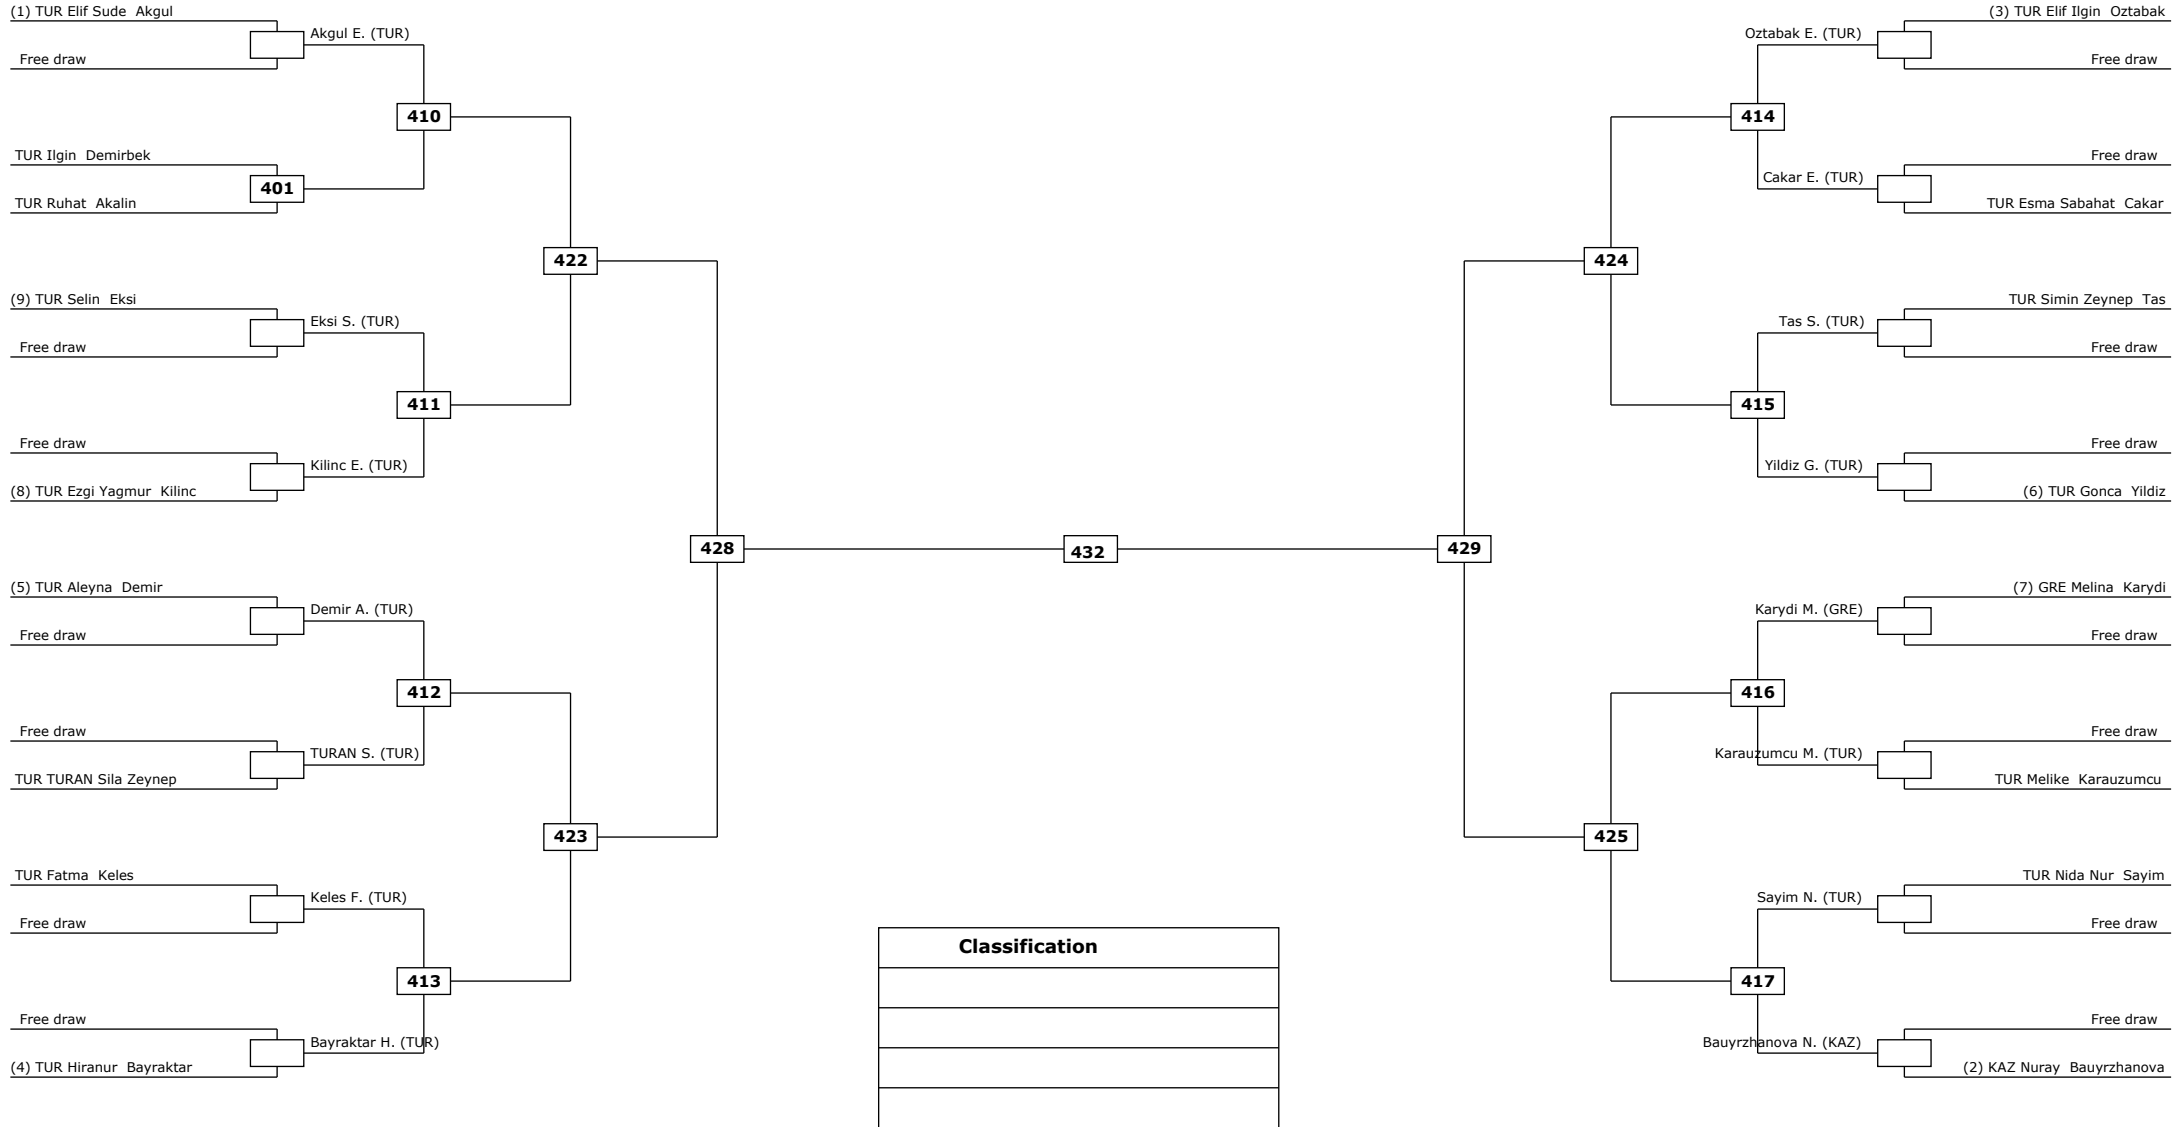

Round of 16

Quarter finals

Semifinals

Final

Semifinals

Quarter finals

Round of 16

Classification

Semifinals

Final

Semifinals

Quarter finals

Round of 16

**Classification**

LEGEND: (RSC) Win by Referee stop the contest (WDR) Win by Withdrawal (DQB) Win by Disqualification for unspo  
(x): Seed: (PTF) Win by final score (DSQ) Win by Disqualification R: Round

Round of 32	Round of 16	Quarter finals	Semifinals	Final	Semifinals	Quarter finals	Round of 16	Round of 32
-------------	-------------	----------------	------------	-------	------------	----------------	-------------	-------------