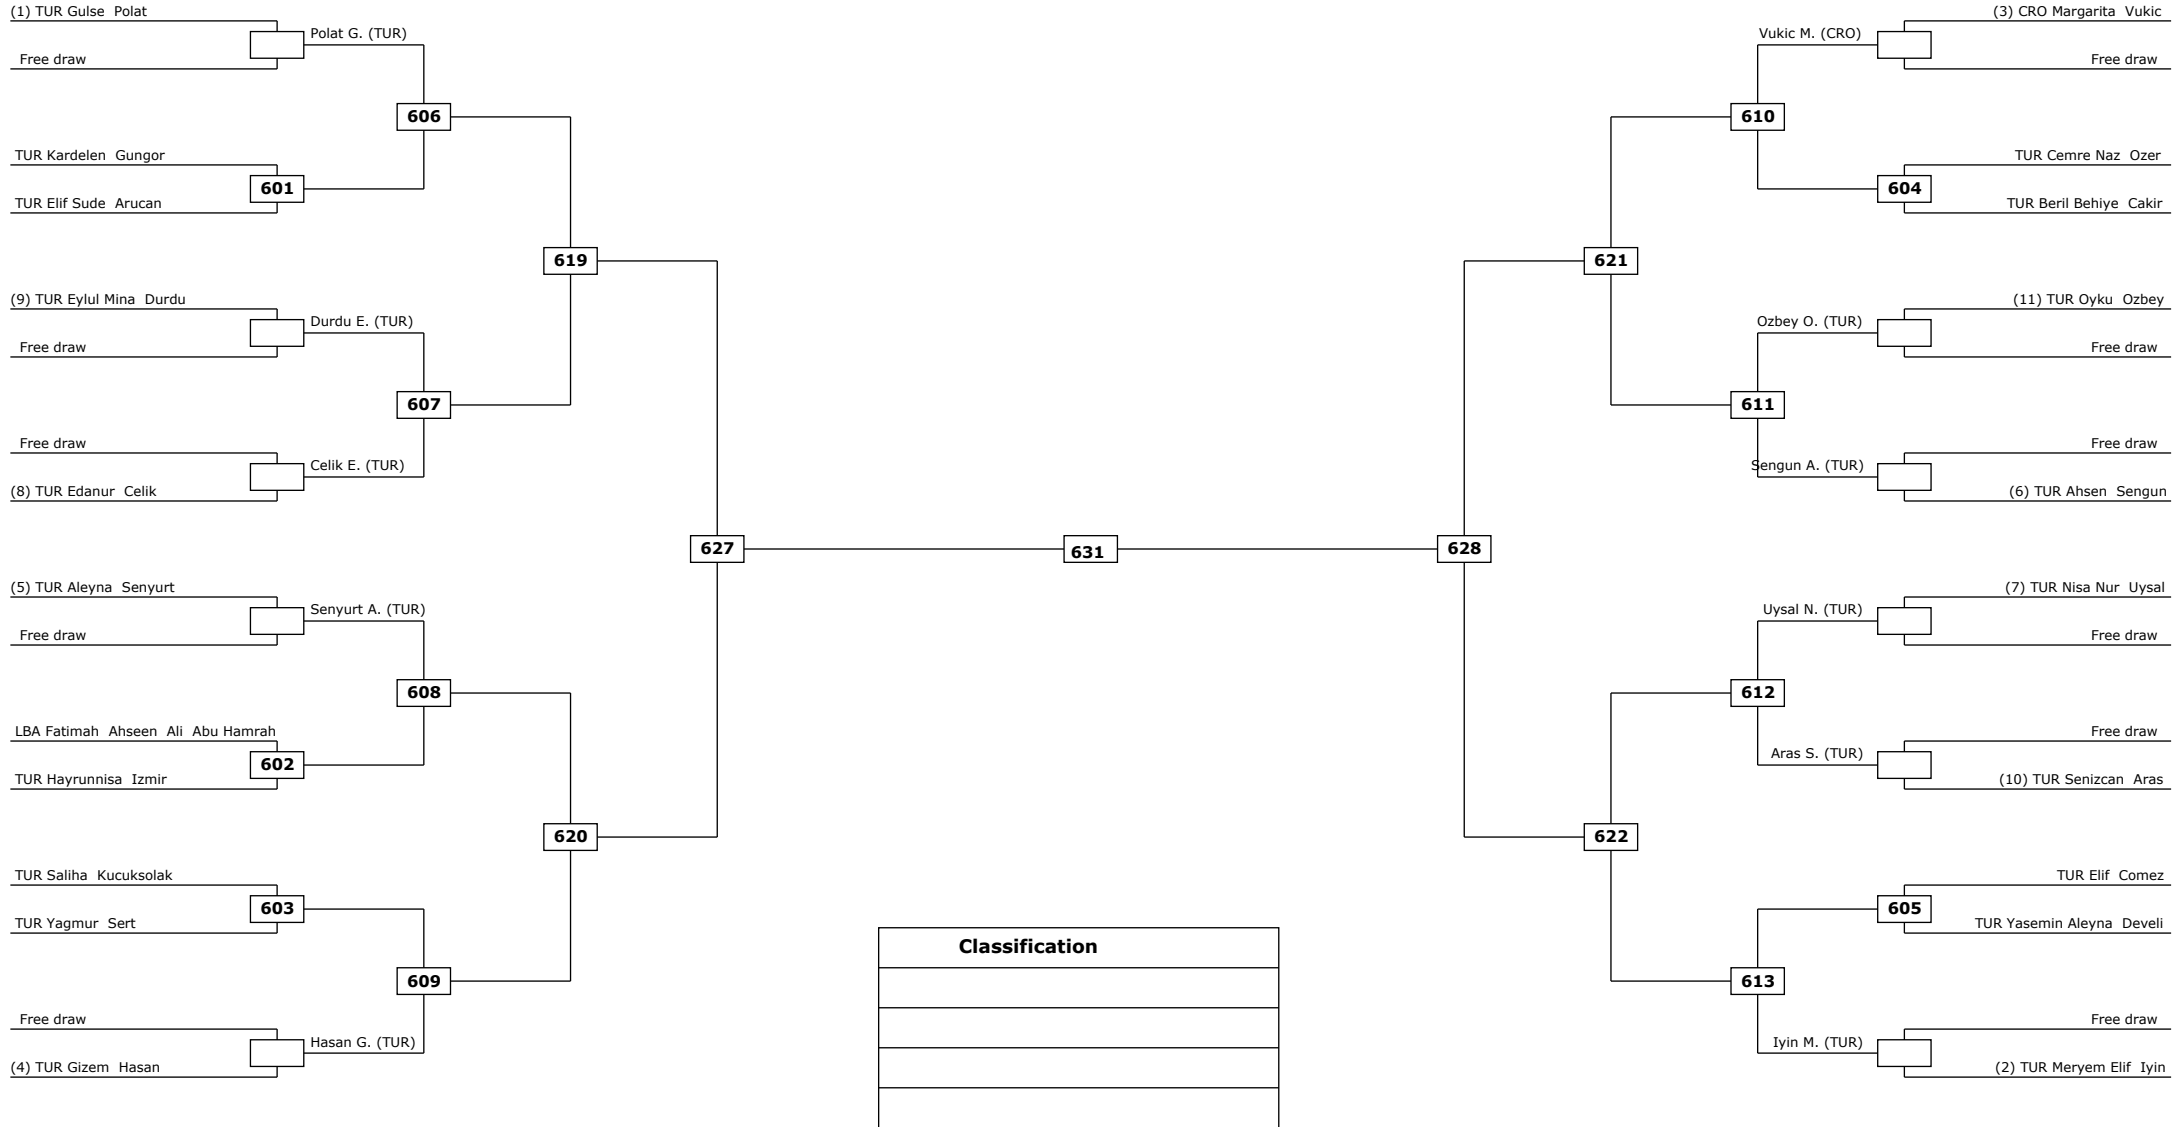

Round of 16

Quarter finals

Semifinals

Final

Semifinals

Quarter finals

Round of 16

Classification

Semifinals

Final

Semifinals

Quarter finals

Round of 16

**Classification**

LEGEND: (RSC) Win by Referee stop the contest (WDR) Win by Withdrawal (DQB) Win by Disqualification for unspo  
(x): Seed: (PTF) Win by final score (DSQ) Win by Disqualification R: Round

Round of 32	Round of 16	Quarter finals	Semifinals	Final	Semifinals	Quarter finals	Round of 16	Round of 32
-------------	-------------	----------------	------------	-------	------------	----------------	-------------	-------------