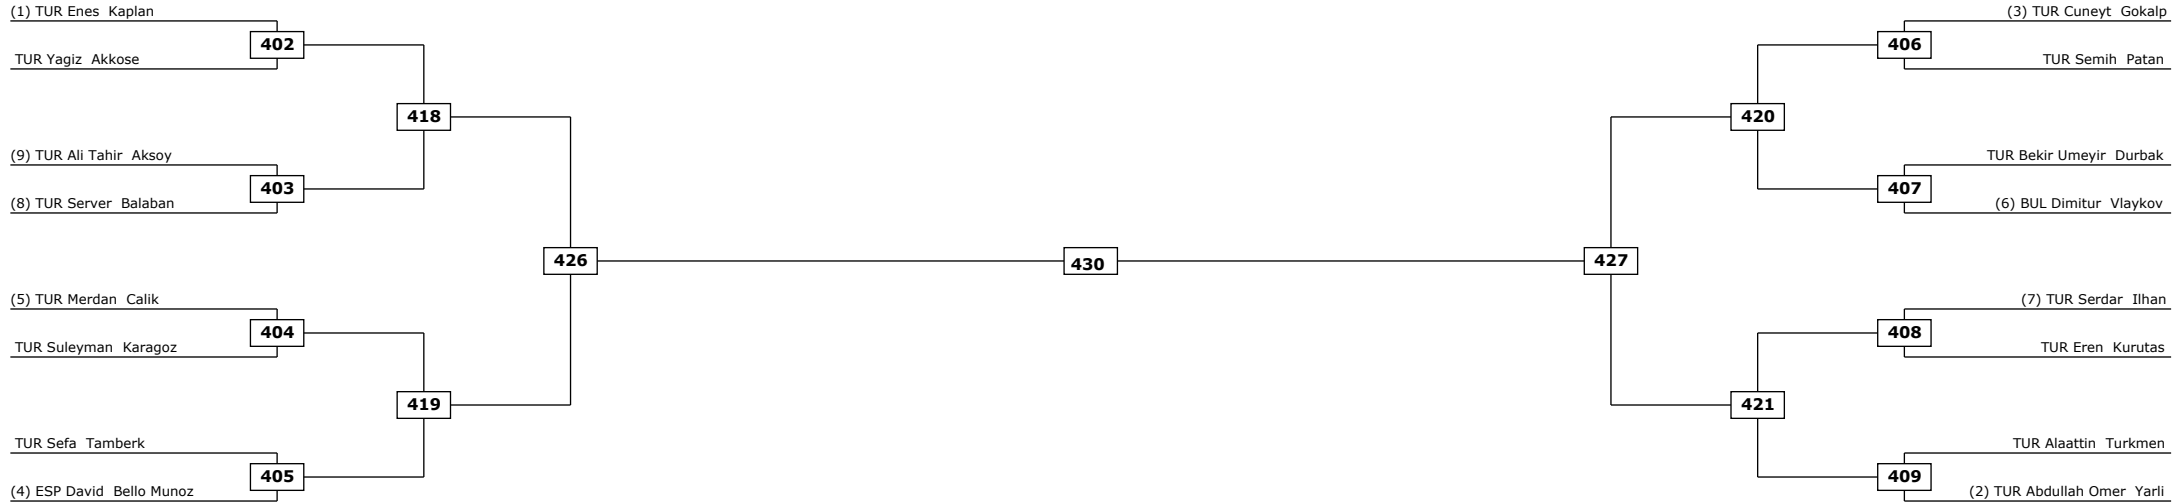

Quarter finals

Semifinals

Final

Semifinals

Quarter finals

Round of 16

**Classification**

LEGEND: (RSC) Win by Referee stop the contest (WDR) Win by Withdrawal (DQB) Win by Disqualification for unspo  
(x): Seed: (PTF) Win by final score (DSQ) Win by Disqualification R: Round

Round of 32    Round of 16    Quarter finals    Semifinals    Final    Semifinals    Quarter finals    Round of 16    Round of 32

LEGEND: (RSC) Win by Referee stop the contest (WDR) Win by Withdrawal (DQB) Win by Disqualification for unspo  
(x): Seed: (PTF) Win by final score (DSQ) Win by Disqualification R: Round