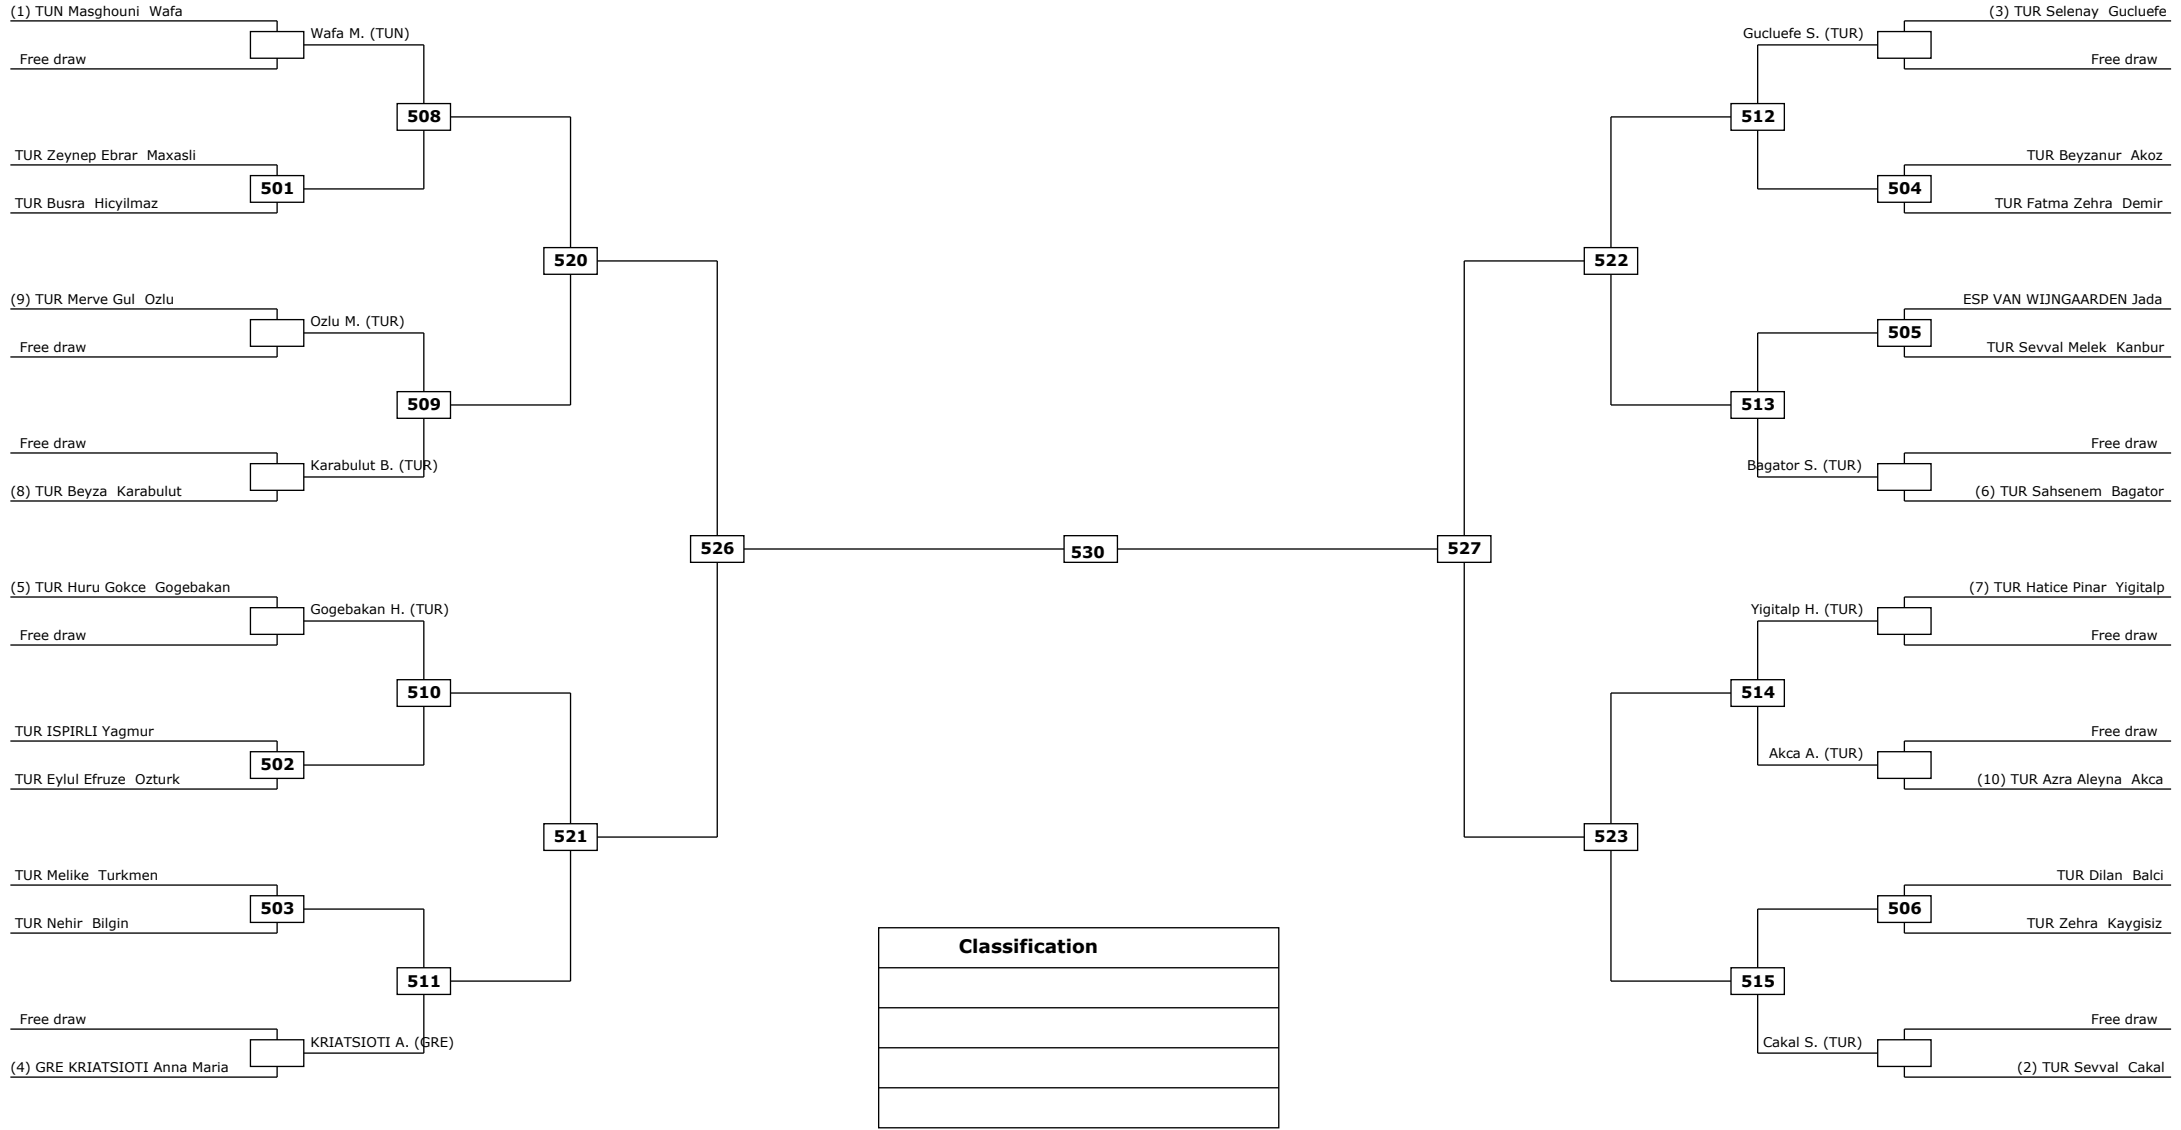

LEGEND: (RSC) Win by Referee stop the contest (WDR) Win by Withdrawal (DQB) Win by Disqualification for unspo
(x): Seed: (PTF) Win by final score (DSQ) Win by Disqualification R: Round