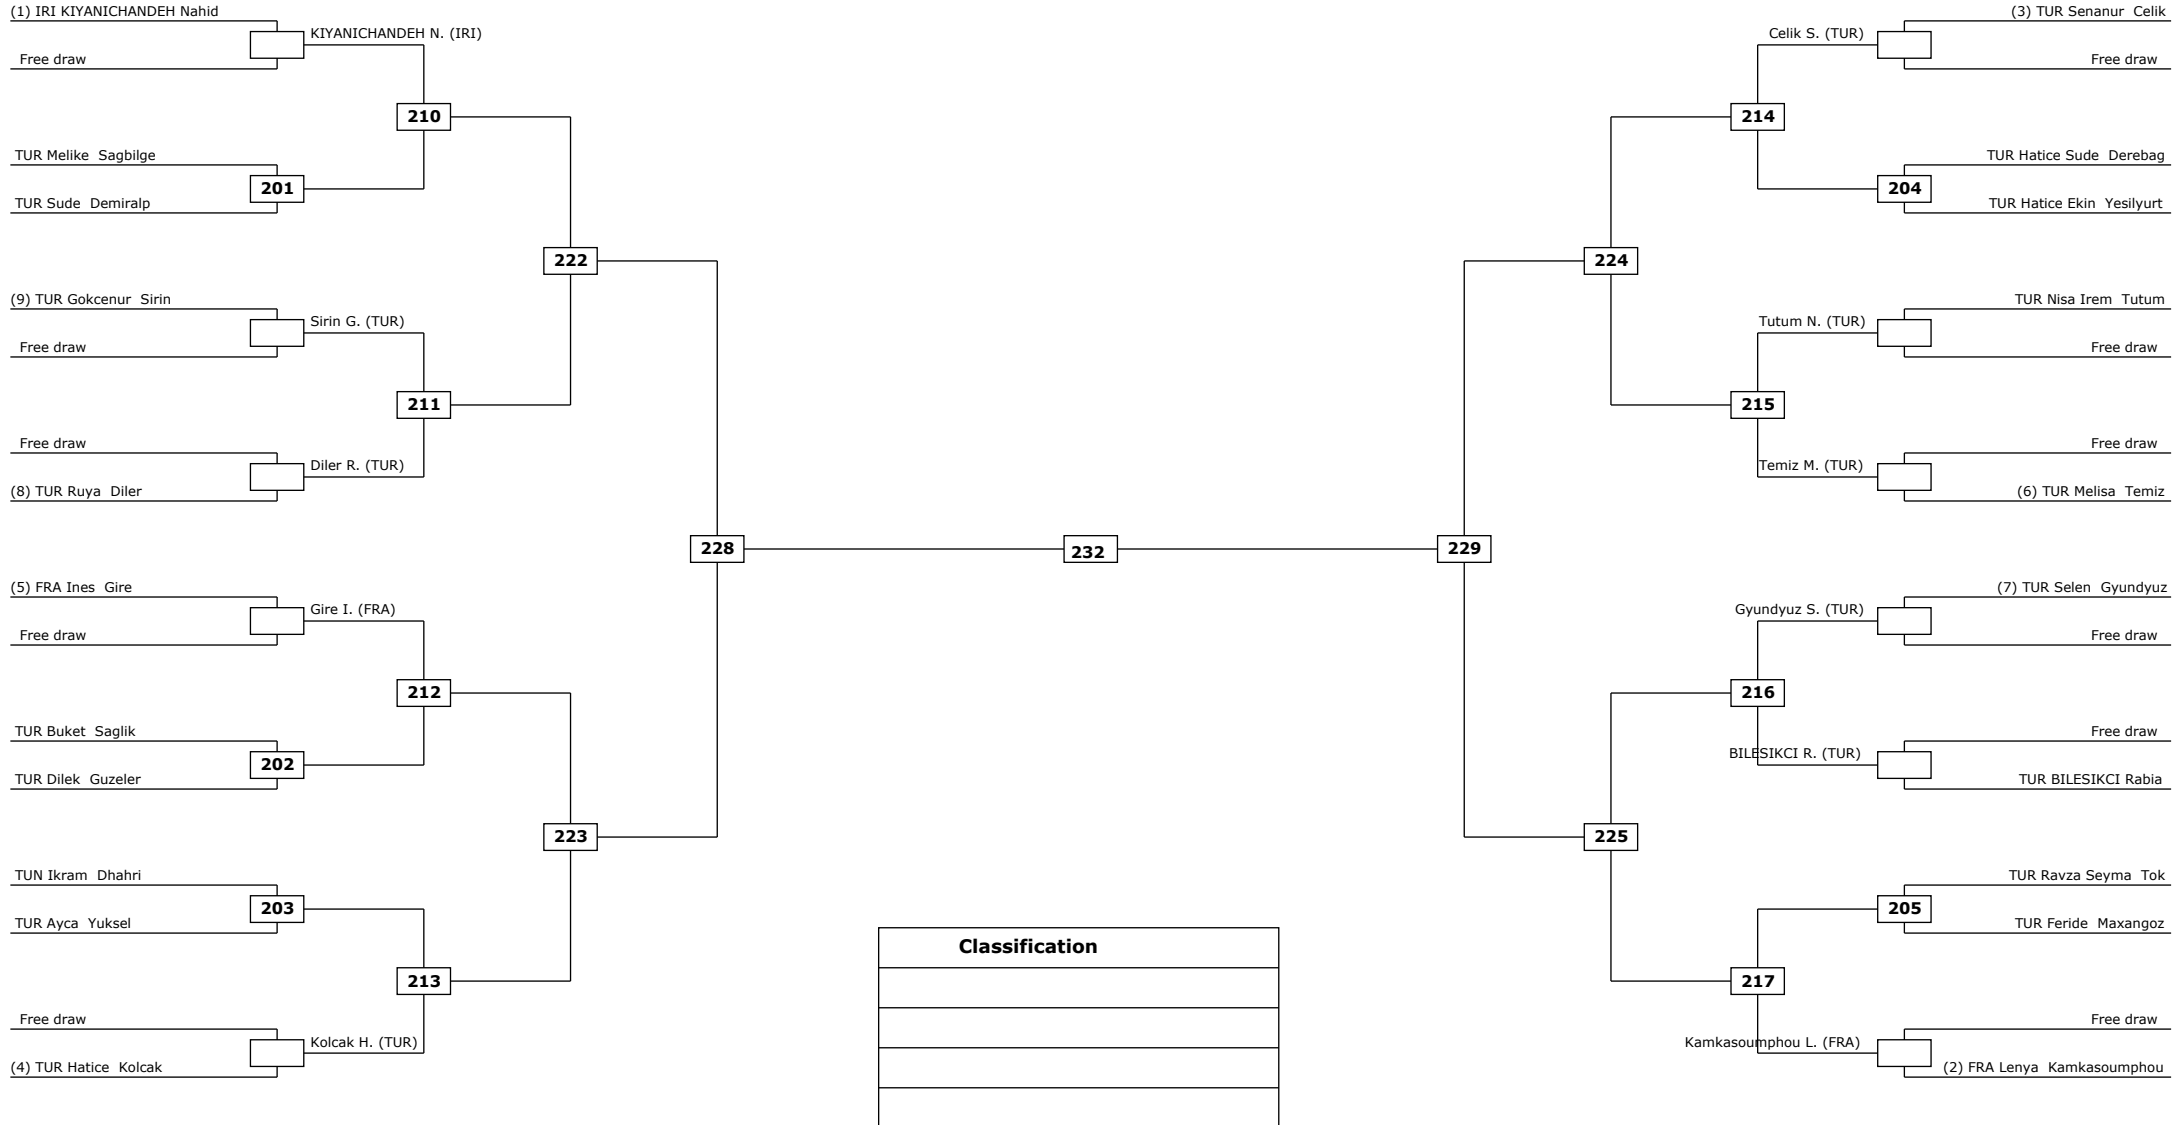

LEGEND: (RSC) Win by Referee stop the contest (WDR) Win by Withdrawal (DQB) Win by Disqualification for unspo
(x): Seed: (PTF) Win by final score (DSQ) Win by Disqualification R: Round