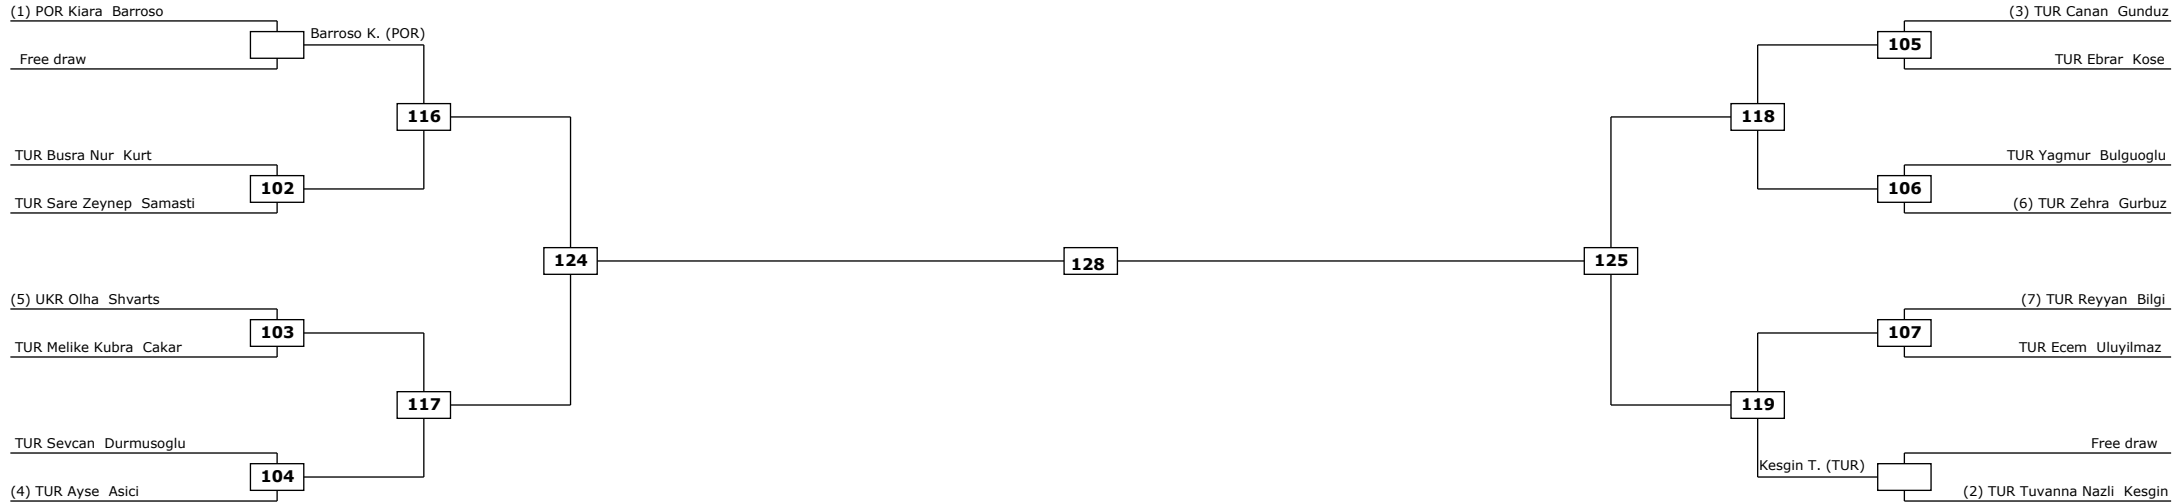

Round of 16

Quarter finals

Semifinals

Final

Semifinals

Quarter finals

Round of 16

Classification

LEGEND: (RSC) Win by Referee stop the contest (WDR) Win by Withdrawal (DQB) Win by Disqualification for unspo  
 (x): Seed: (PTF) Win by final score (DSQ) Win by Disqualification R: Round

Round of 16

Quarter finals

Semifinals

Final

Semifinals

Quarter finals

Round of 16

**Classification**

LEGEND: (RSC) Win by Referee stop the contest (WDR) Win by Withdrawal (DQB) Win by Disqualification for unspo  
(x): Seed: (PTF) Win by final score (DSQ) Win by Disqualification R: Round

Round of 32	Round of 16	Quarter finals	Semifinals	Final	Semifinals	Quarter finals	Round of 16	Round of 32
-------------	-------------	----------------	------------	-------	------------	----------------	-------------	-------------