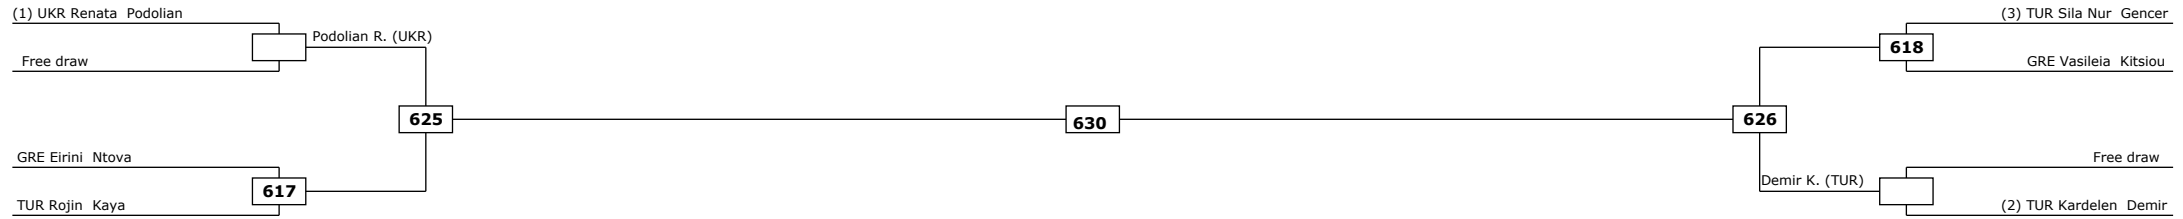

Quarter finals

Semifinals

Final

Semifinals

Quarter finals

**Classification**

LEGEND: (RSC) Win by Referee stop the contest (WDR) Win by Withdrawal (DQB) Win by Disqualification for unspo  
(x): Seed: (PTF) Win by final score (DSQ) Win by Disqualification R: Round