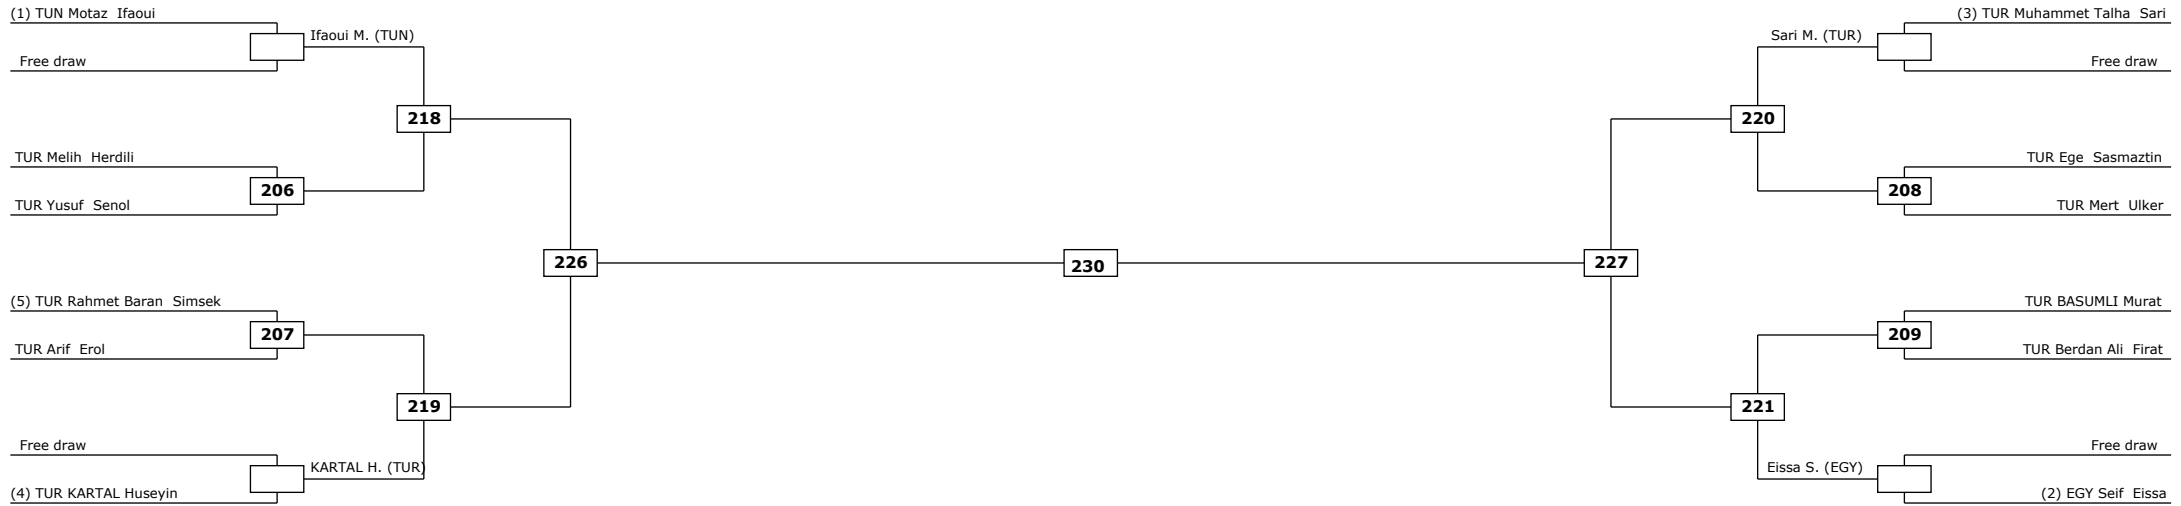

Round of 16

Quarter finals

Semifinals

Final

Semifinals

Quarter finals

Round of 16

Classification

LEGEND: (RSC) Win by Referee stop the contest (WDR) Win by Withdrawal (DQB) Win by Disqualification for unspo
(x): Seed: (PTF) Win by final score (DSQ) Win by Disqualification R: Round